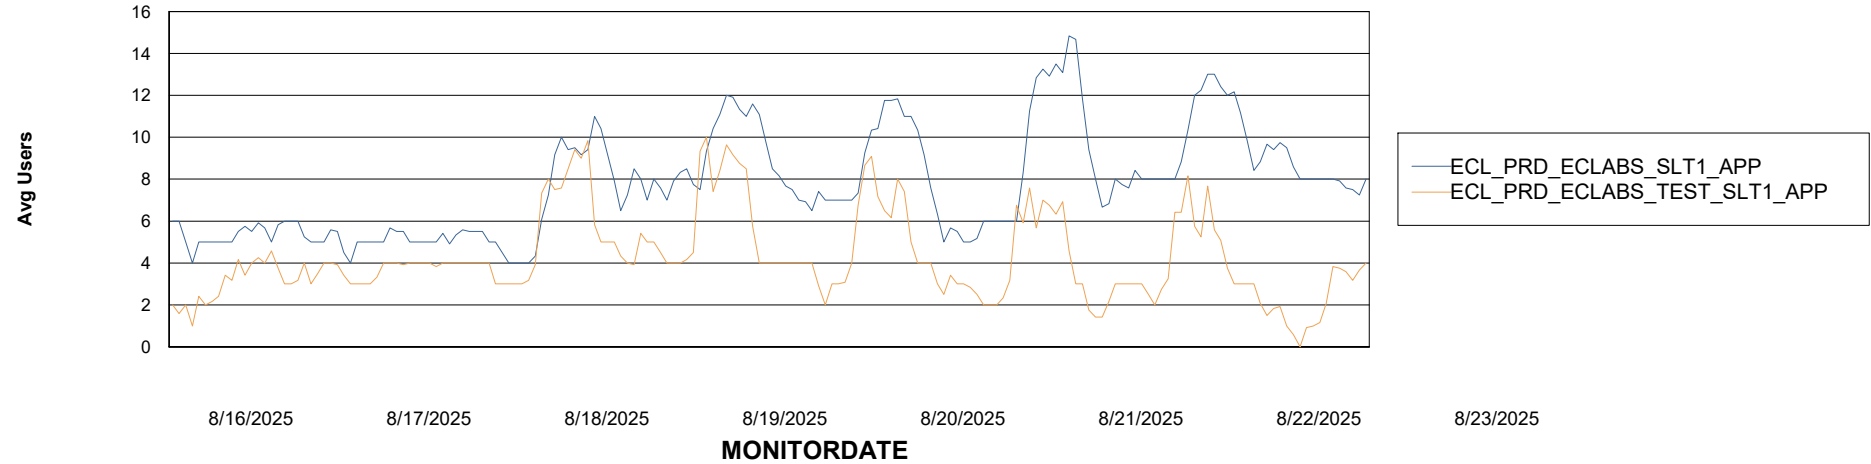

Avg users per day per ABS server