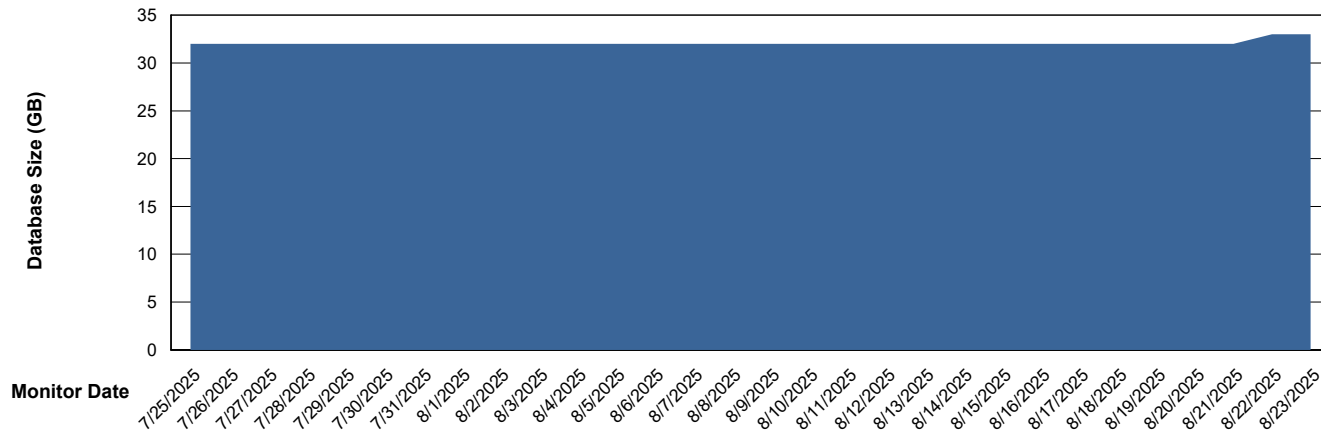

DATABASE SIZE ECL_PRD_ECL-ABS-BI_ABS1

Database growth over last month