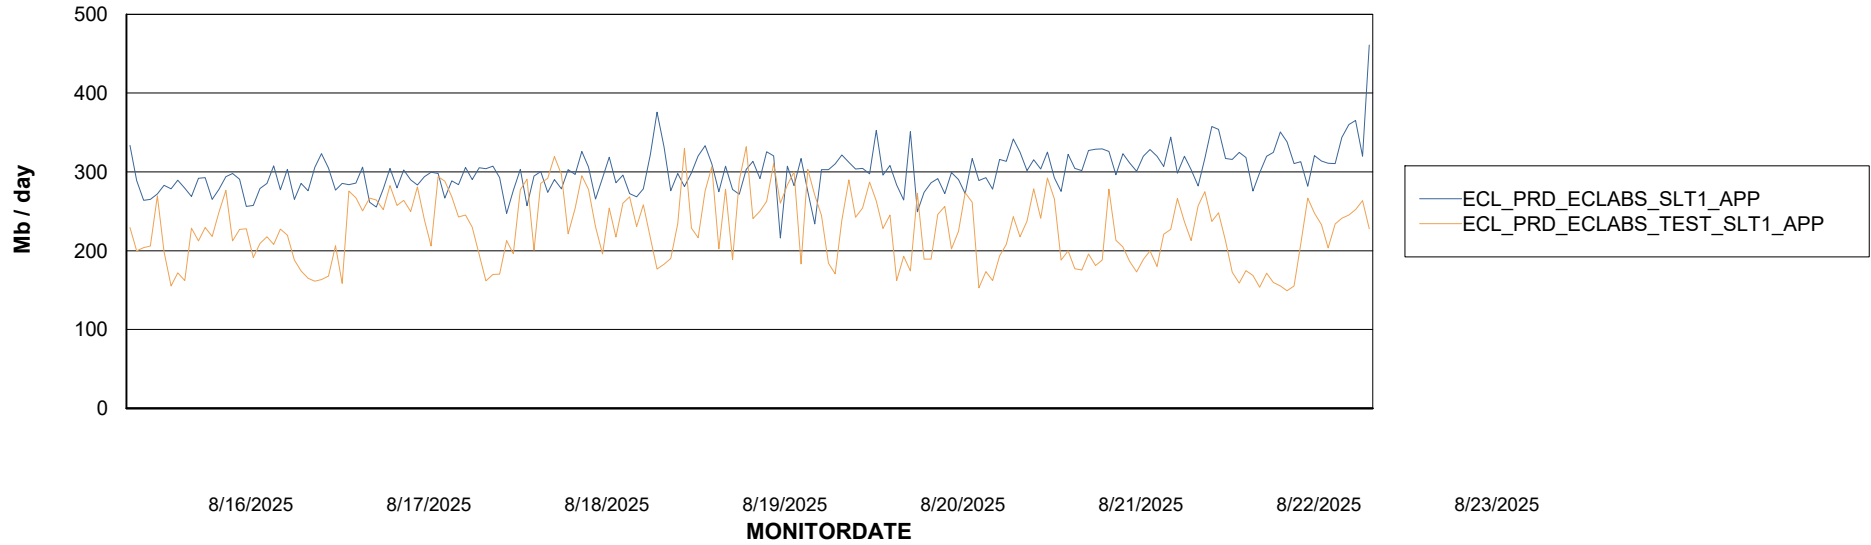

ABSSolute Application Server Services

Avg memory used per ABS Server Service