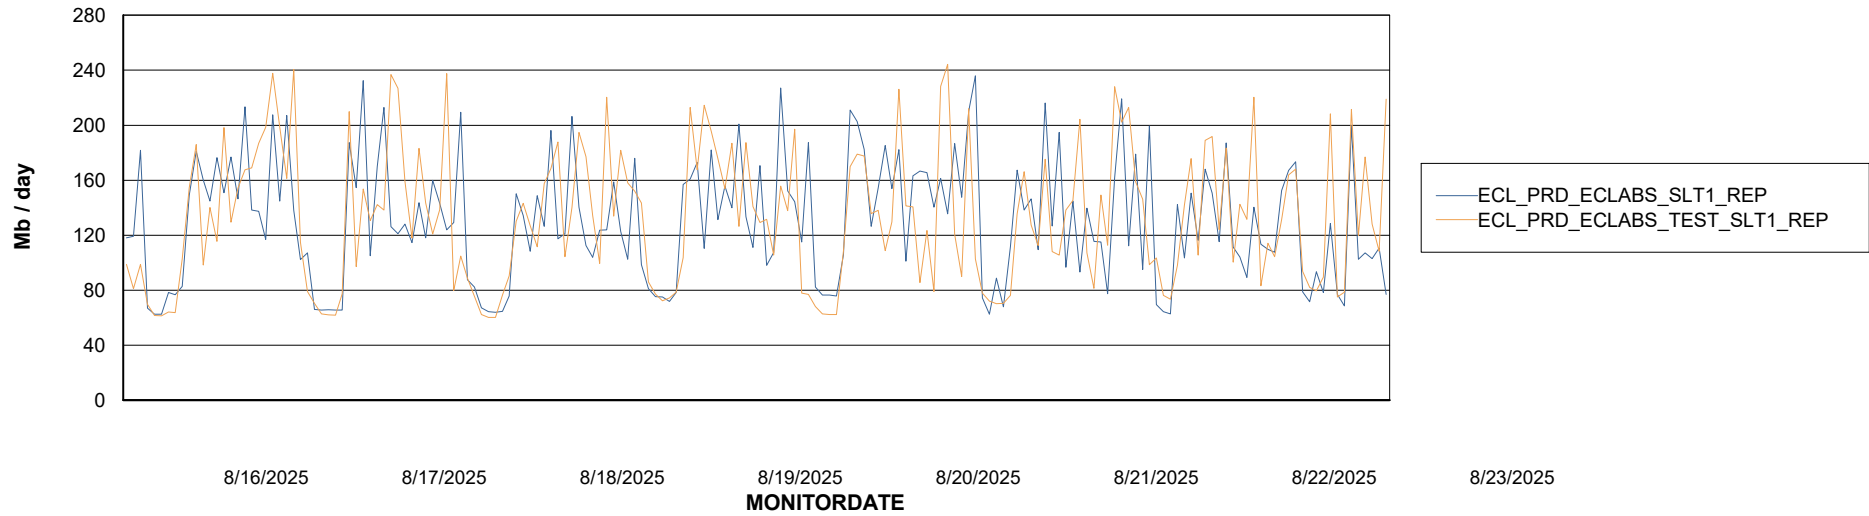

ABSSolute Application ReportServer Services

Avg memory used per ReportServer Service