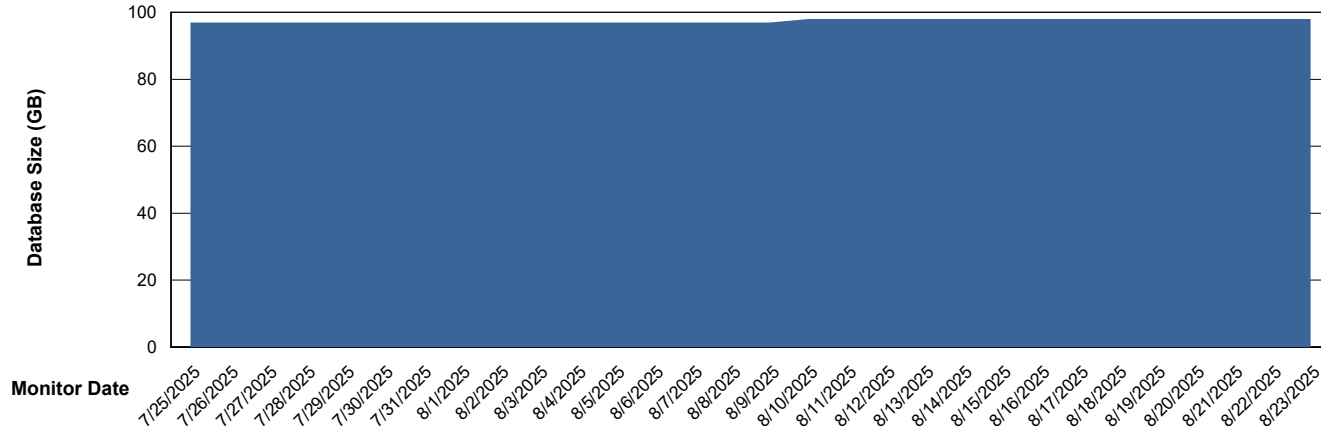

DATABASE SIZE ECL_PRD_ECLABS_ABS1

Database growth over last month