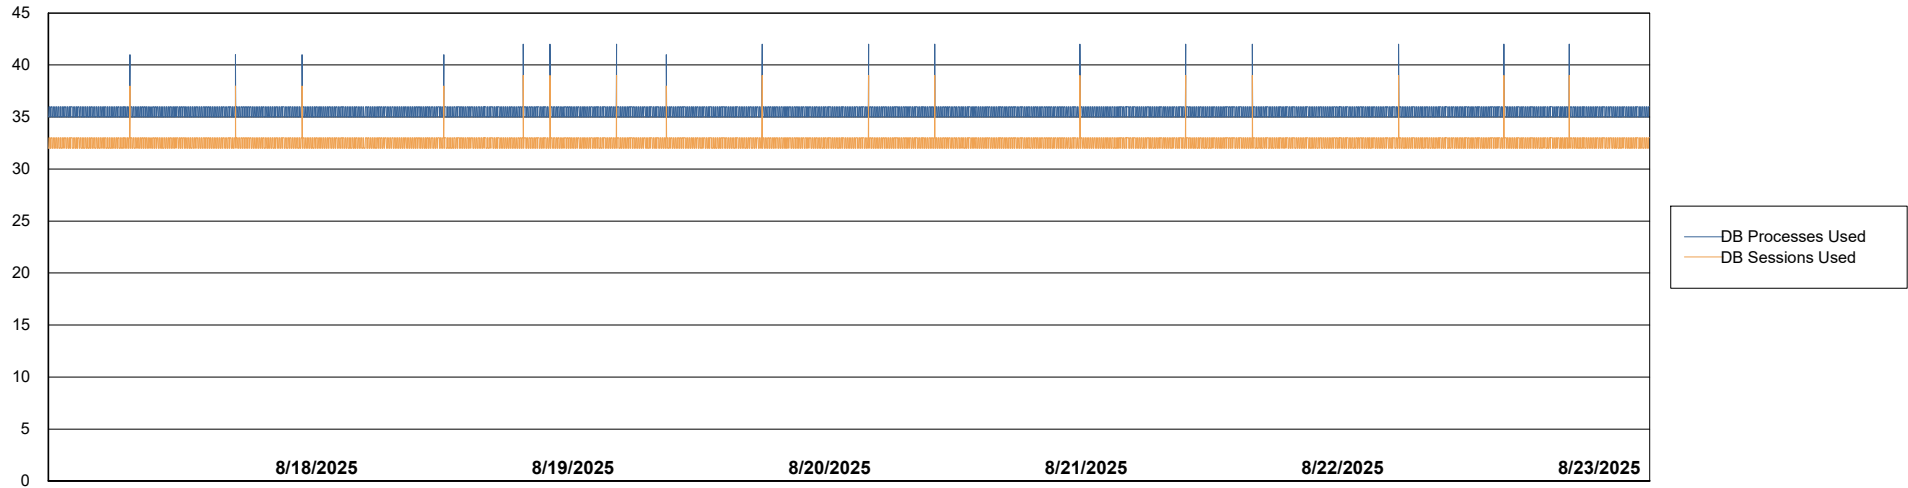

Database Performance ECL_PRD_ECLABS-TEST_HSBABS1

DB Processes Max 1,000