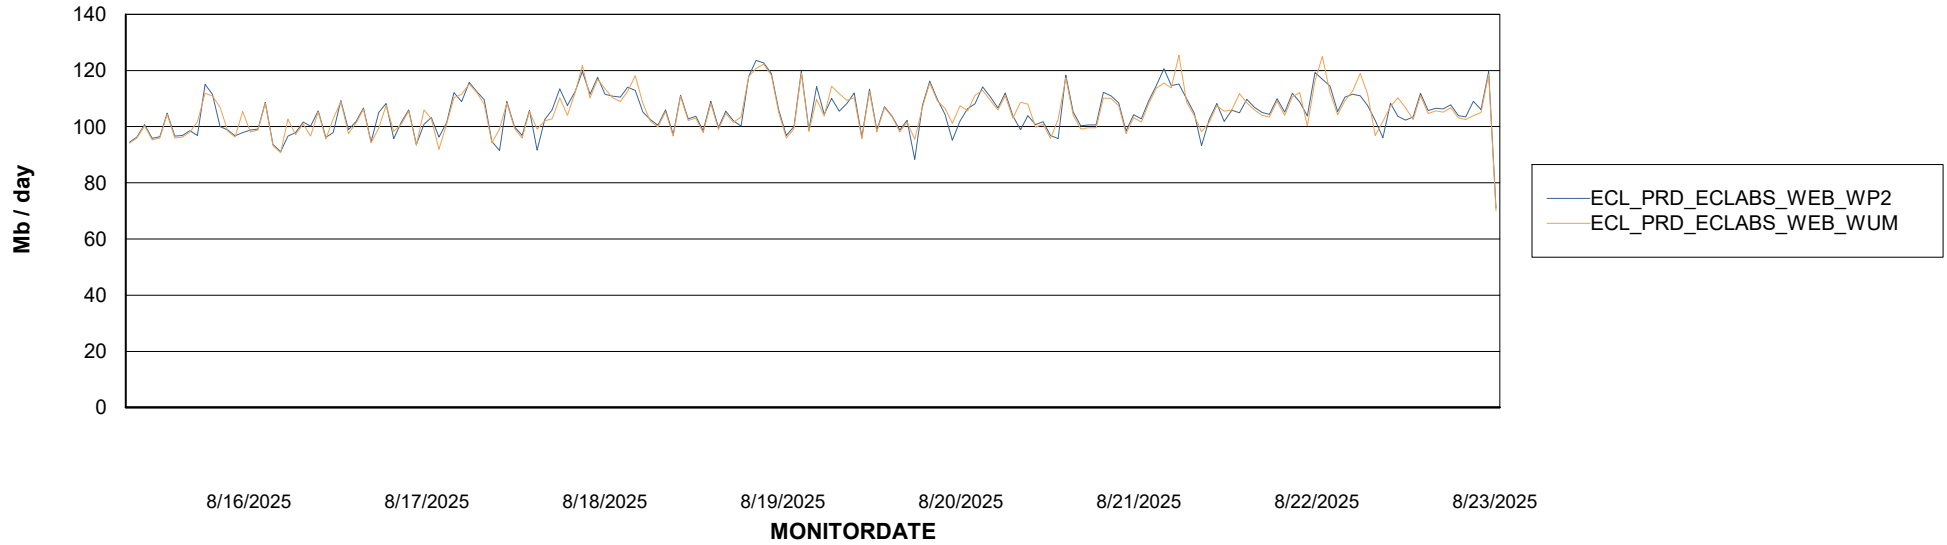

ABSSolute Web Component Services

Avg memory used per ABS Web component