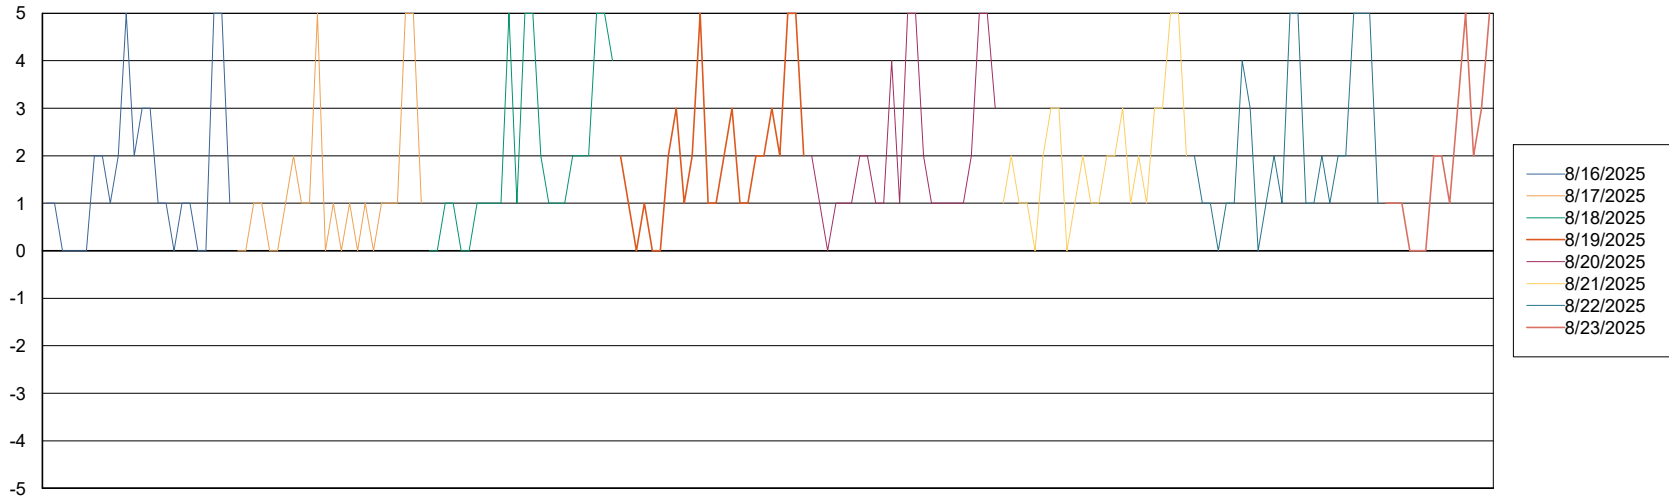

Recovery lag for last 7 days