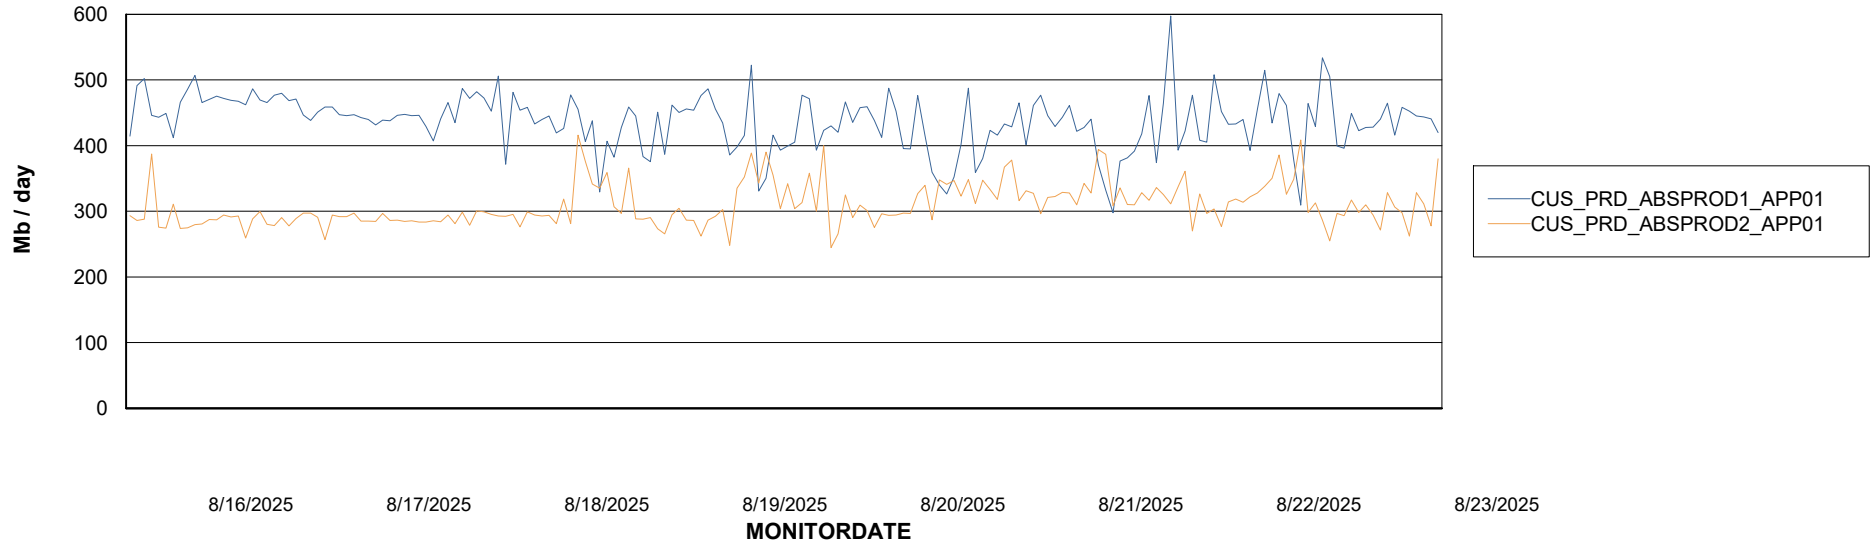

ABSSolute Application Server Services

Avg memory used per ABS Server Service