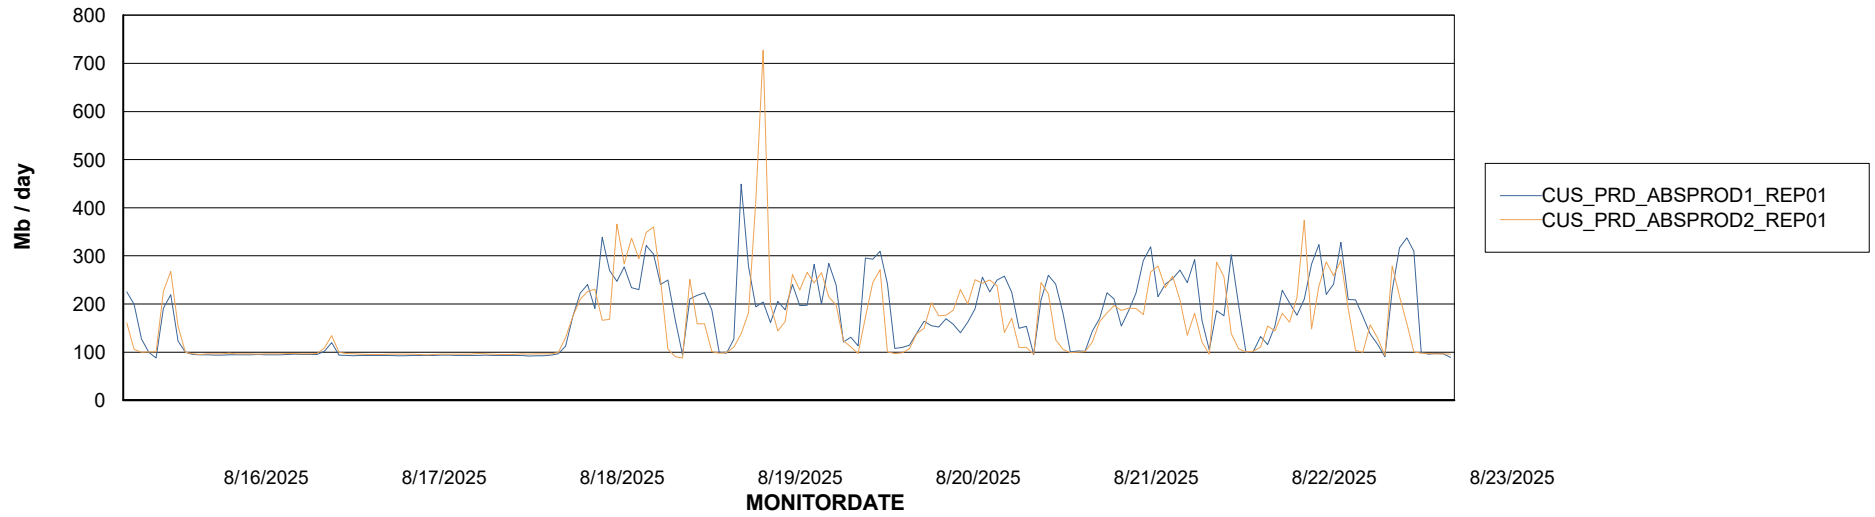

ABSSolute Application ReportServer Services

Avg memory used per ReportServer Service