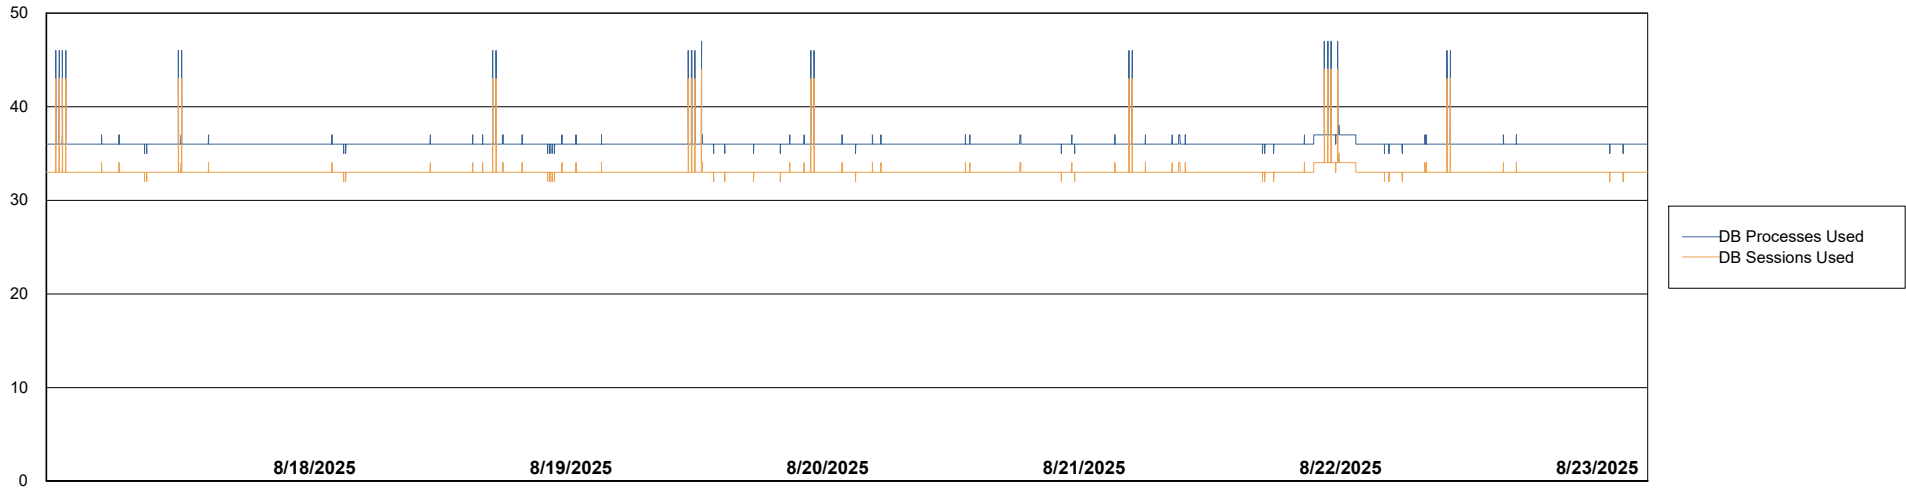

Database Performance CUS_PRD_ABSDB2_HSBABS1

DB Processes Max 1,000