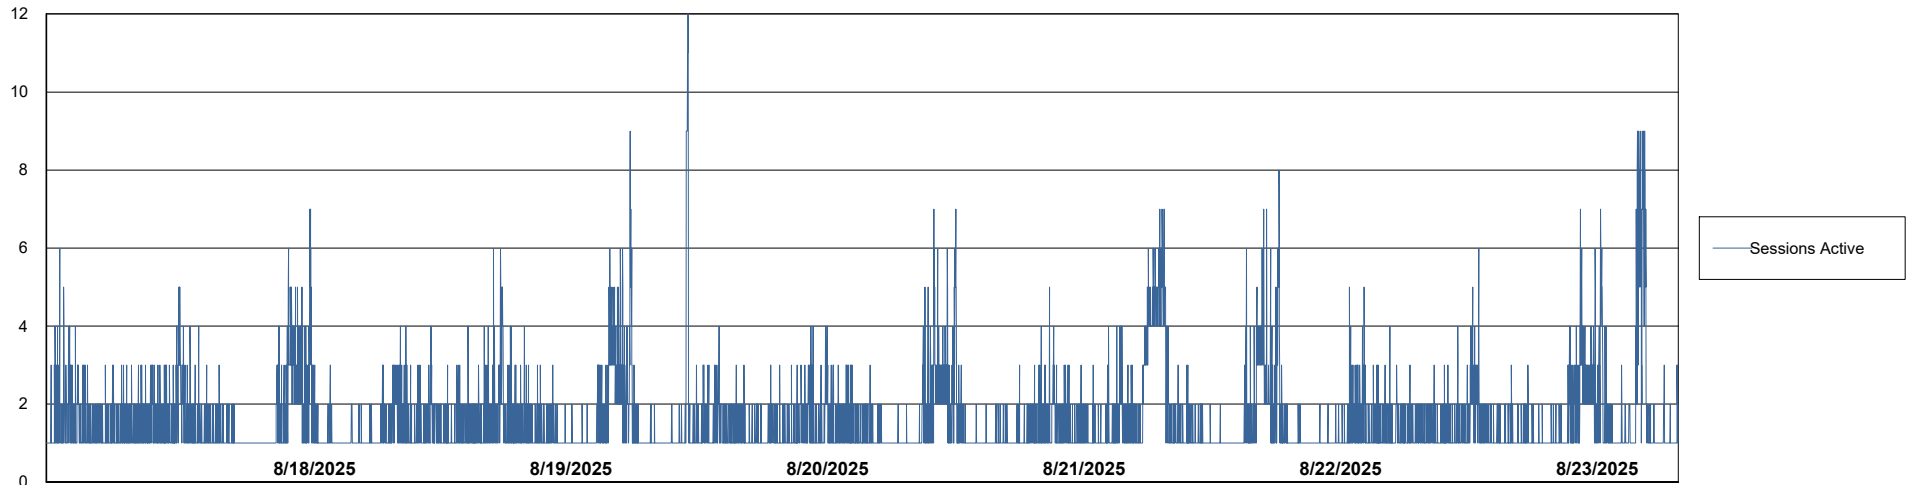

Weekly SLA Customer Report

Customer CUS_Production (24/7)
Database ID 131

Harddisk Usage CUS_PRD_ABSWEBPROD

	Free disk space on C: (%)	Total disk space on C: (Gb)	Used disk space on C: (Gb)
8/23/2025	87	199	26
8/22/2025	87	199	26
8/21/2025	87	199	26
8/20/2025	84	199	32
8/19/2025	83	199	33
8/18/2025	83	199	33
8/17/2025	84	199	33

Weekly SLA Customer Report

Customer CUS_Production (24/7)
Database ID 131

Database Performance CUS_PRD_ABSDB1_ABS1

Weekly SLA Customer Report

Customer CUS_Production (24/7)
Database ID 131

Database Performance CUS_PRD_ABSDB2_HSBABS1