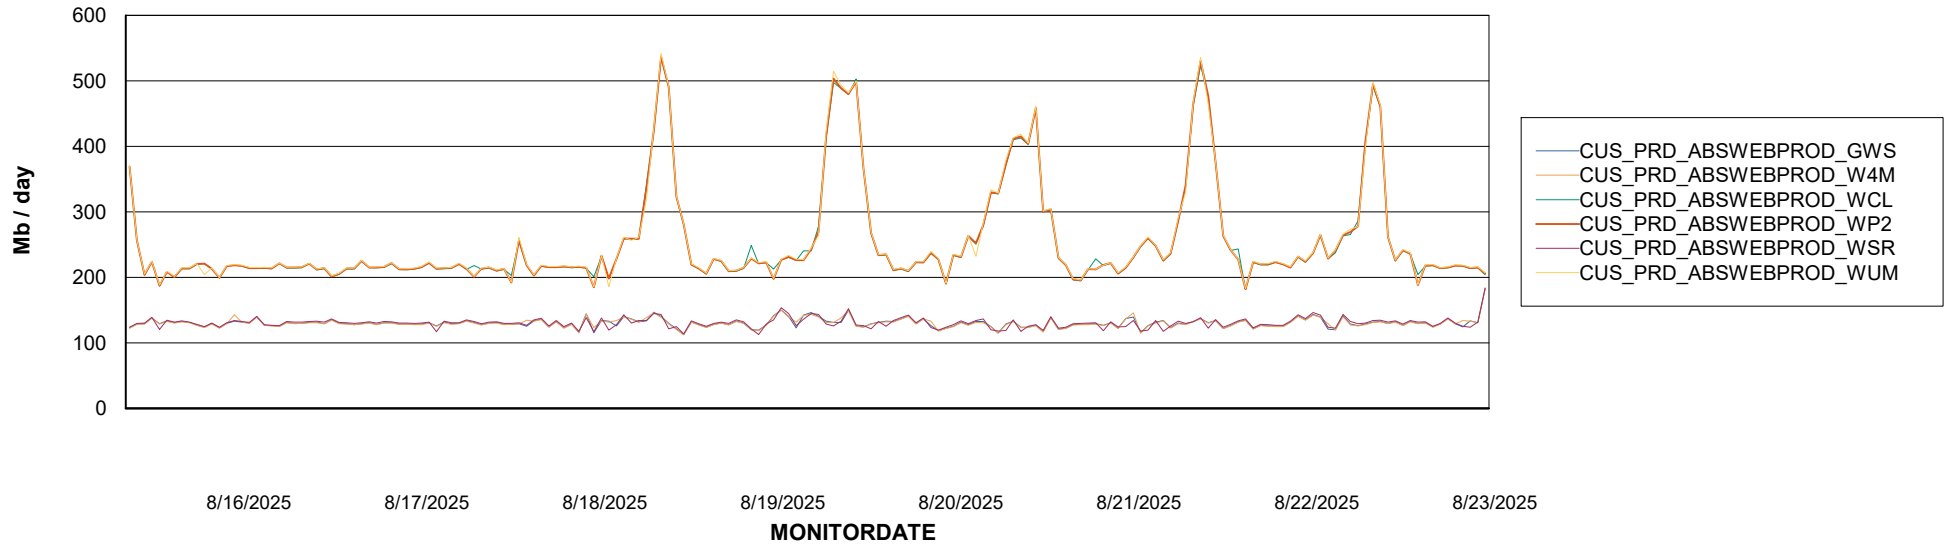

Avg memory used per ReportServer Service

Weekly SLA Customer Report

Customer CUS_Production (24/7)
Database ID 131

ABSSolute Web Component Services

Avg memory used per ABS Web component

Weekly SLA Customer Report