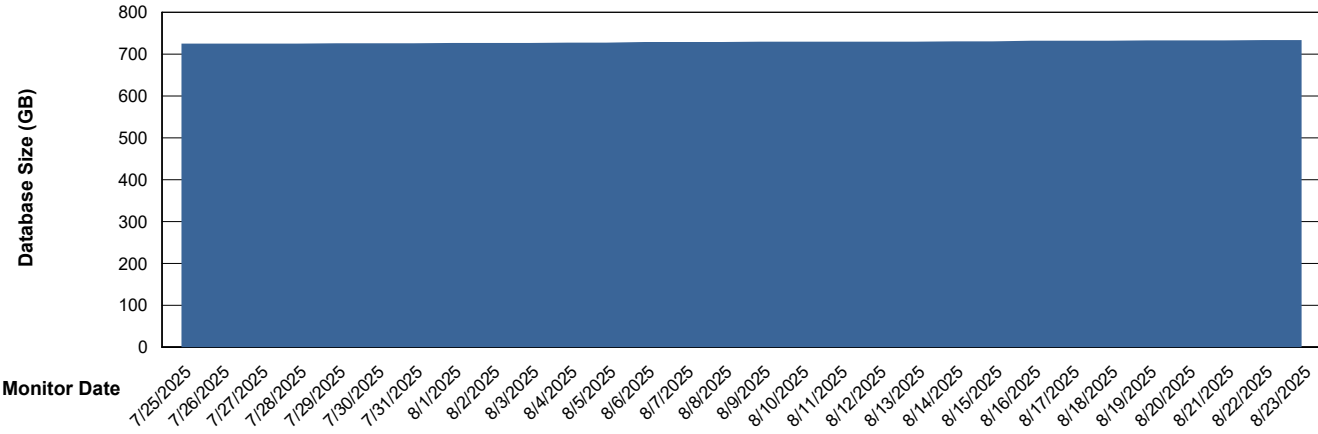

DB Processes Max 1,000

Weekly SLA Customer Report

Customer CUS_Production (24/7)
 Database ID 131

DATABASE SIZE CUS_PRD_ABSDB1_ABS1

Database growth over last month

Database Tablespace CUS_PRD_ABSDB1_ABS1

Date	Tablespace Name	Filesize (Gb)	Usedsize (Gb)	Percentage free
8/23/2025	ABSDATA	324	267	18
	INDX	543	451	17
8/22/2025	ABSDATA	324	267	18
	INDX	543	451	17
8/21/2025	ABSDATA	324	266	18
	INDX	543	451	17
8/20/2025	ABSDATA	324	266	18
	INDX	543	451	17
8/19/2025	ABSDATA	324	266	18
	INDX	543	450	17
8/18/2025	ABSDATA	324	266	18
	INDX	543	450	17
8/17/2025	ABSDATA	324	266	18
	INDX	543	450	17

Weekly SLA Customer Report

Customer CUS_Production (24/7)
Database ID 131

Standby Database Health CUS_Production (24/7)

Recovery lag for last 7 days

Weekly SLA Customer Report

Customer CUS_Production (24/7)
Database ID 131