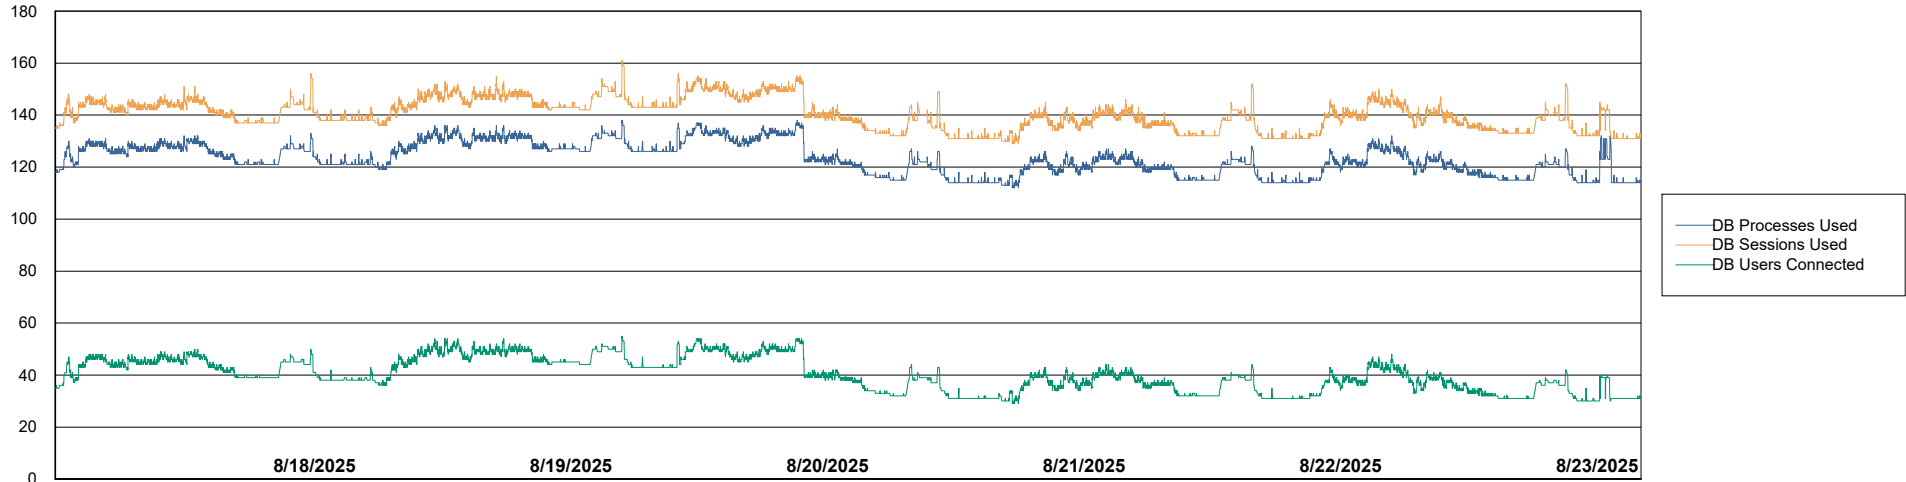

Database Performance CUS_PRD_ABSDB1_ABS1