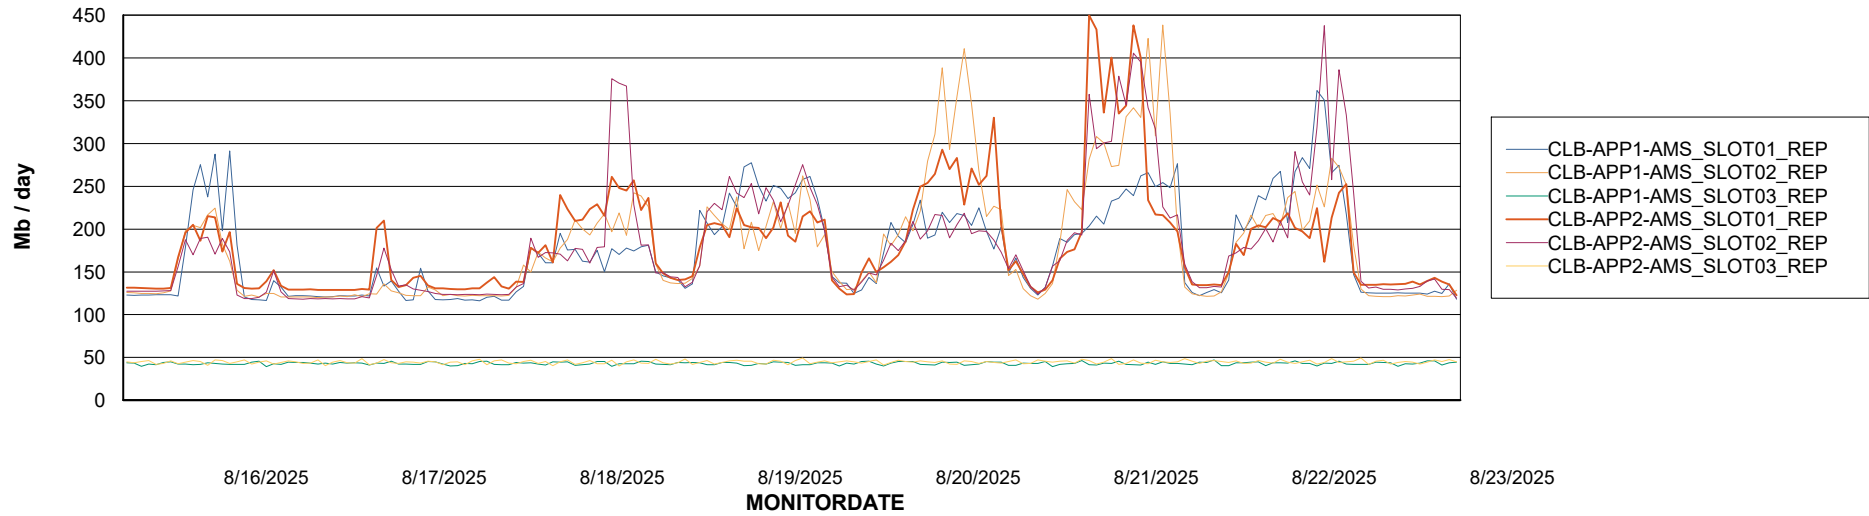

Avg memory used per ABS Server Service

Avg users per day per ABS server

Weekly SLA Customer Report

Customer: CLB OCI AMS Production
Database ID: 196

ABSSolute Application ReportServer Services

Avg memory used per ReportServer Service