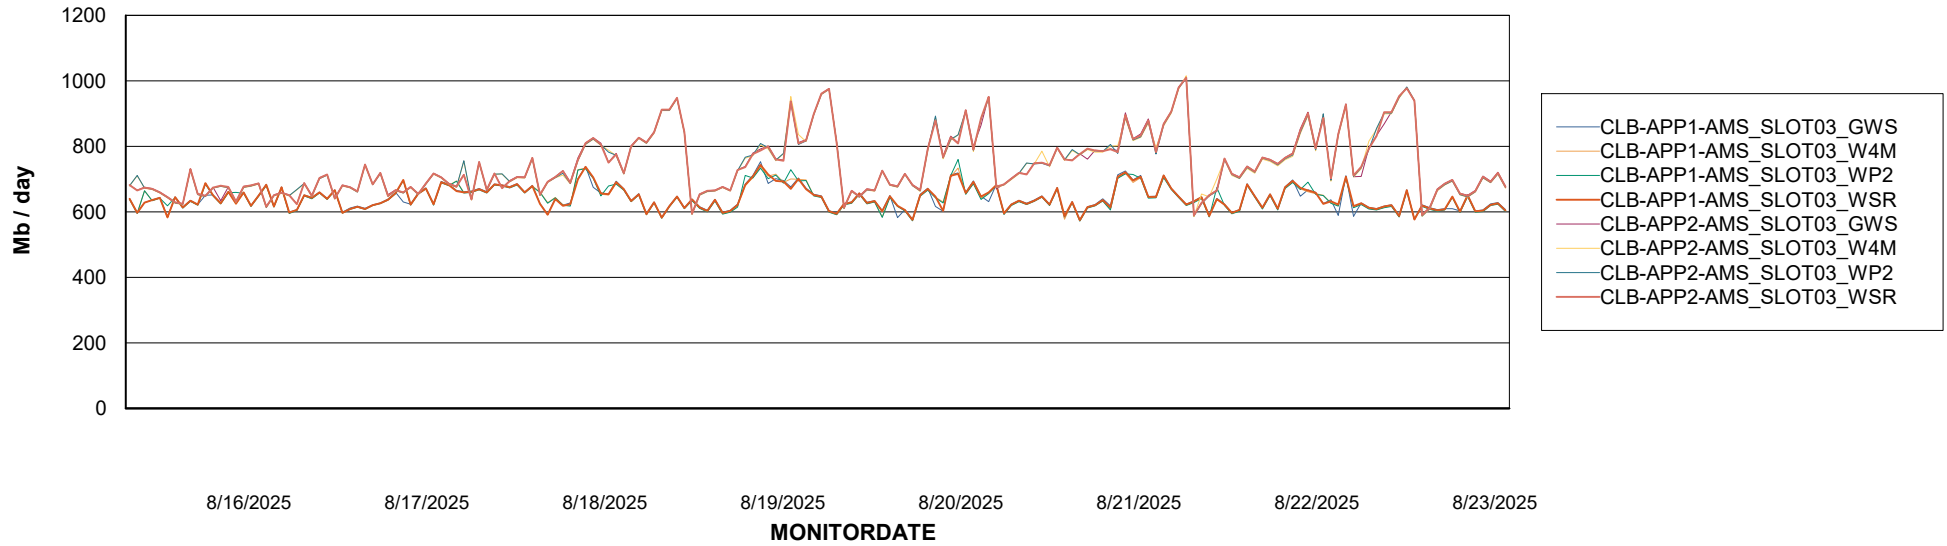

ABSSolute Web Component Services

Avg memory used per ABS Web component