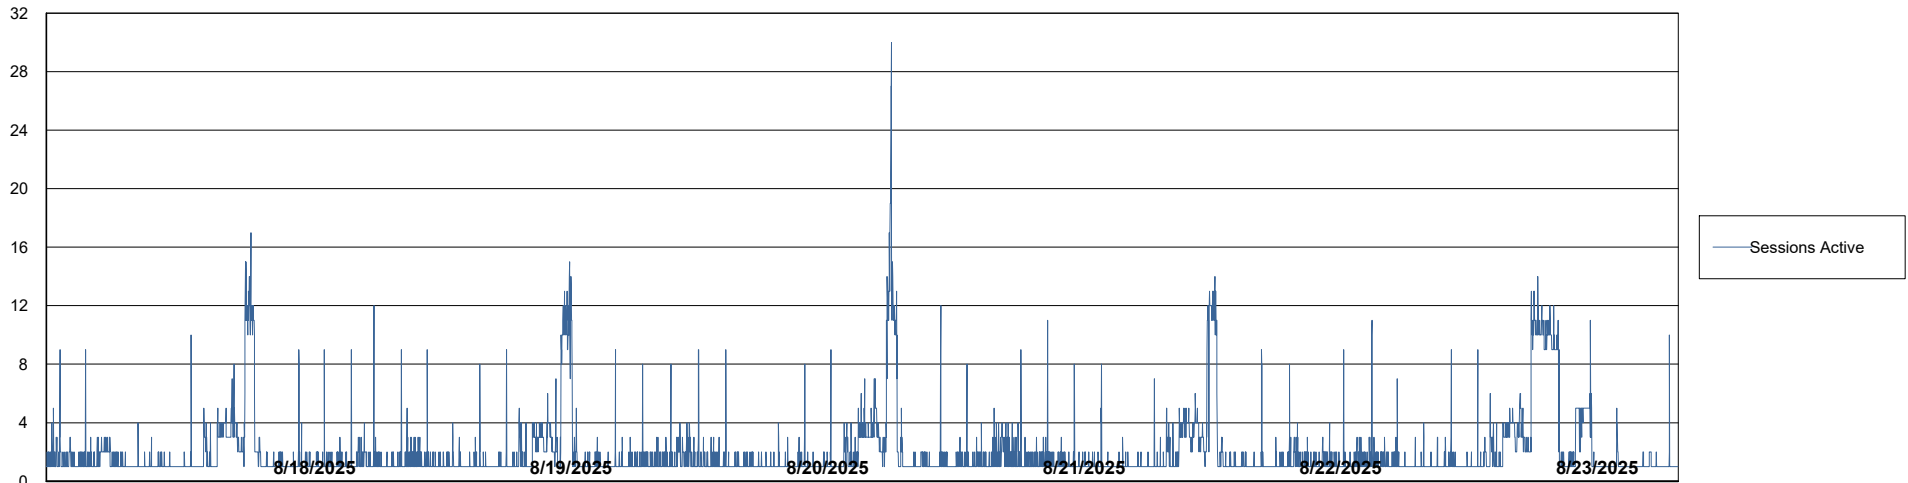

Weekly SLA Customer Report

Customer: CLB OCI AMS Production
Database ID: 196

Database Performance: CLB-BI2-AMS_ABS1_DB

Weekly SLA Customer Report

Customer: CLB OCI AMS Production
Database ID: 196

Database Performance: CLB-DBS1-AMS_PROD_ABS1