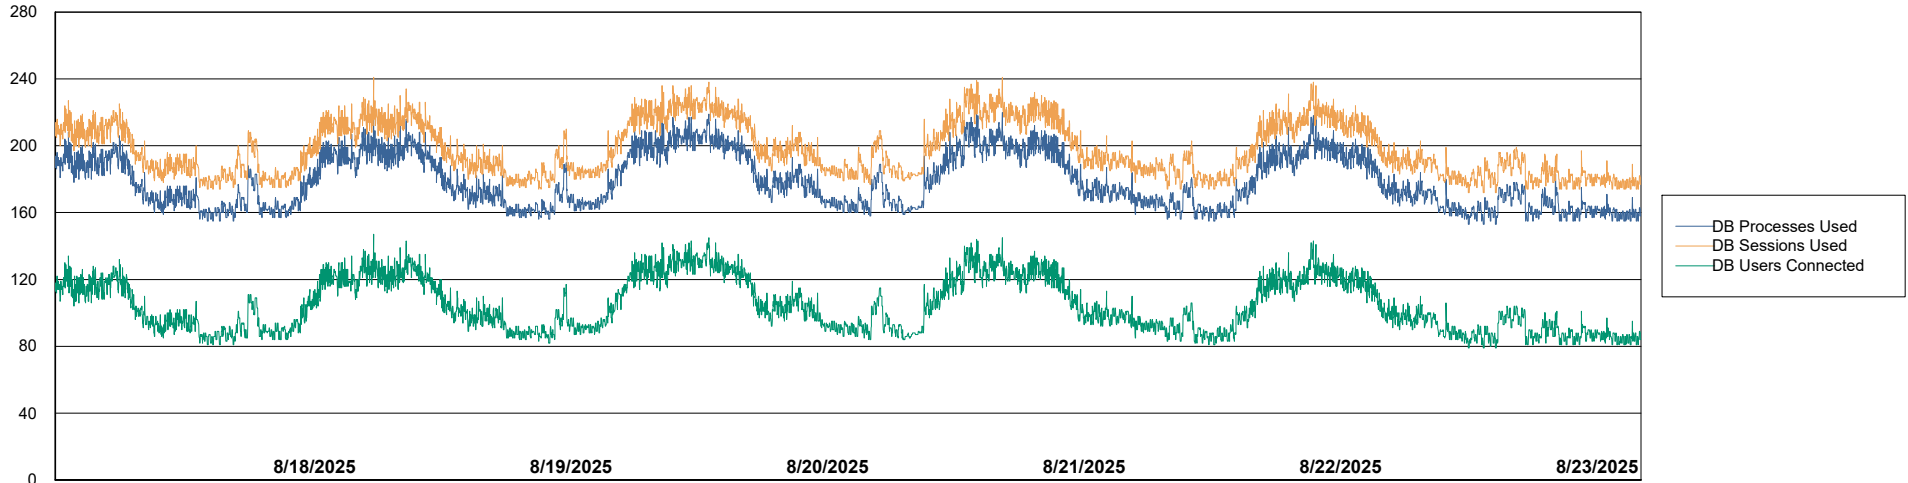

Weekly SLA Customer Report

Customer: CLB OCI AMS Production
Database ID: 196

Database Performance: CLB-BI2-AMS_ABS1_DB

Weekly SLA Customer Report

Customer: CLB OCI AMS Production
Database ID: 196

Database Performance: CLB-DBS1-AMS_PROD_ABS1