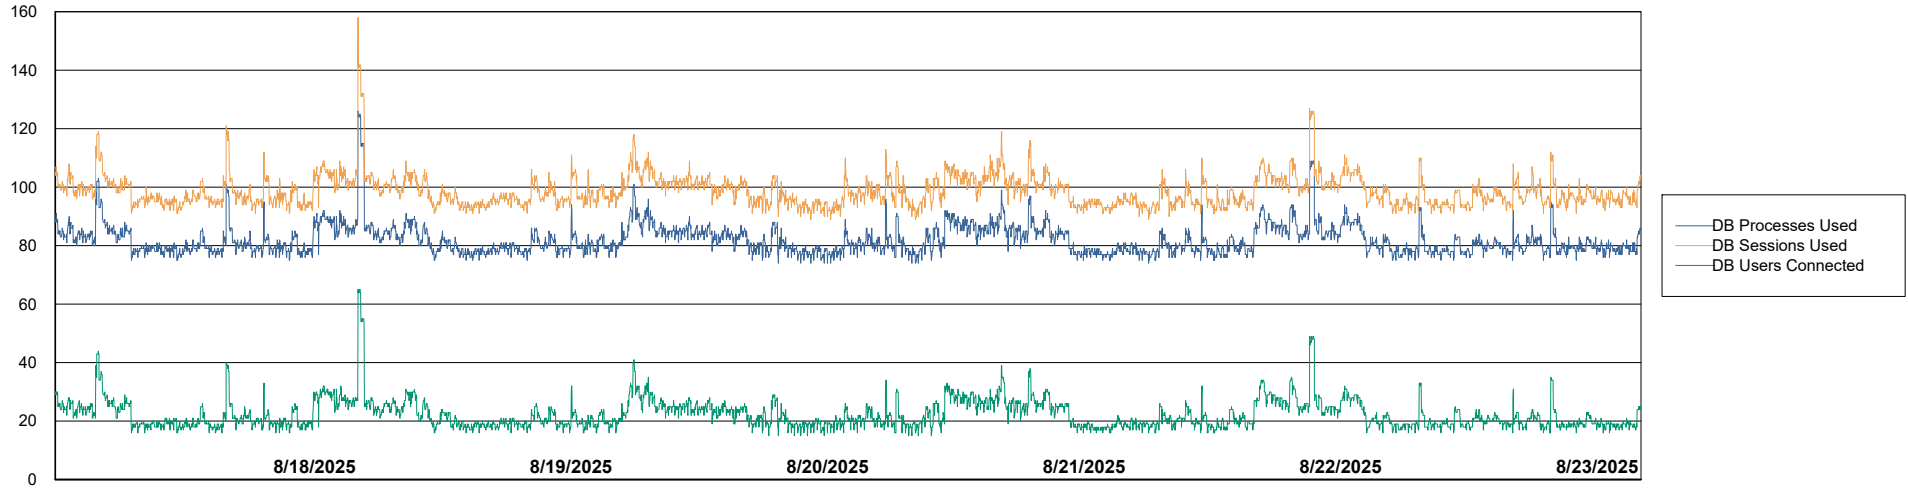

Database Performance: CLB-BI2-AMS_ABS1_DB