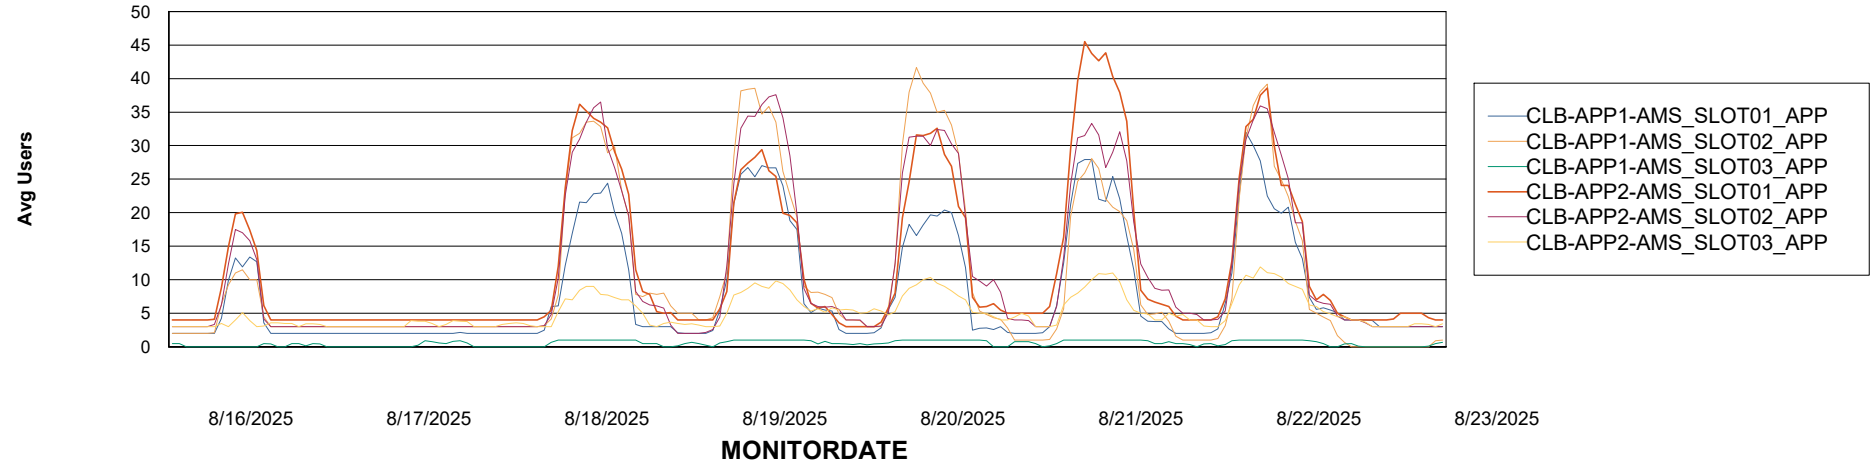

Avg users per day per ABS server