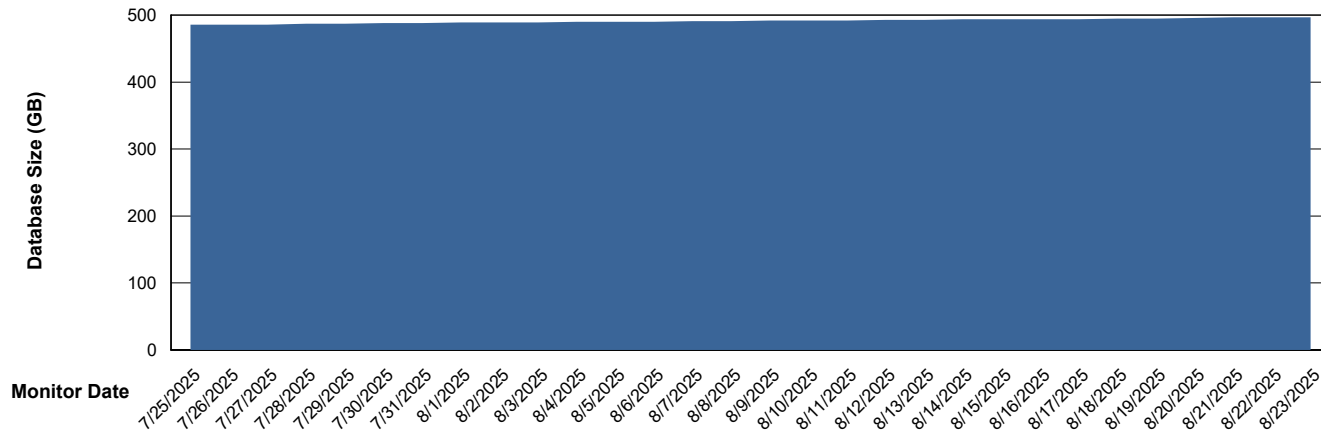

Customer CLB OCI AMS Production
Database ID 196

DATABASE SIZE CLB-BI2-AMS_ABS1_DB

Database growth over last month

DATABASE SIZE CLB-DBS1-AMS_PROD_ABS1

Database growth over last month

Weekly SLA Customer Report