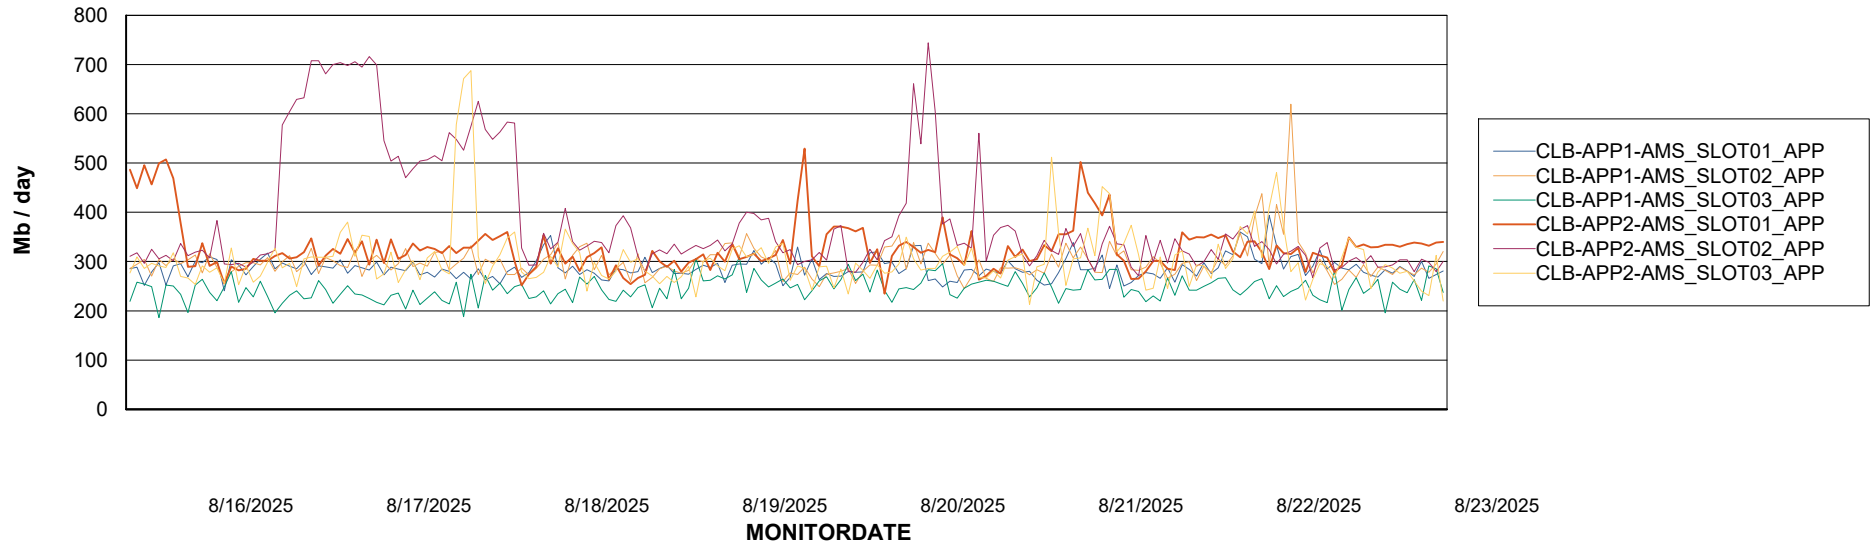

ABSSolute Application Server Services

Avg memory used per ABS Server Service