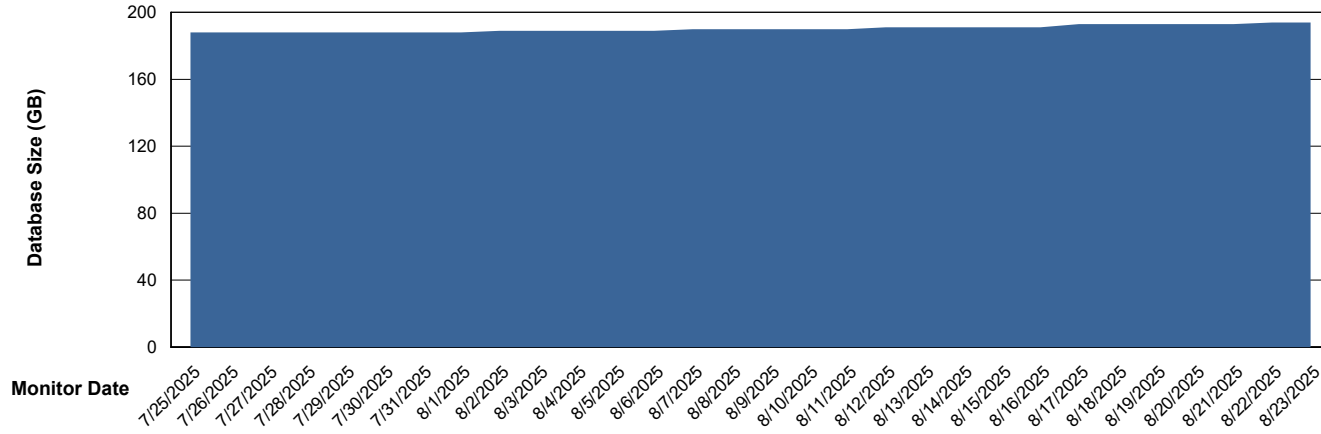

Weekly SLA Customer Report

Customer CLB OCI AMS Production
Database ID 196

Database Performance CLB-DBS2-AMS_PROD_HSBABS1

DB Processes Max 0
DB Processes Max 1,000
DB Processes Max 4

Weekly SLA Customer Report

Customer CLB OCI AMS Production
Database ID 196

DATABASE SIZE CLB-BI2-AMS_ABS1_DB

Database growth over last month

DATABASE SIZE CLB-DBS1-AMS_PROD_ABS1

Database growth over last month

Weekly SLA Customer Report