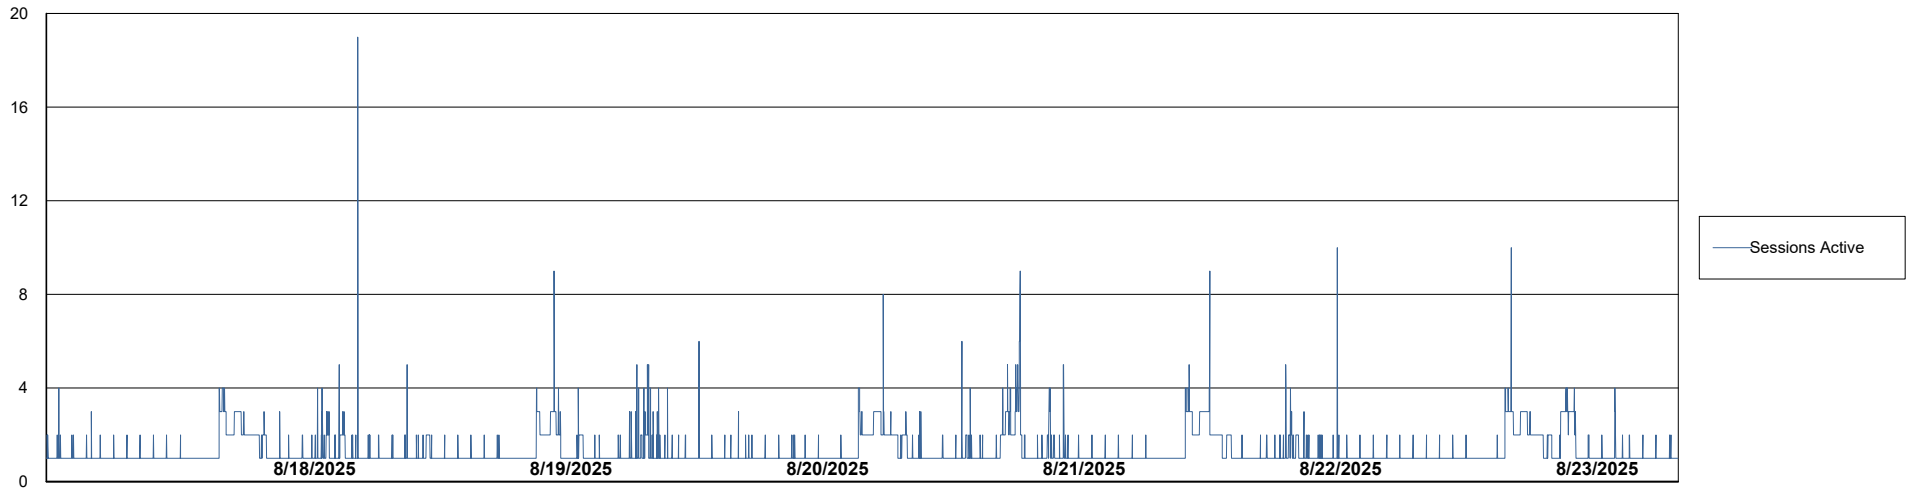

Database Performance: CLB-BI2-AMS_ABS1_DB