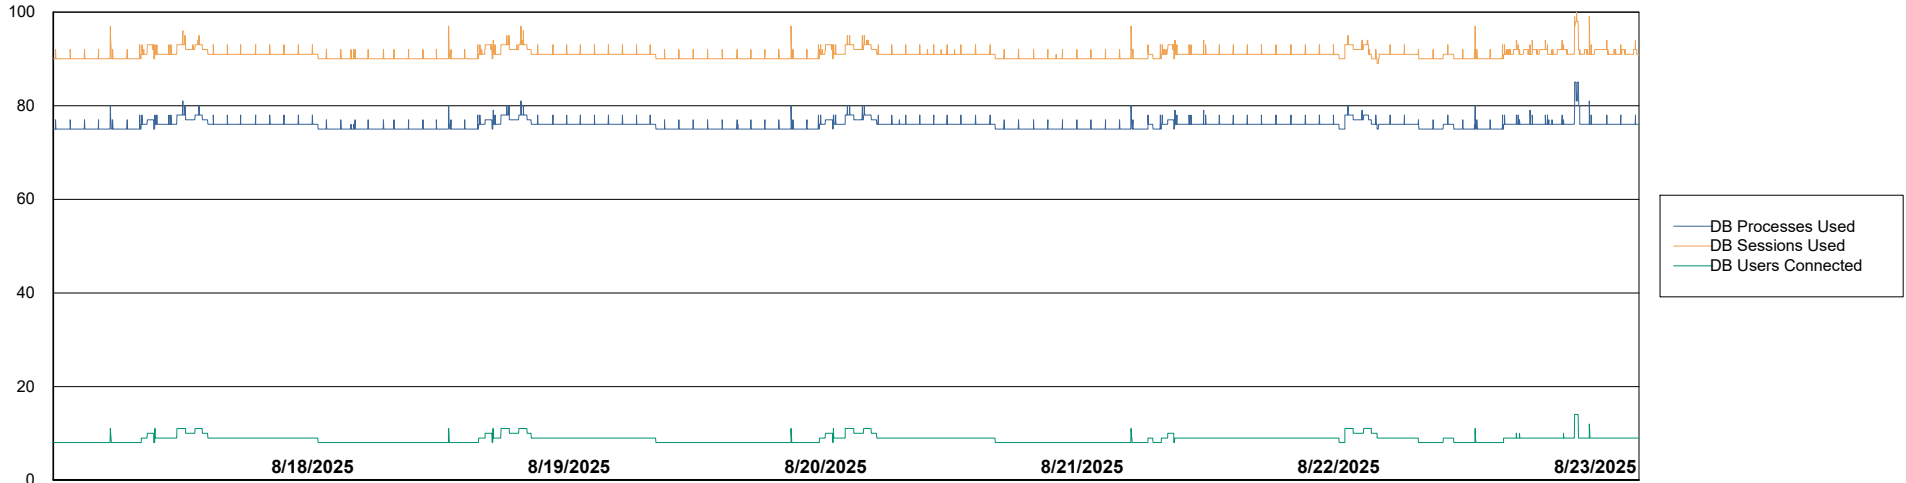

Weekly SLA Customer Report

Customer AUJ_Production
Database ID 41

Database Performance AUJ_ABSEM3_DB

Weekly SLA Customer Report

Customer AUJ_Production
Database ID 41

Database Performance AUJ_BI3_DB

Weekly SLA Customer Report