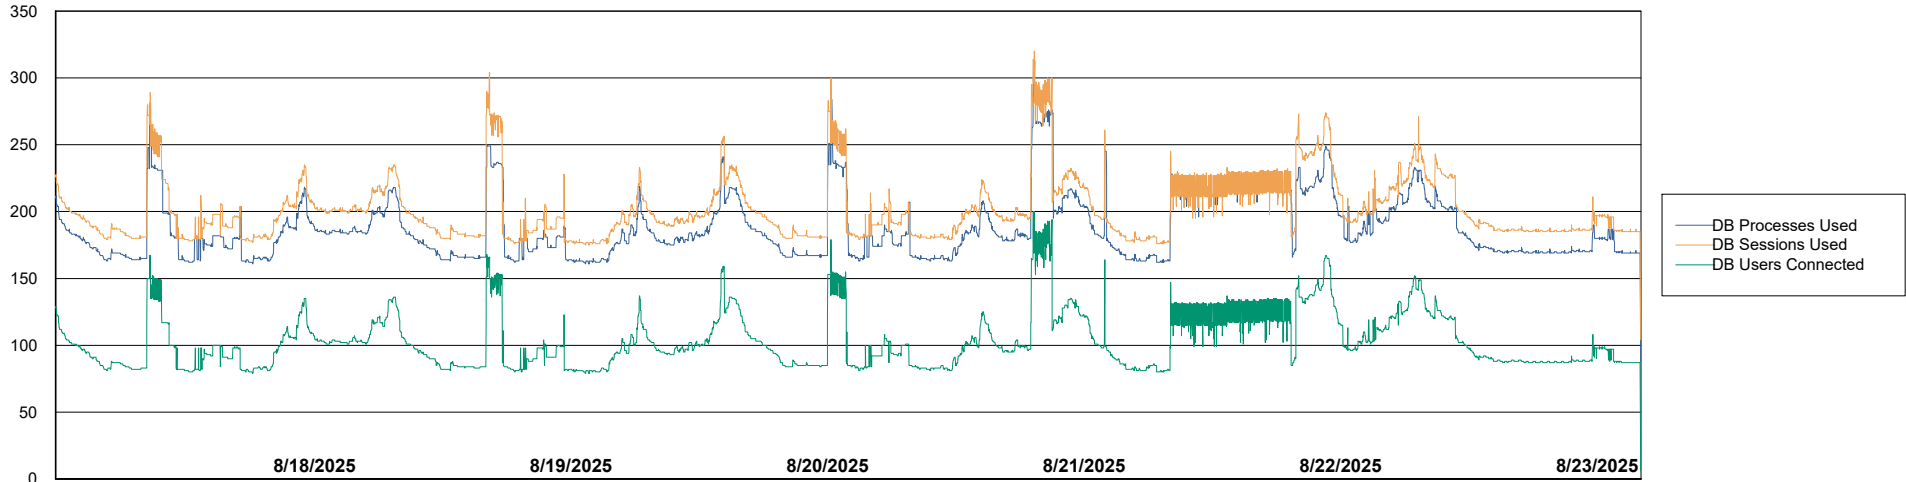

Database Performance AUJ_DB3_Primary