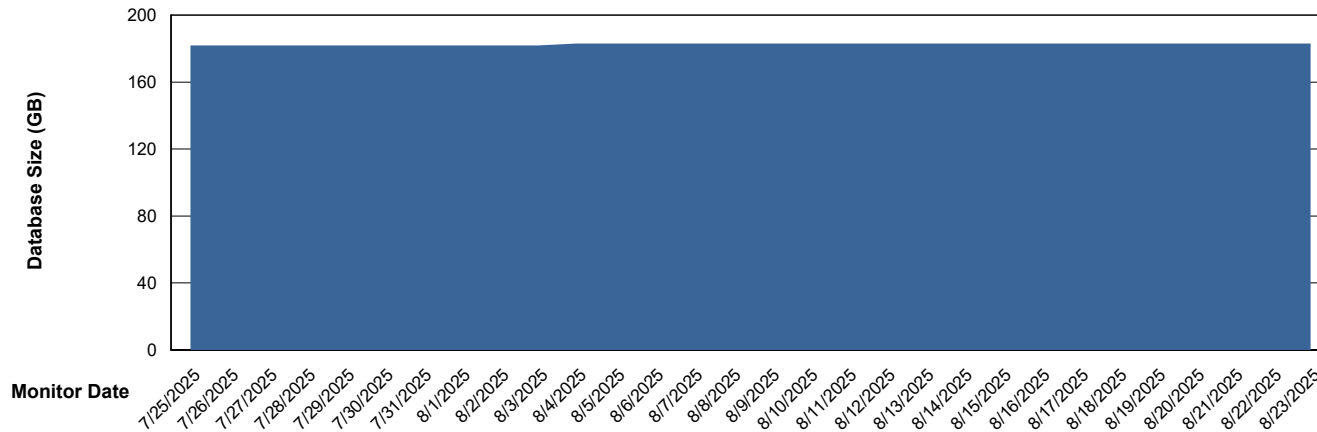

Customer AUJ_Production
Database ID 41

Database Performance AUJ_DB3_Primary

Weekly SLA Customer Report

Customer AUJ_Production
Database ID 41

DATABASE SIZE AUJ_ABSEM3_DB

Database growth over last month

DATABASE SIZE AUJ_BI3_DB

Database growth over last month

Weekly SLA Customer Report

Customer AUJ_Production
Database ID 41

DATABASE SIZE AUJ_DB3_Primary

Database growth over last month

Weekly SLA Customer Report

Customer AUJ_Production
Database ID 41