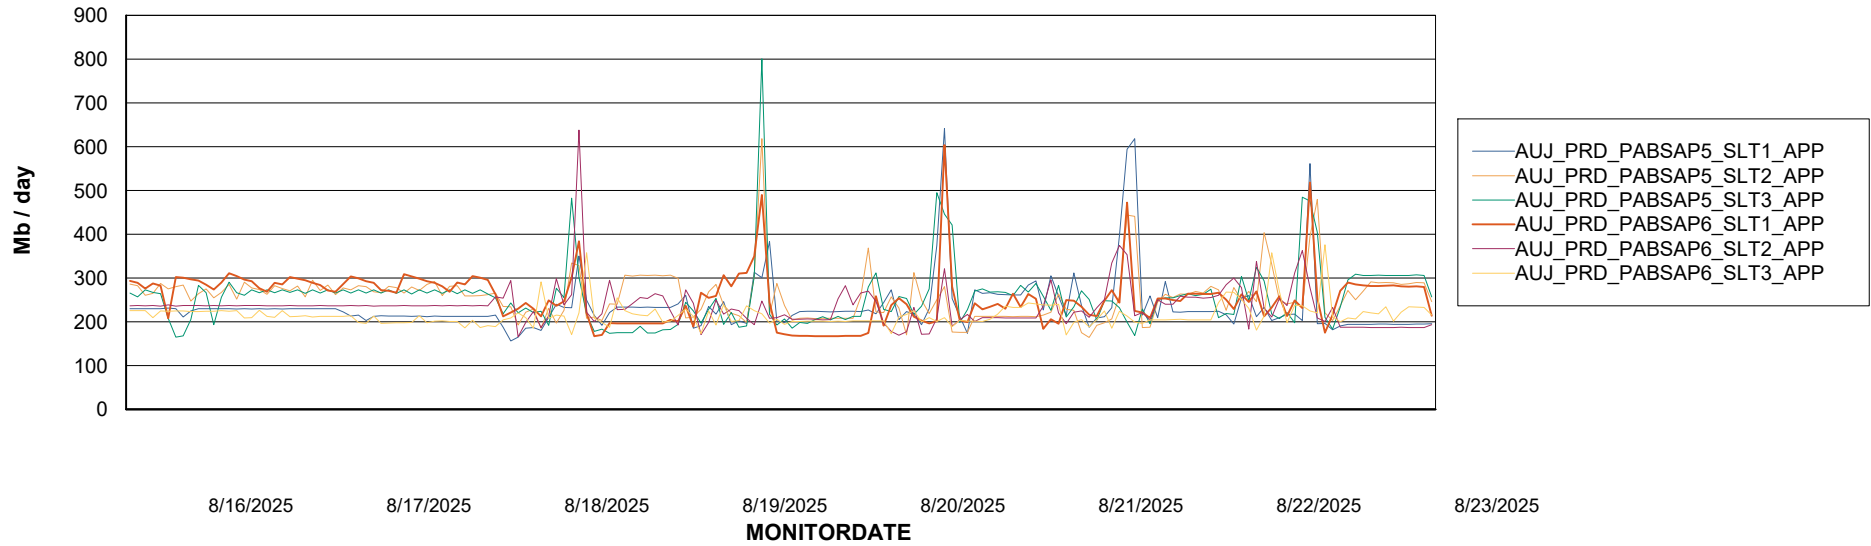

ABSSolute Application Server Services

Avg memory used per ABS Server Service