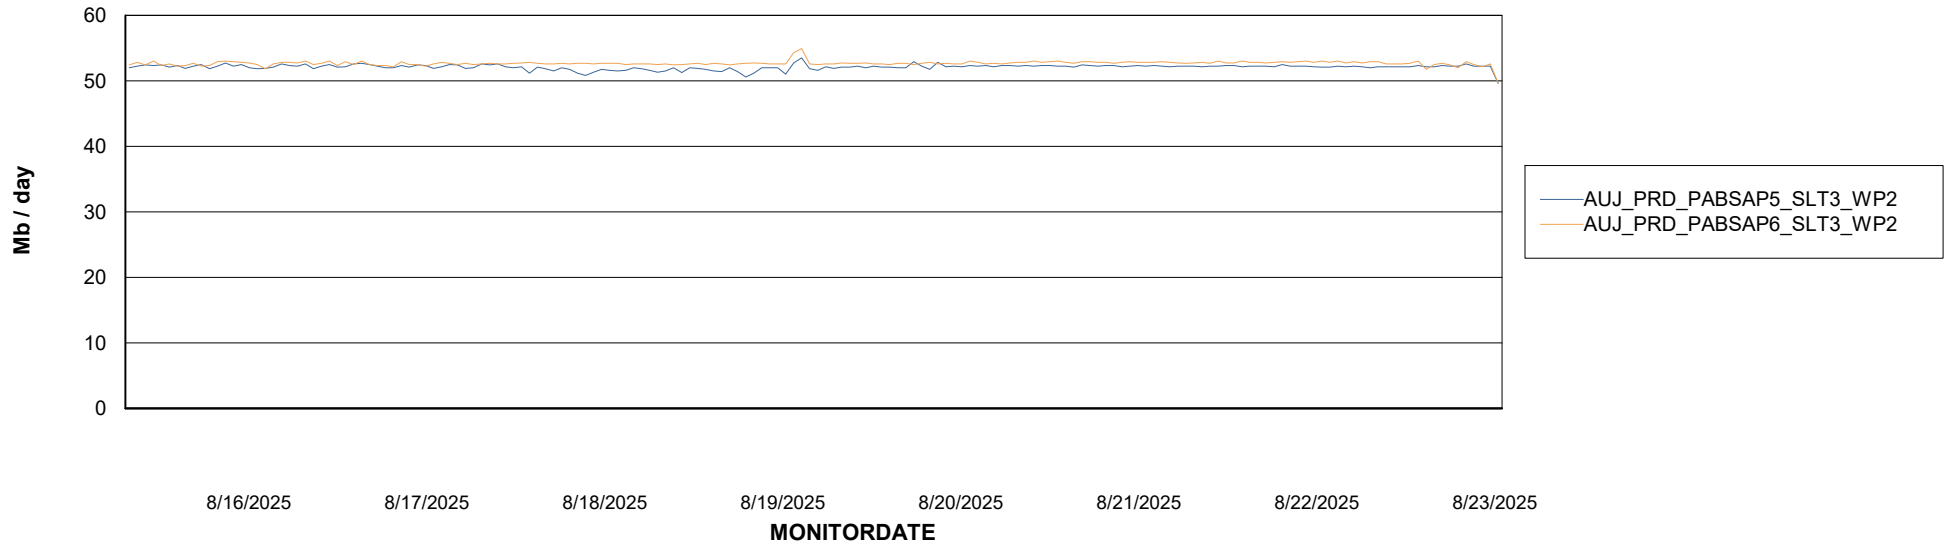

ABSSolute Application ReportServer Services

Avg memory used per ReportServer Service

Weekly SLA Customer Report

Customer AUJ_Production
Database ID 41

ABSolute Web Component Services

Avg memory used per ABS Web component