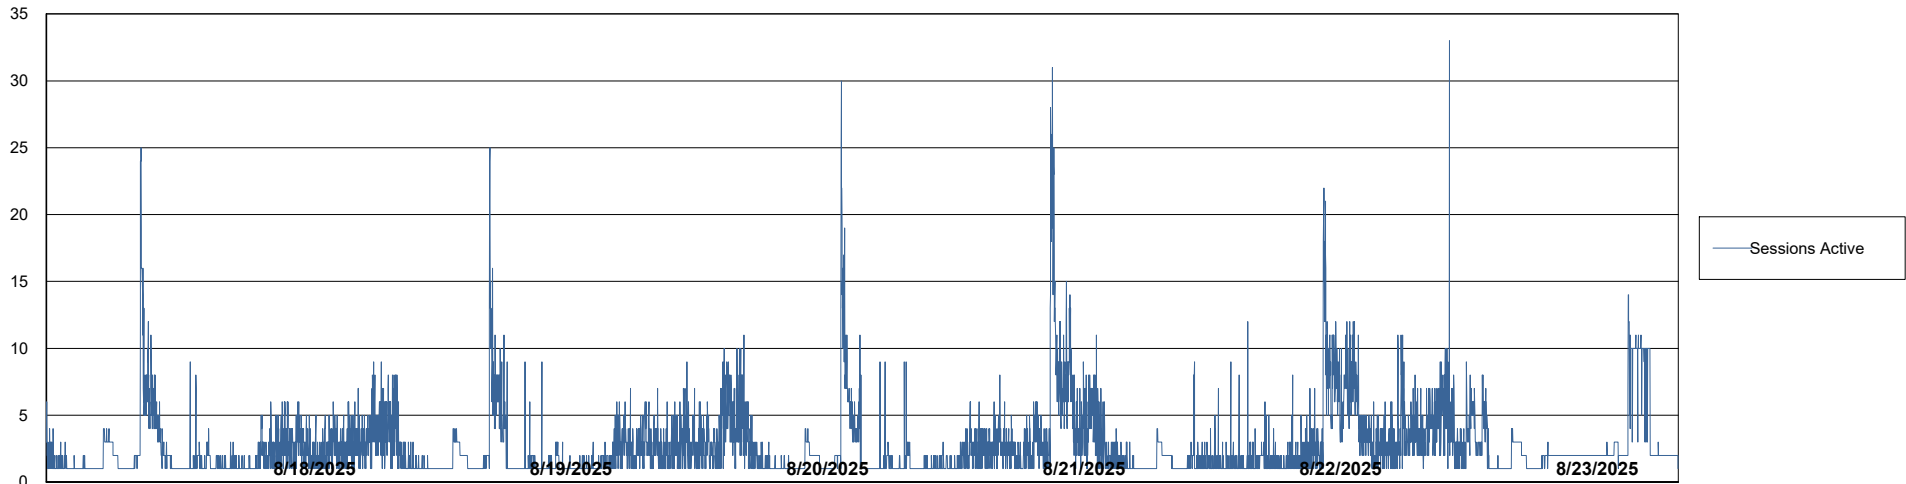

Database Performance AUJ_DB3_Primary