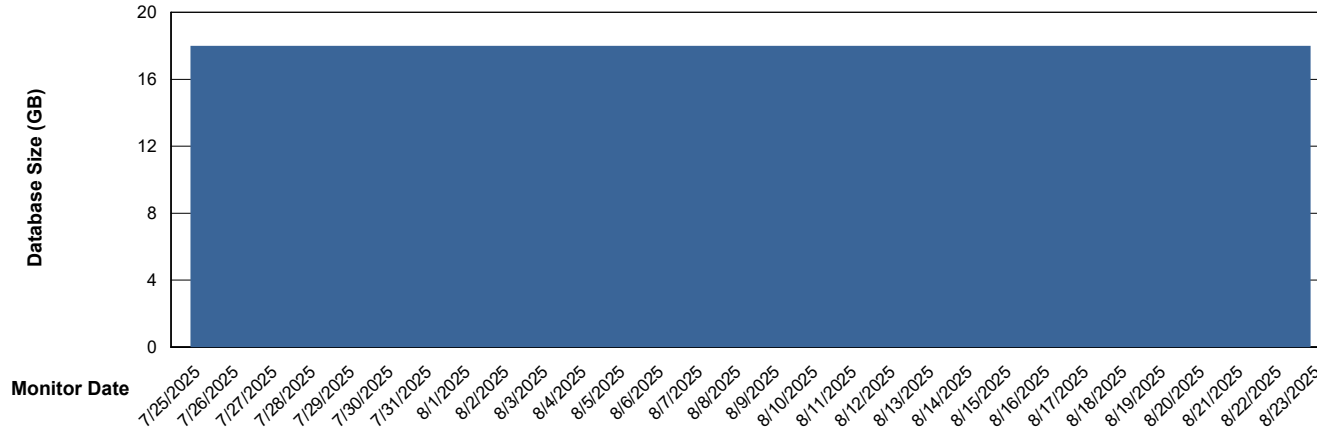

Customer AUJ_Production
Database ID 41

Database Performance AUJ_DB3_Primary

Weekly SLA Customer Report

Customer AUJ_Production
Database ID 41

DATABASE SIZE AUJ_ABSEM3_DB

Database growth over last month

DATABASE SIZE AUJ_BI3_DB

Database growth over last month

Weekly SLA Customer Report

Customer AUJ_Production
Database ID 41

DATABASE SIZE AUJ_DB3_Primary

Database growth over last month

Weekly SLA Customer Report

Customer AUJ_Production
Database ID 41