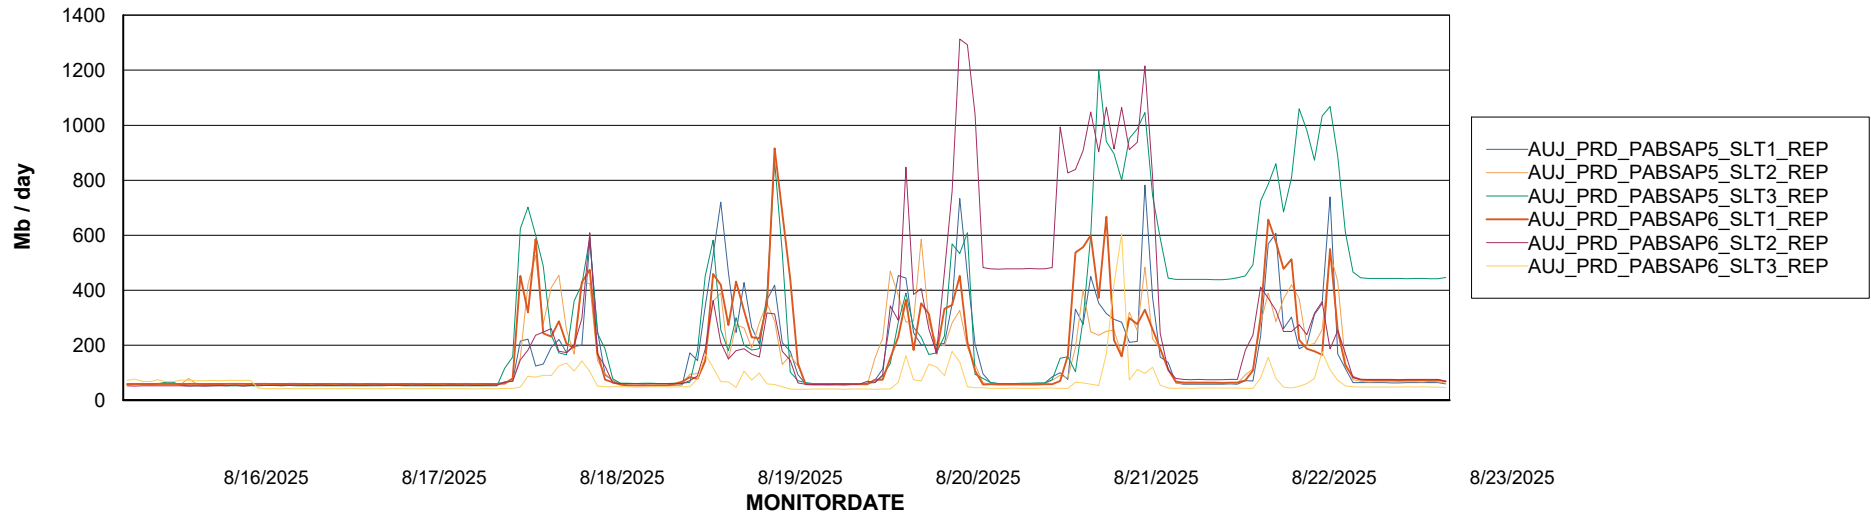

ABSSolute Application ReportServer Services

Avg memory used per ReportServer Service