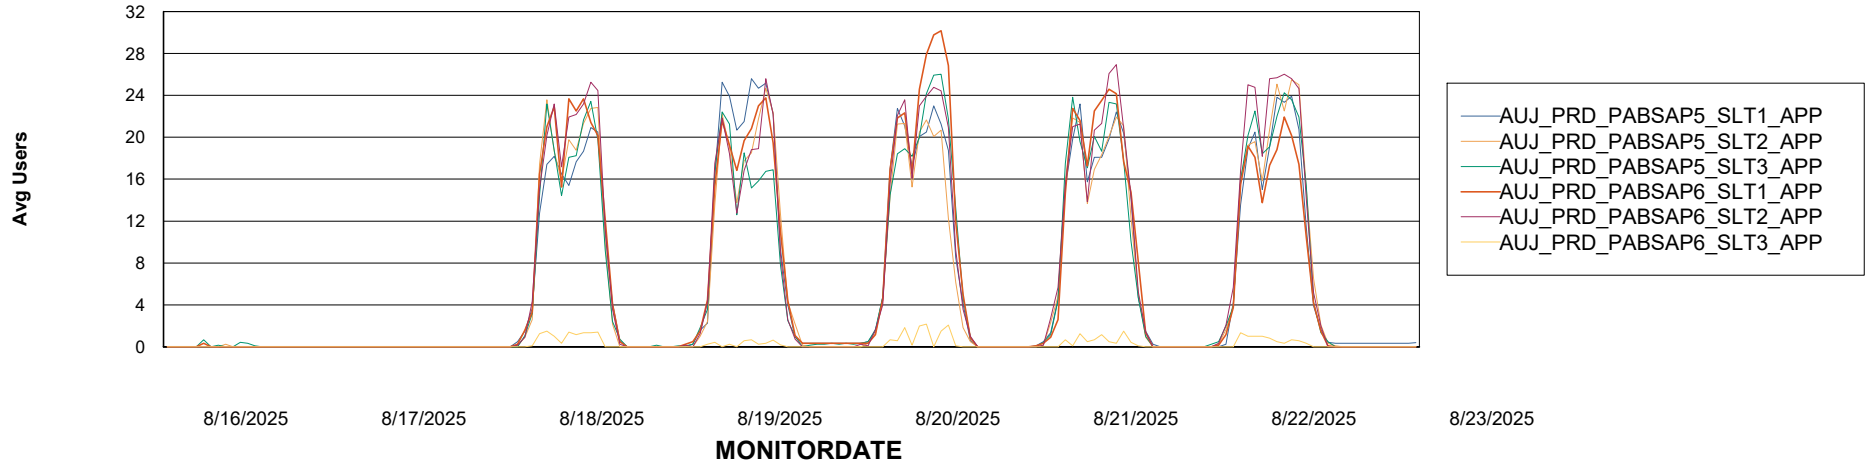

Weekly SLA Customer Report

Customer AUJ_Production
Database ID 41

ABSSolute Application Server Services

Avg memory used per ABS Server Service

Avg users per day per ABS server

Weekly SLA Customer Report

Customer AUJ_Production
Database ID 41