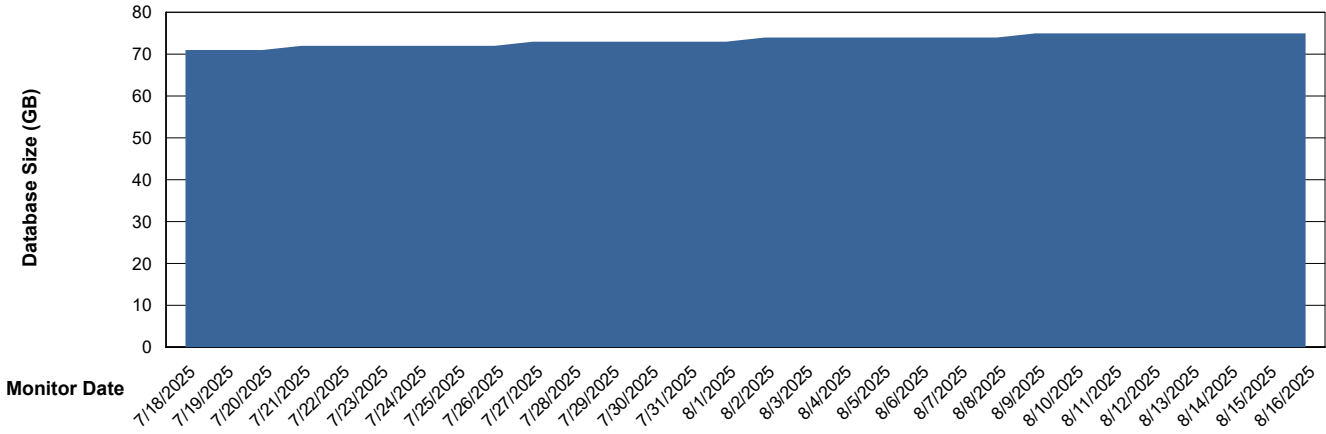

Database growth over last month

Database Tablespace XMX_PROD_ABSDB01_PRDB_ABS1

Date	Tablespace Name	Filesize (Gb)	Usedsize (Gb)	Percentage free
8/16/2025	ABSDATA	68	56	18
	INDX	8	0	100
8/15/2025	ABSDATA	68	56	18
	INDX	8	0	100
8/14/2025	ABSDATA	68	55	19
	INDX	8	0	100
8/13/2025	ABSDATA	68	55	19
	INDX	8	0	100
8/12/2025	ABSDATA	68	55	19
	INDX	8	0	100
8/11/2025	ABSDATA	68	55	19
	INDX	8	0	100
8/10/2025	ABSDATA	63	55	13
	INDX	8	0	100