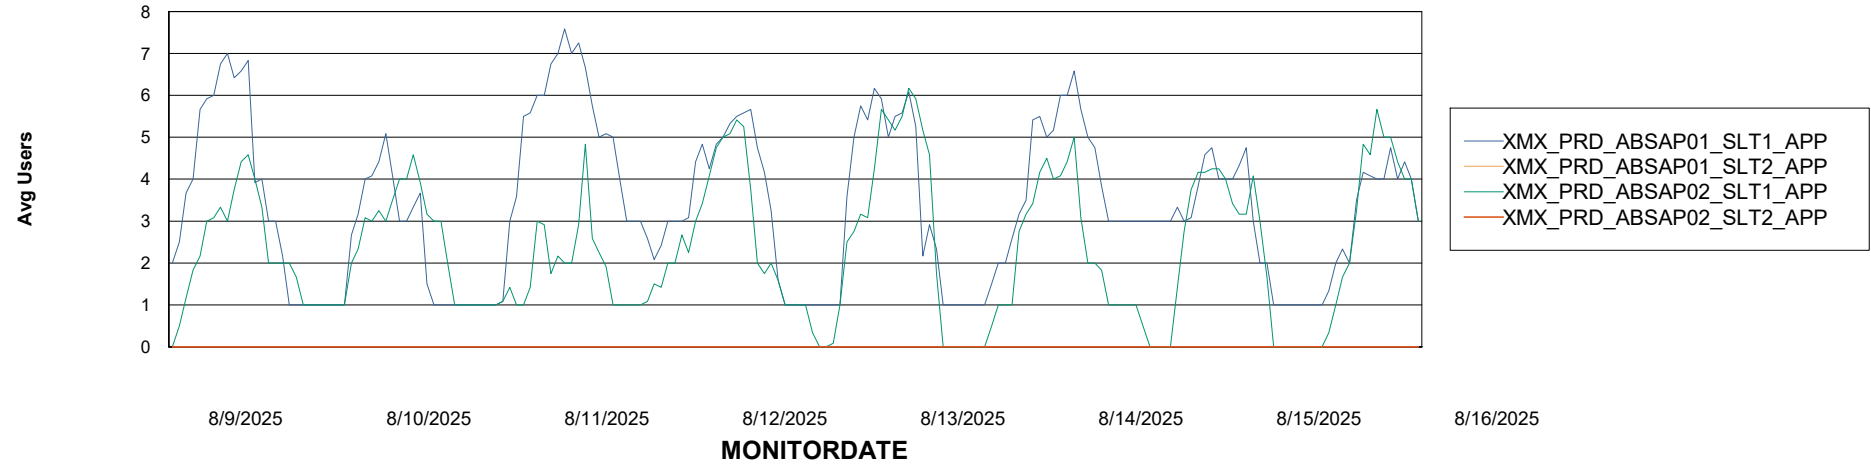

Avg users per day per ABS server