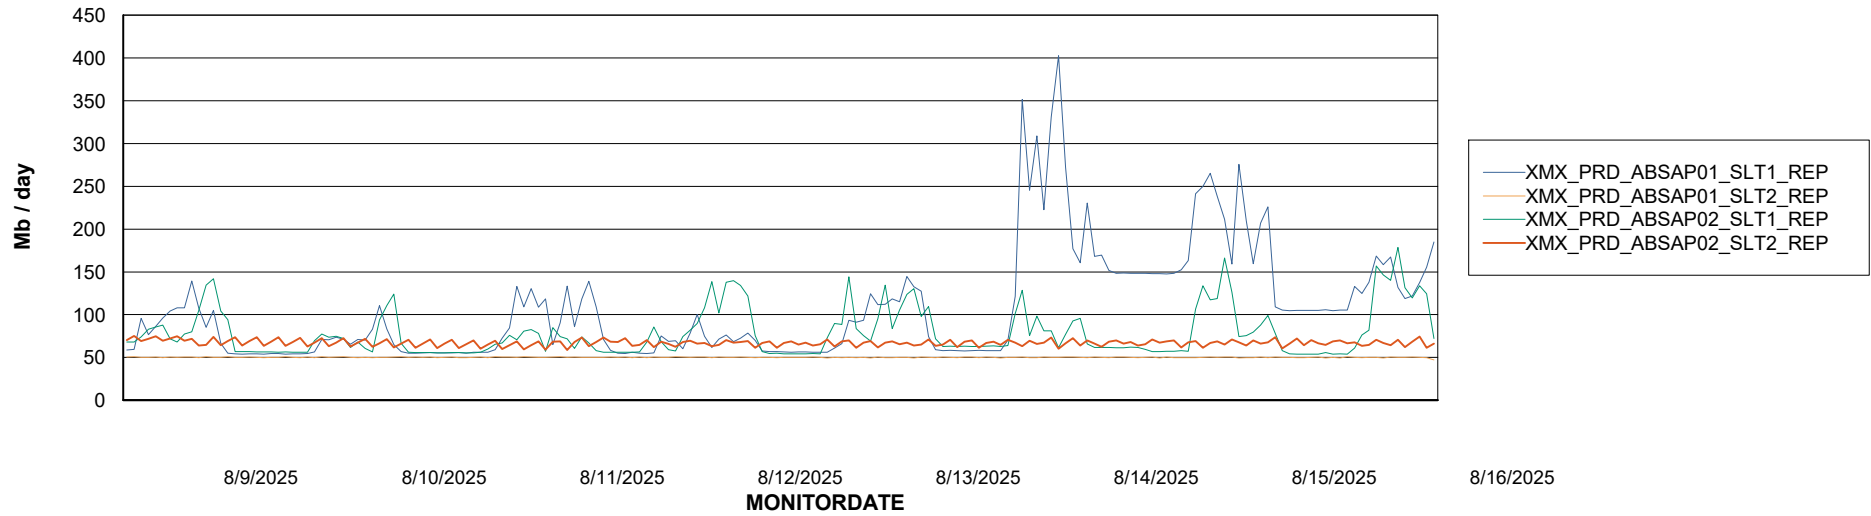

ABSSolute Application ReportServer Services

Avg memory used per ReportServer Service