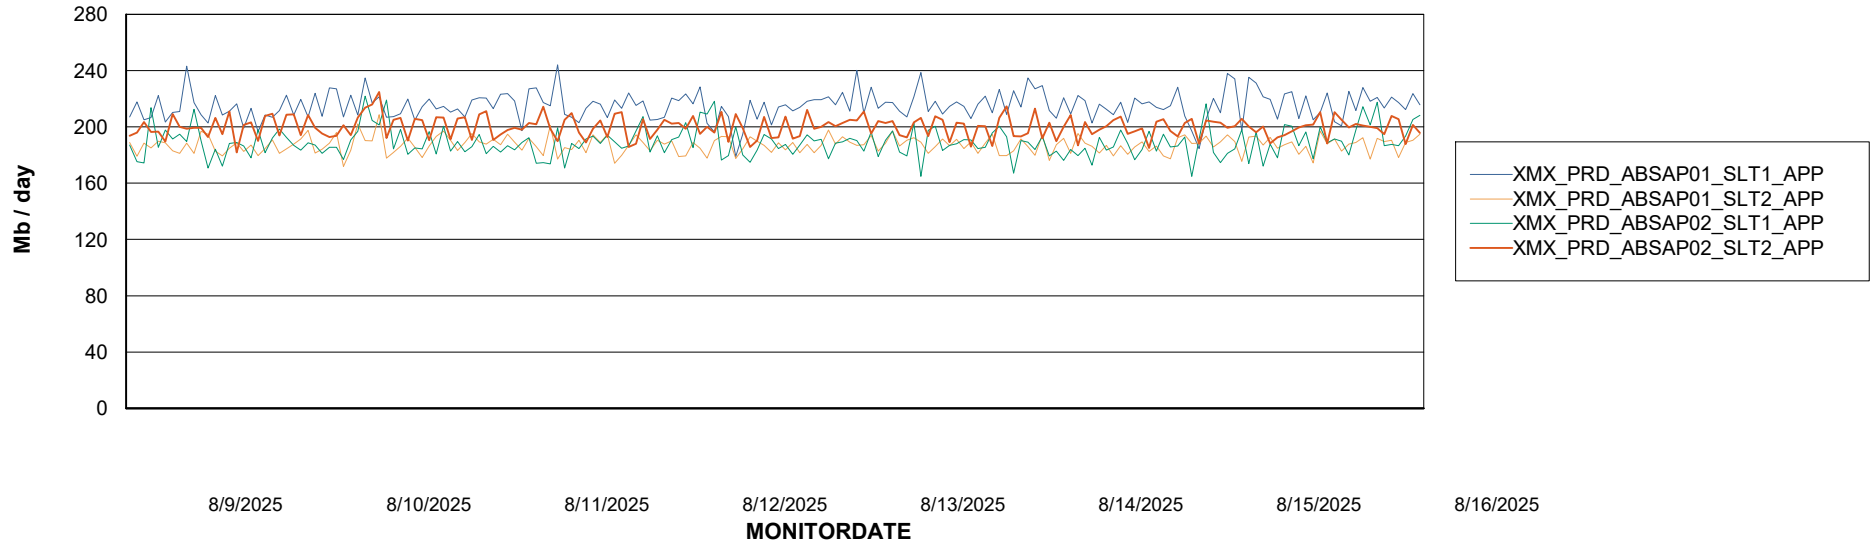

ABSSolute Application Server Services

Avg memory used per ABS Server Service