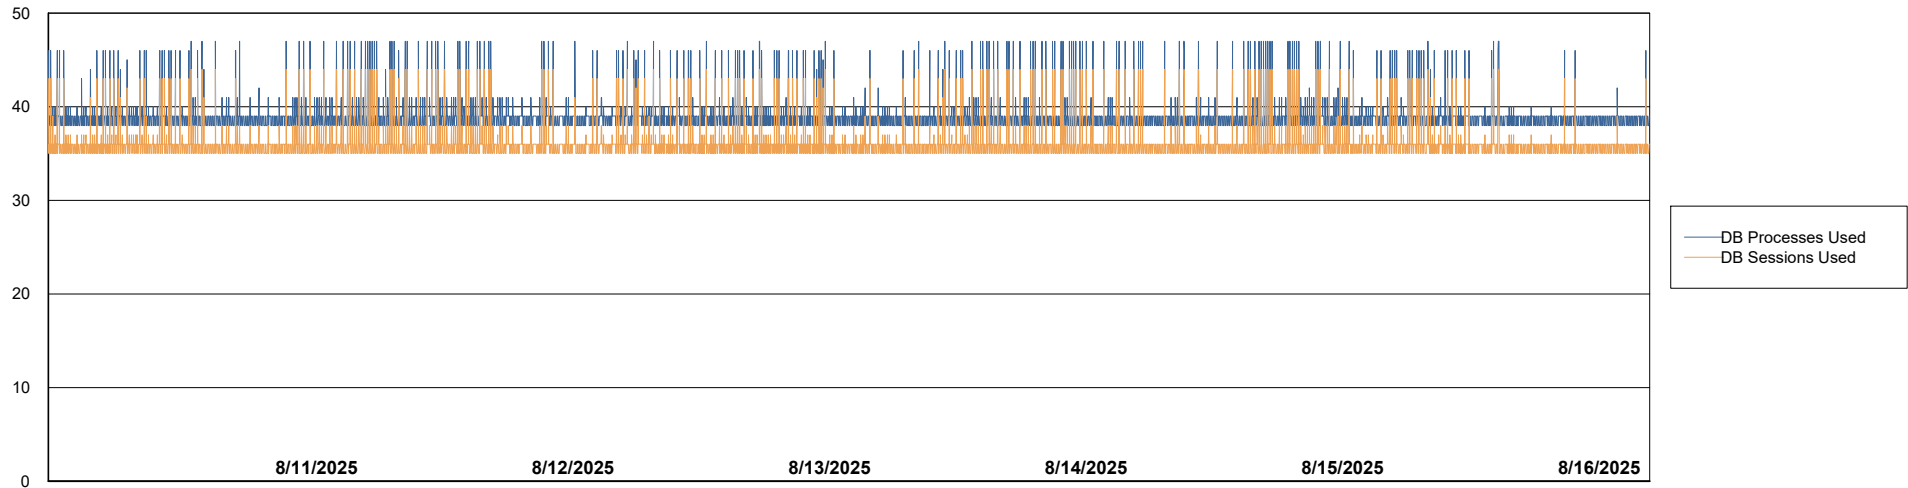

Database Performance VOS_PRD_ABSORA2-2022_HSBABS1

DB Processes Max 1,000