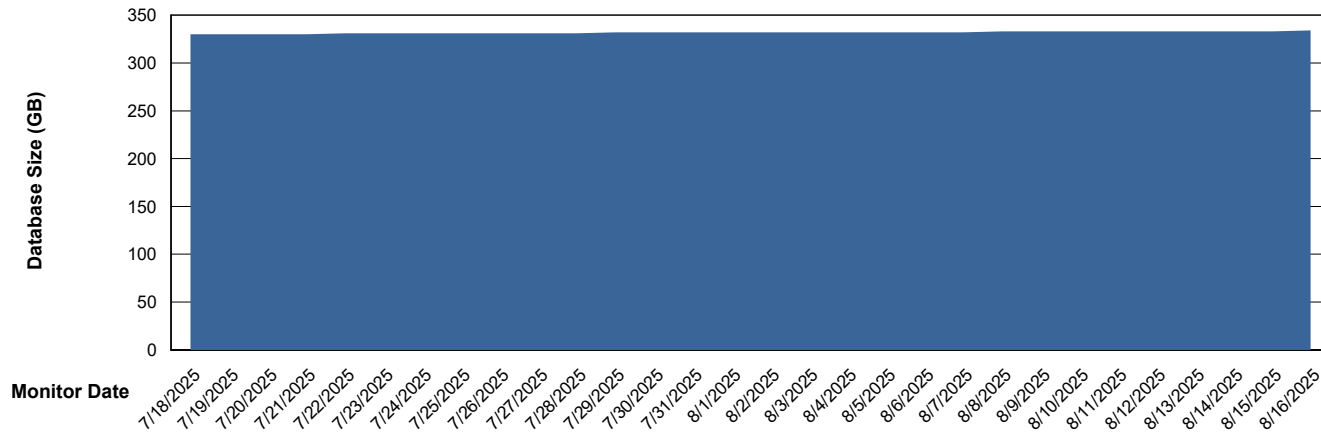

DATABASE SIZE VOS_PRD_ABSBI-2025_ABS1

Database growth over last month