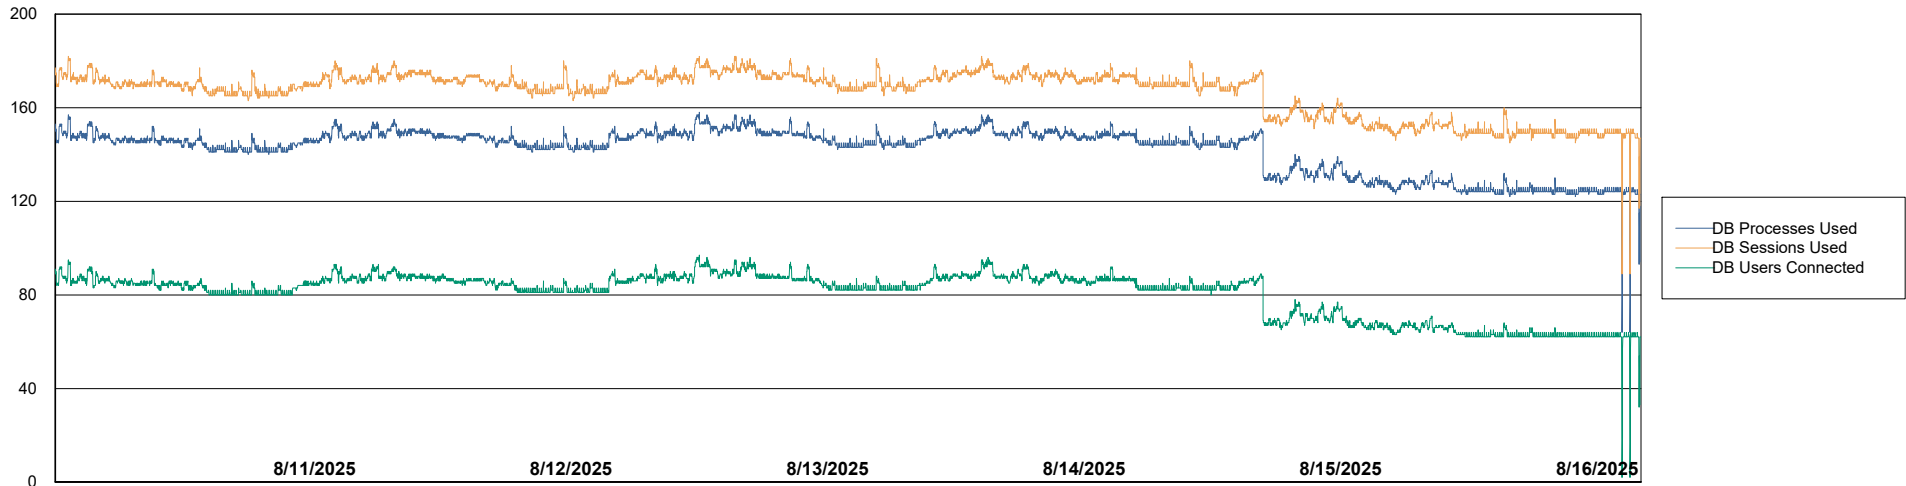

Database Performance VOS_PRD_ABSORA1-2022_ABS1