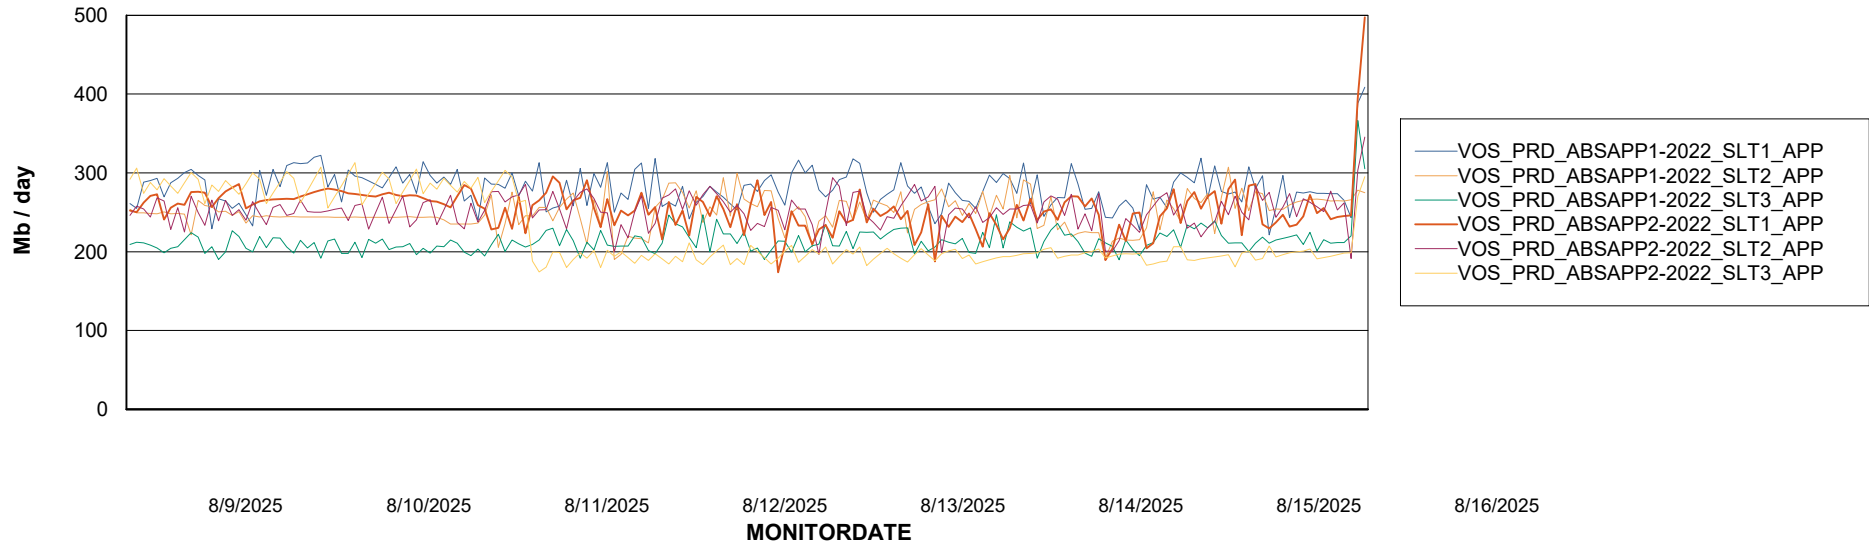

ABSSolute Application Server Services

Avg memory used per ABS Server Service