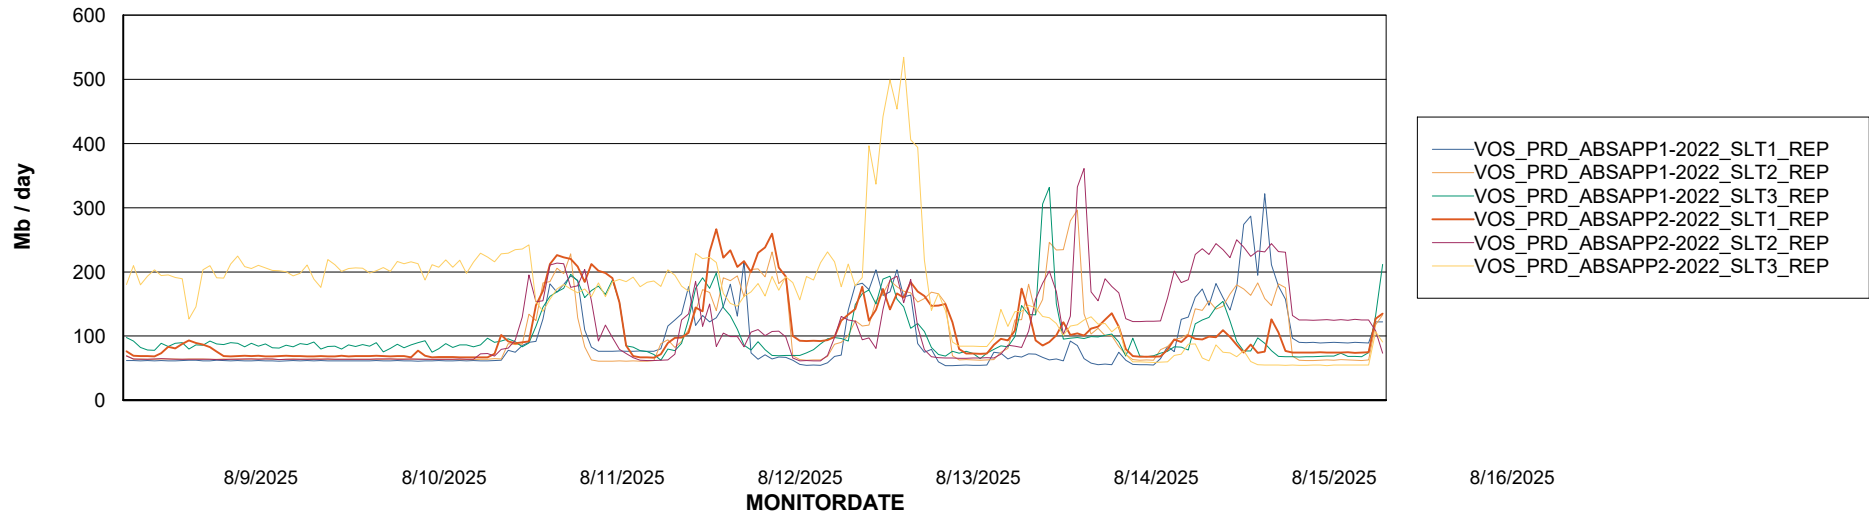

ABSSolute Application ReportServer Services

Avg memory used per ReportServer Service