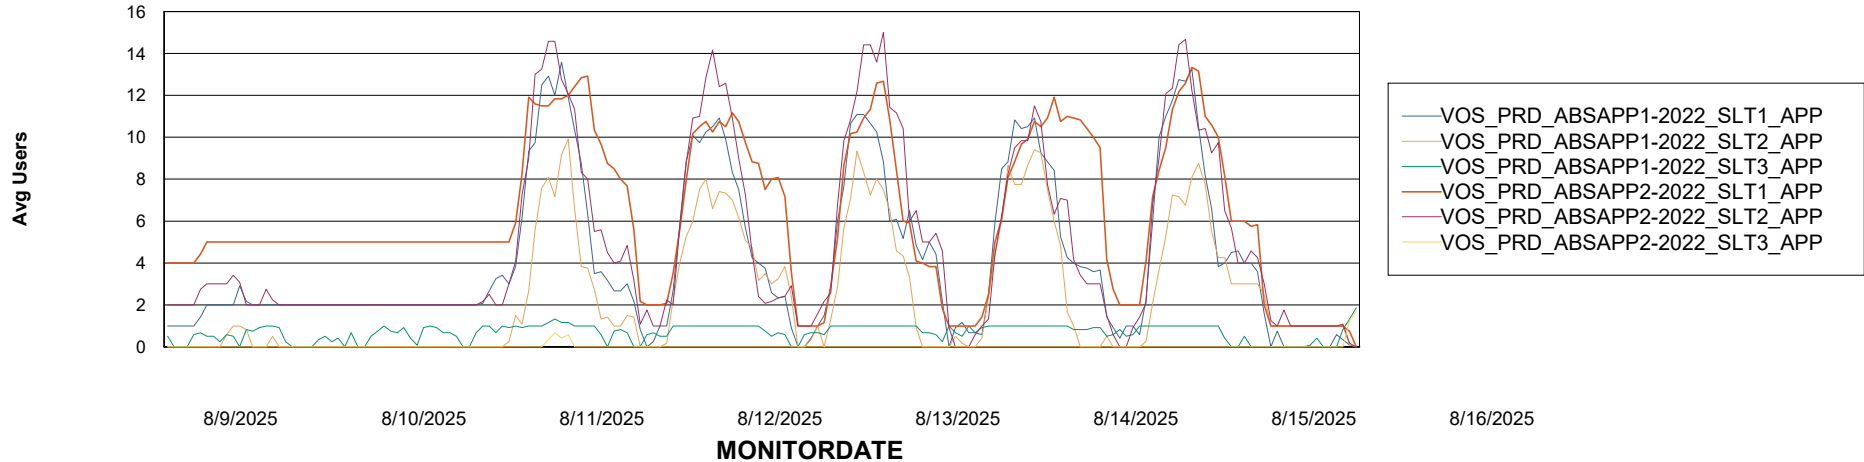

Avg users per day per ABS server