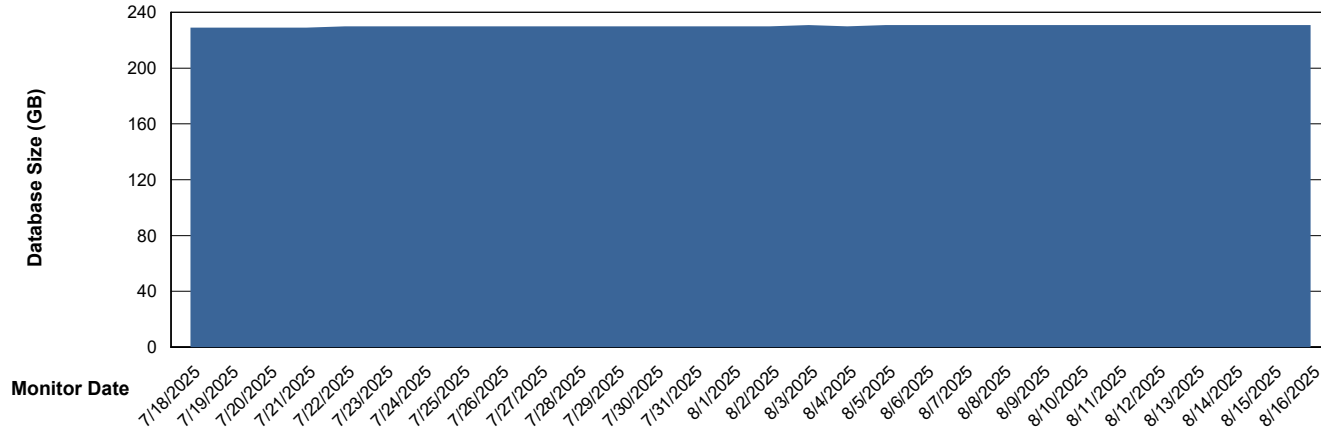

DATABASE SIZE VOS_PRD_ABSBI-2018_ABS1

Database growth over last month