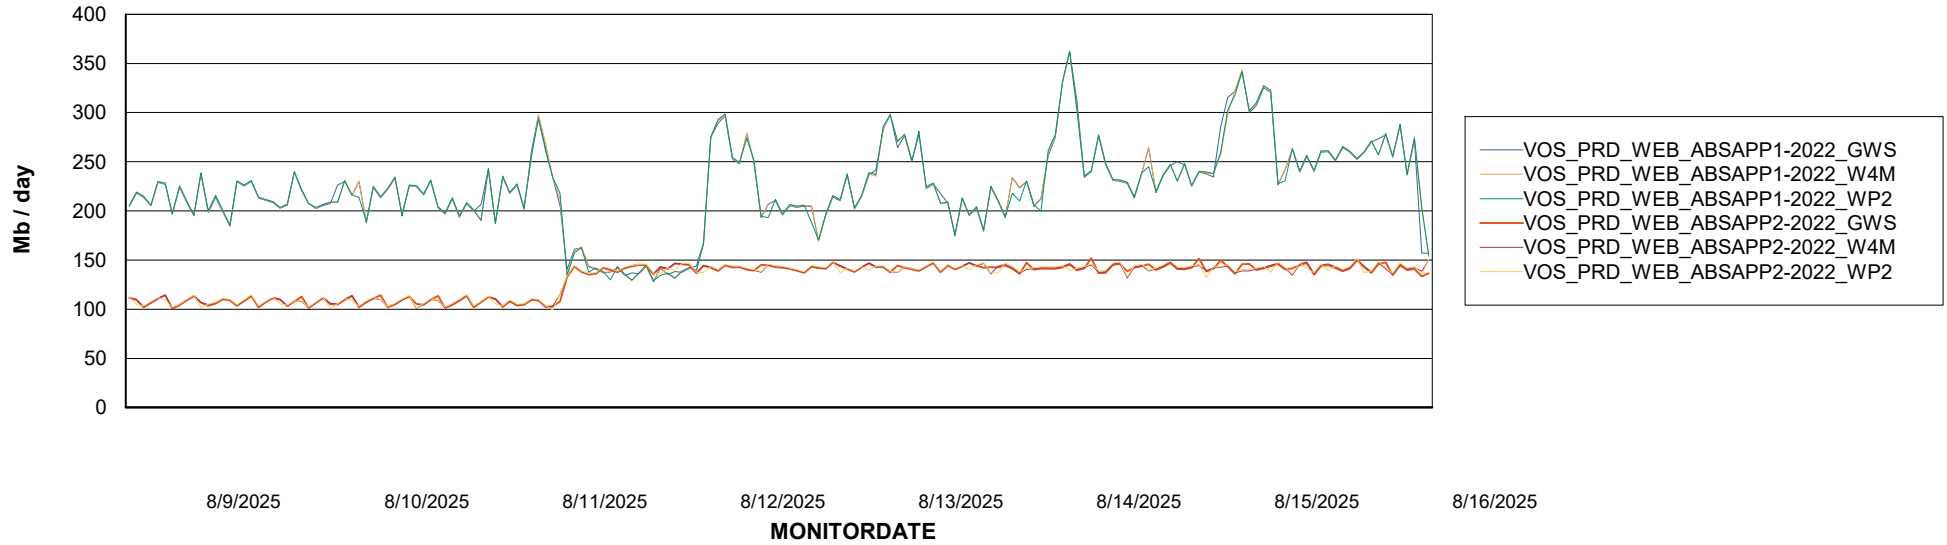

ABSSolute Web Component Services

Avg memory used per ABS Web component