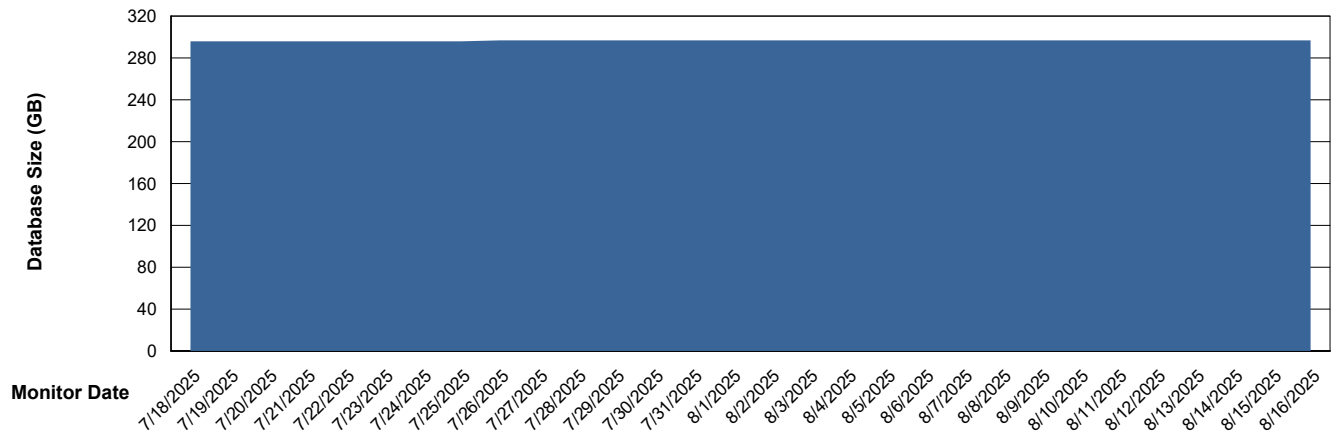

DATABASE SIZE STK_PRD_ABSDBORACLE02_ABST

Database growth over last month