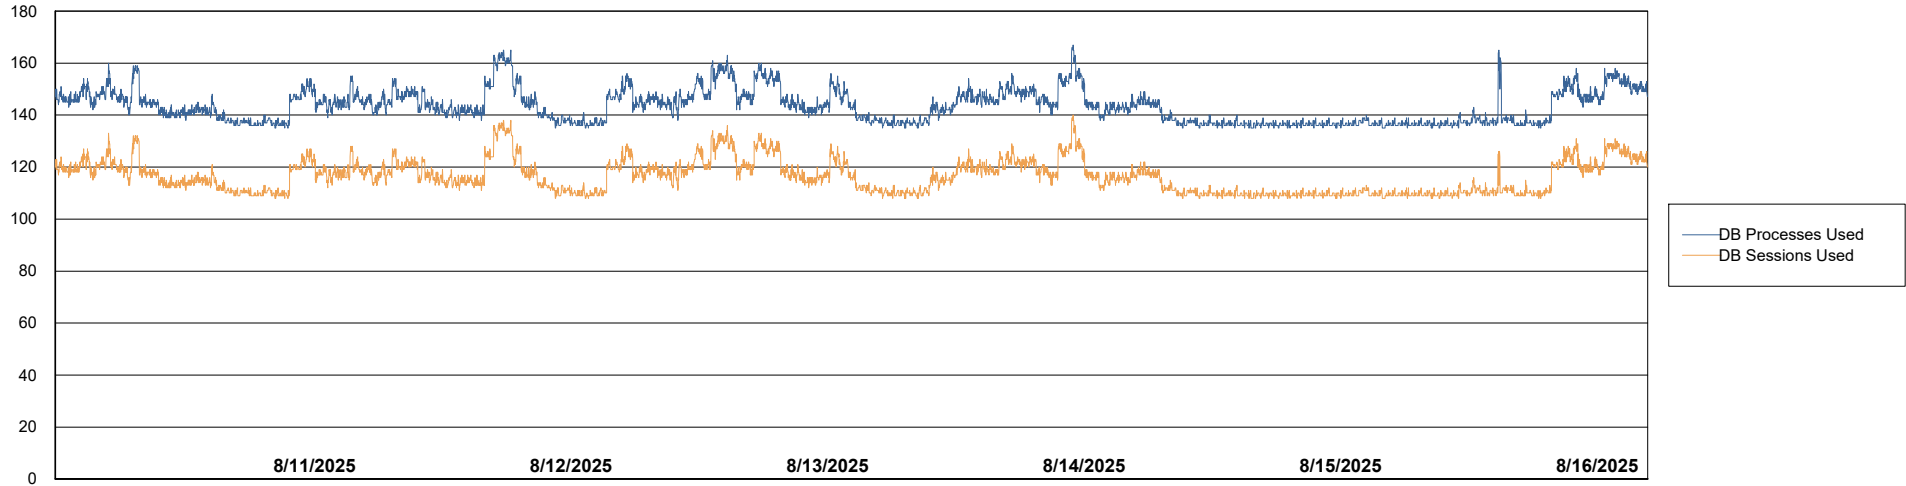

Database Performance STK_PRD_ABSDBORACLE01_ABS1

DB Processes Max 1,000