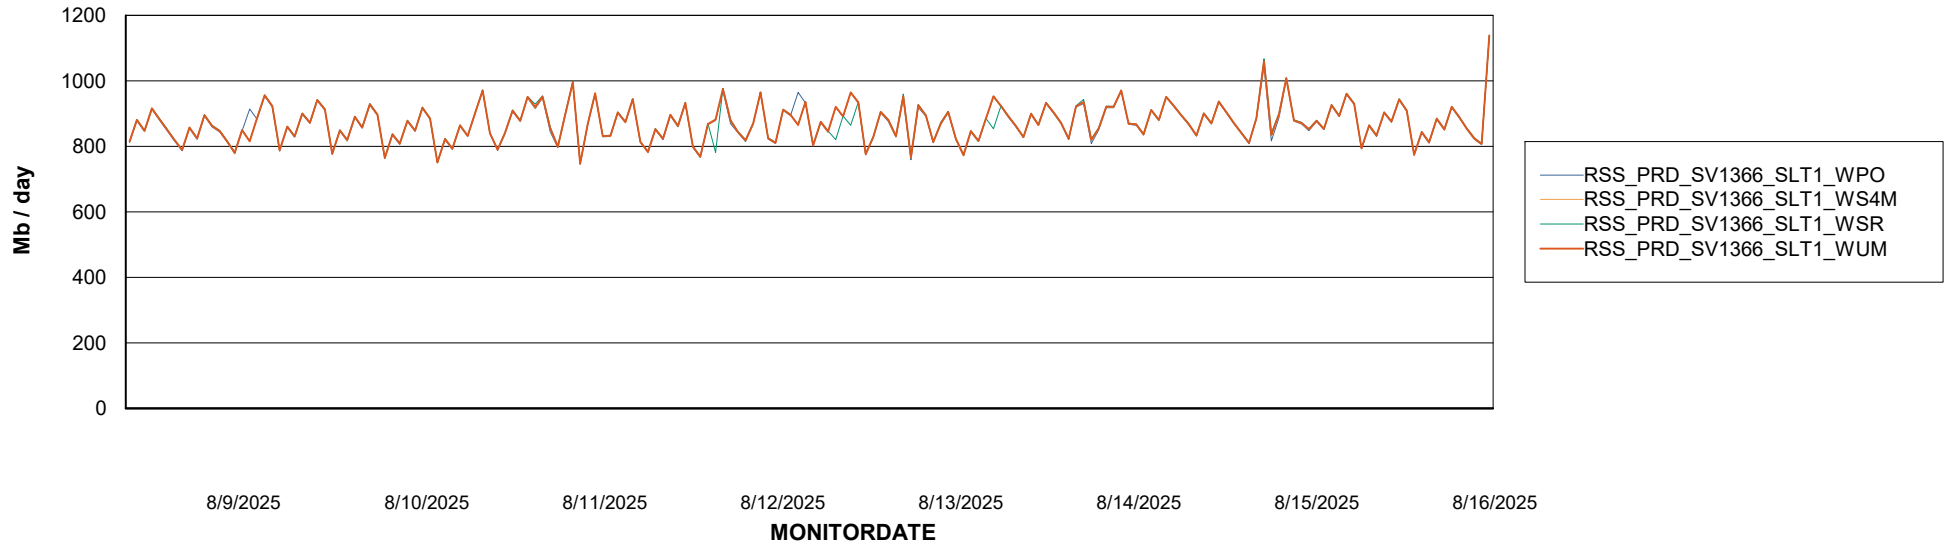

ABSSolute Web Component Services

Avg memory used per ABS Web component