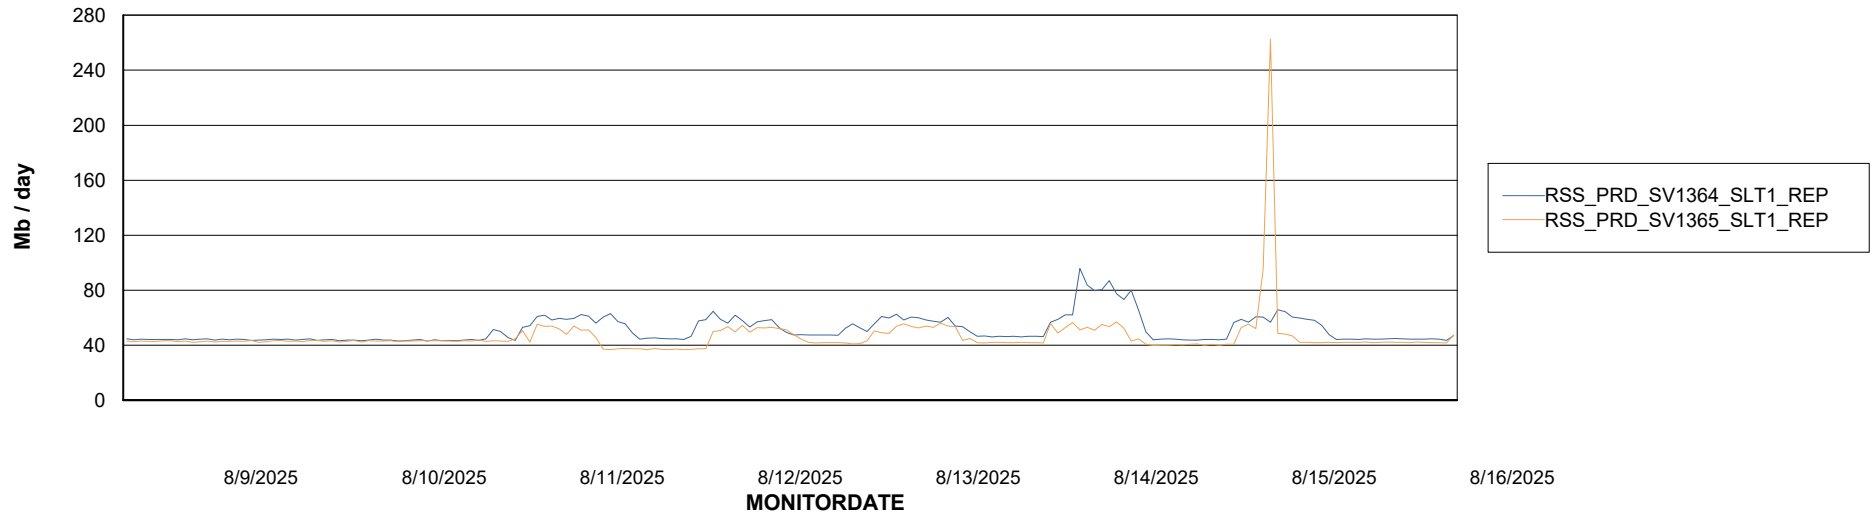

Avg memory used per ABS Server Service

Avg users per day per ABS server

Weekly SLA Customer Report

Customer RSS Production
Database ID 52

ABSSolute Application ReportServer Services

Avg memory used per ReportServer Service