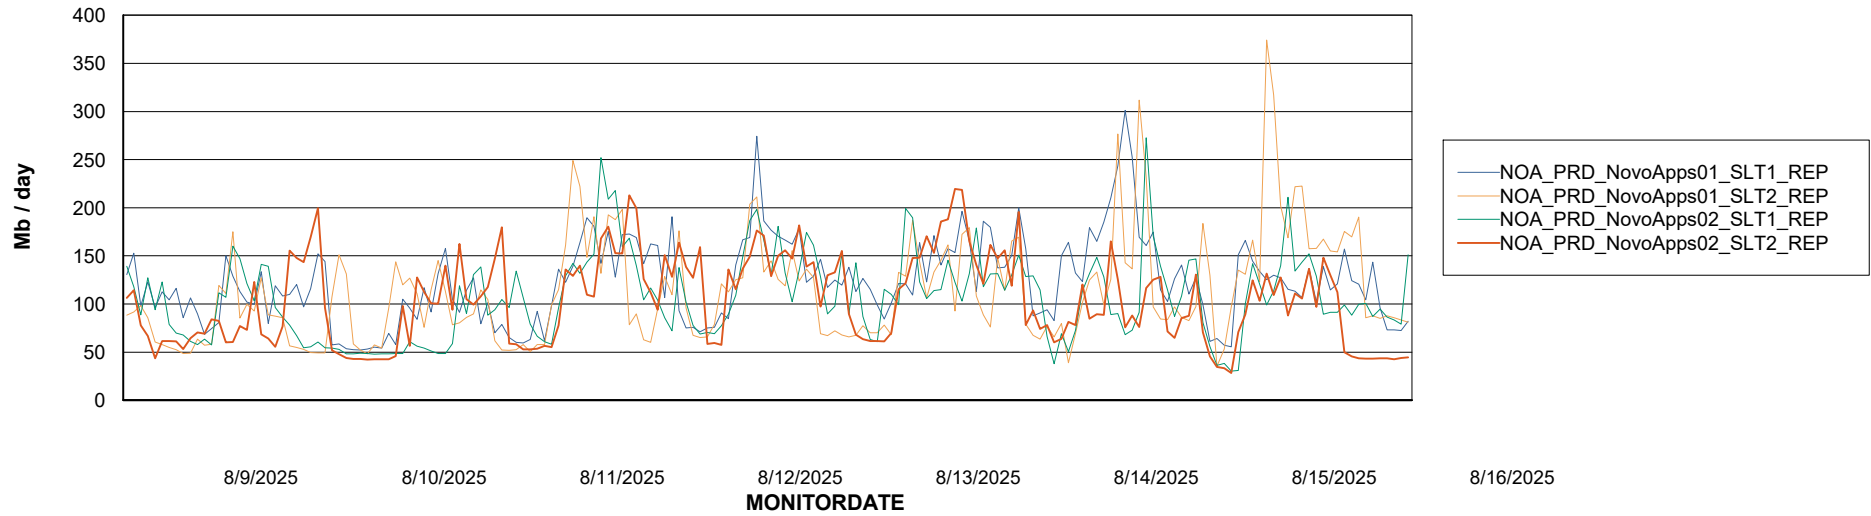

Avg memory used per ABS Server Service

Avg users per day per ABS server

Weekly SLA Customer Report

Customer NOA_Production (24/7)
Database ID 116

ABSSolute Application ReportServer Services

Avg memory used per ReportServer Service