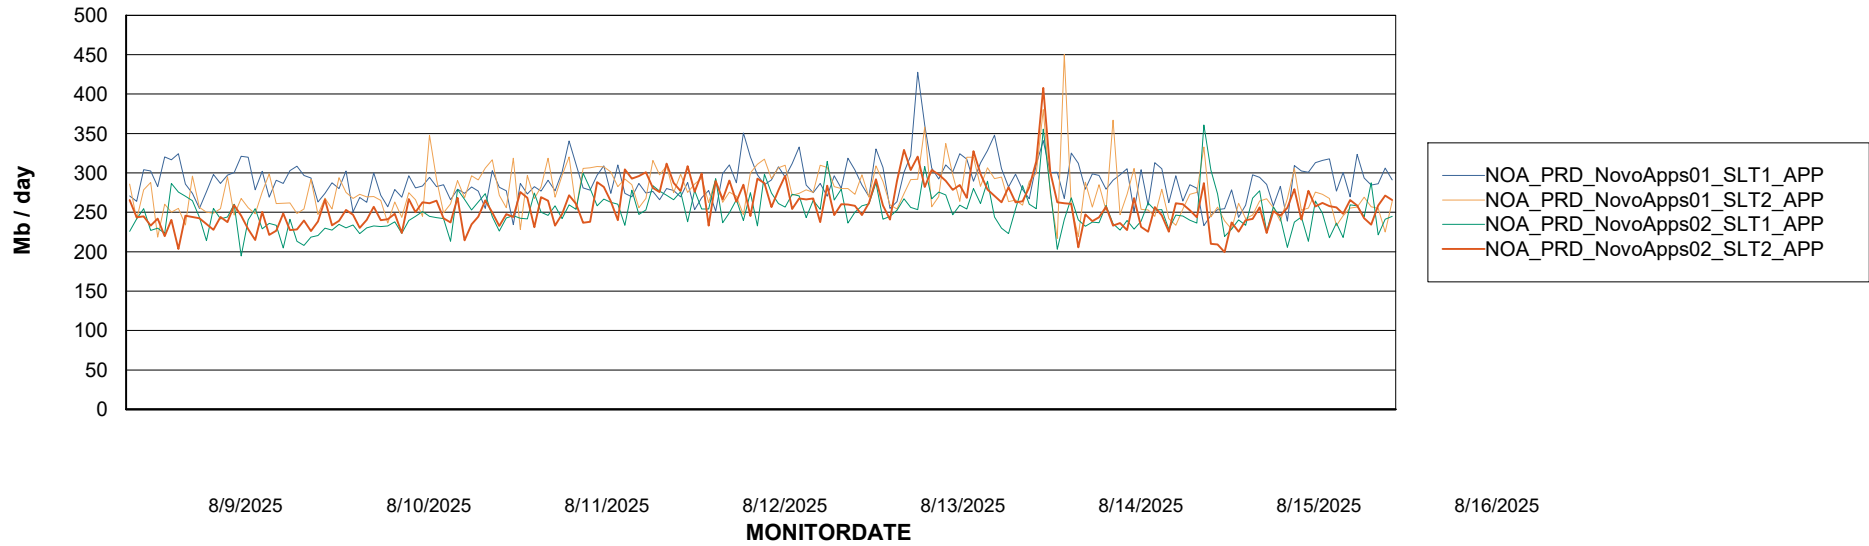

ABSSolute Application Server Services

Avg memory used per ABS Server Service