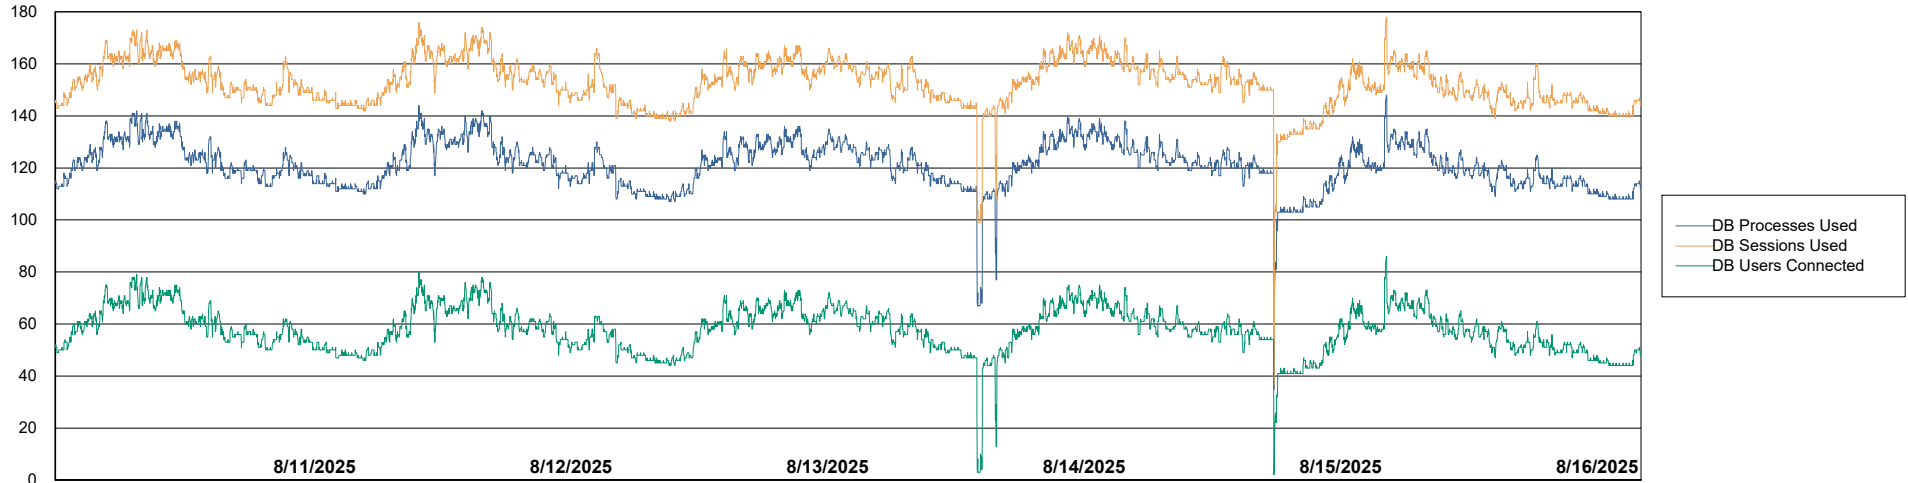

Weekly SLA Customer Report

Customer NOA_Production (24/7)
Database ID 116

Database Performance NOA_PRD_NHSBI_ABS1

Weekly SLA Customer Report

Customer NOA_Production (24/7)
Database ID 116

Database Performance NOA_PRD_NovoABS01_ABS1