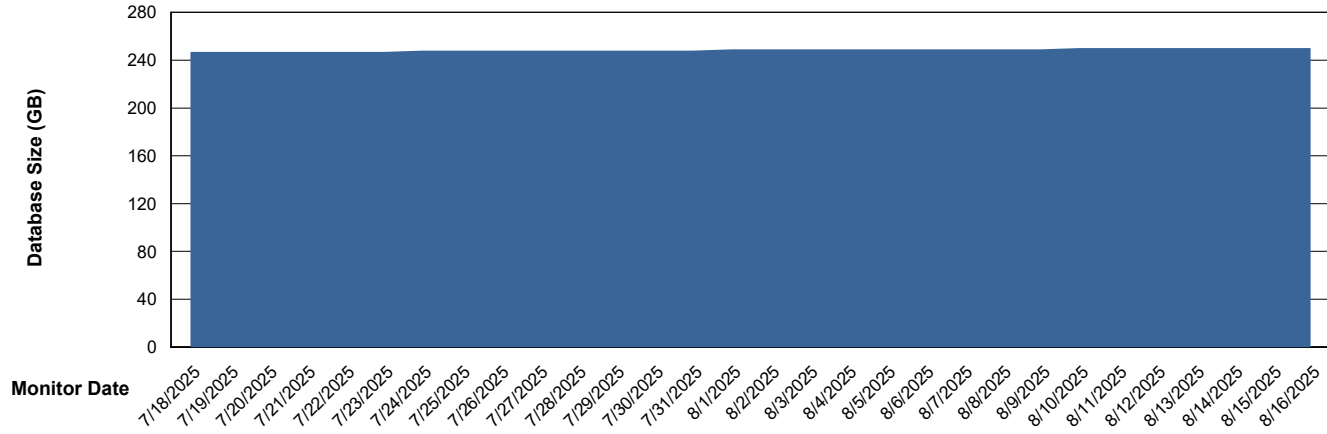

Weekly SLA Customer Report

Customer NOA_Production (24/7)
Database ID 116

Database Performance NOA_PRD_NovoABS03_HSBABS1

DB Processes Max 300

Weekly SLA Customer Report

Customer NOA_Production (24/7)
Database ID 116

DATABASE SIZE NOA_PRD_NHSBI_ABS1

Database growth over last month

DATABASE SIZE NOA_PRD_NovoABS01_ABS1

Database growth over last month

Weekly SLA Customer Report

Customer NOA_Production (24/7)
Database ID 116