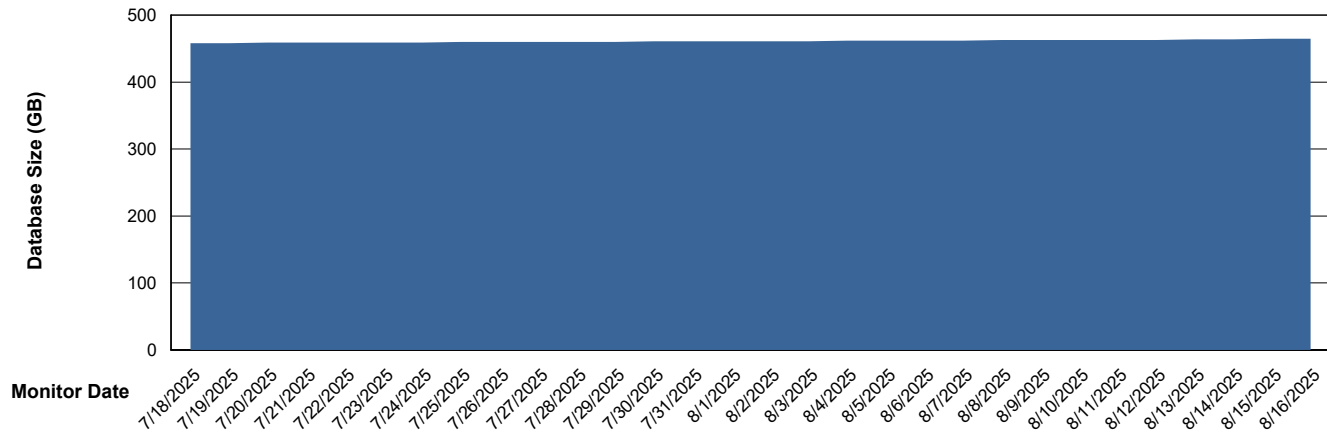

Weekly SLA Customer Report

Customer NOA_Production (24/7)
Database ID 116

Database Performance NOA_PRD_NovoABS03_HSBABS1

DB Processes Max 300

Weekly SLA Customer Report

Customer NOA_Production (24/7)
Database ID 116

DATABASE SIZE NOA_PRD_NHSBI_ABS1

Database growth over last month

DATABASE SIZE NOA_PRD_NovoABS01_ABS1

Database growth over last month

Weekly SLA Customer Report

Customer NOA_Production (24/7)
Database ID 116