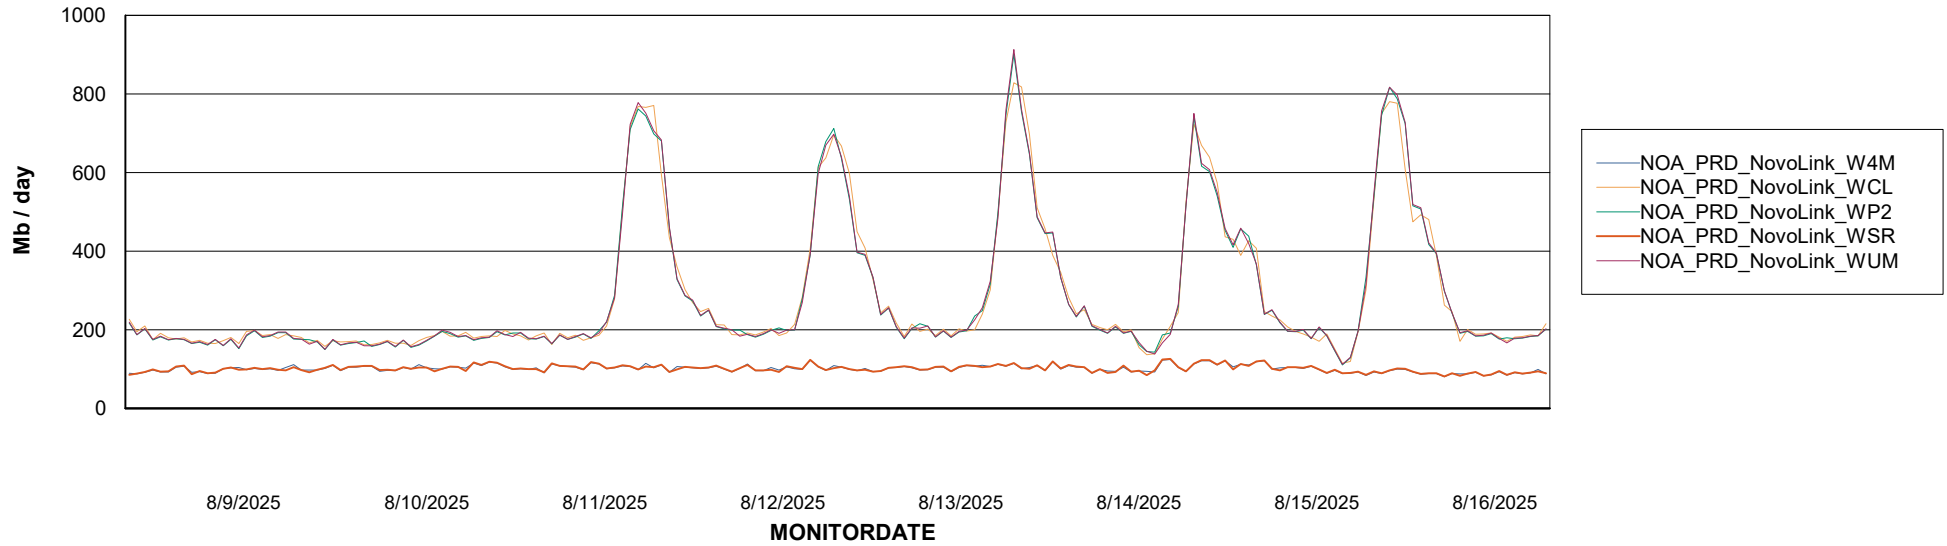

ABSSolute Web Component Services

Avg memory used per ABS Web component