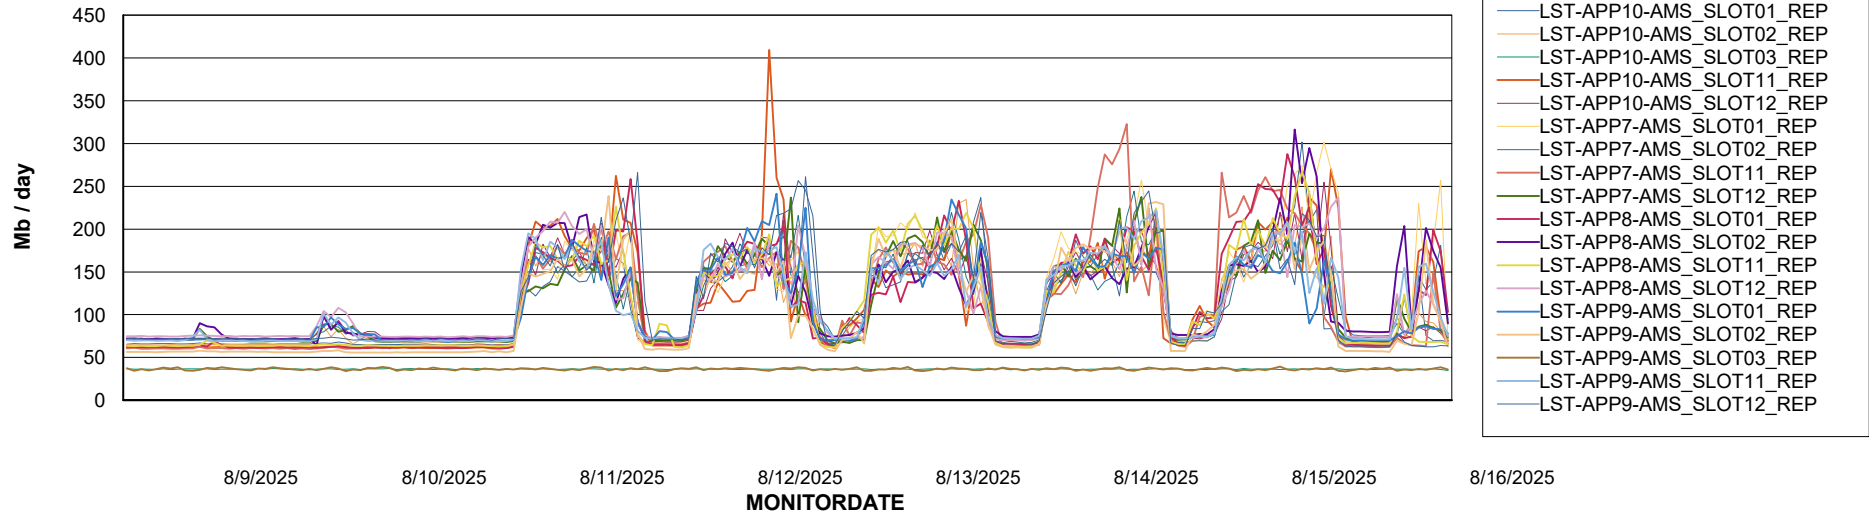

ABSSolute Application ReportServer Services

Avg memory used per ReportServer Service