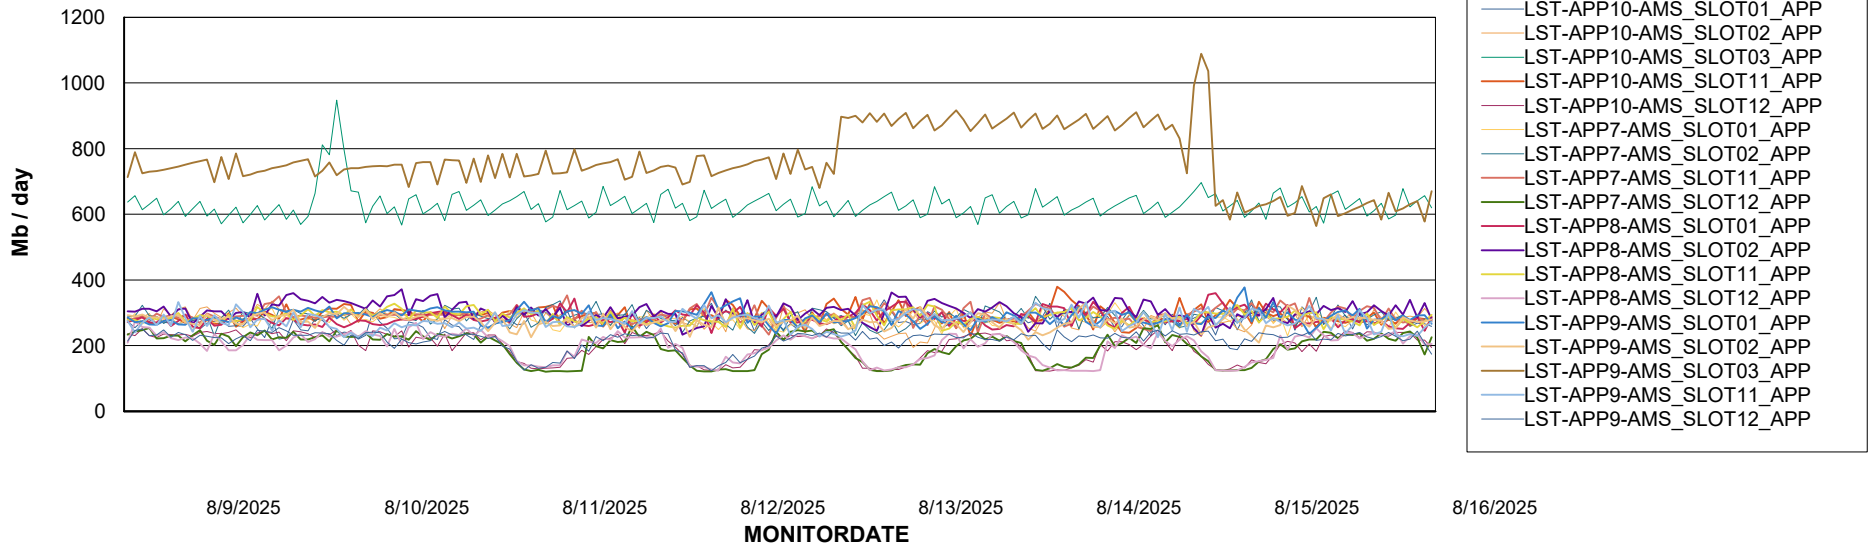

ABSSolute Application Server Services

Avg memory used per ABS Server Service