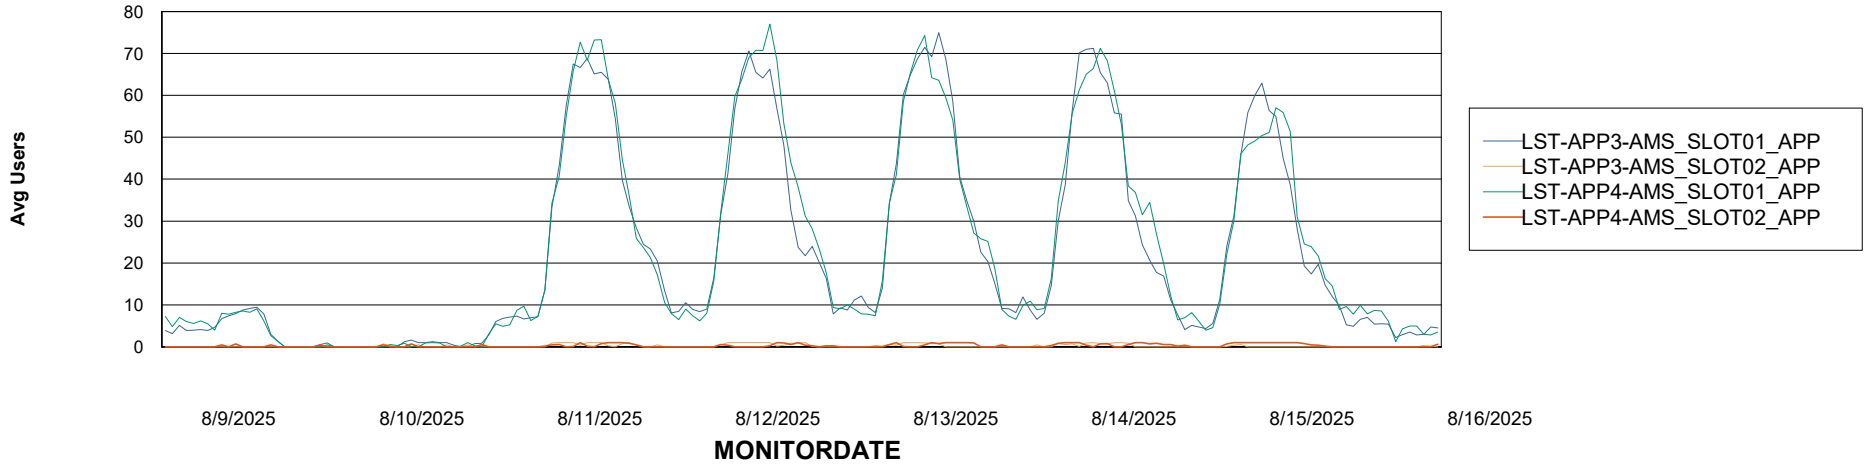

Weekly SLA Customer Report

Customer LST OCI AMS Production ABSME
Database ID 213

ABSSolute Application Server Services

Avg memory used per ABS Server Service

Avg users per day per ABS server

Weekly SLA Customer Report