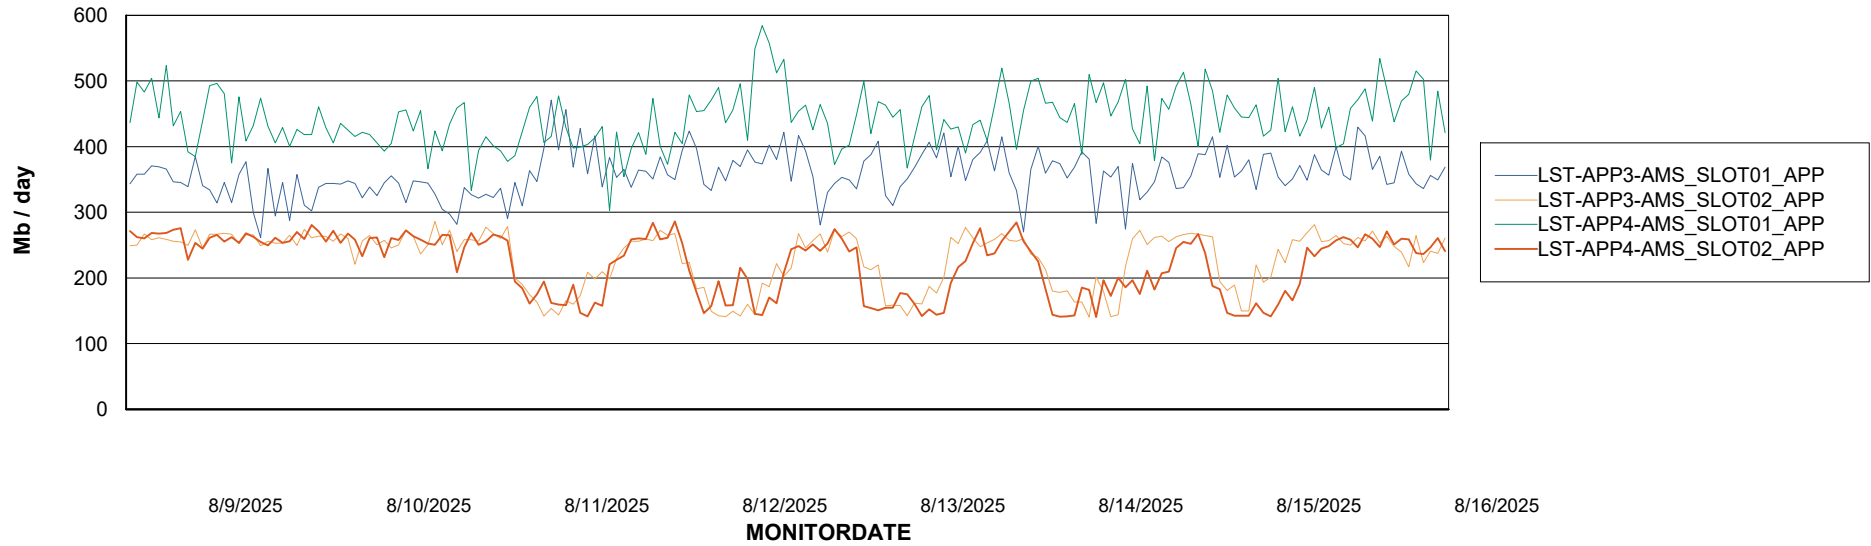

ABSSolute Application Server Services

Avg memory used per ABS Server Service