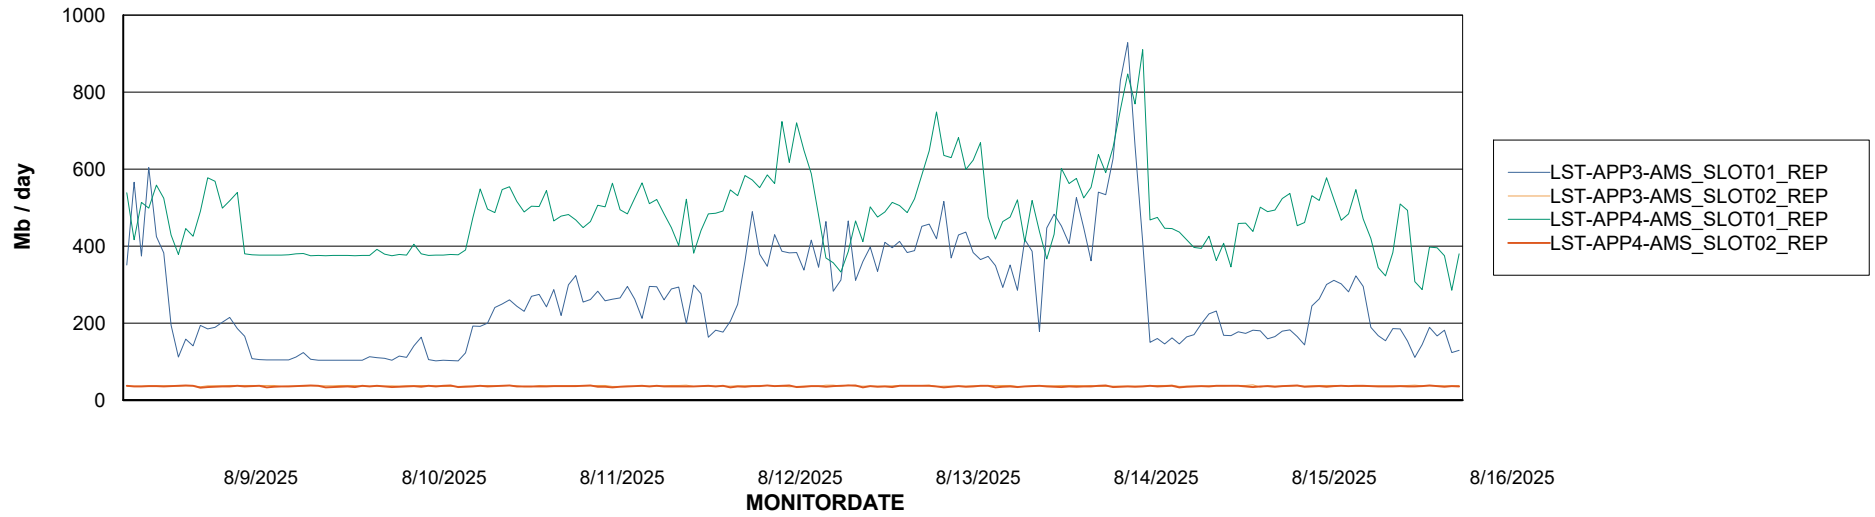

ABSSolute Application ReportServer Services

Avg memory used per ReportServer Service