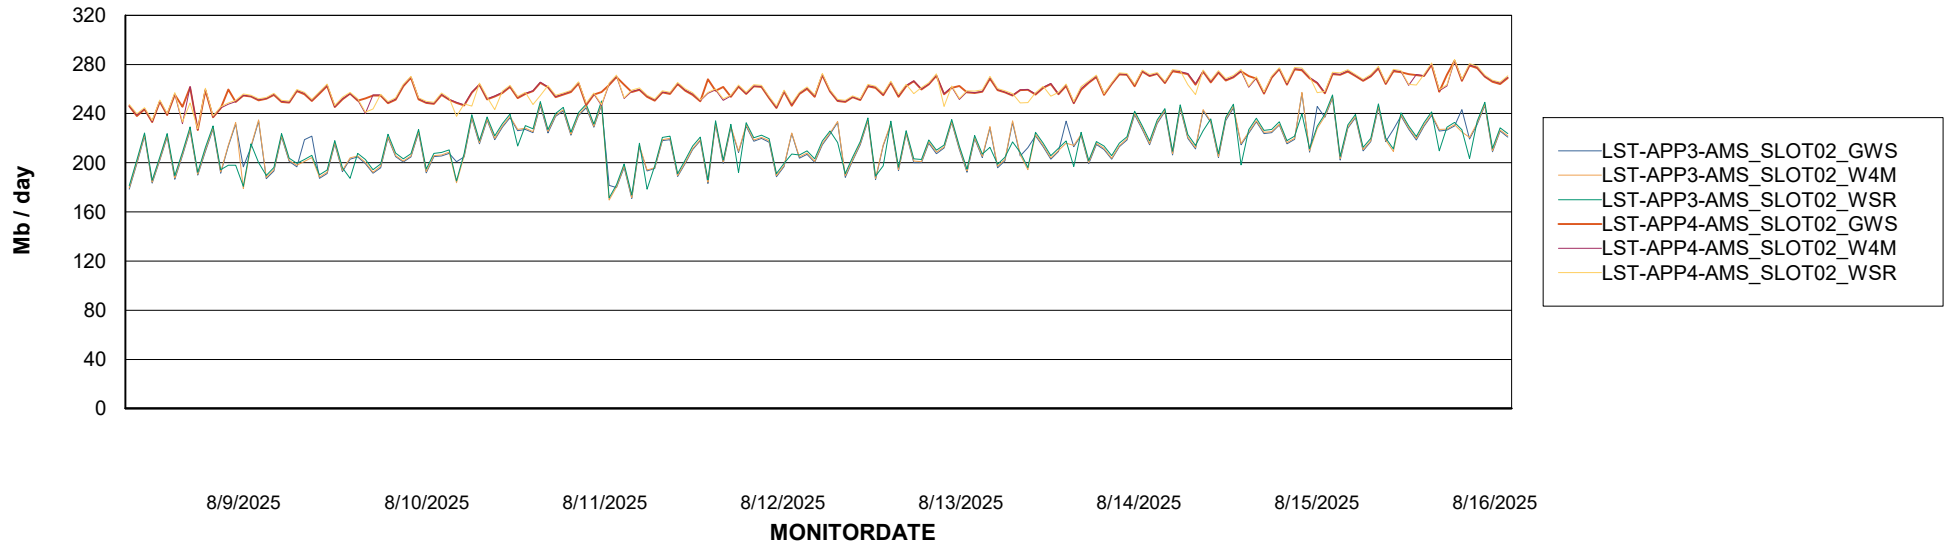

ABSSolute Web Component Services

Avg memory used per ABS Web component