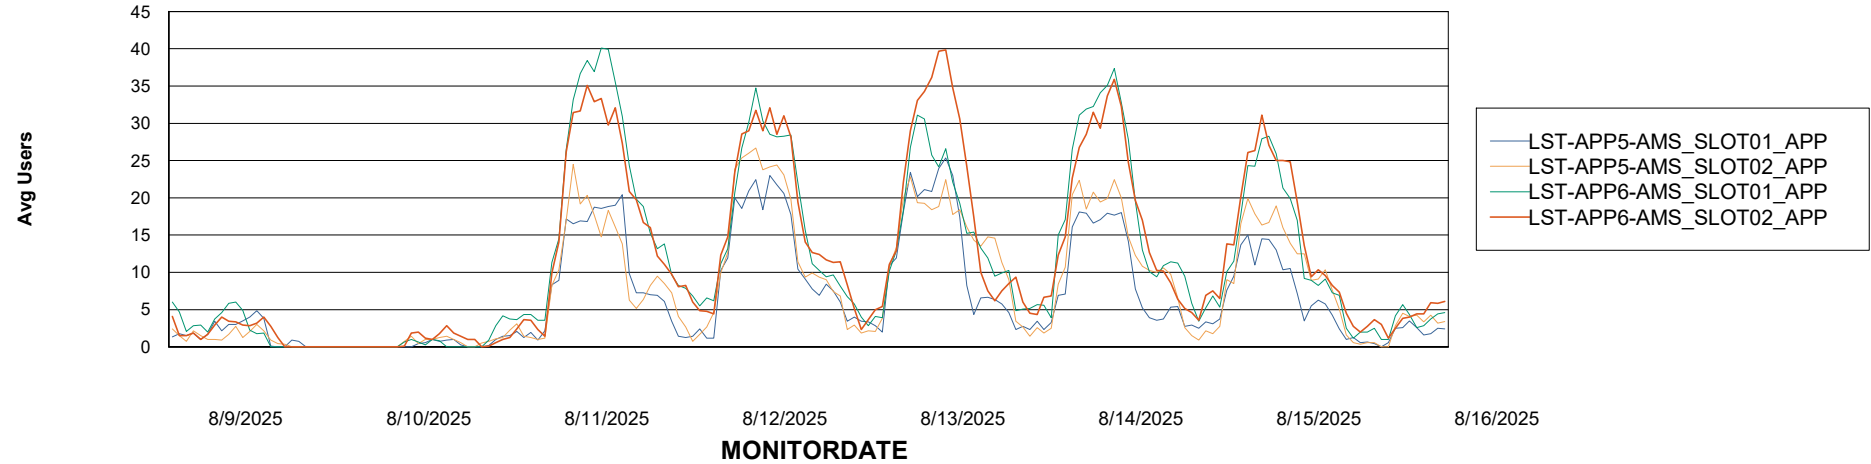

Weekly SLA Customer Report

Customer LST OCI AMS Production ABSEE
Database ID 206

ABSSolute Application Server Services

Avg memory used per ABS Server Service

Avg users per day per ABS server

Weekly SLA Customer Report