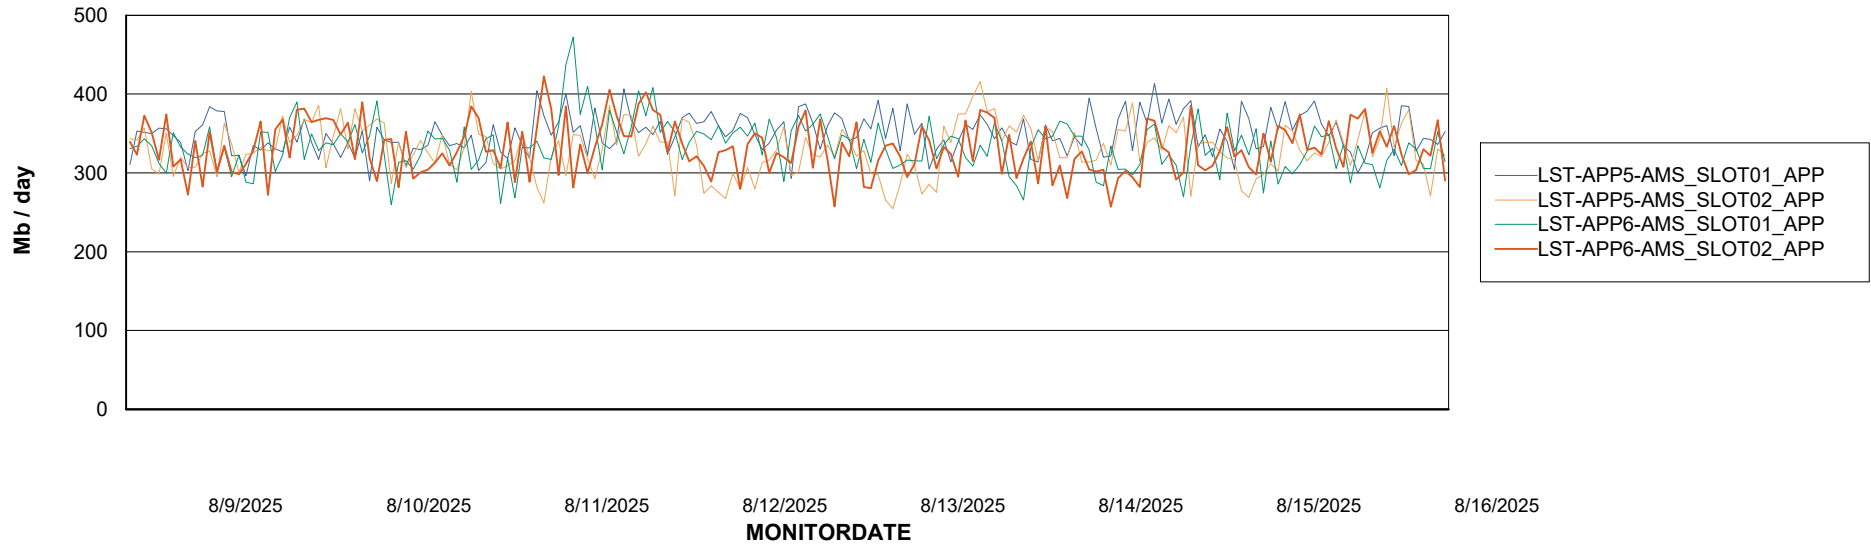

ABSSolute Application Server Services

Avg memory used per ABS Server Service