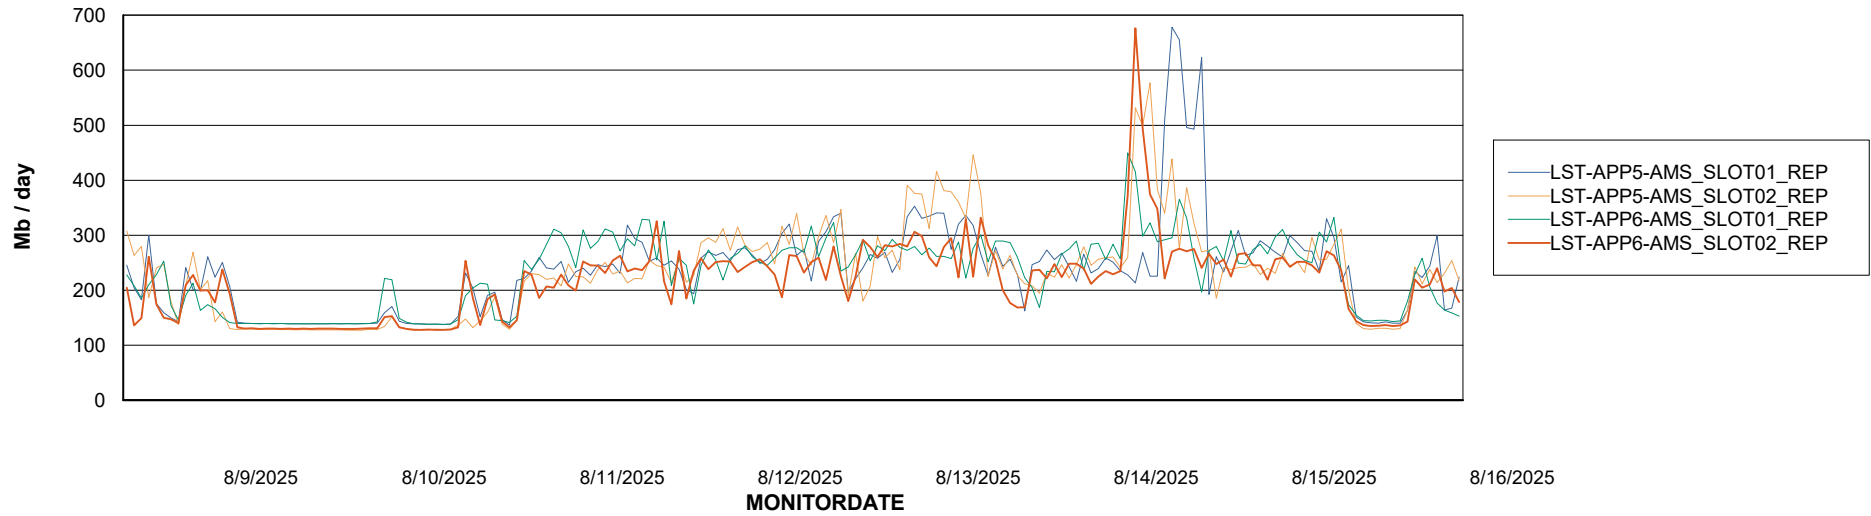

ABSSolute Application ReportServer Services

Avg memory used per ReportServer Service