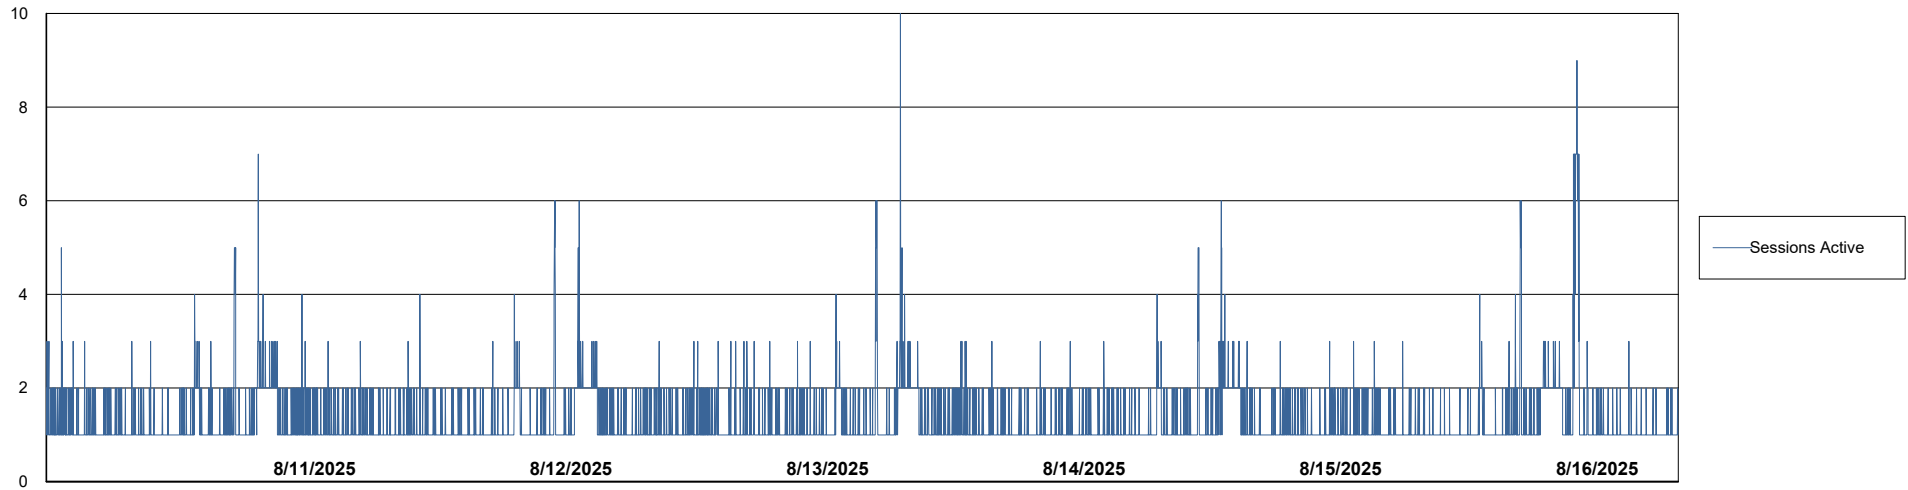

Database Performance LST-DBS5-AMS_DB_ABSEE