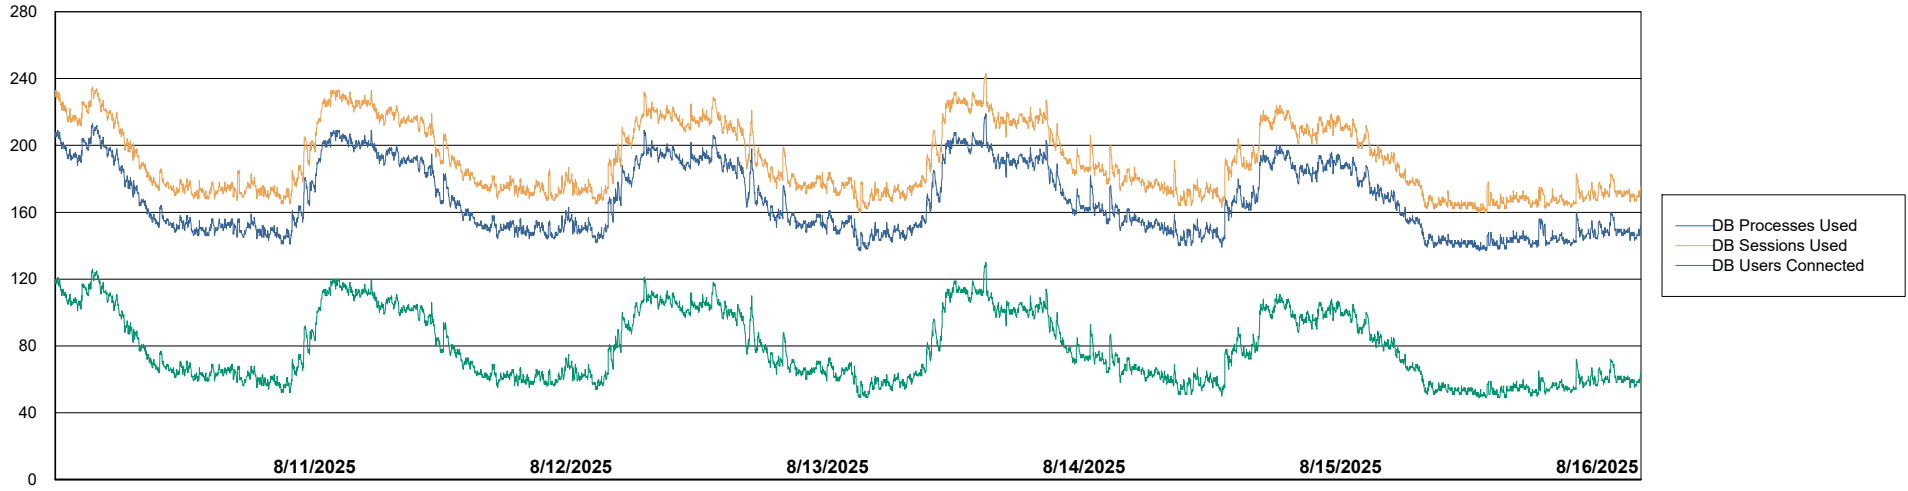

Database Performance LST-DBS5-AMS_DB_ABSEE