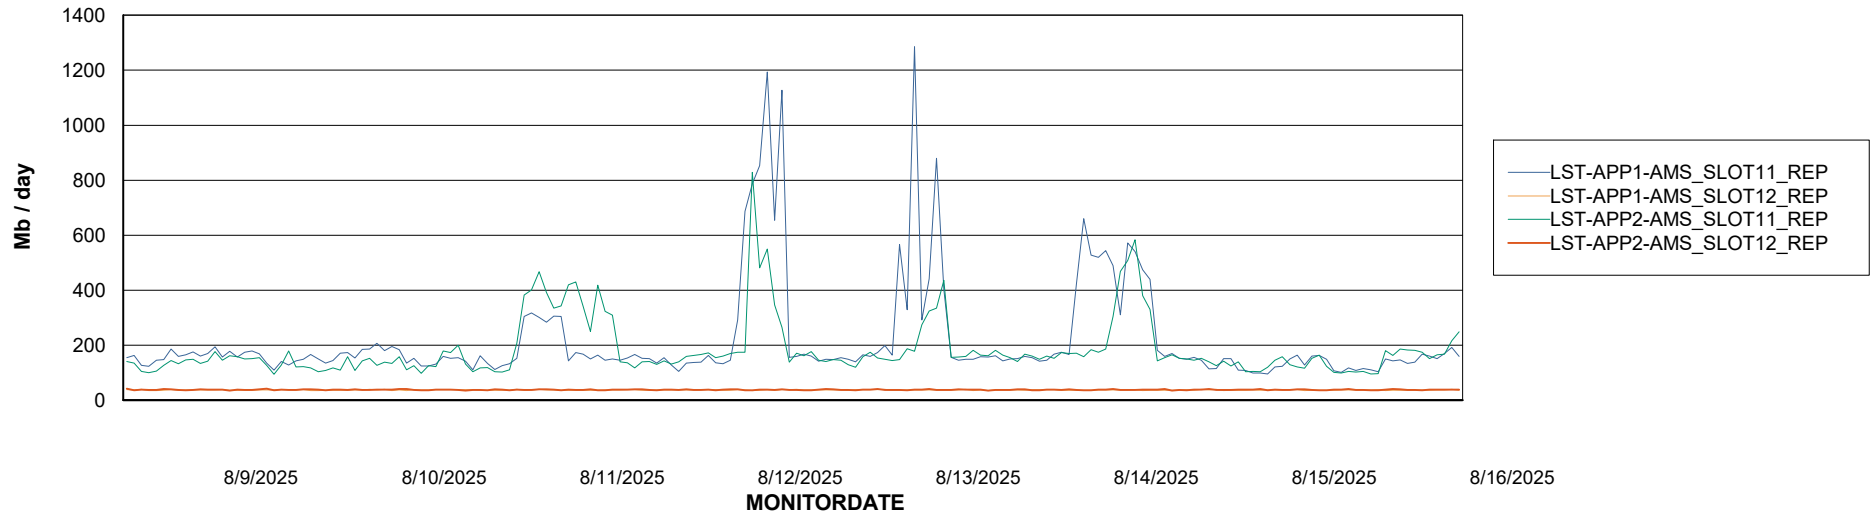

ABSSolute Application ReportServer Services

Avg memory used per ReportServer Service