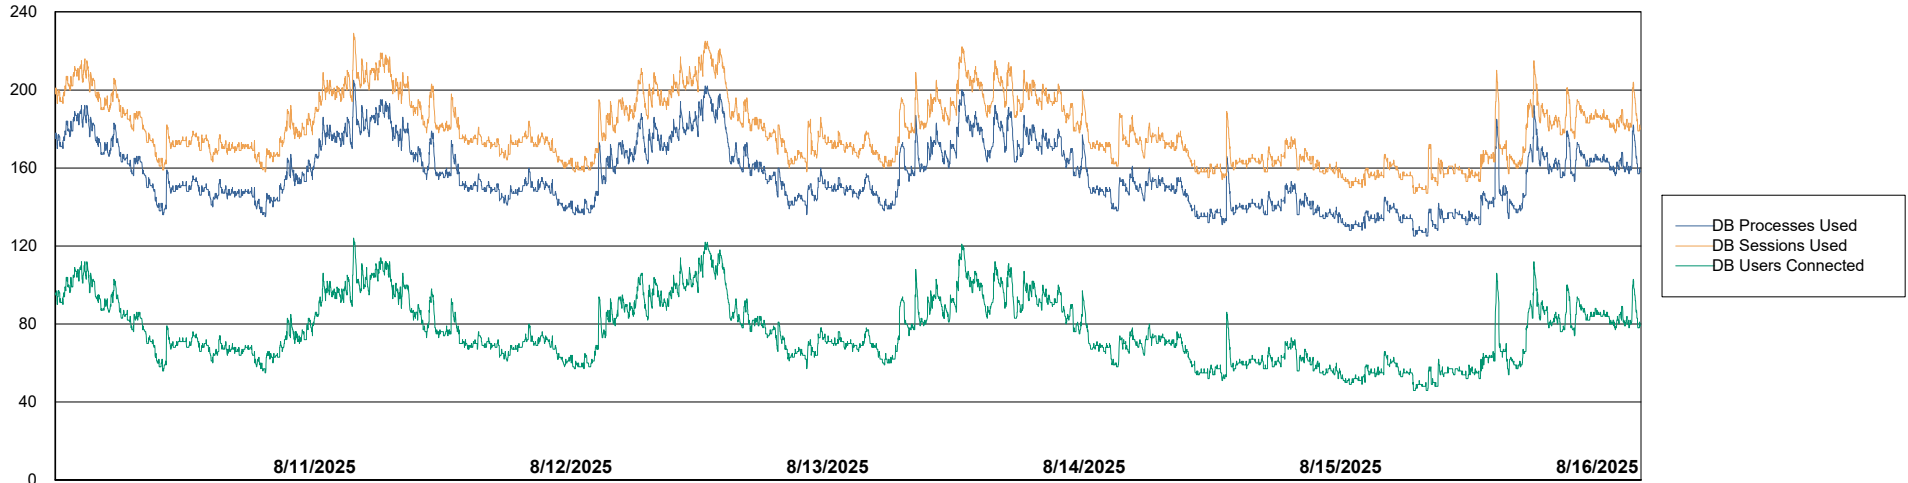

Database Performance LST-DBS2-AMS_DB_ABSCH2