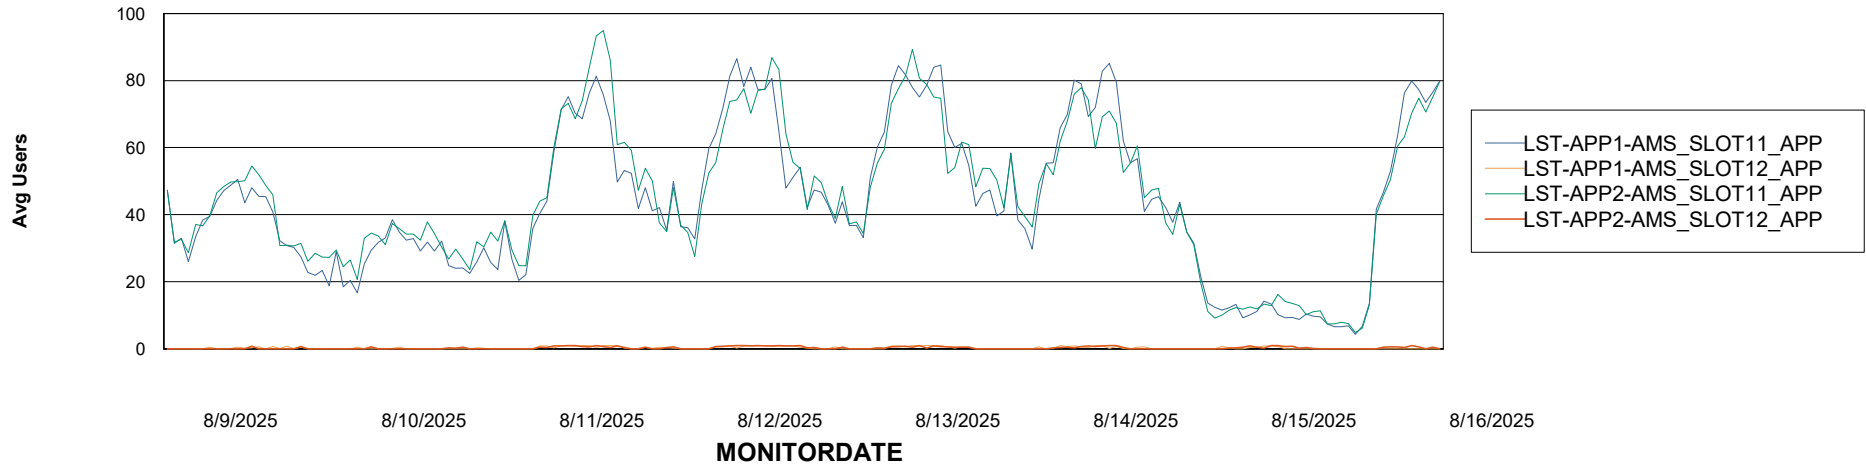

Weekly SLA Customer Report

Customer LST OCI AMS Production ABSCH2
Database ID 216

ABSSolute Application Server Services

Avg memory used per ABS Server Service

Avg users per day per ABS server

Weekly SLA Customer Report