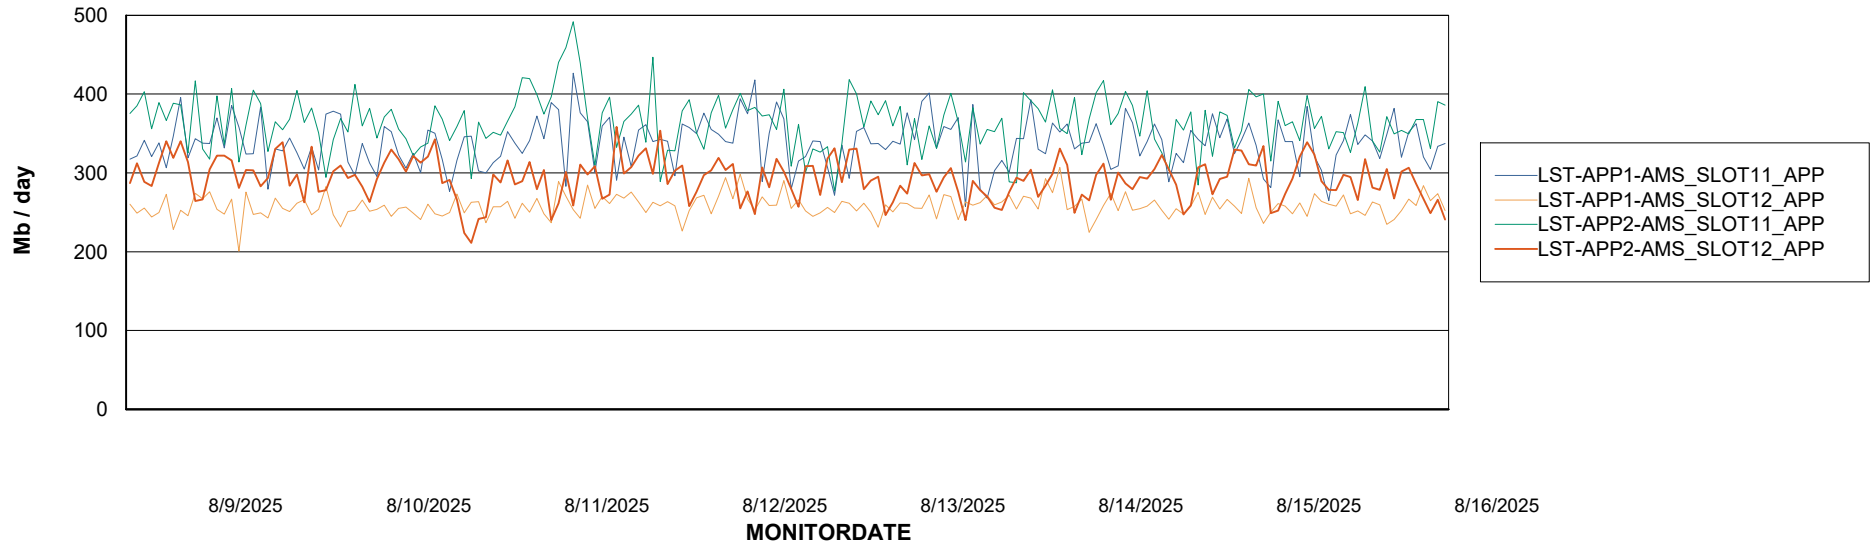

ABSSolute Application Server Services

Avg memory used per ABS Server Service