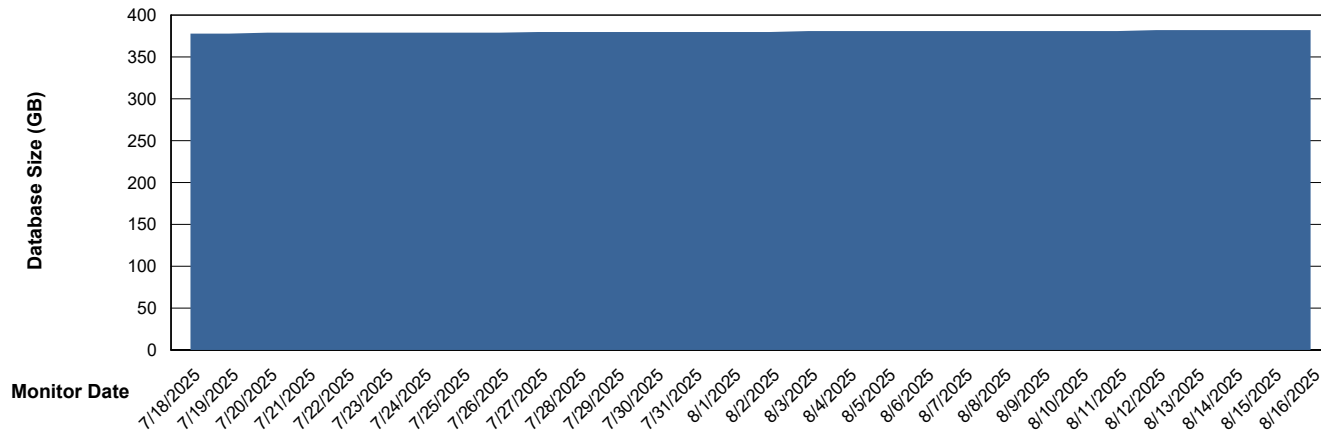

Weekly SLA Customer Report

Customer LLG_Production
Database ID 148

Database Performance LLG_ABSDB02_PROD_HSBABS1

DB Processes Max 300
DB Processes Max 0
DB Processes Max 4

Weekly SLA Customer Report

Customer LLG_Production
Database ID 148

DATABASE SIZE LLG_ABSBI01_BI_PROD_ABS1

Database growth over last month

DATABASE SIZE LLG_ABSDB01_PROD_ABS1

Database growth over last month

Weekly SLA Customer Report

Customer LLG_Production
Database ID 148