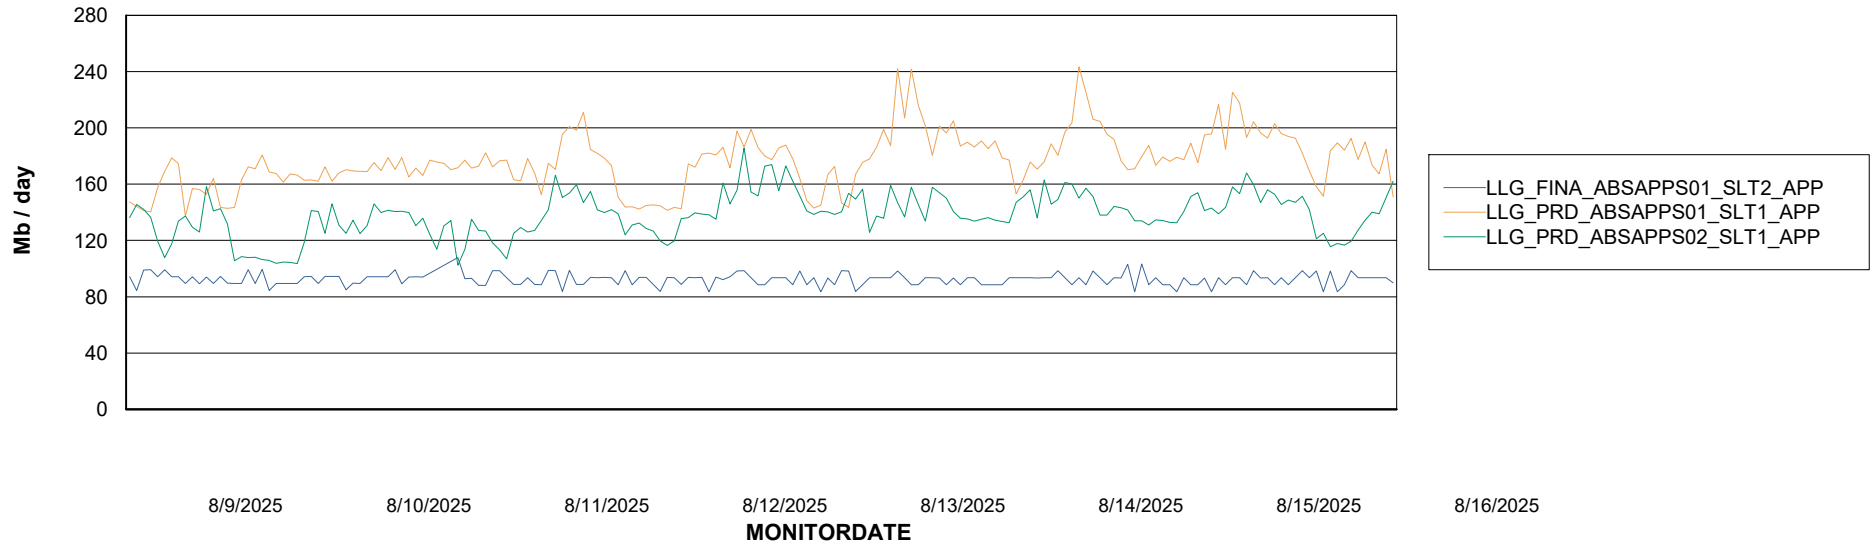

ABSSolute Application Server Services

Avg memory used per ABS Server Service