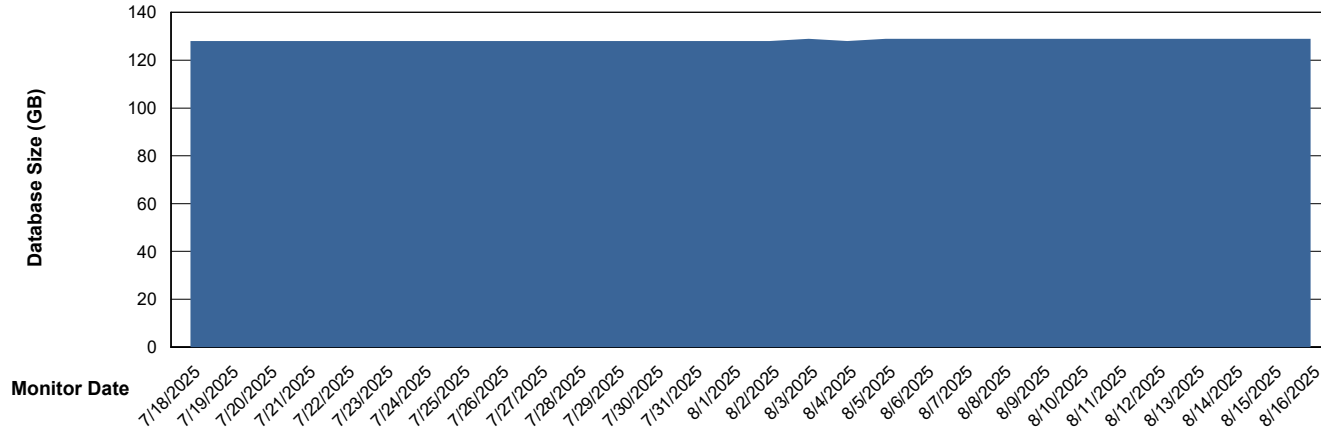

Weekly SLA Customer Report

Customer LLG_Production
Database ID 148

Database Performance LLG_ABSDB02_PROD_HSBABS1

DB Processes Max 300
DB Processes Max 0
DB Processes Max 4

Weekly SLA Customer Report

Customer LLG_Production
Database ID 148

DATABASE SIZE LLG_ABSBI01_BI_PROD_ABS1

Database growth over last month

DATABASE SIZE LLG_ABSDB01_PROD_ABS1

Database growth over last month

Weekly SLA Customer Report

Customer LLG_Production
Database ID 148