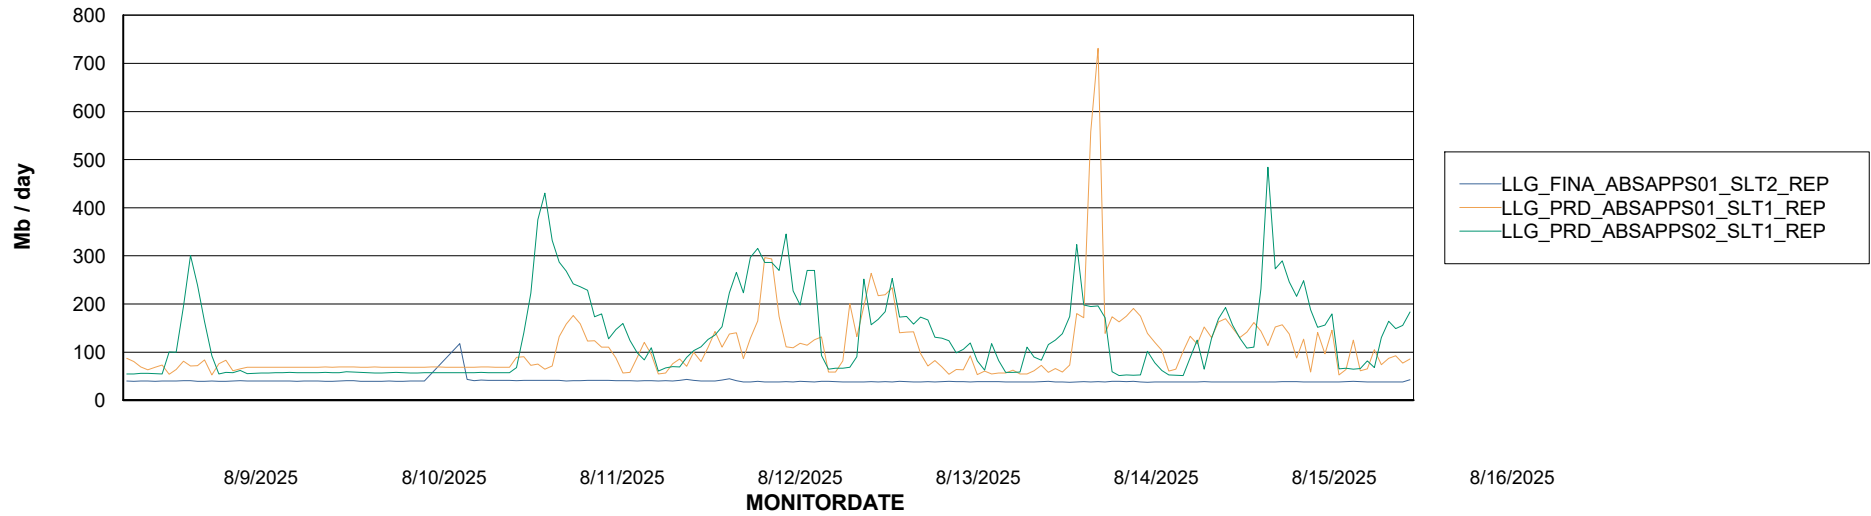

Avg memory used per ABS Server Service

Avg users per day per ABS server

Weekly SLA Customer Report

Customer LLG_Production
Database ID 148

ABSSolute Application ReportServer Services

Avg memory used per ReportServer Service