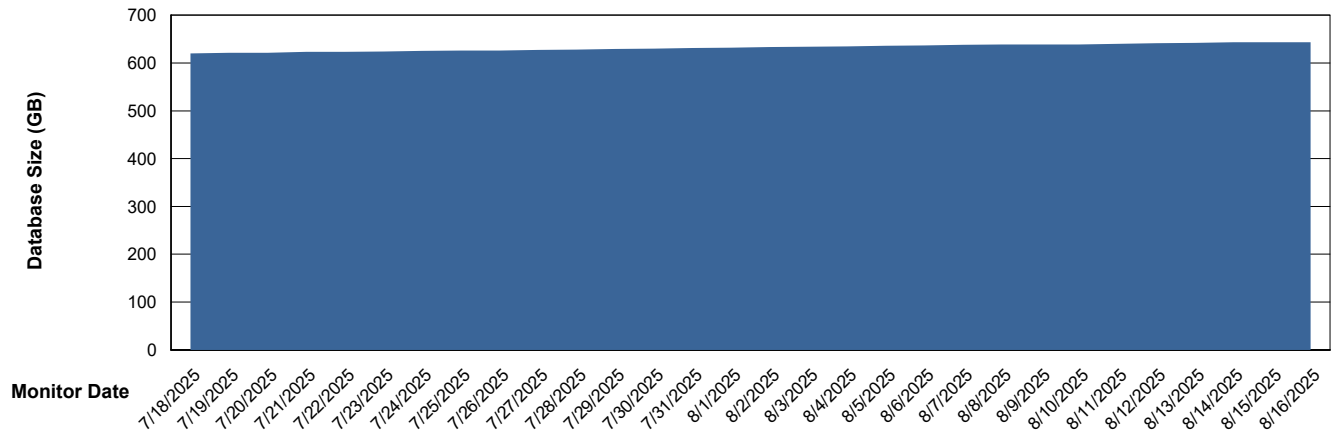

Customer KLH_Production (24/7)
Database ID 139

DATABASE SIZE KLH_PRD_SRSBIDB02_ABS1

Database growth over last month

DATABASE SIZE KLH_PRD_SRSDB01_ABS1

Database growth over last month

Weekly SLA Customer Report