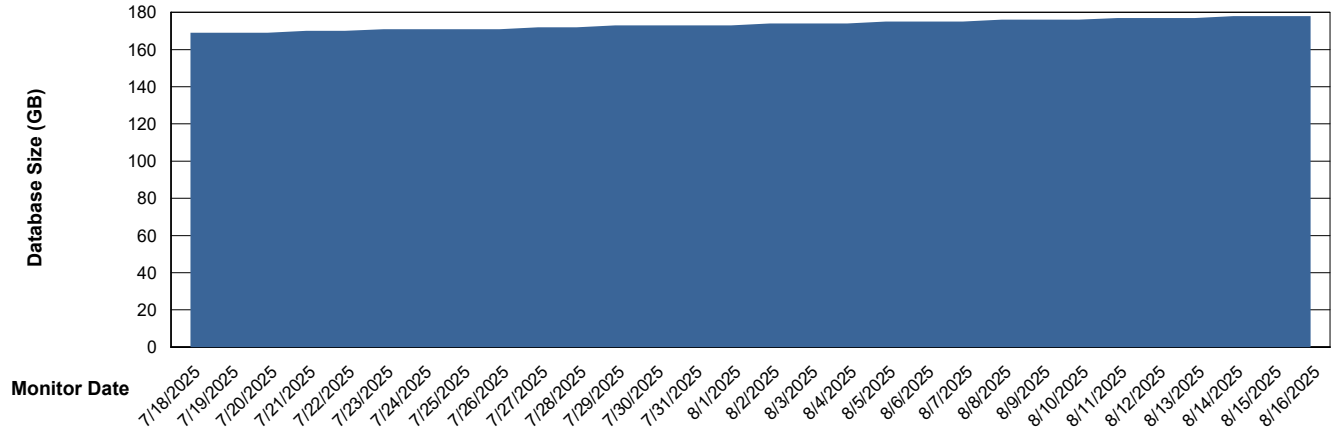

Weekly SLA Customer Report

Customer KLH_Production (24/7)
Database ID 139

Database Performance KLH_PRD_SRSD02_HSBABS1

DB Processes Max 0
DB Processes Max 4
DB Processes Max 1,000

Weekly SLA Customer Report

Customer KLH_Production (24/7)
Database ID 139

DATABASE SIZE KLH_PRD_SRSBIDB02_ABS1

Database growth over last month

DATABASE SIZE KLH_PRD_SRSDB01_ABS1

Database growth over last month

Weekly SLA Customer Report