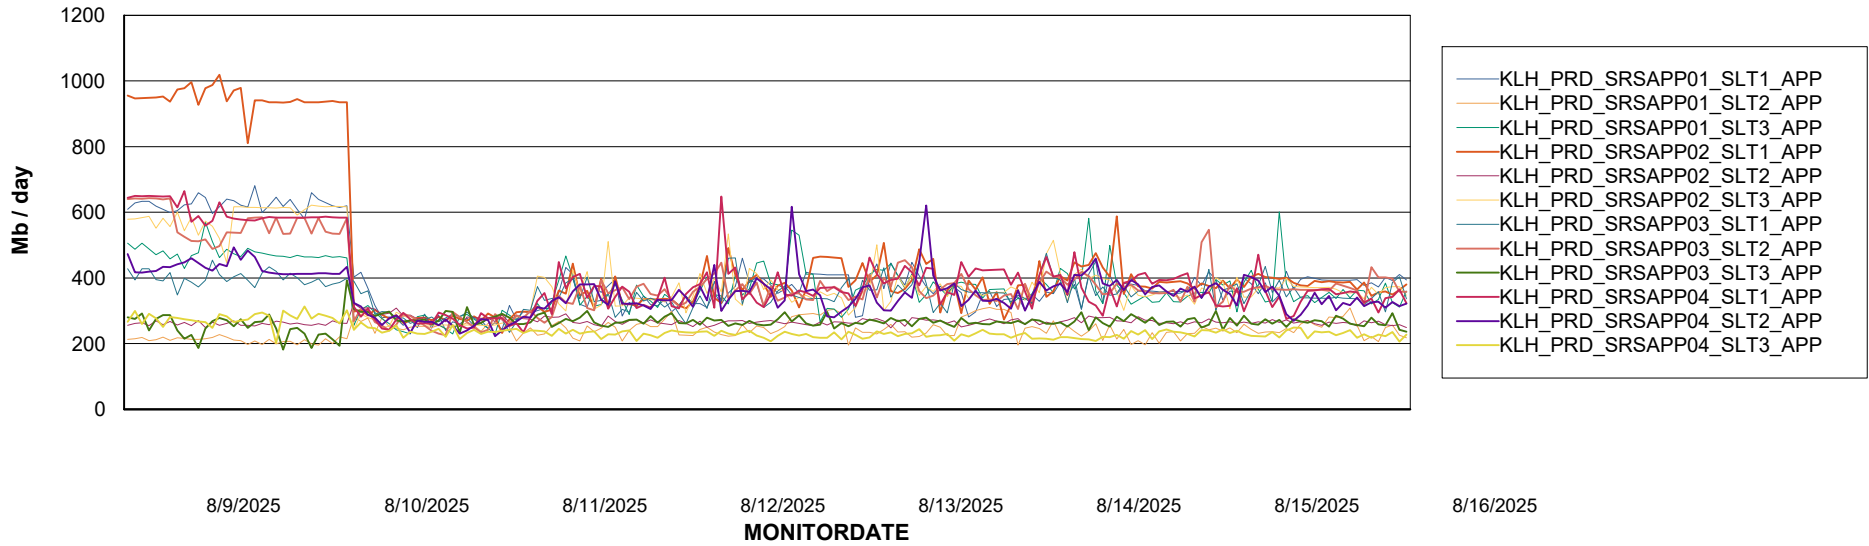

ABSSolute Application Server Services

Avg memory used per ABS Server Service