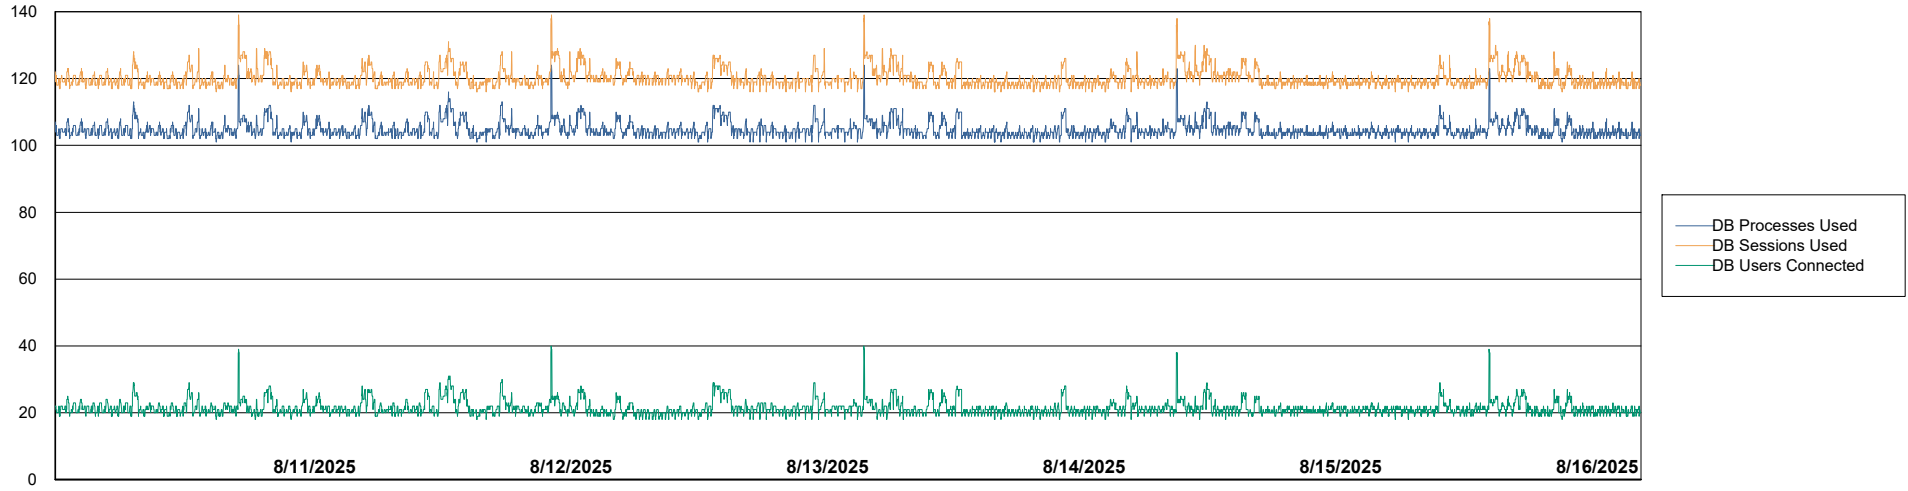

Weekly SLA Customer Report

Customer KLH_Production (24/7)
Database ID 139

Database Performance KLH_PRD_SRSBIDB02_ABS1

Weekly SLA Customer Report

Customer KLH_Production (24/7)
Database ID 139

Database Performance KLH_PRD_SRSDDB01_ABS1