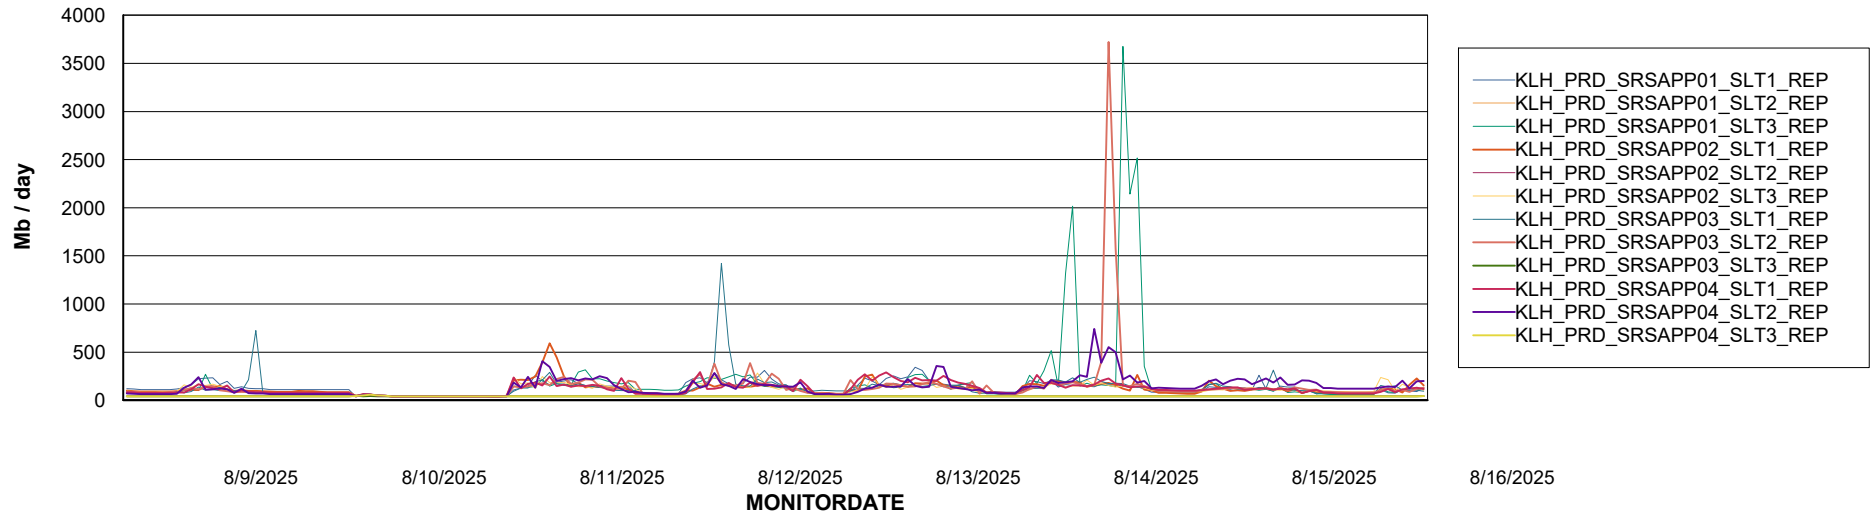

ABSSolute Application ReportServer Services

Avg memory used per ReportServer Service