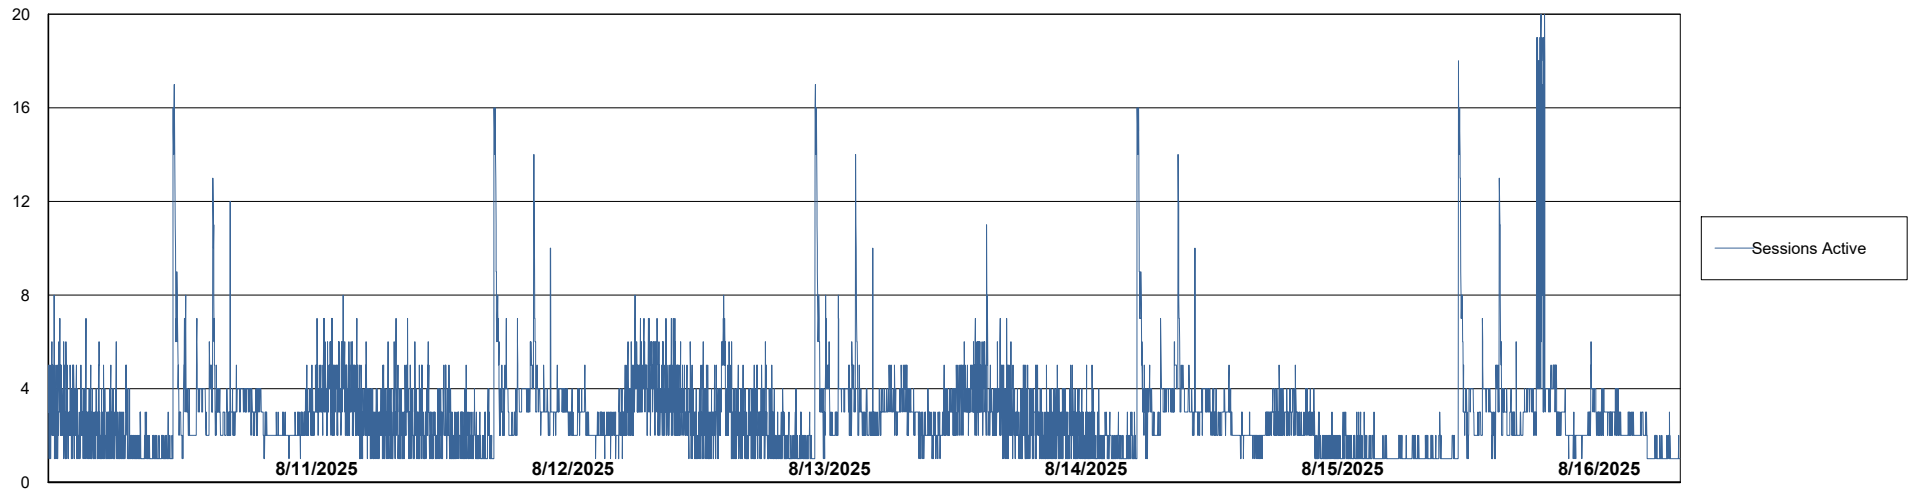

Weekly SLA Customer Report

Customer KLH_Production (24/7)
Database ID 139

Database Performance KLH_PRD_SRSBIDB02_ABS1

Weekly SLA Customer Report

Customer KLH_Production (24/7)
Database ID 139

Database Performance KLH_PRD_SRSDDB01_ABS1