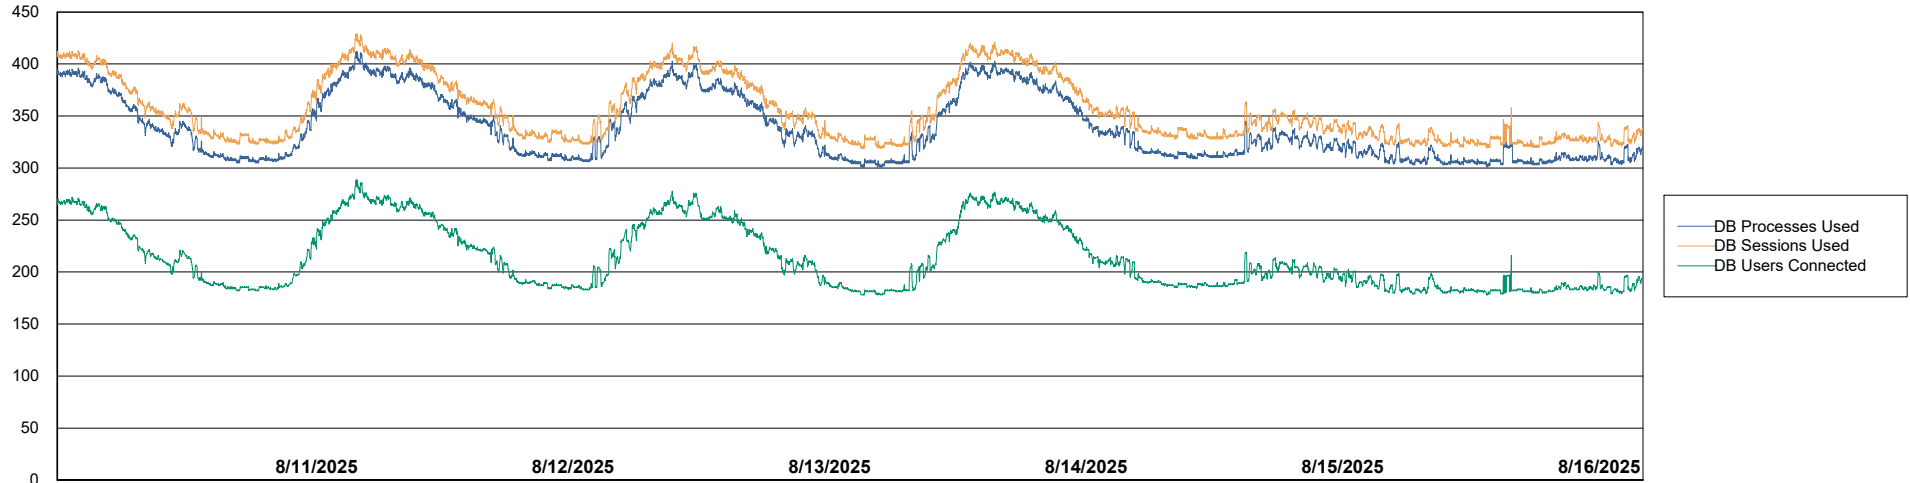

Weekly SLA Customer Report

Customer KLH_Production (24/7)
Database ID 139

Database Performance KLH_PRD_SRSBIDB02_ABS1

Weekly SLA Customer Report

Customer KLH_Production (24/7)
Database ID 139

Database Performance KLH_PRD_SRSDDB01_ABS1