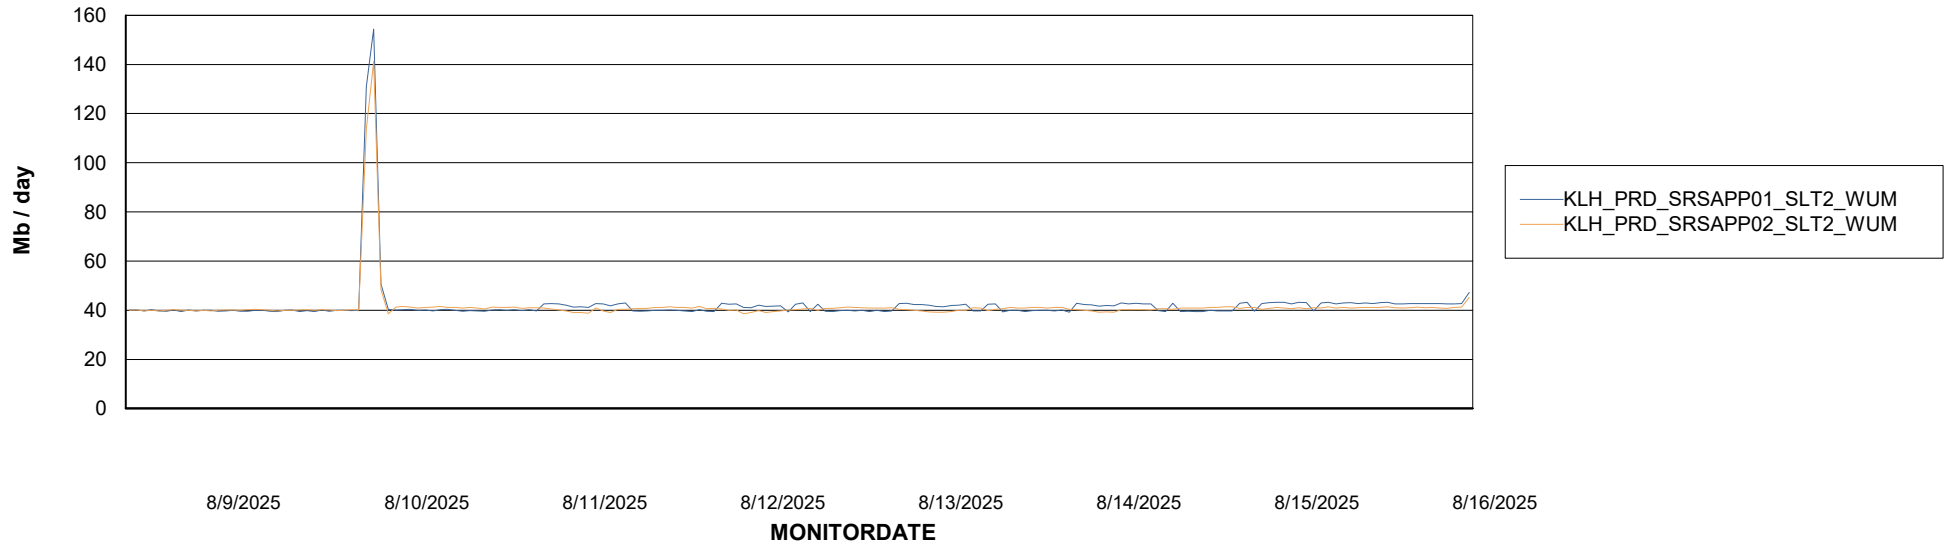

ABSSolute Web Component Services

Avg memory used per ABS Web component