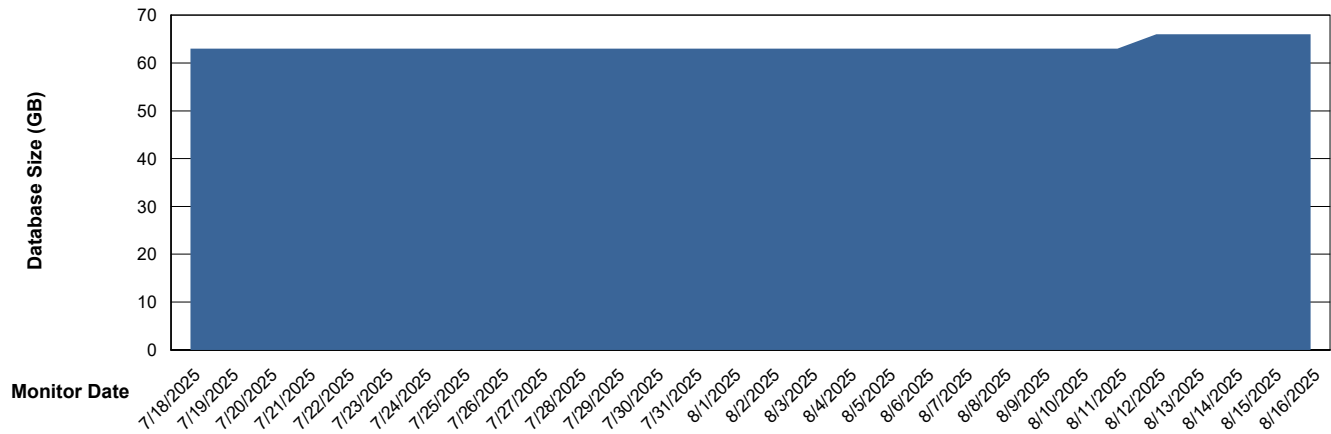

DATABASE SIZE KLA_TST_KLAHQORA06_DB_ABST

Database growth over last month