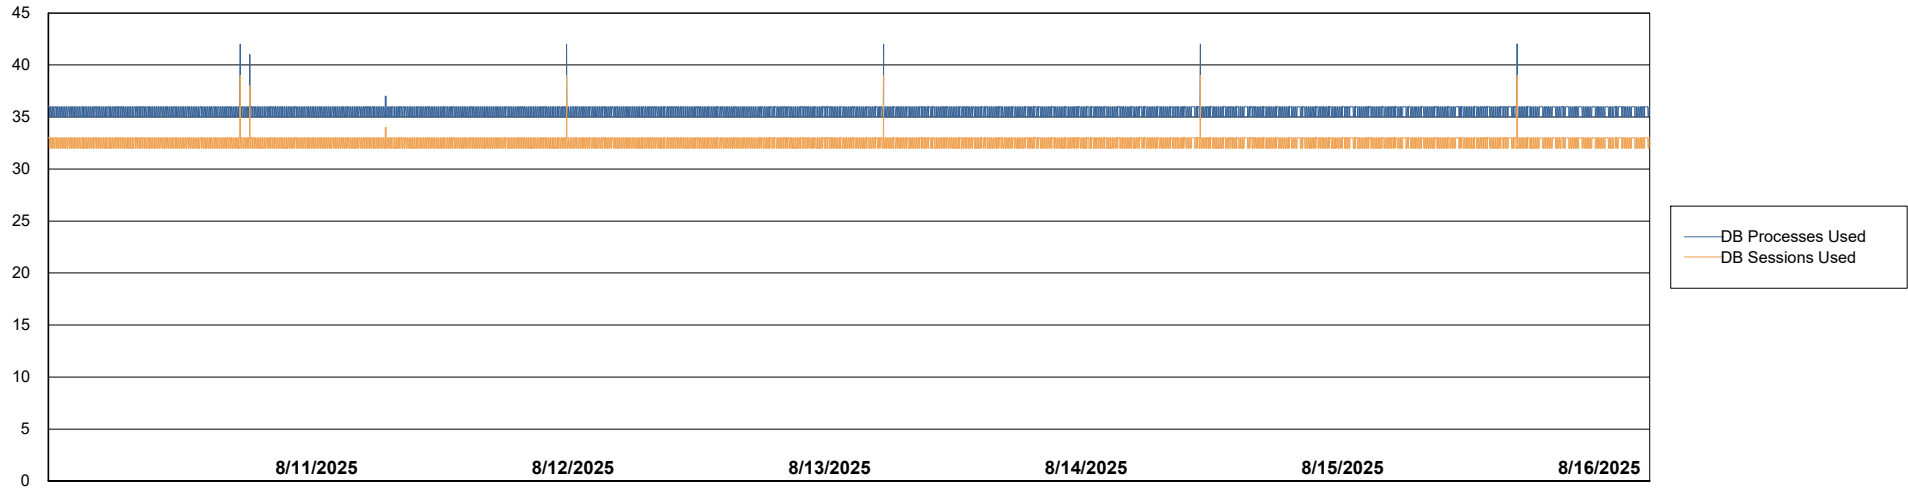

Database Performance KLA_STB_KLAHQORA06_DB_HSBABS1

DB Processes Max 1,000