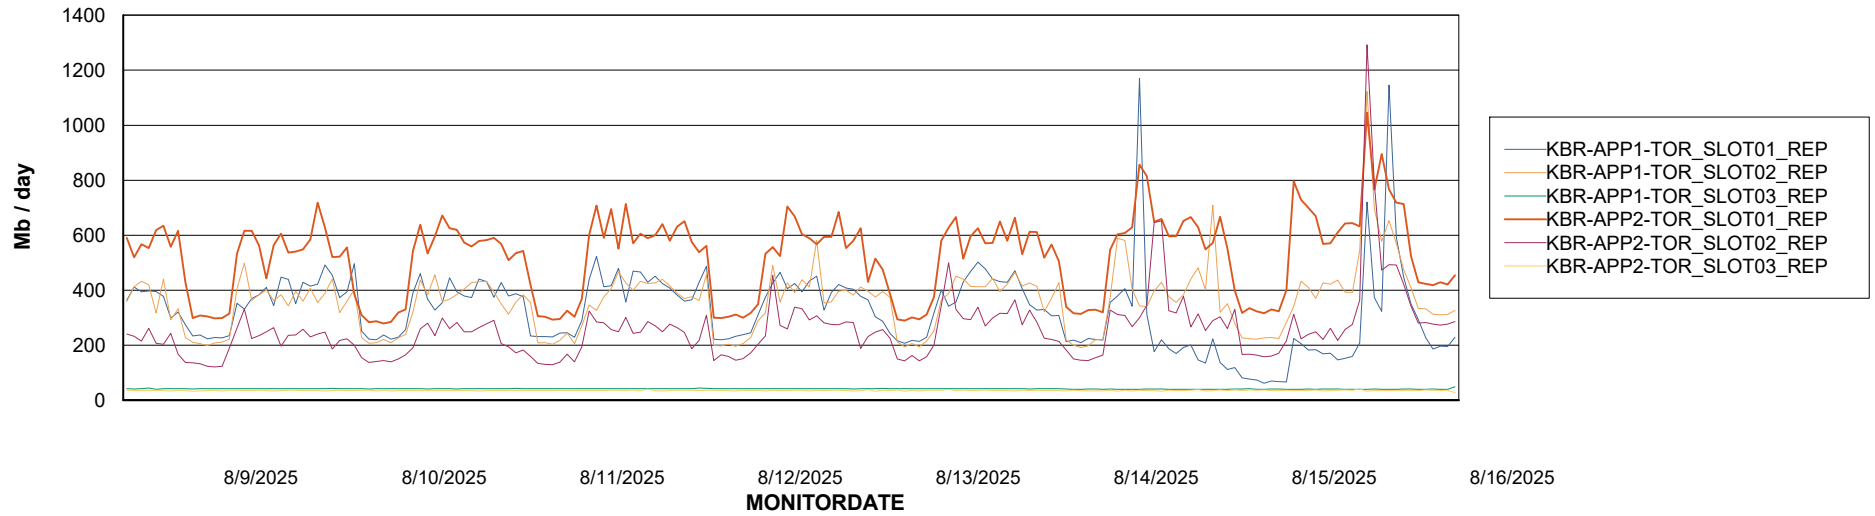

Avg memory used per ABS Server Service

Avg users per day per ABS server

Weekly SLA Customer Report

Customer KBR OCI TOR Production
Database ID 200

ABSSolute Application ReportServer Services

Avg memory used per ReportServer Service