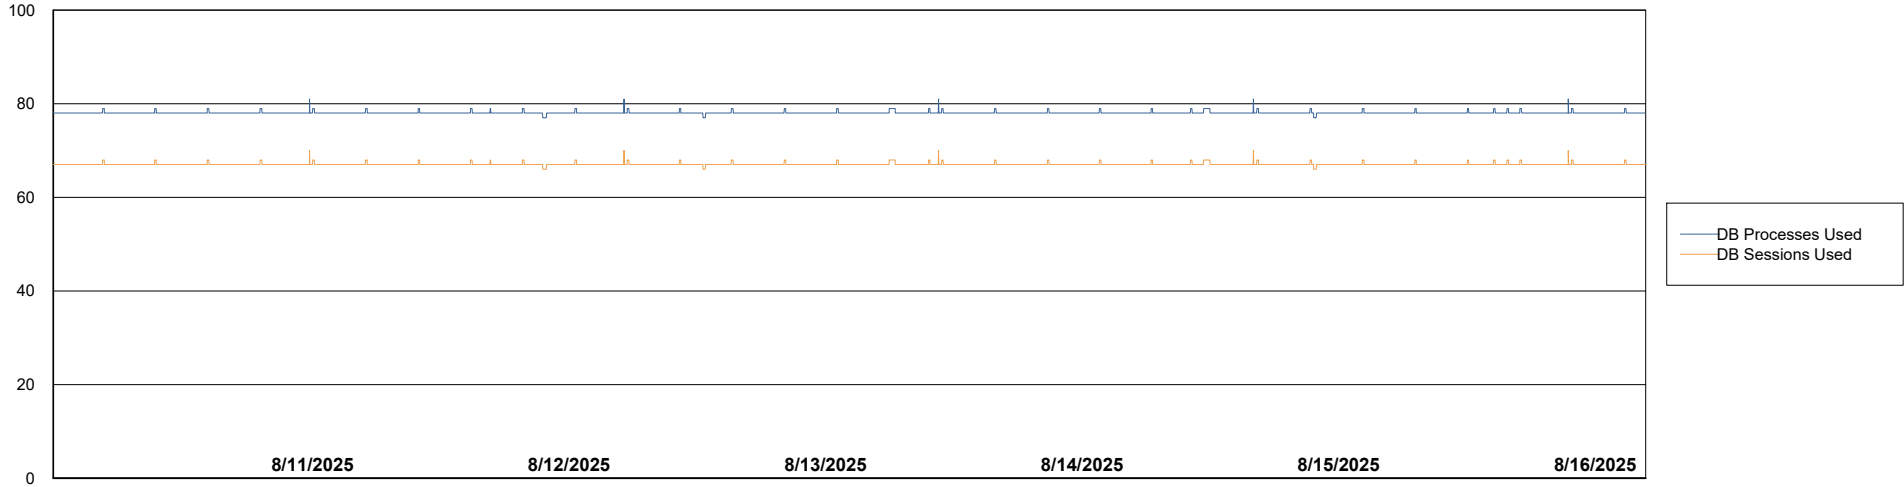

Database Performance KBR-DBS2-TOR_PROD_HSBABS1

DB Processes Max 0
DB Processes Max 4
DB Processes Max 1,000