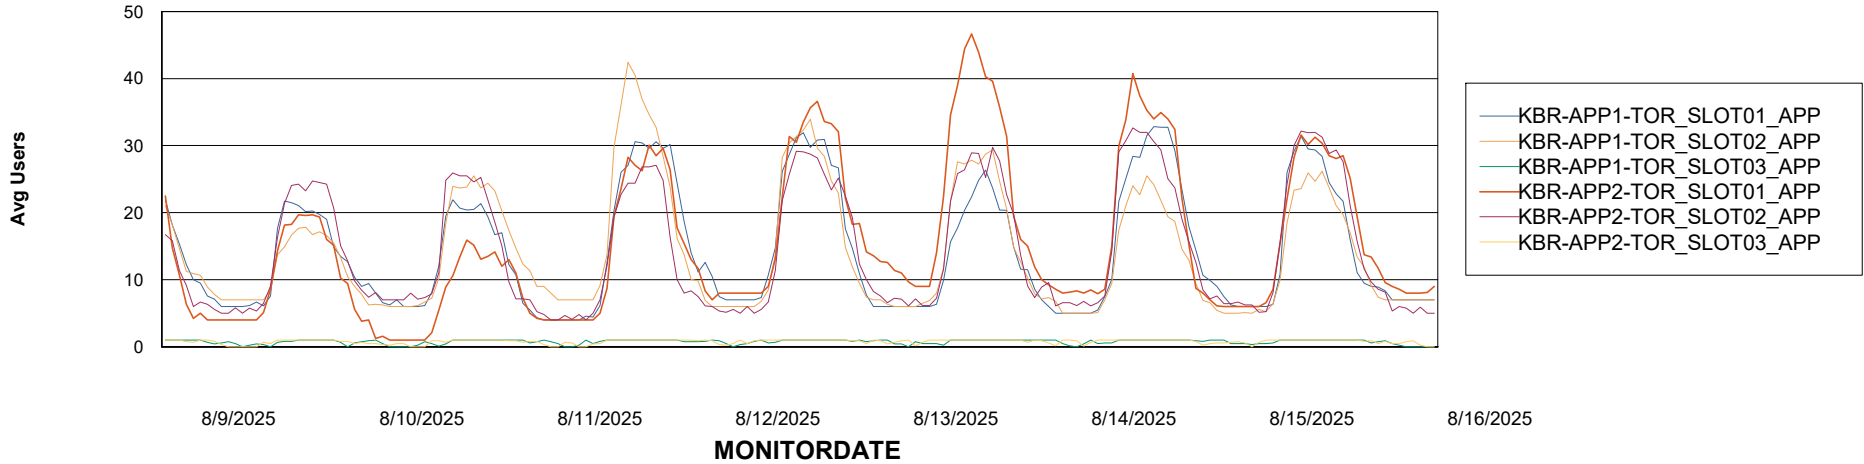

Avg users per day per ABS server