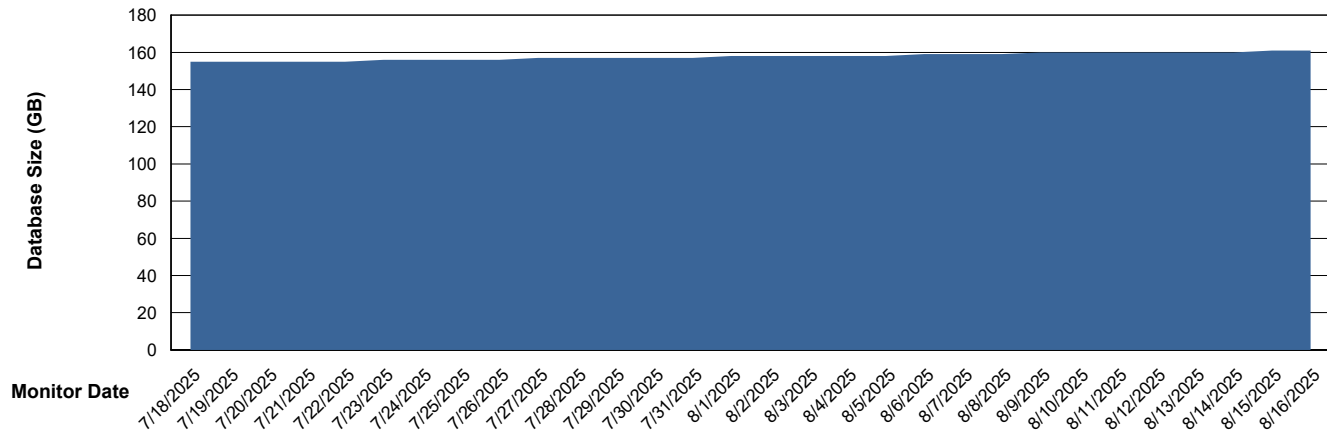

Customer KBR OCI TOR Production
Database ID 200

DATABASE SIZE KBR-BI-TOR_PROD_ABS1

Database growth over last month

DATABASE SIZE KBR-DBS1-TOR_PROD_ABS1

Database growth over last month

Weekly SLA Customer Report