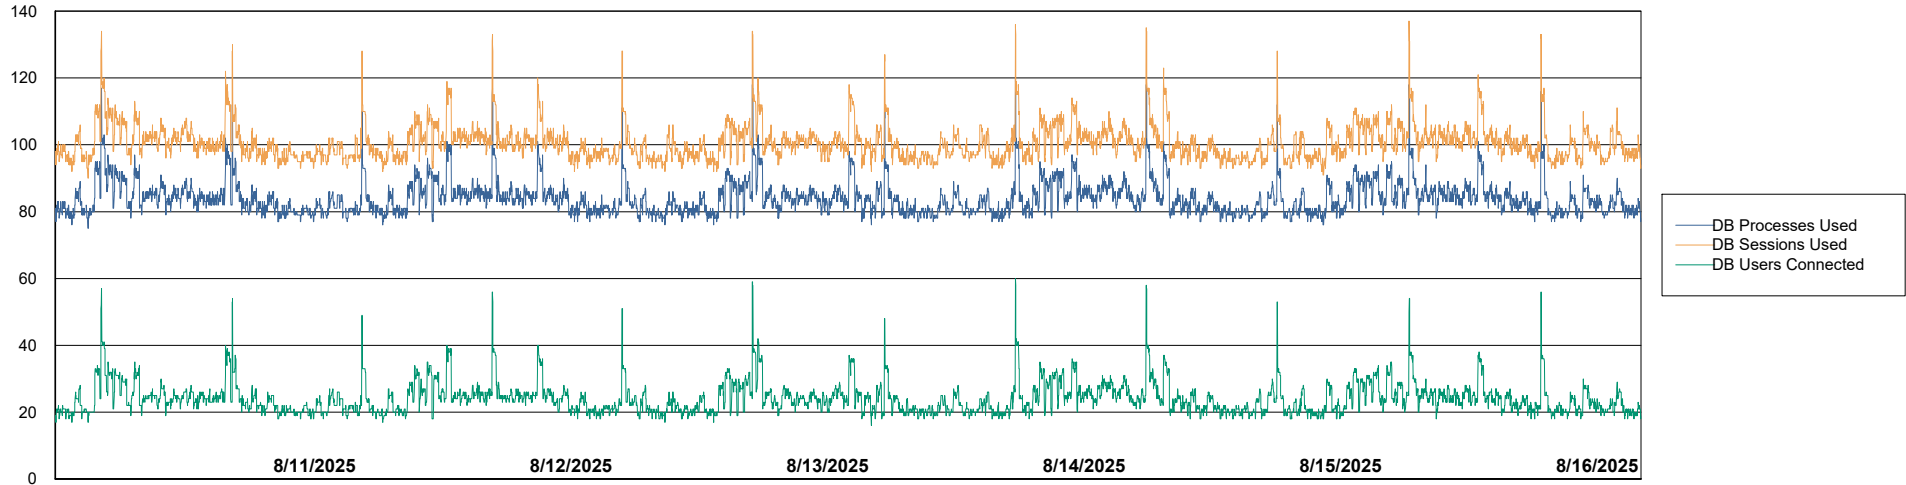

Database Performance KBR-BI-TOR_PROD_ABS1