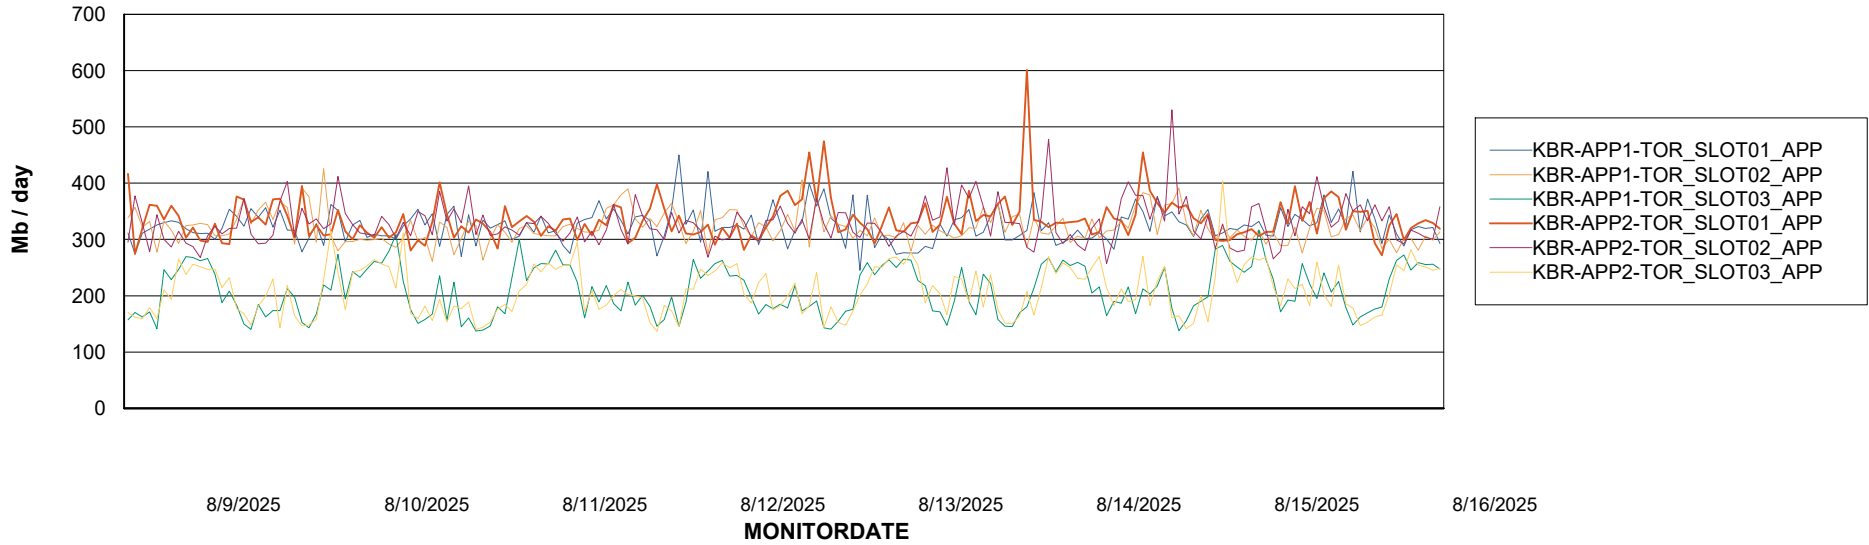

ABSSolute Application Server Services

Avg memory used per ABS Server Service