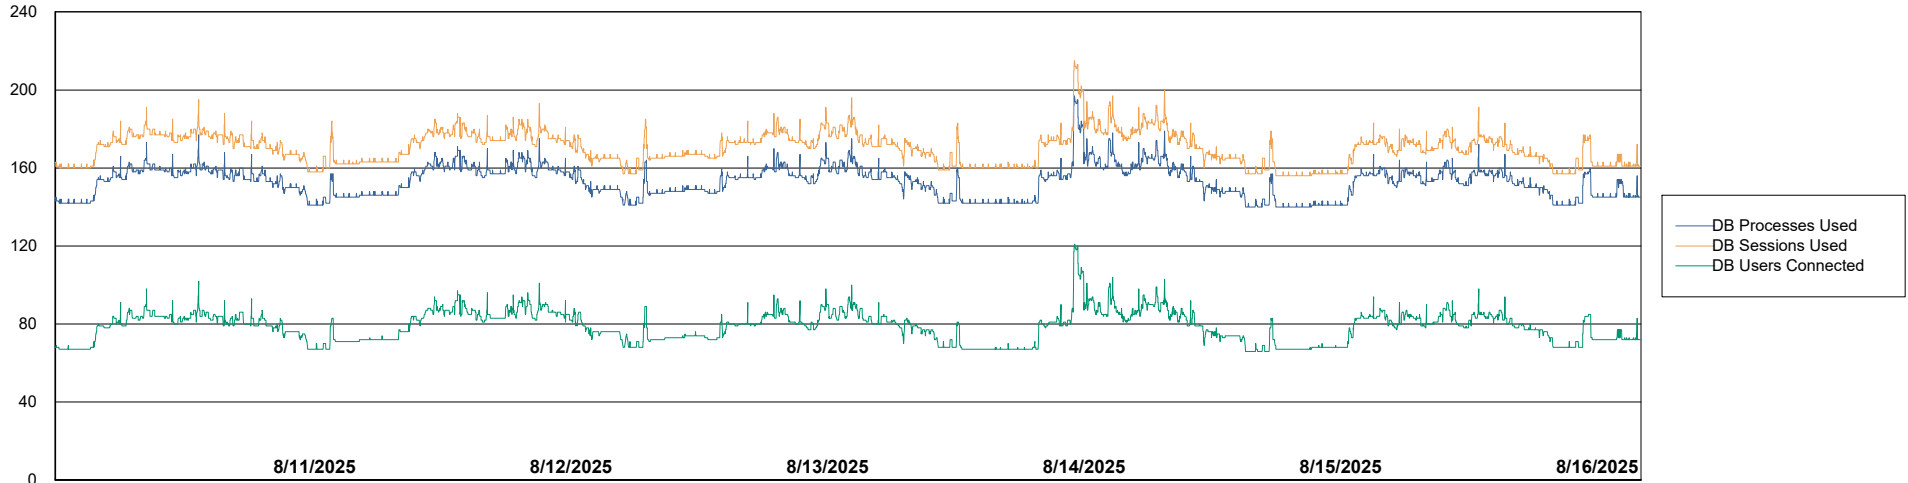

Weekly SLA Customer Report

Customer KBR OCI TOR Production
Database ID 200

Database Performance KBR-BI-TOR_PROD_ABS1

Weekly SLA Customer Report

Customer KBR OCI TOR Production
Database ID 200

Database Performance KBR-DBS1-TOR_PROD_ABS1