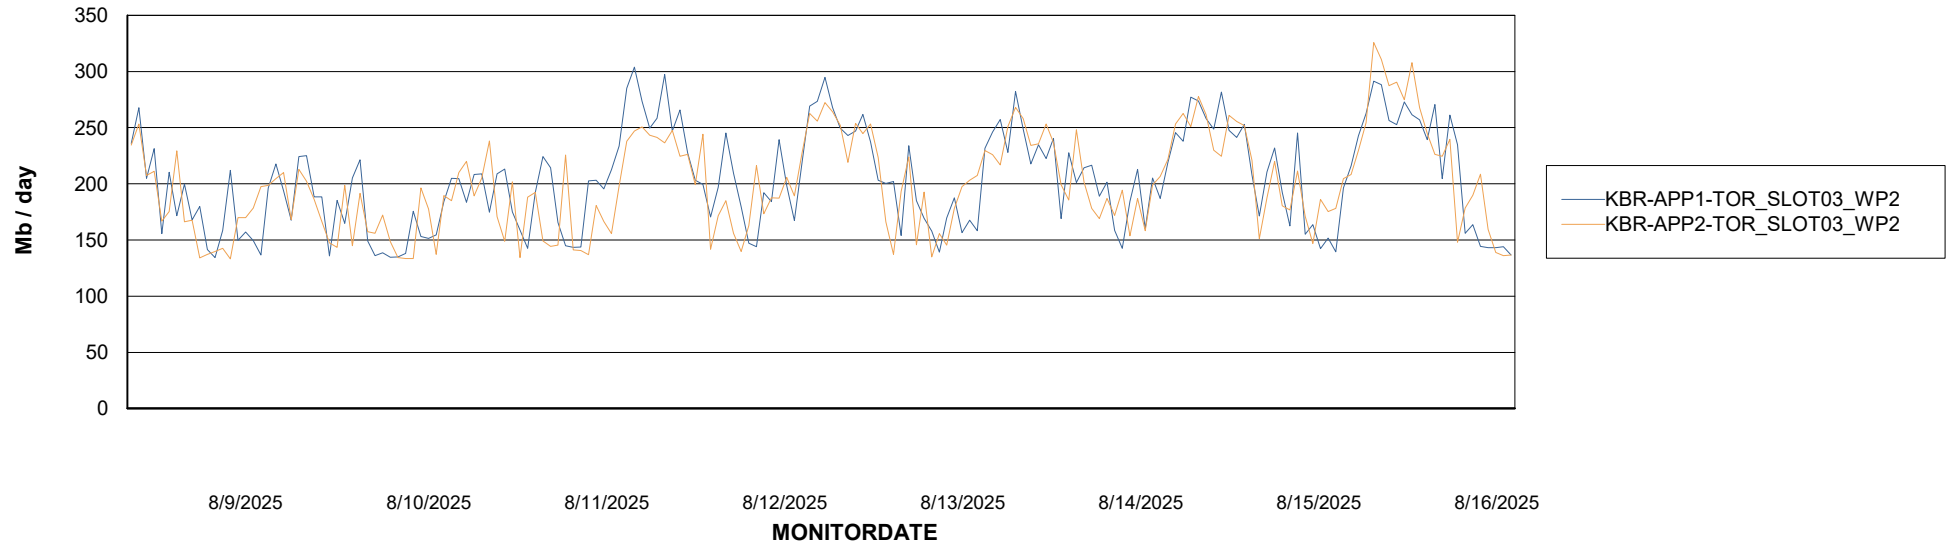

ABSolute Web Component Services

Avg memory used per ABS Web component