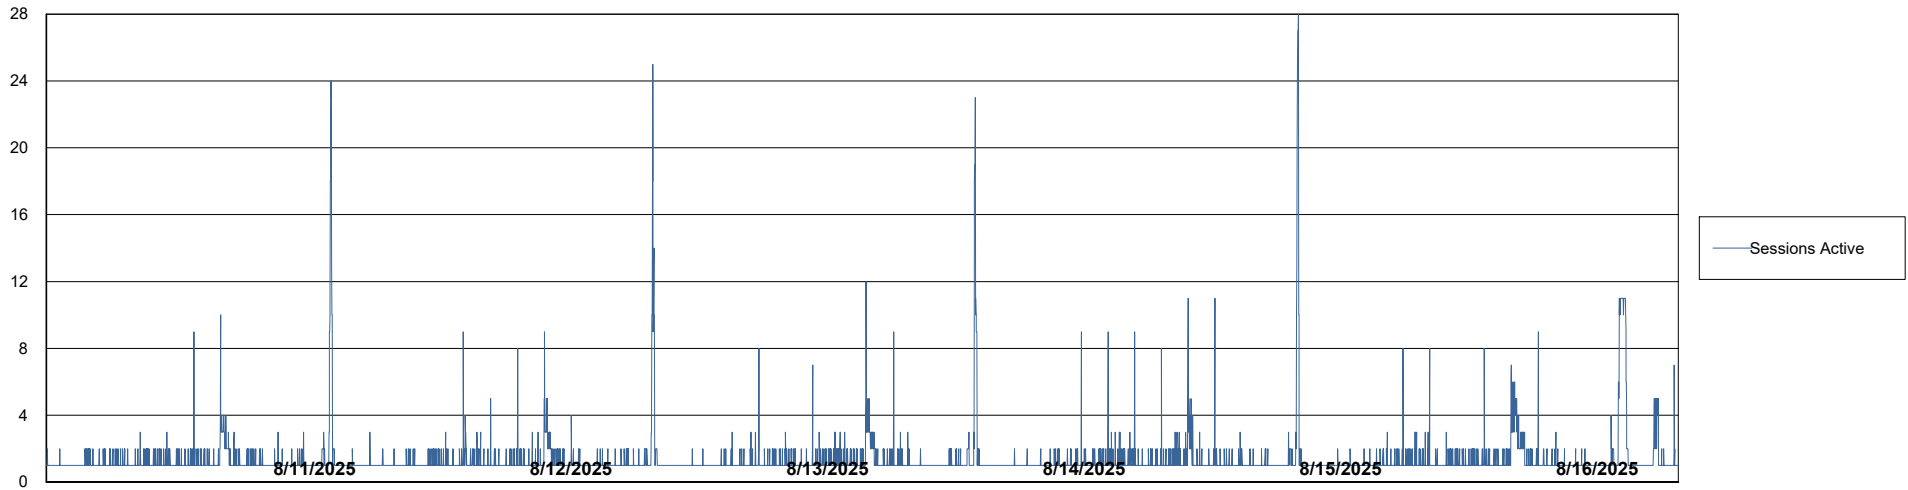

Weekly SLA Customer Report

Customer KBR OCI TOR Production
Database ID 200

Database Performance KBR-BI-TOR_PROD_ABS1

Weekly SLA Customer Report

Customer KBR OCI TOR Production
Database ID 200

Database Performance KBR-DBS1-TOR_PROD_ABS1