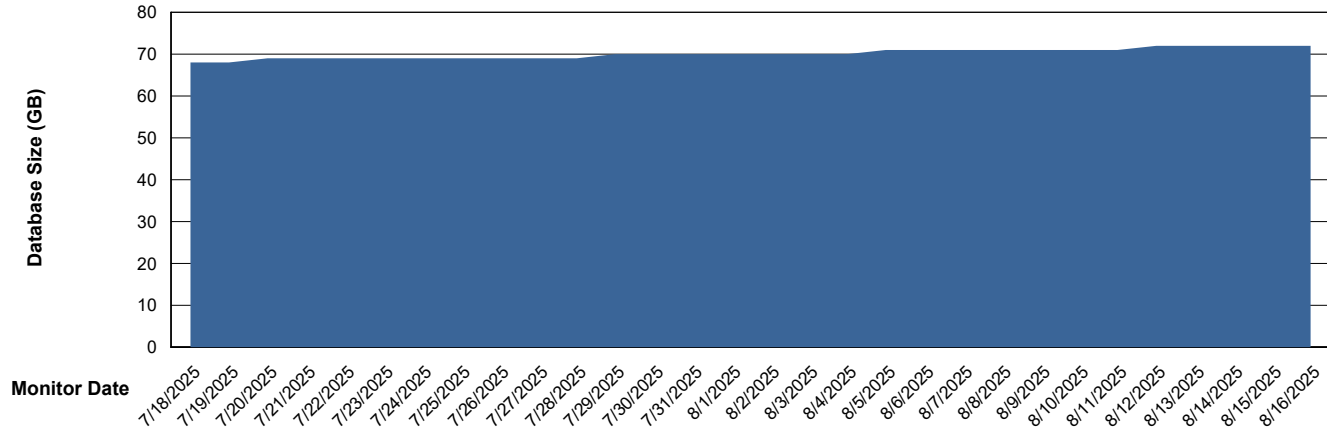

DATABASE SIZE KBR-BI-TOR_PROD_ABS1

Database growth over last month