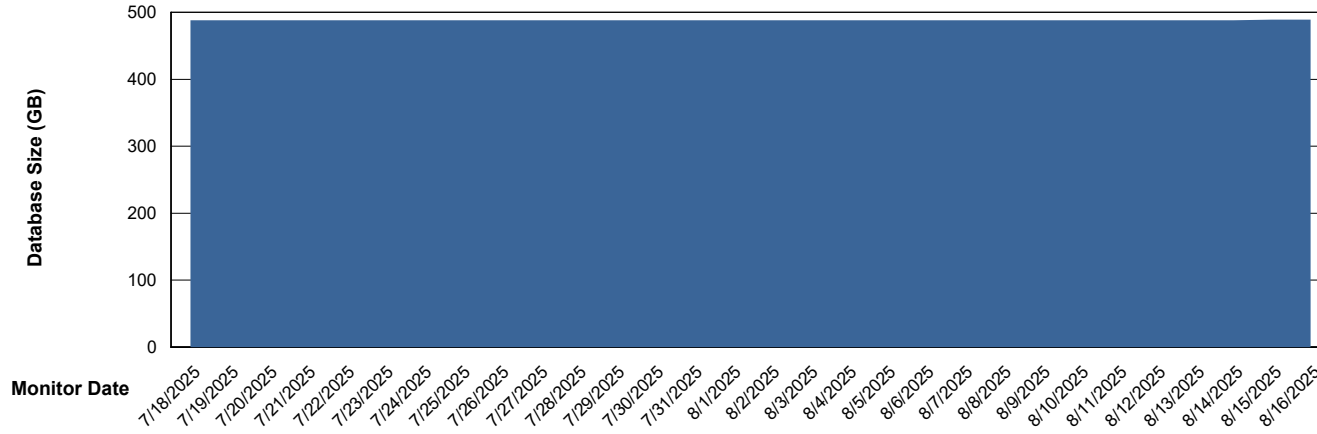

Weekly SLA Customer Report

Customer JSG_Production (24/7)
Database ID 102

Database Performance JSG_PRD_BASHIR_DB_ABS1

Weekly SLA Customer Report

Customer JSG_Production (24/7)
Database ID 102

Database Performance JSG_PRD_PICARD_DB_ABS1

DB Processes Max 1,000
DB Processes Max 0
DB Processes Max 4

Weekly SLA Customer Report

Customer JSG_Production (24/7)
Database ID 102

Database Performance JSG_PRD_RIKER_DB_HSBABS1

Weekly SLA Customer Report

Customer JSG_Production (24/7)
Database ID 102

DATABASE SIZE JSG_PRD_BASHIR_DB_ABS1

Database growth over last month

DATABASE SIZE JSG_PRD_RIKER_DB_HSBABS1

Database growth over last month

Weekly SLA Customer Report