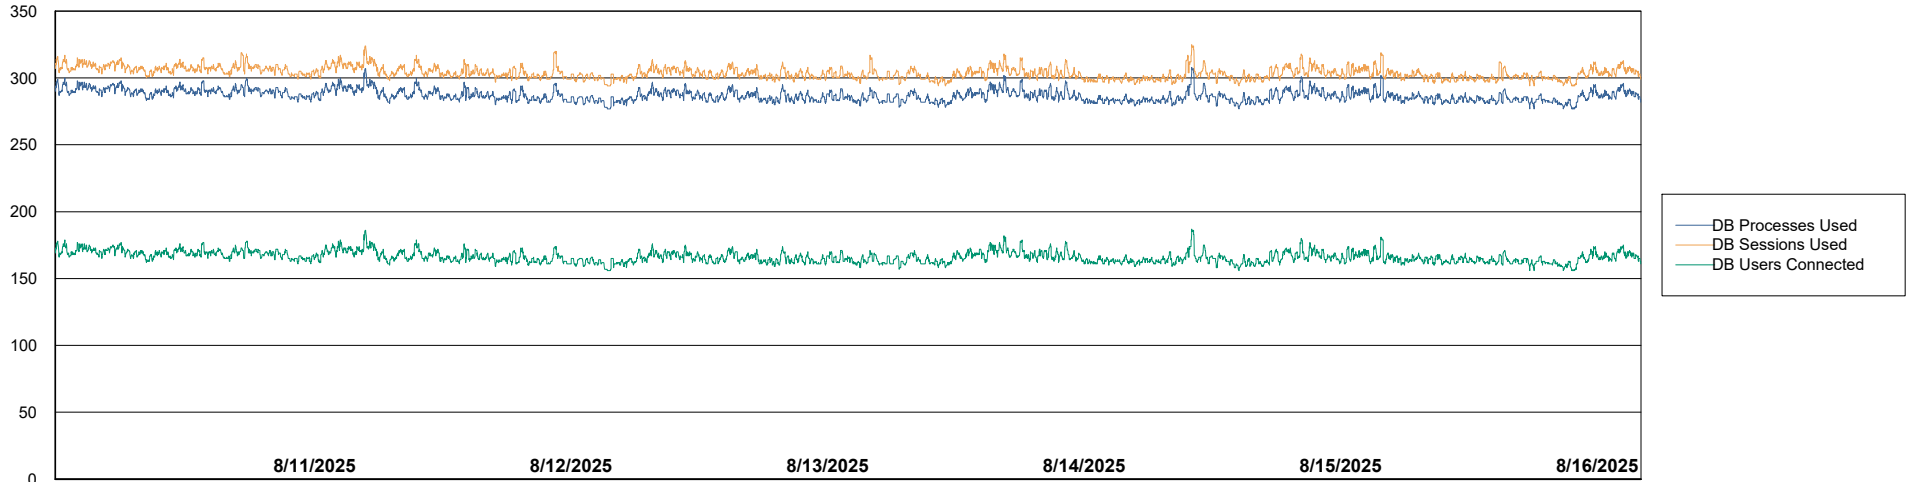

DB Processes Max 1,000
DB Processes Max 0
DB Processes Max 4

Weekly SLA Customer Report

Customer JSG_Production (24/7)
Database ID 102

Database Performance JSG_PRD_RIKER_DB_HSBABS1

Weekly SLA Customer Report