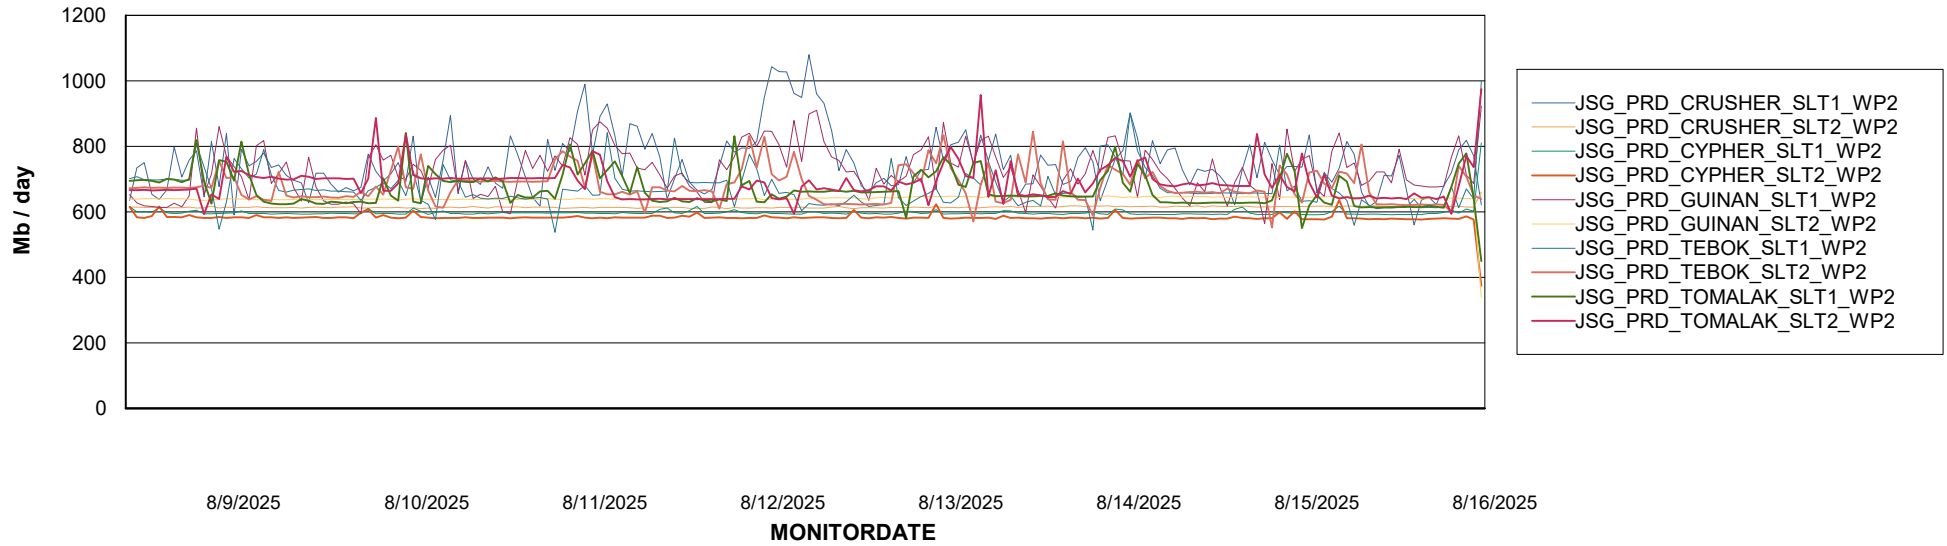

ABSSolute Web Component Services

Avg memory used per ABS Web component