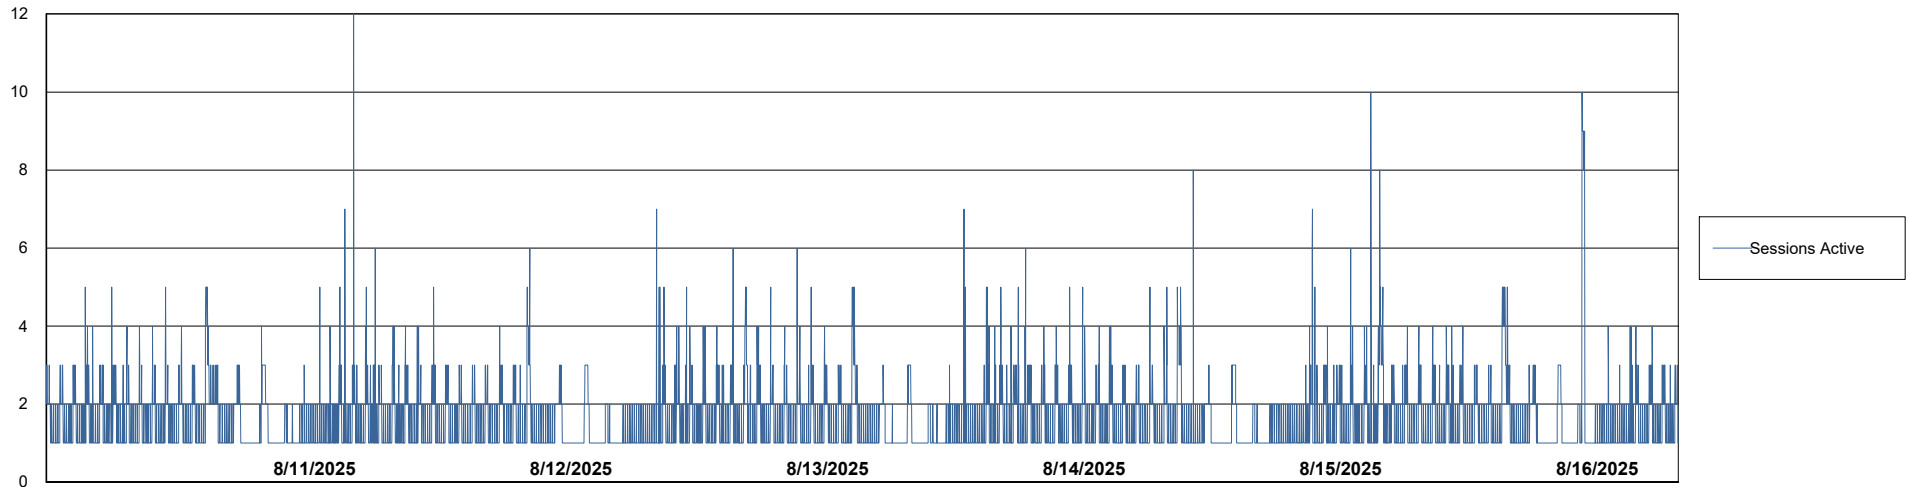

Weekly SLA Customer Report

Customer JSG_Production (24/7)
Database ID 102

Harddisk Usage JSG_PRD_WORF

	Free disk space on C: (%)	Total disk space on C: (Gb)	Used disk space on C: (Gb)
8/16/2025	47	149	79
8/15/2025	47	149	79
8/14/2025	47	149	79
8/13/2025	47	149	79
8/12/2025	47	149	79
8/11/2025	47	149	79
8/10/2025	47	149	79

Weekly SLA Customer Report

Customer JSG_Production (24/7)
Database ID 102

Database Performance JSG_PRD_BASHIR_DB_ABS1

Weekly SLA Customer Report

Customer JSG_Production (24/7)
Database ID 102

Database Performance JSG_PRD_PICARD_DB_ABS1