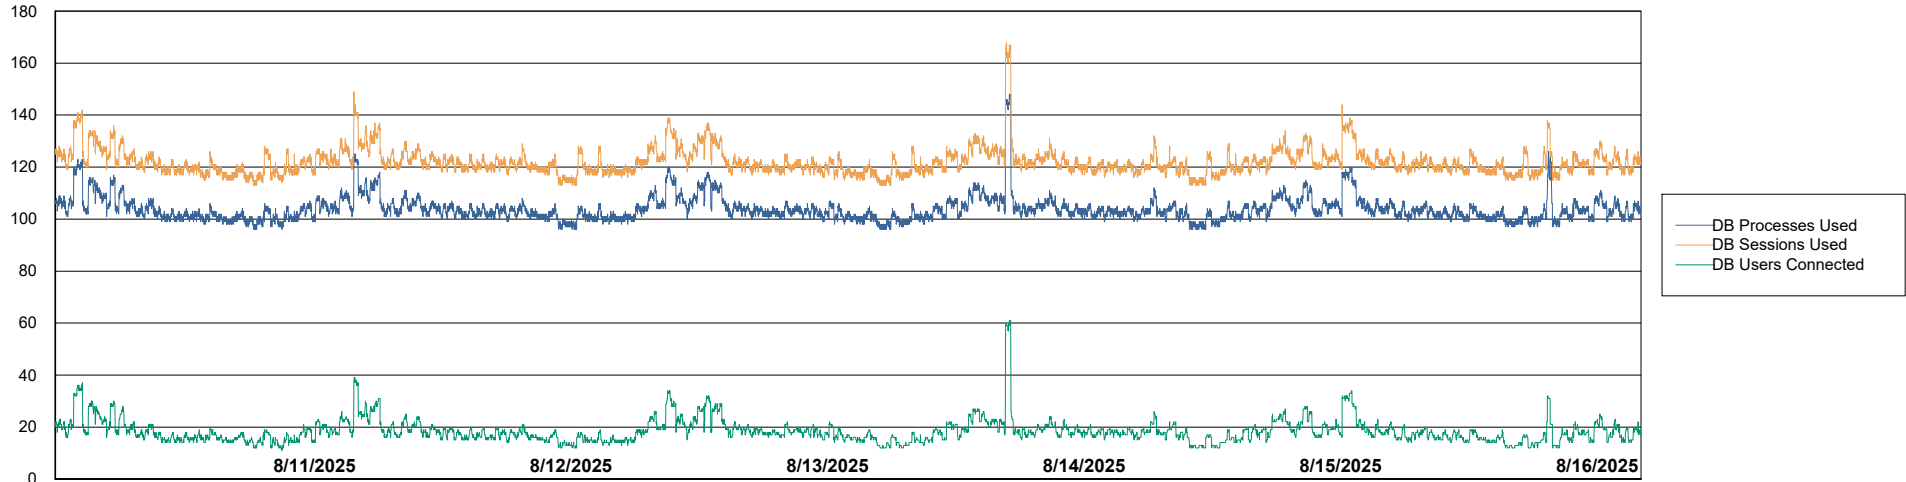

Database Performance JSG_PRD_BASHIR_DB_ABS1