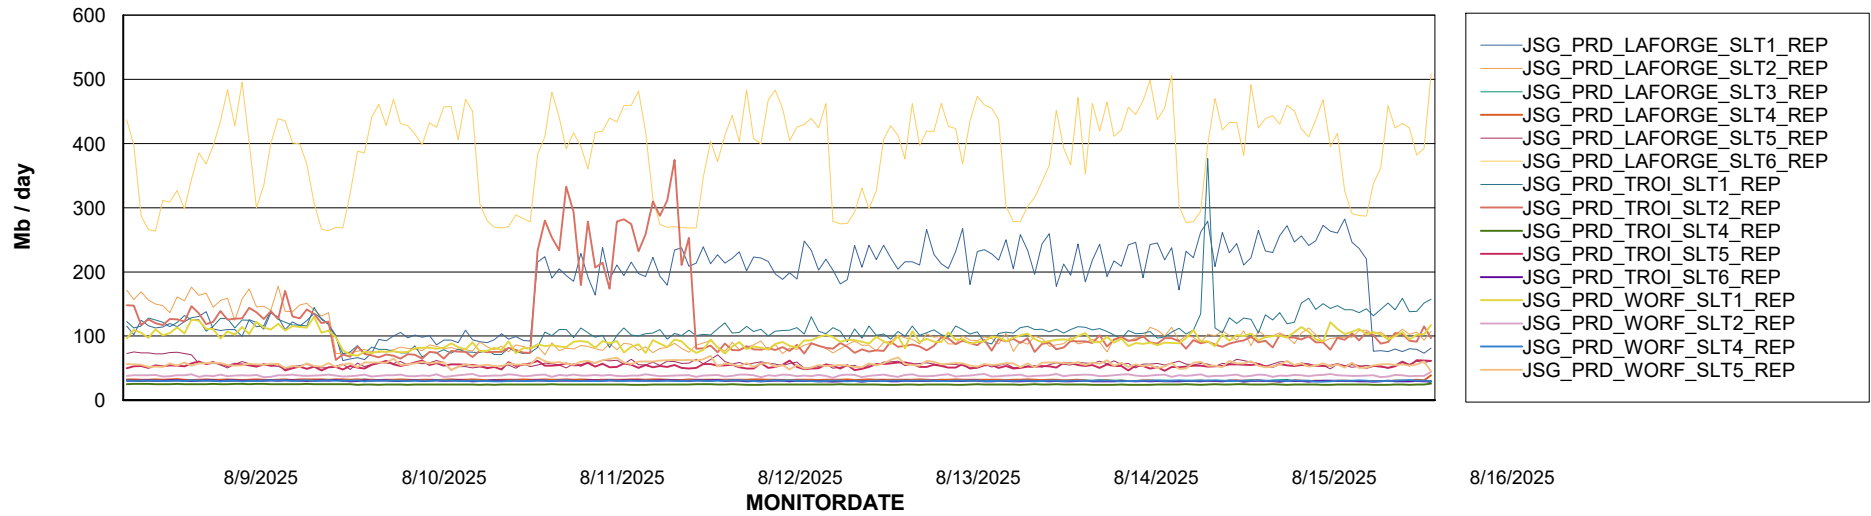

ABSSolute Application ReportServer Services

Avg memory used per ReportServer Service