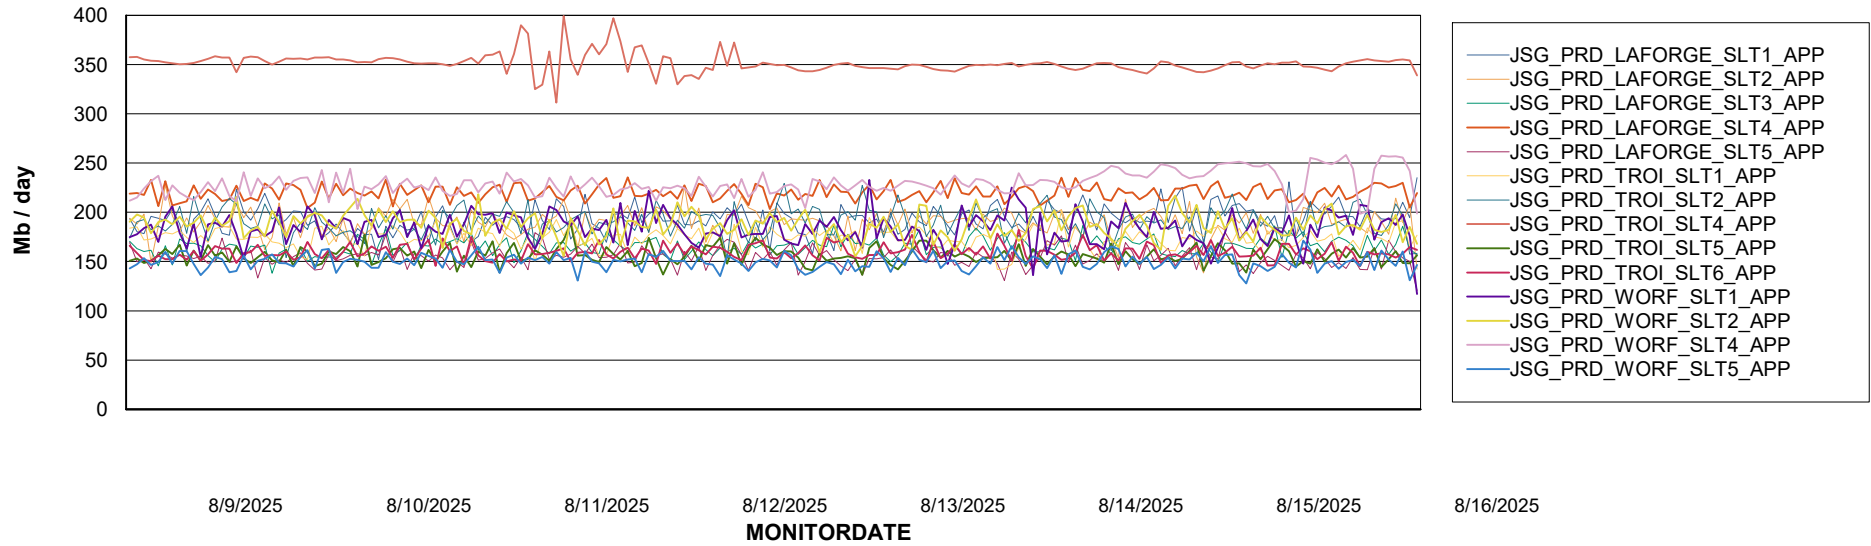

ABSSolute Application Server Services

Avg memory used per ABS Server Service