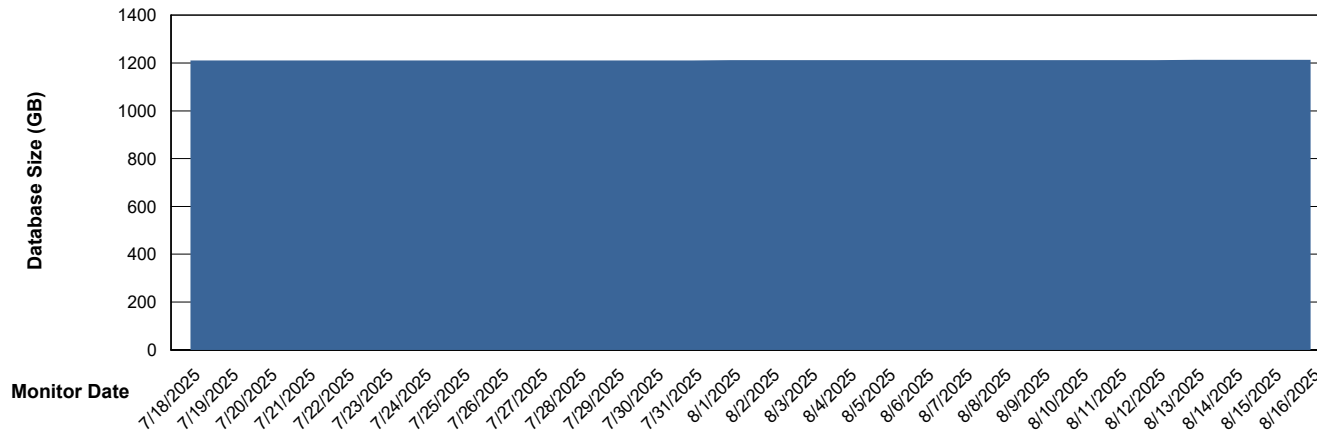

Customer JSG_Production (24/7)
Database ID 102

DATABASE SIZE JSG_PRD_BASHIR_DB_ABS1

Database growth over last month

DATABASE SIZE JSG_PRD_RIKER_DB_HSBABS1

Database growth over last month

Weekly SLA Customer Report