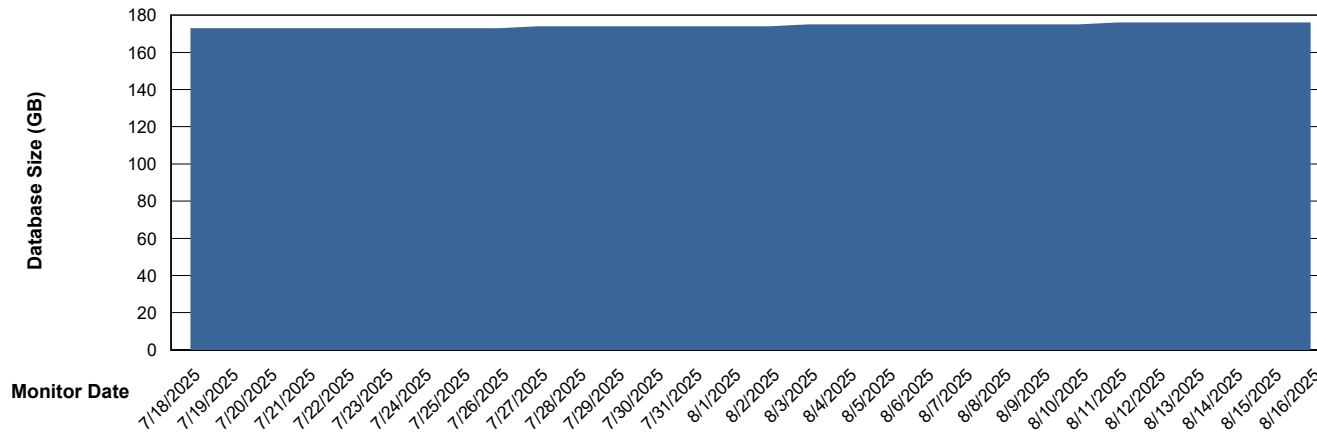

DATABASE SIZE HUE_PRD_S-ORAPROD2_ABS1

Database growth over last month