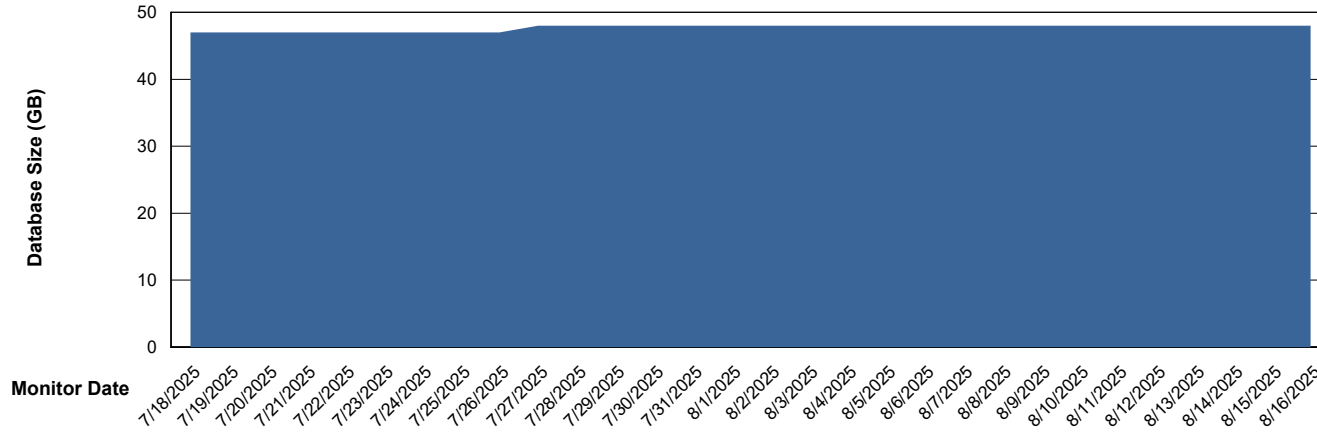

DATABASE SIZE HUE_PRD_S-ORABI2024_ABS1

Database growth over last month