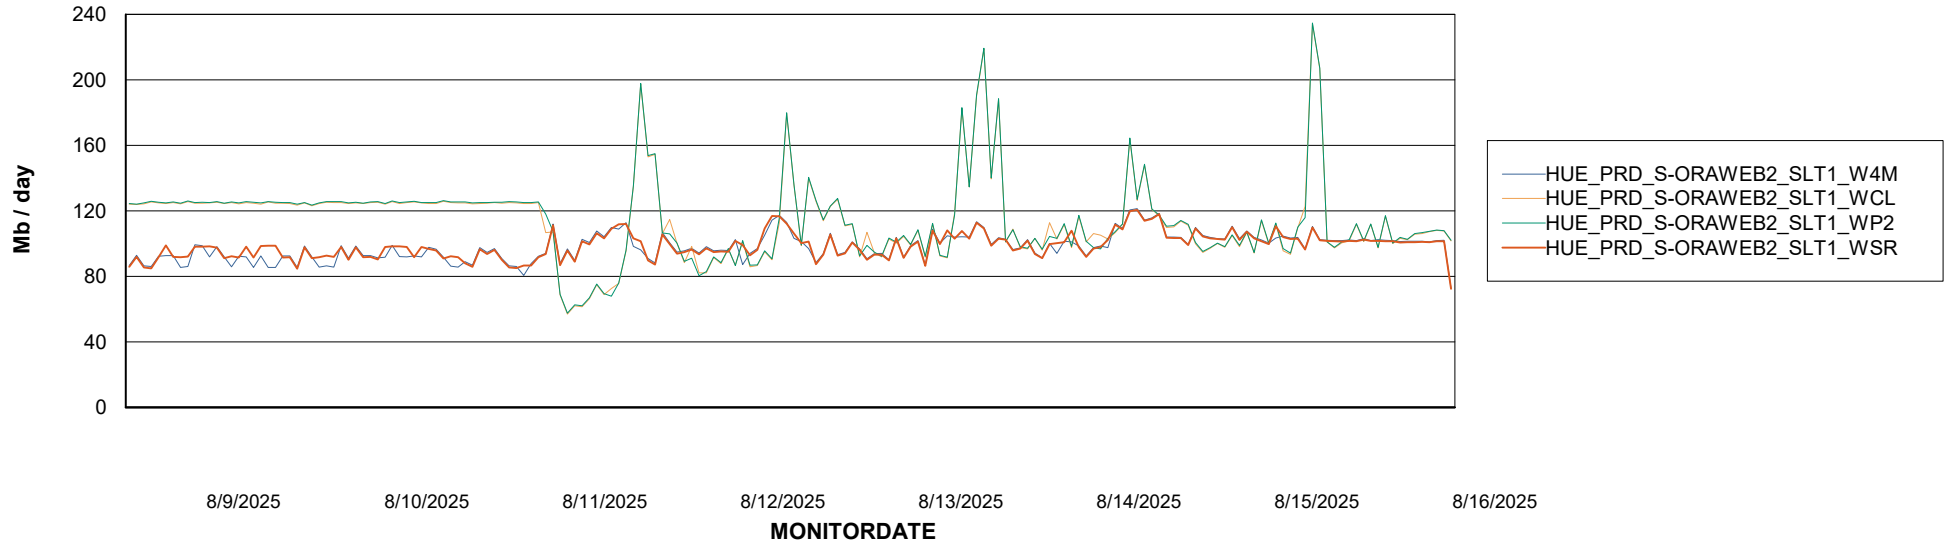

ABSolute Web Component Services

Avg memory used per ABS Web component