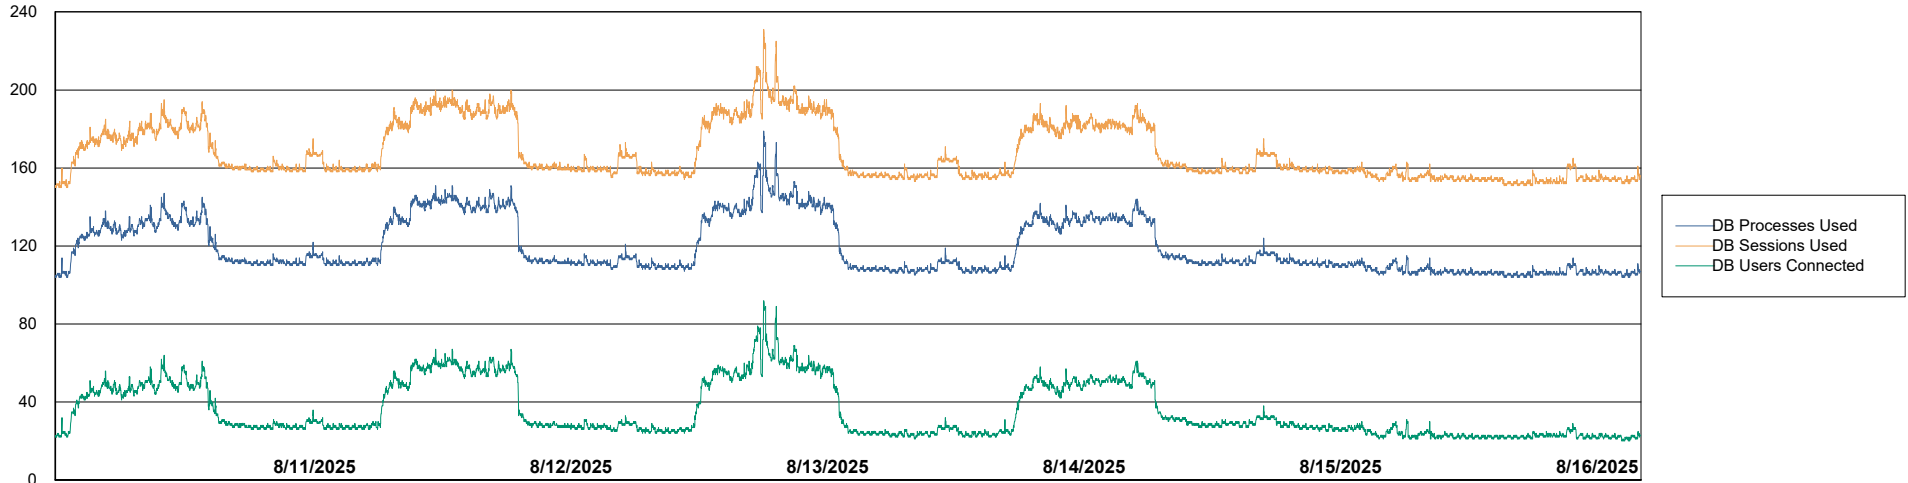

Database Performance HUE_PRD_S-ORAPROD2_ABS1