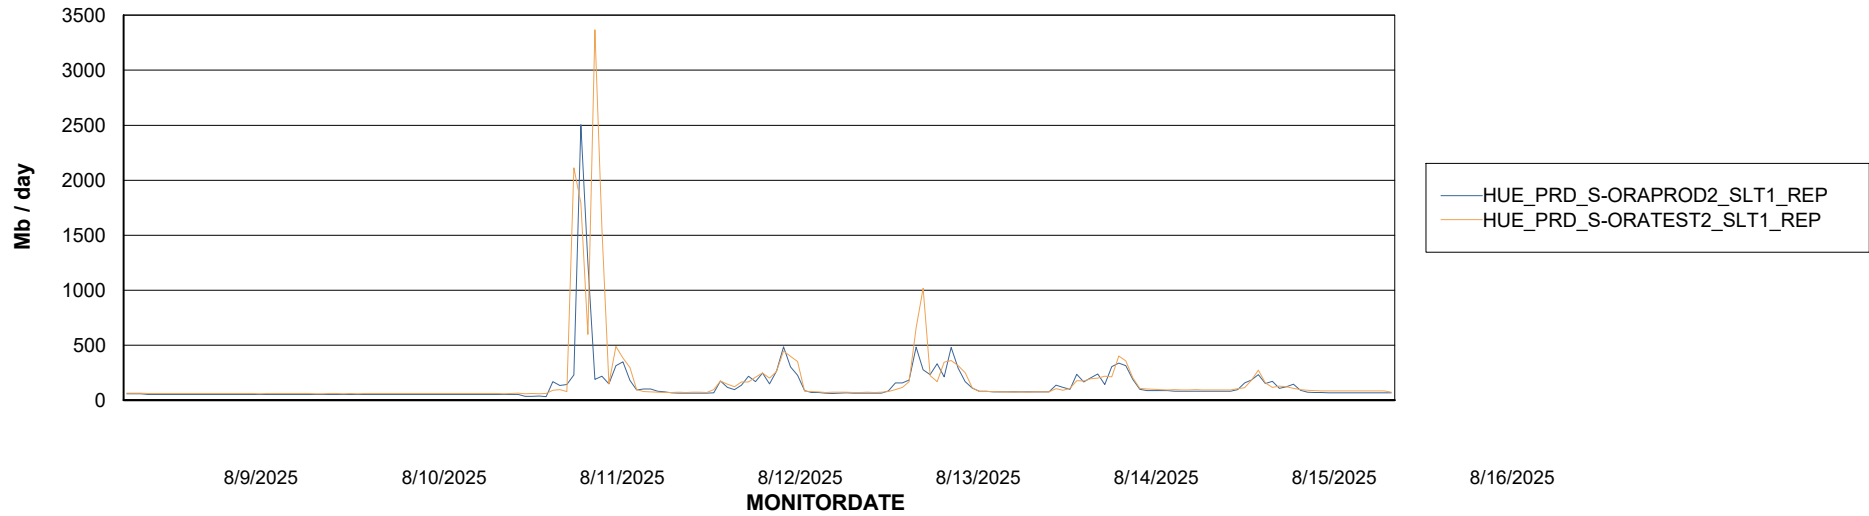

ABSSolute Application ReportServer Services

Avg memory used per ReportServer Service