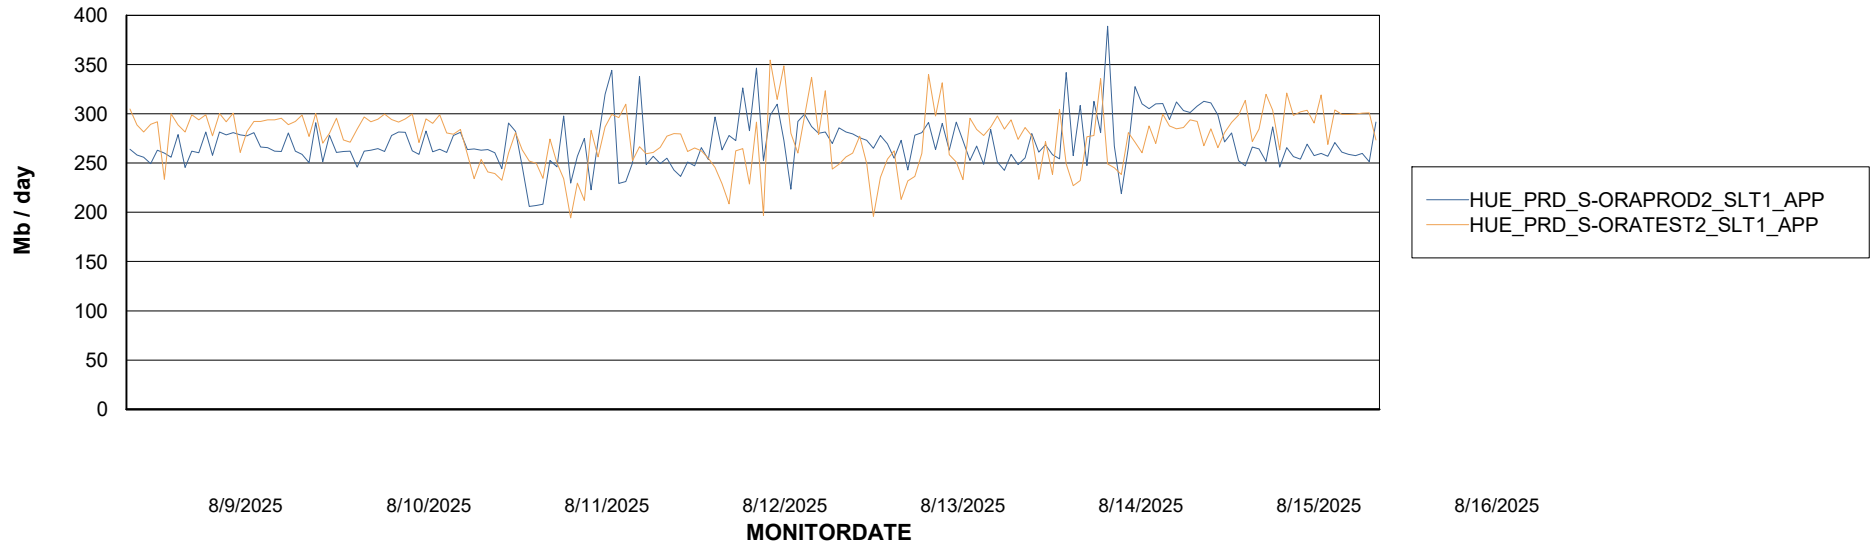

ABSSolute Application Server Services

Avg memory used per ABS Server Service