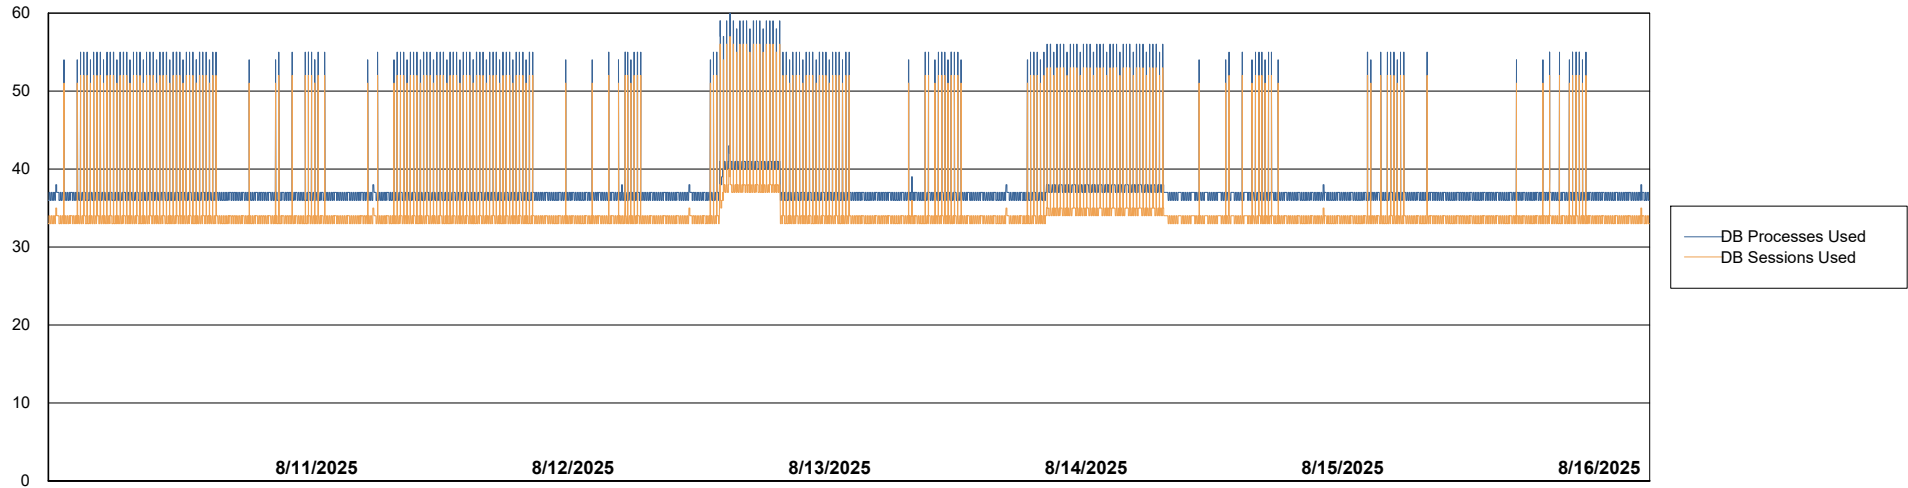

Database Performance HUE_PRD_S-ORATEST2_HSBABS1

DB Processes Max 1,000