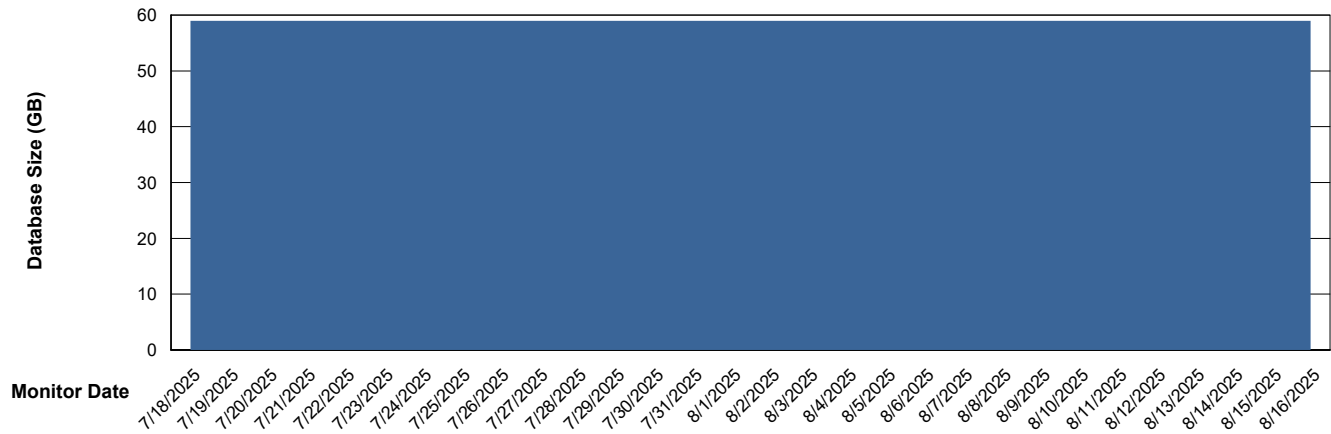

DB Processes Max 0
DB Processes Max 1,000

Weekly SLA Customer Report

Customer ELJ Production
Database ID 72

Database Performance ELJ_PRD_FRASEQXPRDDB03_ABS1

Weekly SLA Customer Report

Customer ELJ Production
Database ID 72

DATABASE SIZE ELJ_PRD_FRASEQXPRDDB01_ABS1

Database growth over last month

DATABASE SIZE ELJ_PRD_FRASEQXPRDDB03_ABS1

Database growth over last month

Weekly SLA Customer Report

Customer ELJ Production
Database ID 72