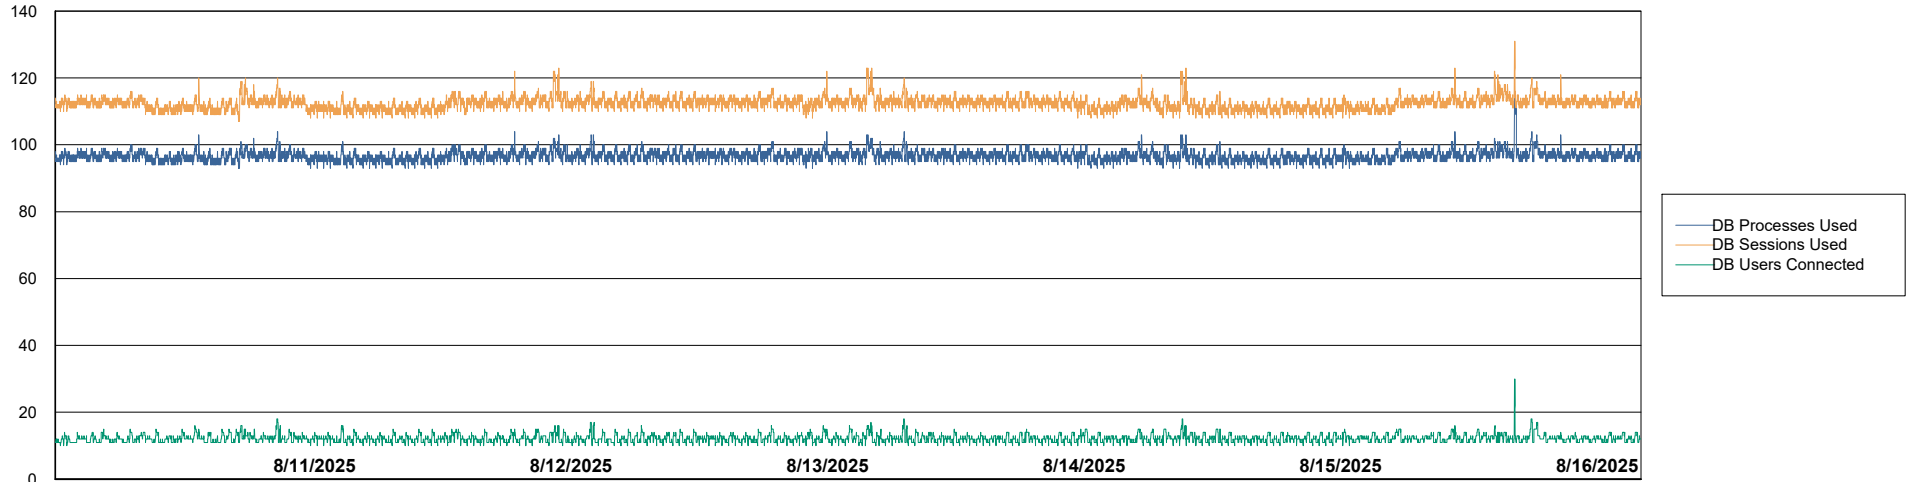

DB Processes Max 0
DB Processes Max 1,000

Weekly SLA Customer Report

Customer ELJ Production
Database ID 72

Database Performance ELJ_PRD_FRASEQXPRDDB03_ABS1

Weekly SLA Customer Report

Customer ELJ Production
Database ID 72