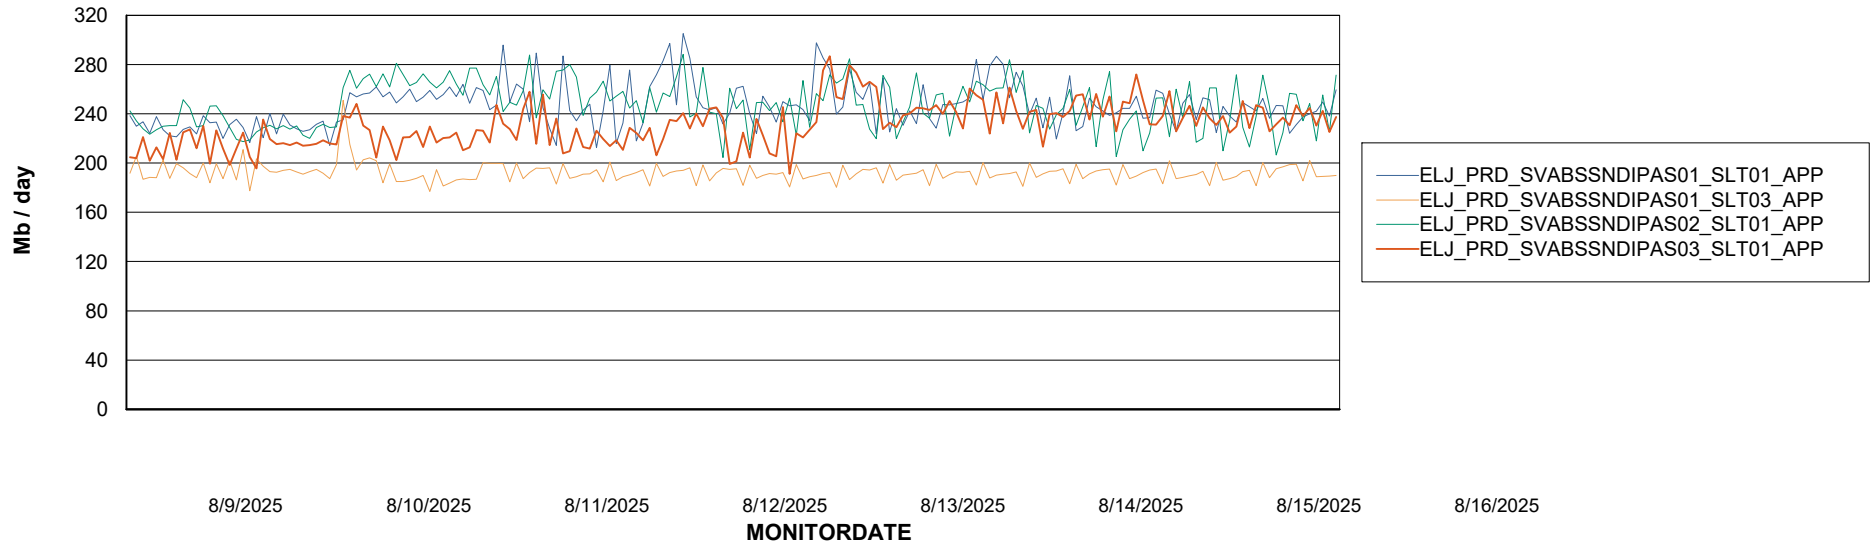

ABSSolute Application Server Services

Avg memory used per ABS Server Service