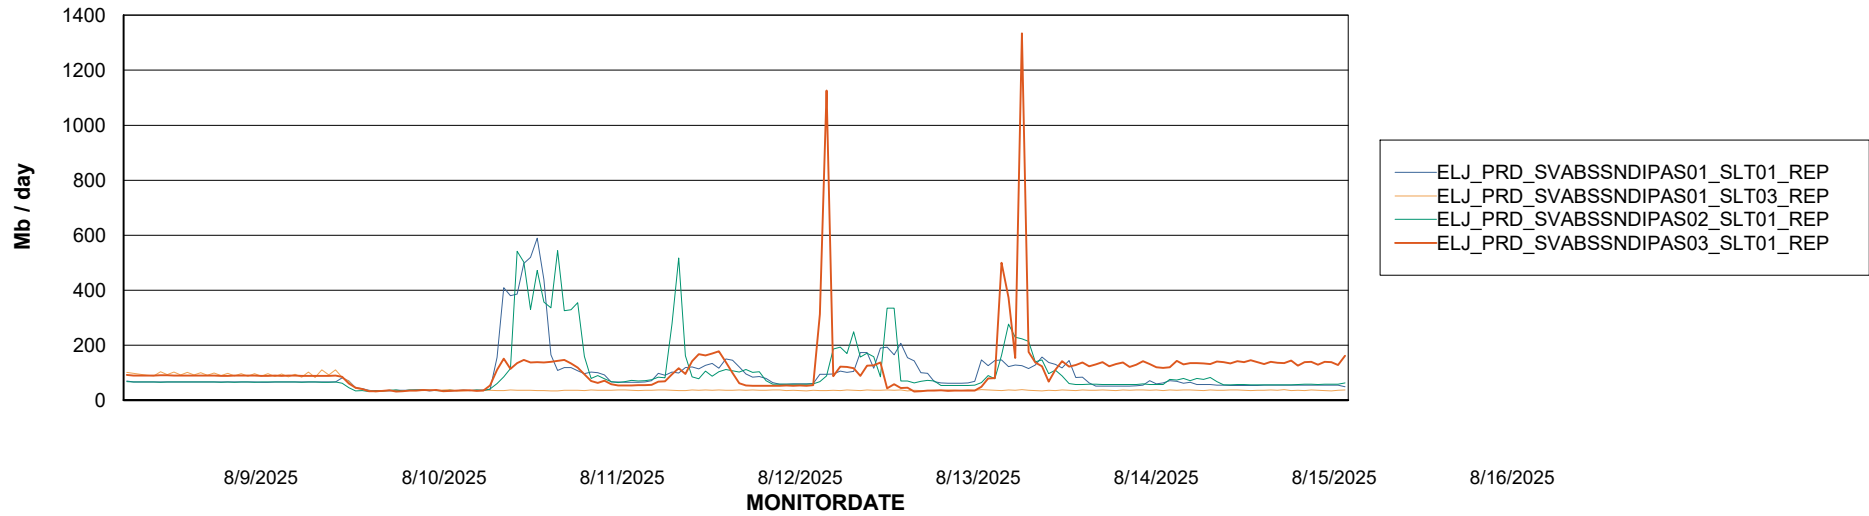

Avg memory used per ABS Server Service

Avg users per day per ABS server

Weekly SLA Customer Report

Customer ELJ Production
Database ID 72

ABSSolute Application ReportServer Services

Avg memory used per ReportServer Service