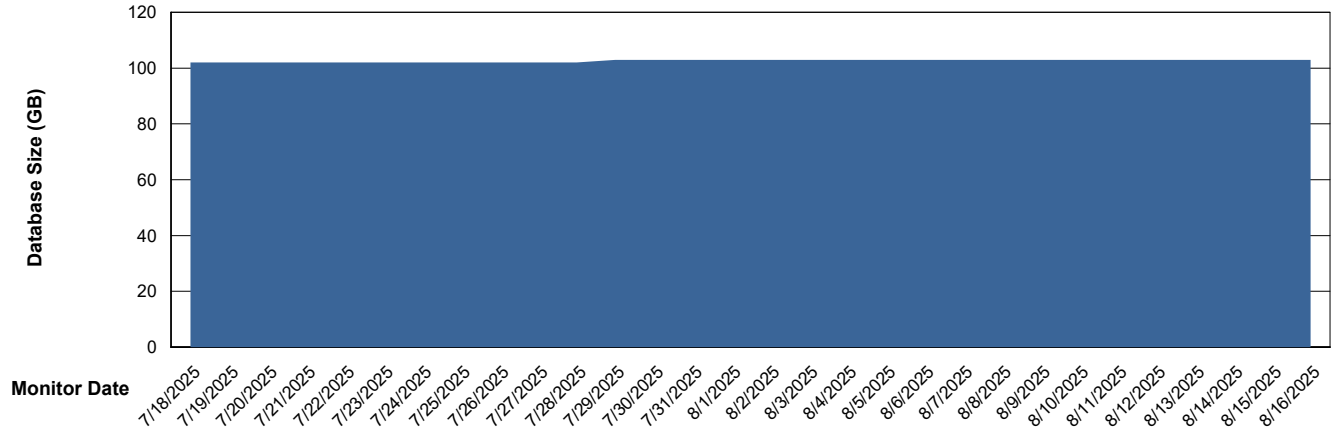

DB Processes Max 0
DB Processes Max 1,000

Weekly SLA Customer Report

Customer ELJ Production
Database ID 72

Database Performance ELJ_PRD_FRASEQXPRDDB03_ABS1

Weekly SLA Customer Report

Customer ELJ Production
Database ID 72

DATABASE SIZE ELJ_PRD_FRASEQXPRDDB01_ABS1

Database growth over last month

DATABASE SIZE ELJ_PRD_FRASEQXPRDDB03_ABS1

Database growth over last month

Weekly SLA Customer Report

Customer ELJ Production
Database ID 72