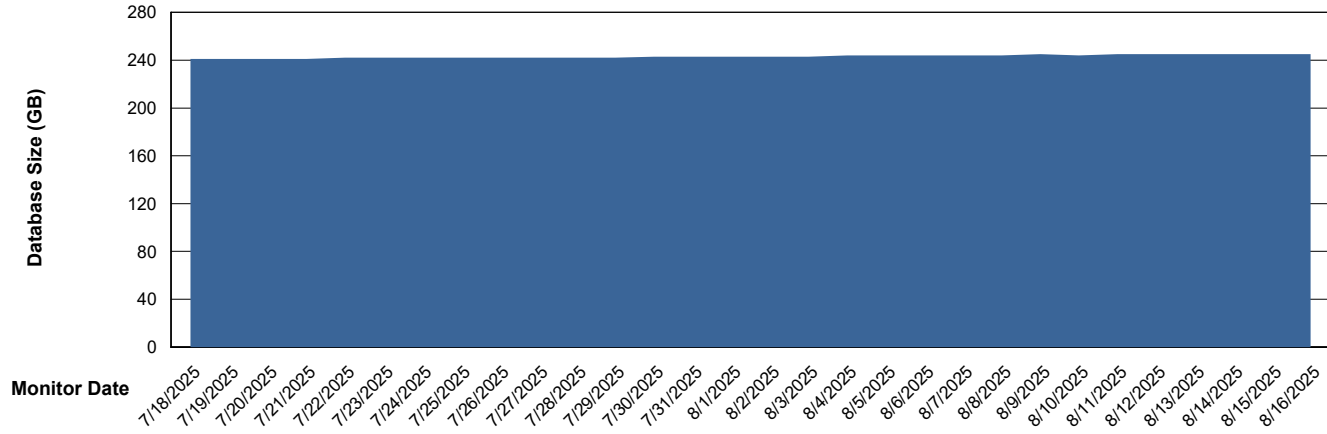

DATABASE SIZE ELI_PRD_FRASEQXPRDDB04-BI_ABS1

Database growth over last month