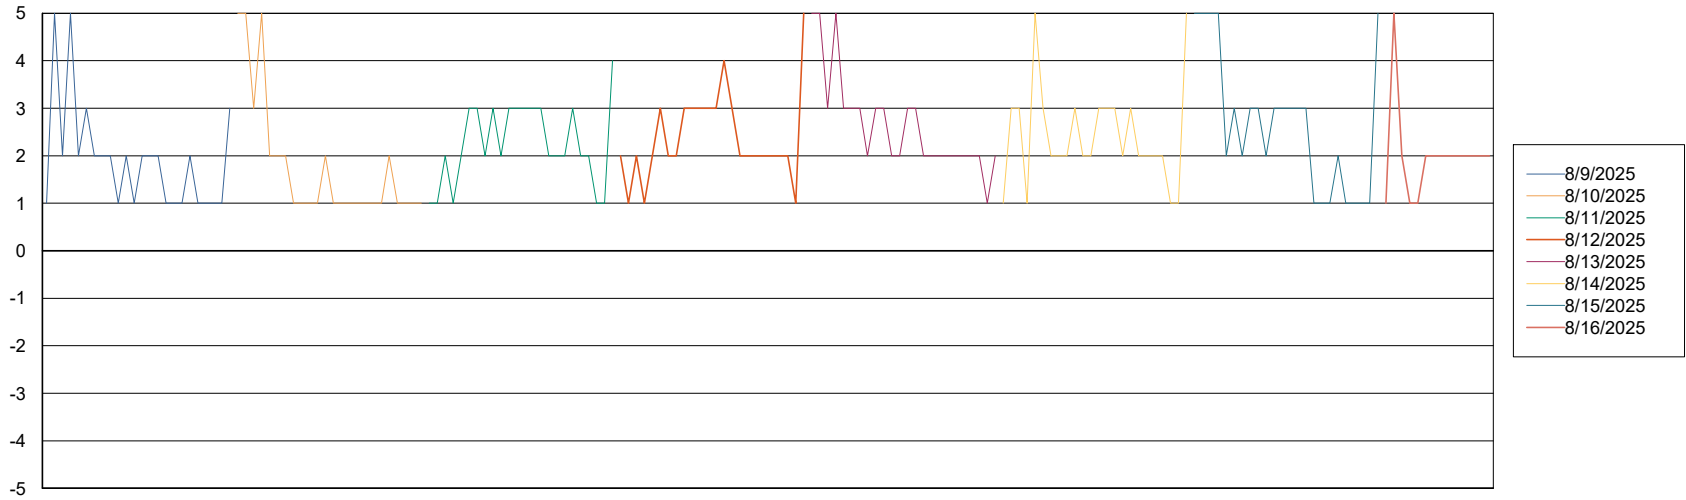

Standby Database Health ELI_Production

Recovery lag for last 7 days