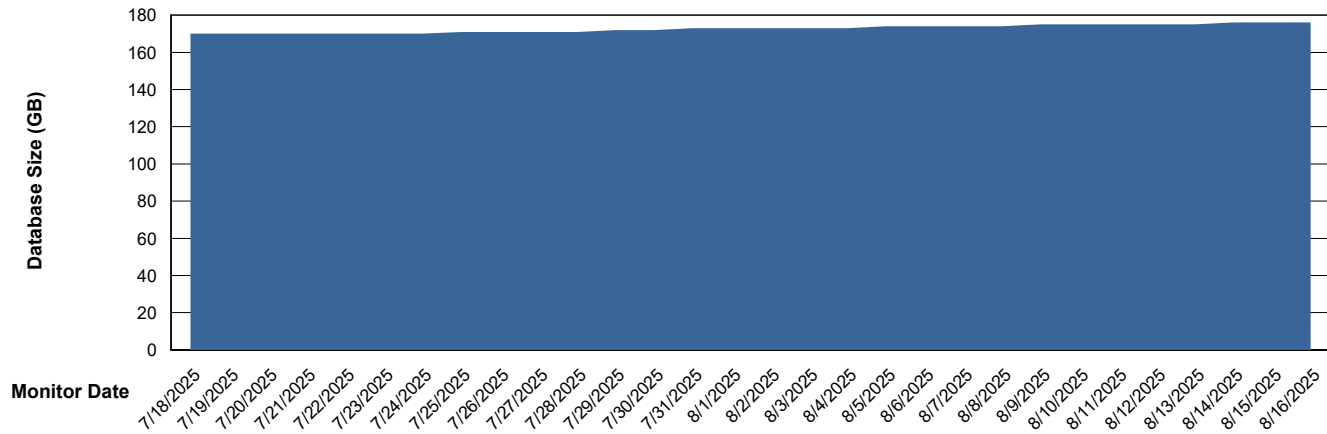

DATABASE SIZE ELI_PRD_FRASINTPRDDB01_ABS1

Database growth over last month