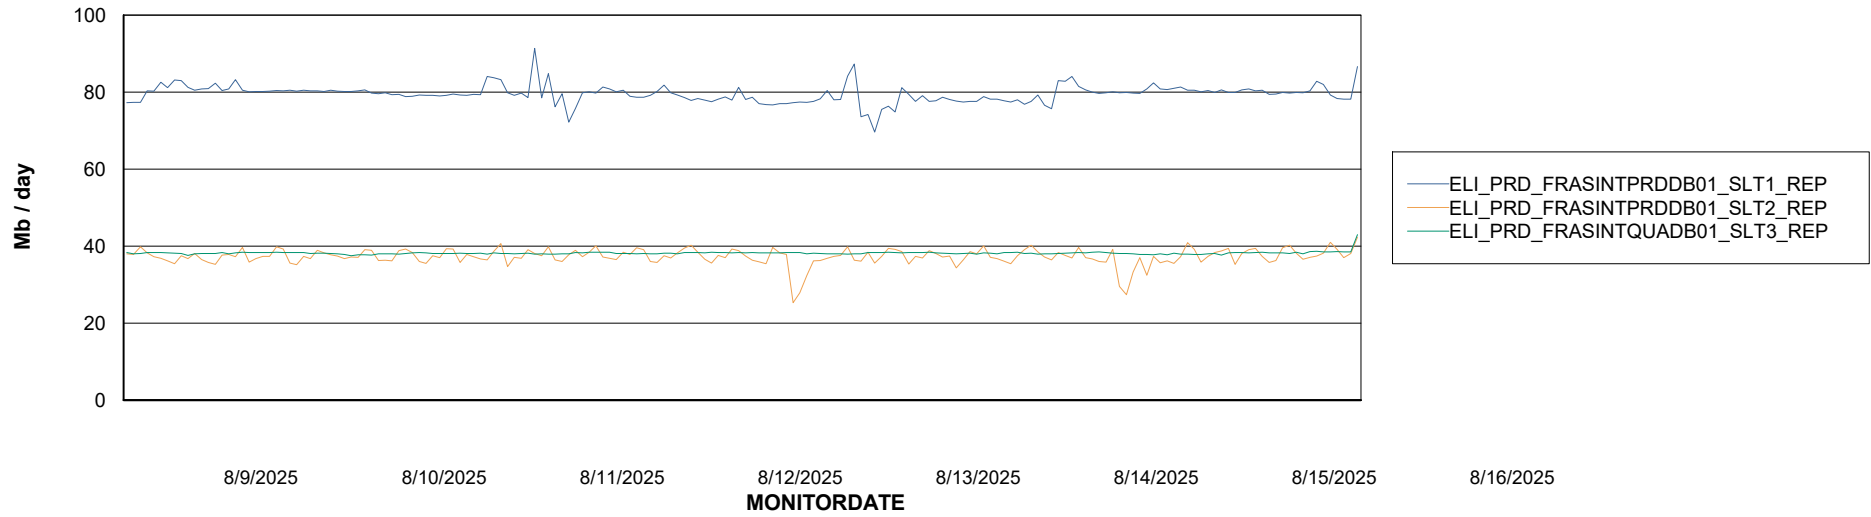

ABSSolute Application ReportServer Services

Avg memory used per ReportServer Service