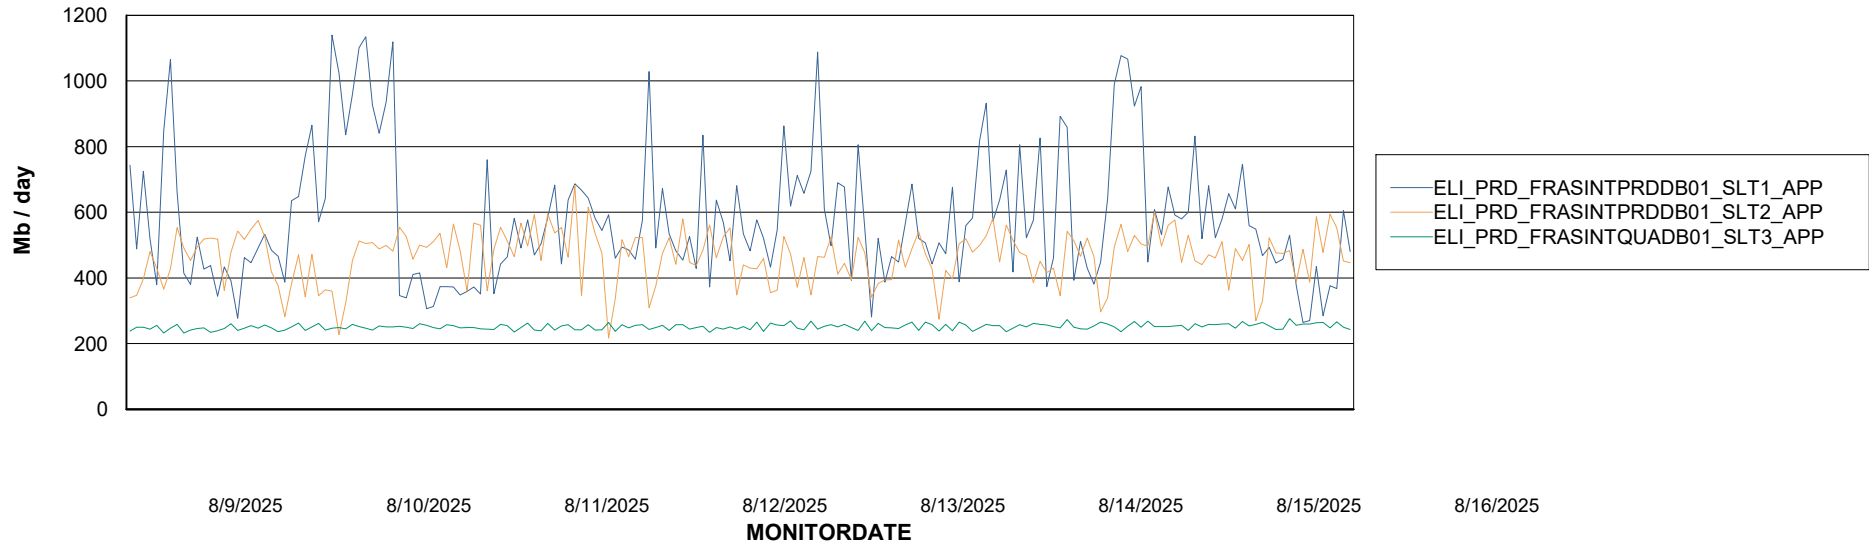

ABSSolute Application Server Services

Avg memory used per ABS Server Service