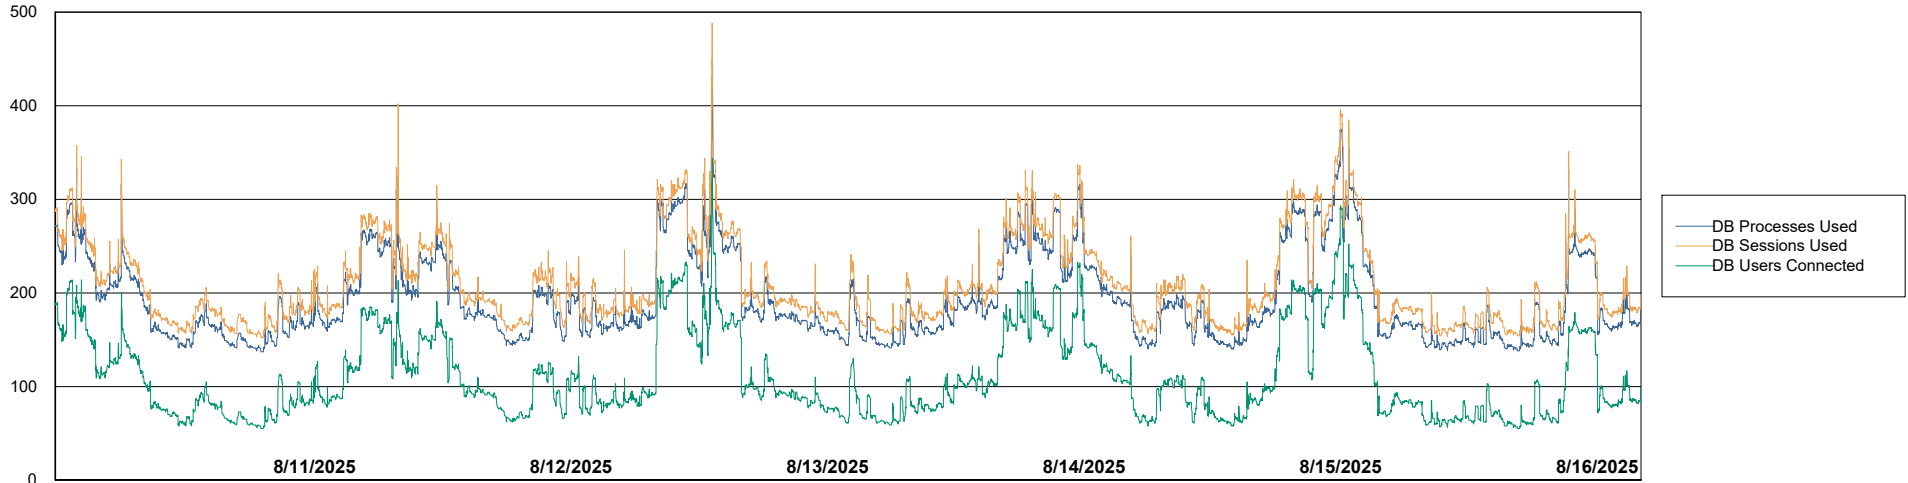

Database Performance ELI_PRD_FRASINTPRDDB01_ABS1