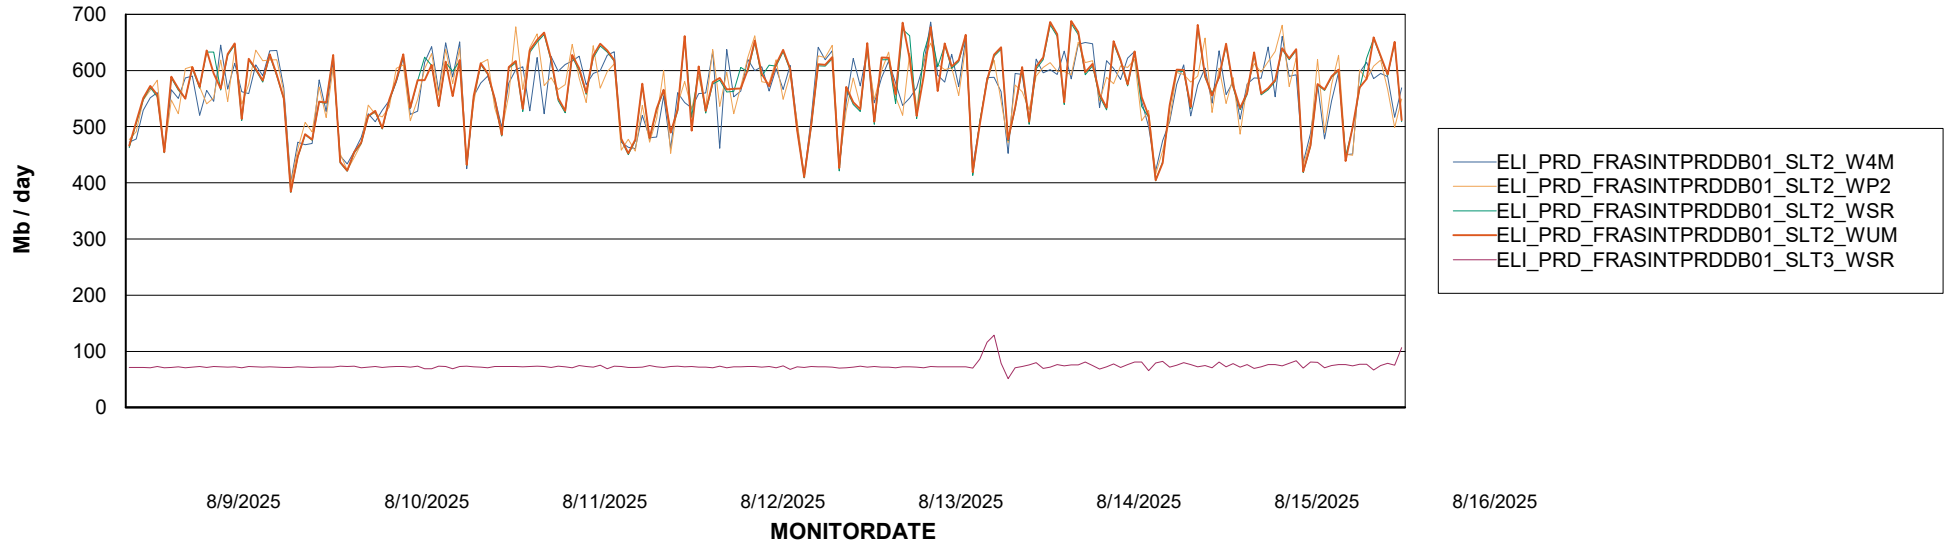

ABSolute Web Component Services

Avg memory used per ABS Web component