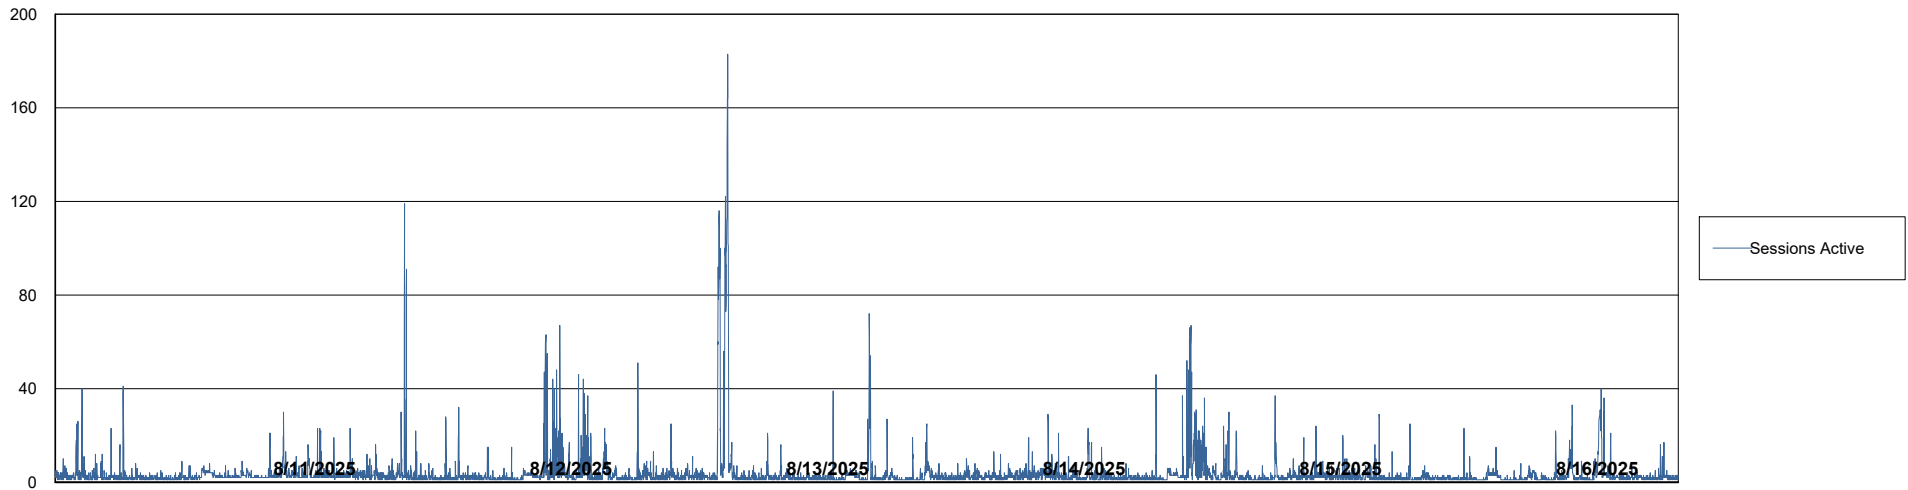

Database Performance ELI_PRD_FRASINTPRDDB01_ABS1