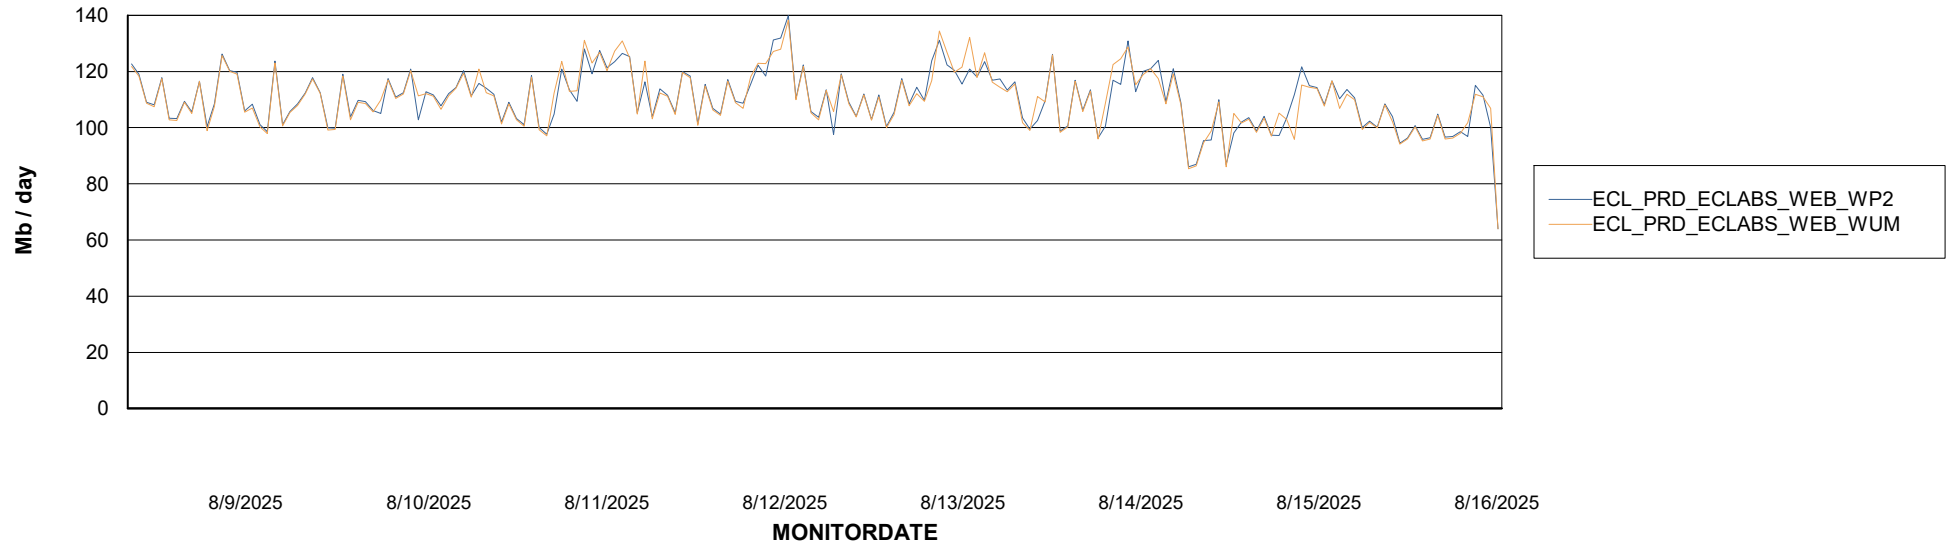

ABSSolute Application ReportServer Services

Avg memory used per ReportServer Service

Weekly SLA Customer Report

Customer ECL_Production
Database ID 156

ABSSolute Web Component Services

Avg memory used per ABS Web component