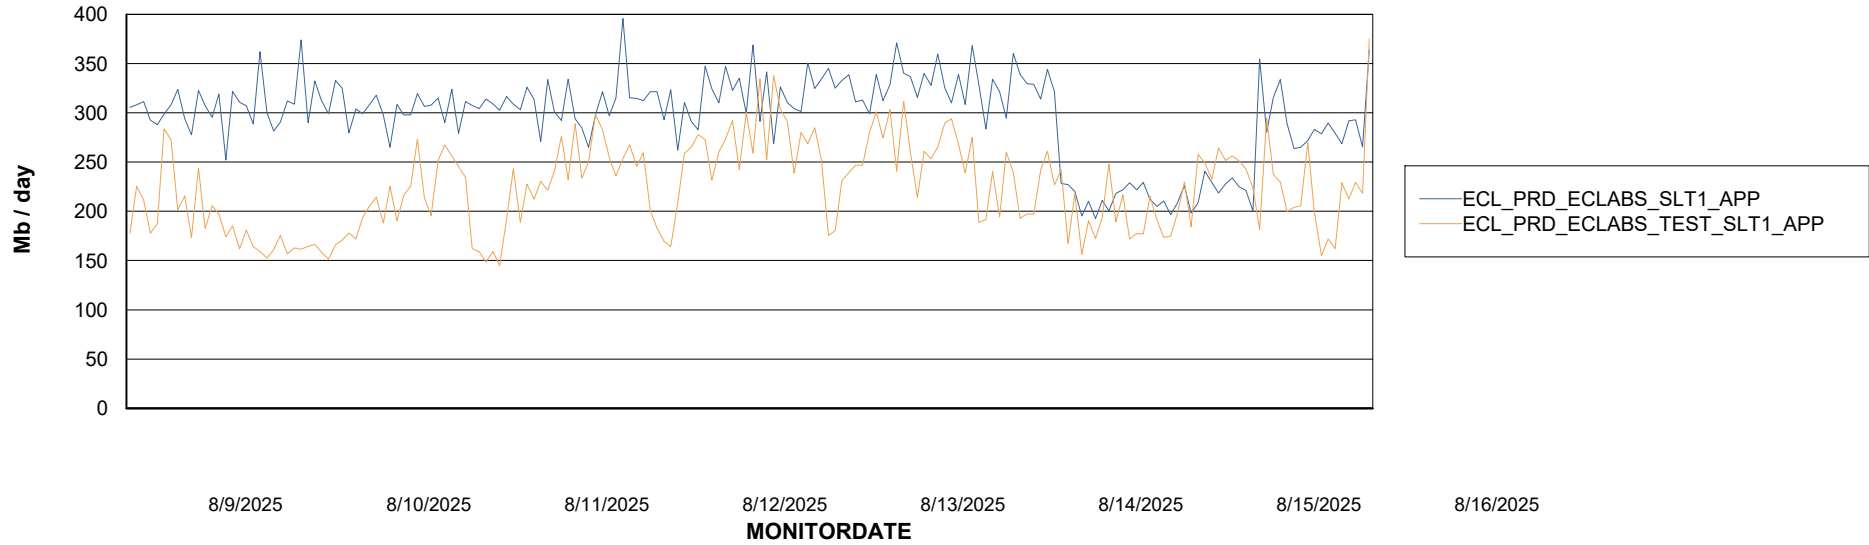

ABSSolute Application Server Services

Avg memory used per ABS Server Service