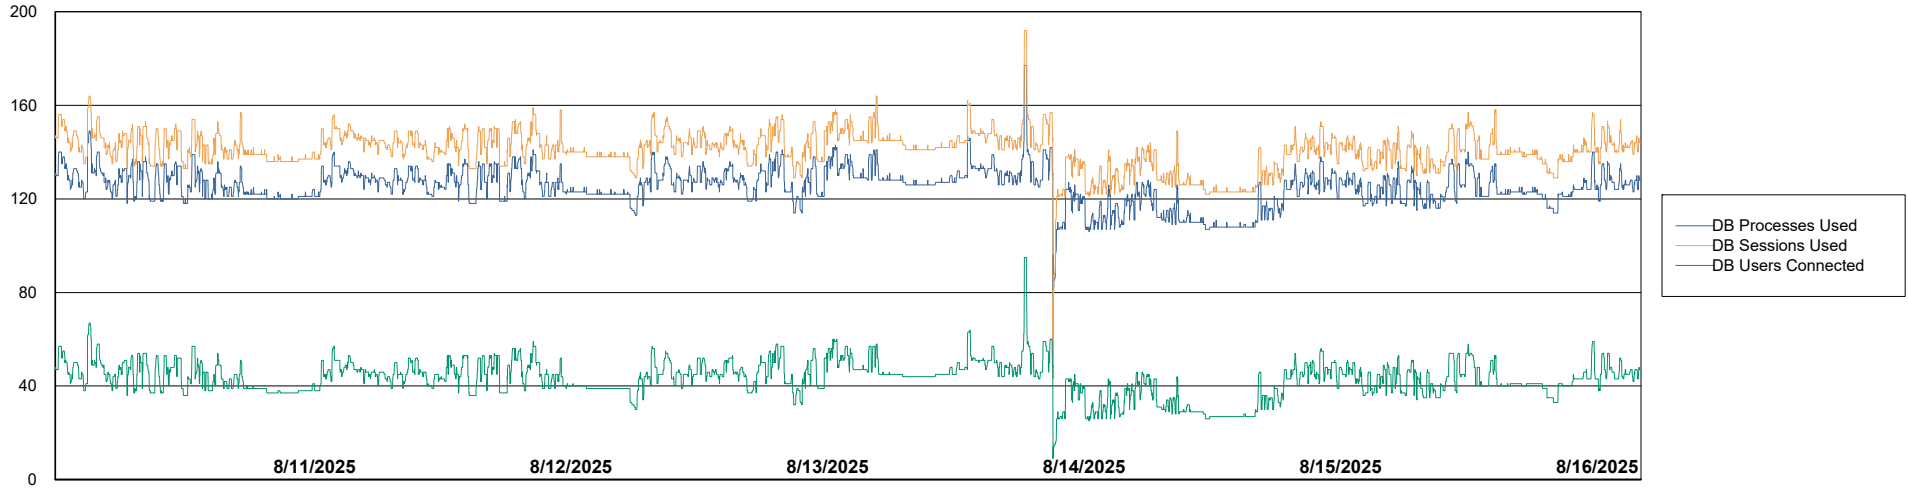

Weekly SLA Customer Report

Customer ECL_Production
Database ID 156

Database Performance ECL_PRD_ECLABS_ABS1

Weekly SLA Customer Report

Customer ECL_Production
Database ID 156

Database Performance ECL_PRD_ECL-ABS-BI_ABS1