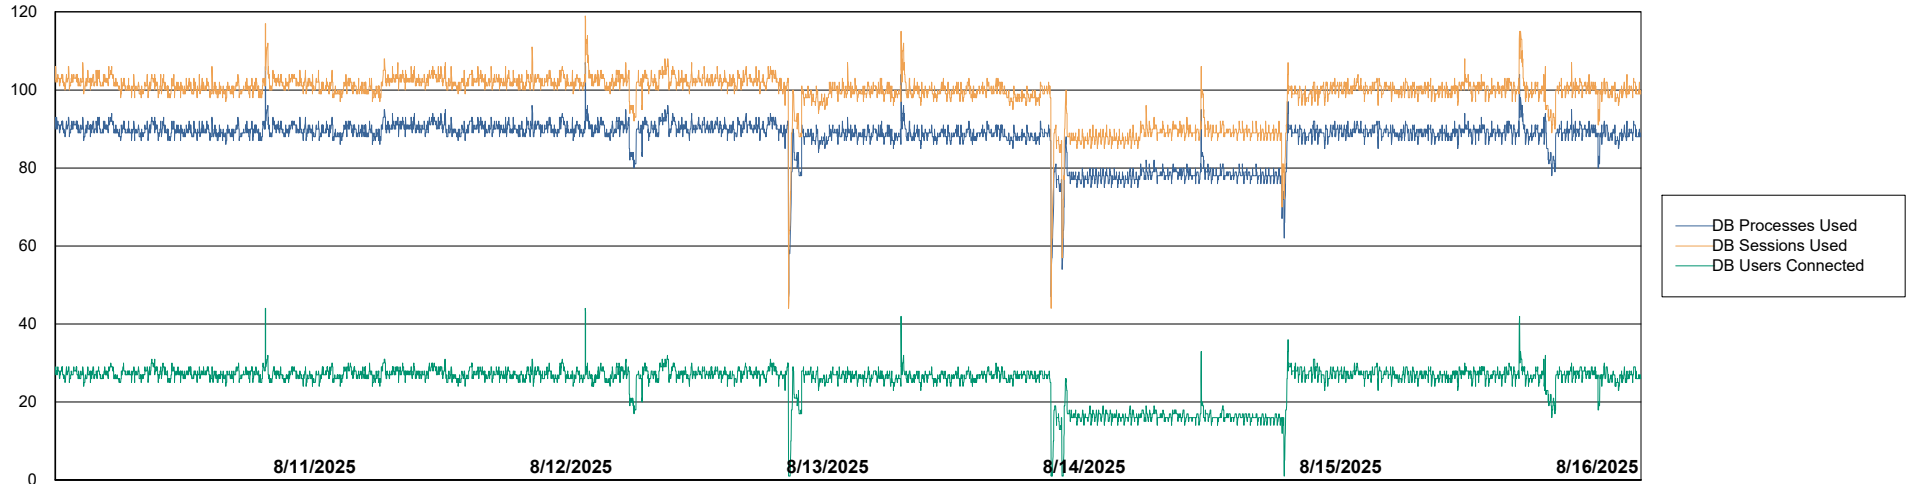

Weekly SLA Customer Report

Customer ECL_Production
Database ID 156

Database Performance ECL_PRD_ECLABS_ABS1

Weekly SLA Customer Report

Customer ECL_Production
Database ID 156

Database Performance ECL_PRD_ECL-ABS-BI_ABS1