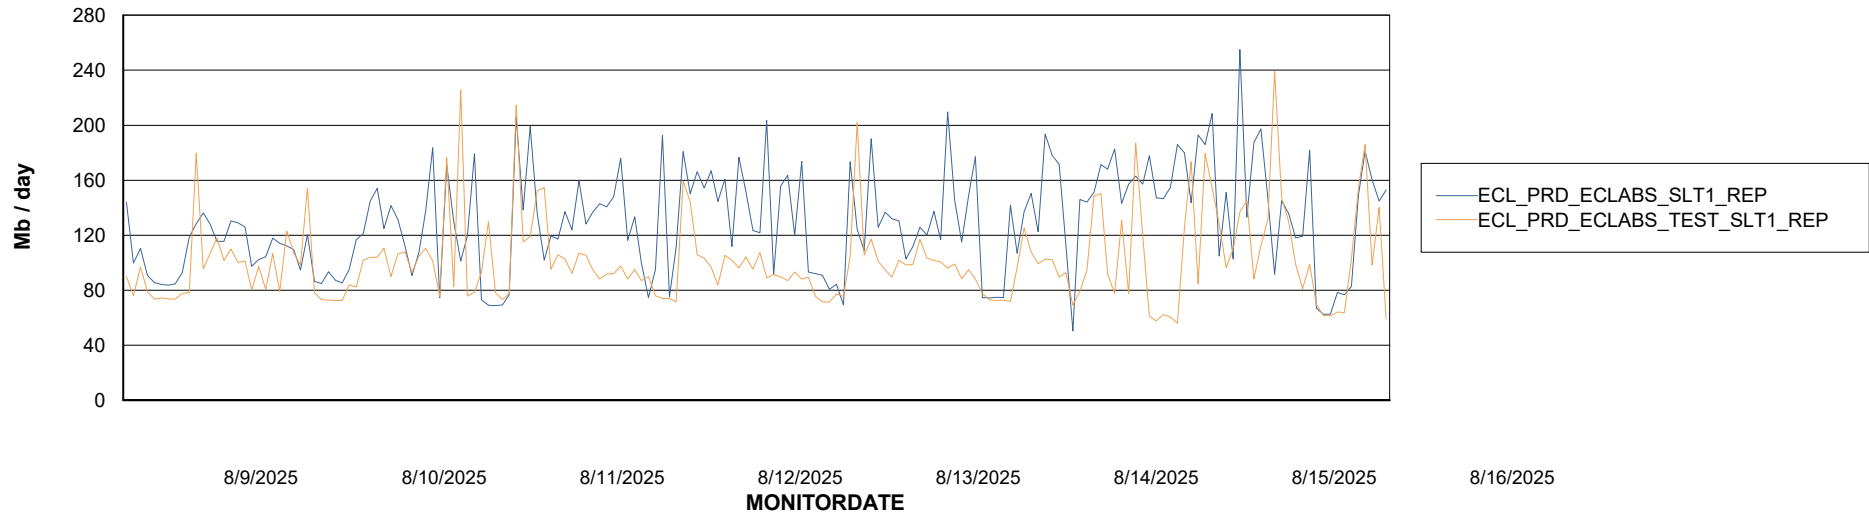

ABSSolute Application ReportServer Services

Avg memory used per ReportServer Service