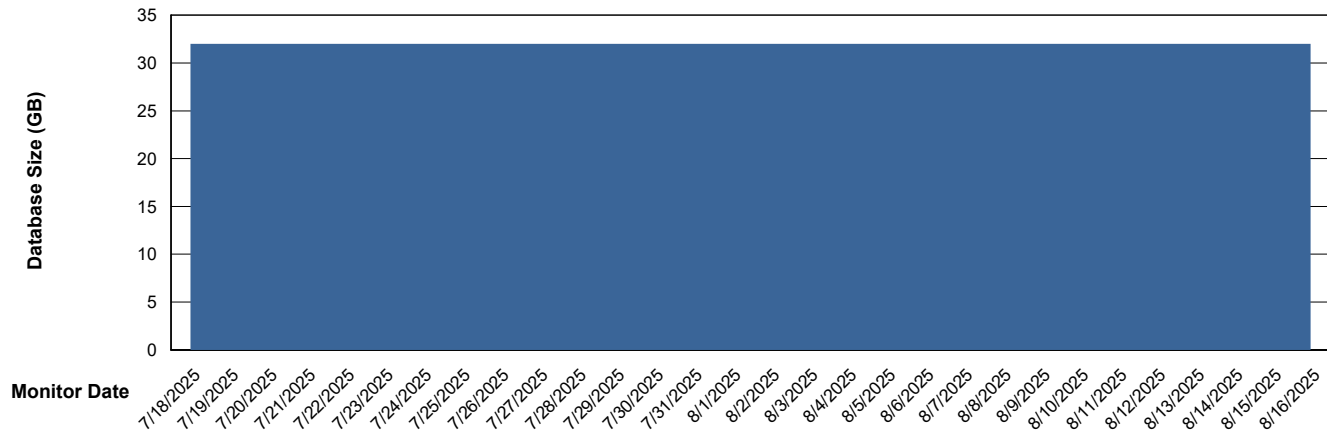

Weekly SLA Customer Report

Customer ECL_Production
Database ID 156

Database Performance ECL_PRD_ECLABS-TEST_HSBABS1

DB Processes Max 1,000

Weekly SLA Customer Report

Customer ECL_Production
Database ID 156

DATABASE SIZE ECL_PRD_ECLABS_ABS1

Database growth over last month

DATABASE SIZE ECL_PRD_ECL-ABS-BI_ABS1

Database growth over last month

Weekly SLA Customer Report

Customer ECL_Production
Database ID 156

Database Tablespace ECL_PRD_ECLABS_ABS1