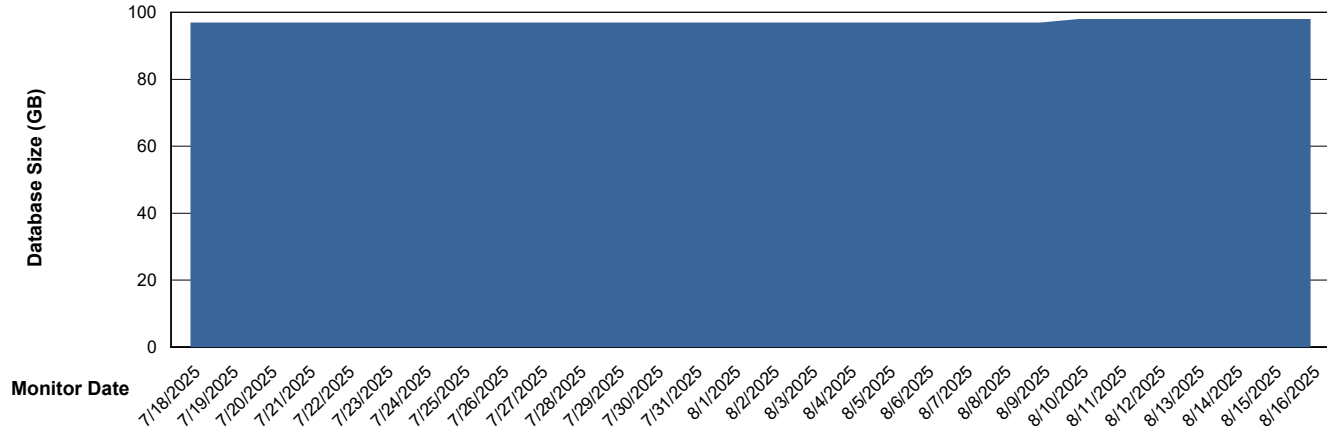

Weekly SLA Customer Report

Customer ECL_Production
Database ID 156

Database Performance ECL_PRD_ECLABS-TEST_HSBABS1

DB Processes Max 1,000

Weekly SLA Customer Report

Customer ECL_Production
Database ID 156

DATABASE SIZE ECL_PRD_ECLABS_ABS1

Database growth over last month

DATABASE SIZE ECL_PRD_ECL-ABS-BI_ABS1

Database growth over last month

Weekly SLA Customer Report

Customer ECL_Production
Database ID 156

Database Tablespace ECL_PRD_ECLABS_ABS1