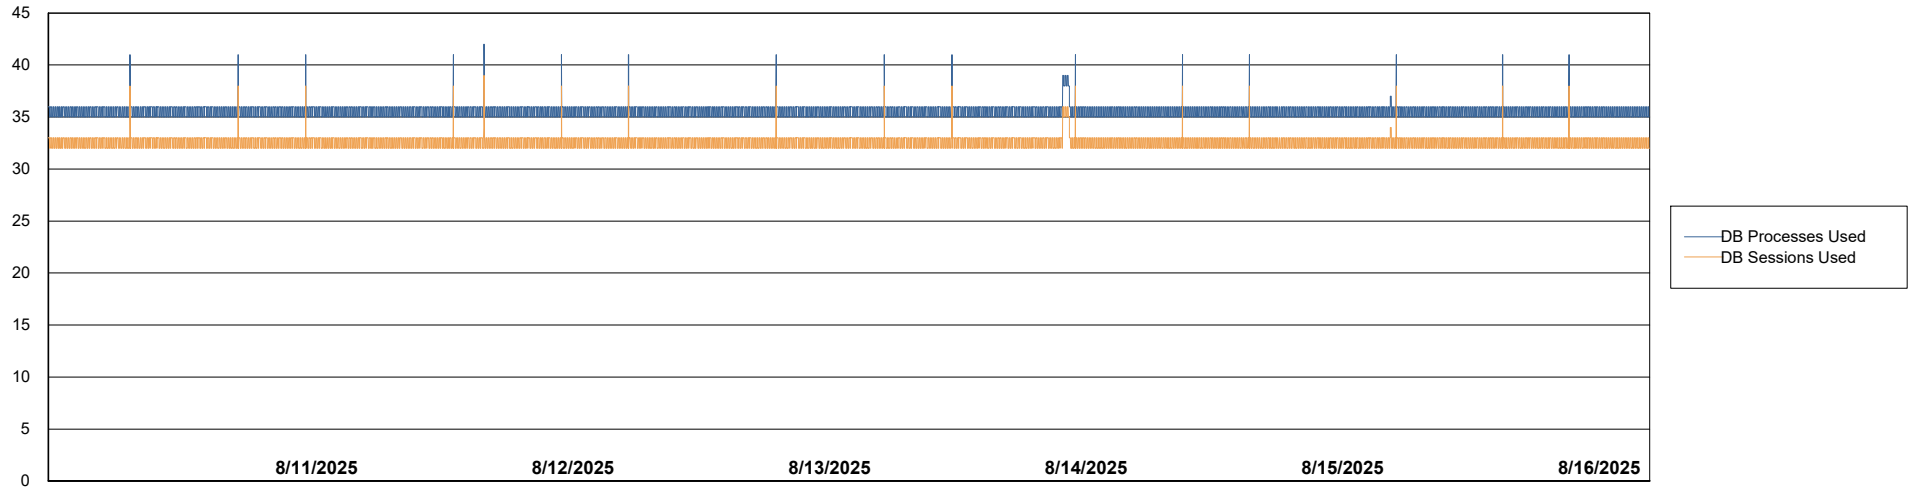

Database Performance ECL_PRD_ECLABS-TEST_HSBABS1

DB Processes Max 1,000