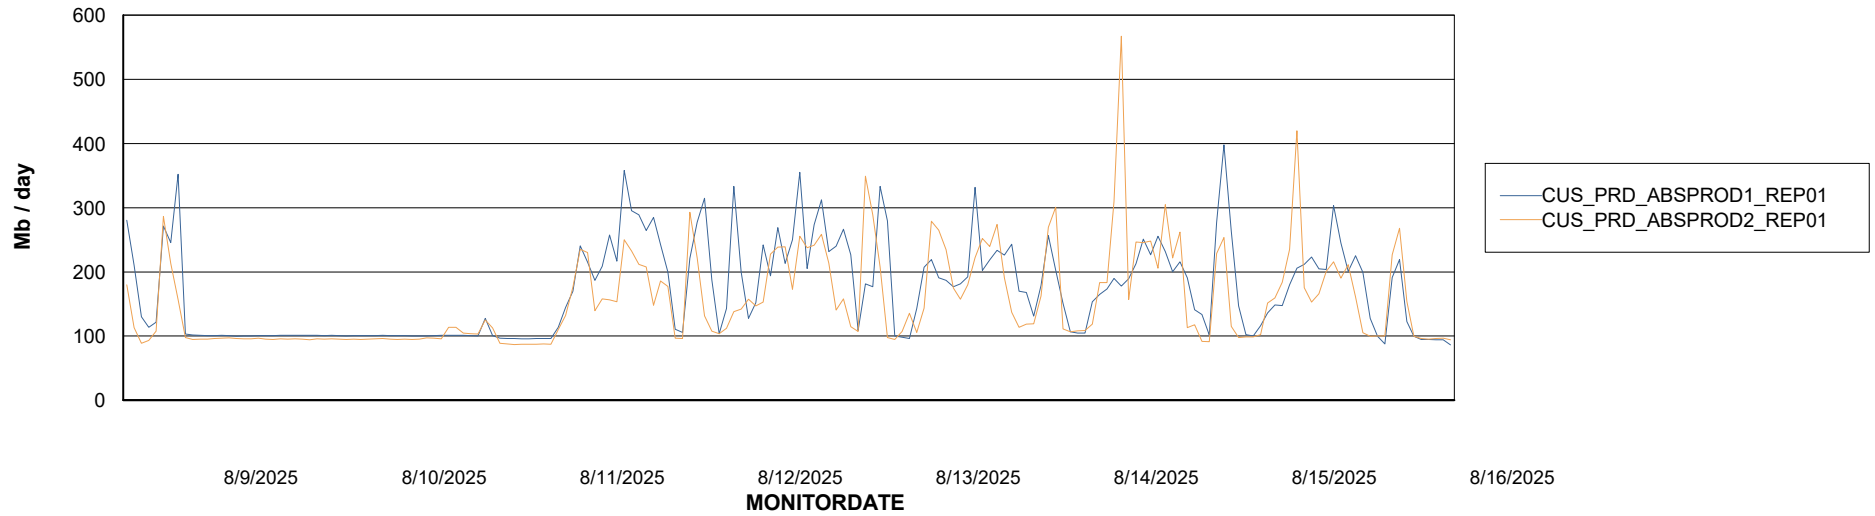

ABSSolute Application ReportServer Services

Avg memory used per ReportServer Service