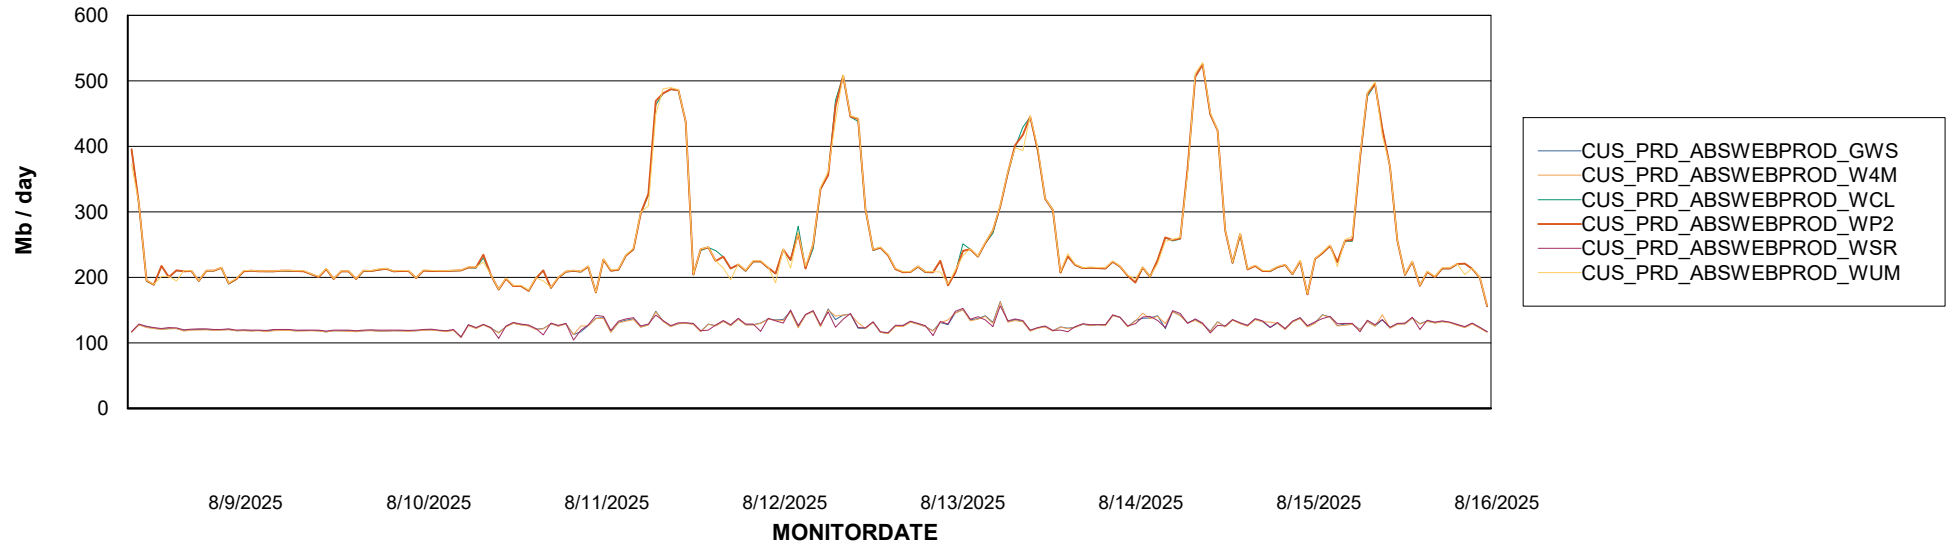

ABSSolute Web Component Services

Avg memory used per ABS Web component