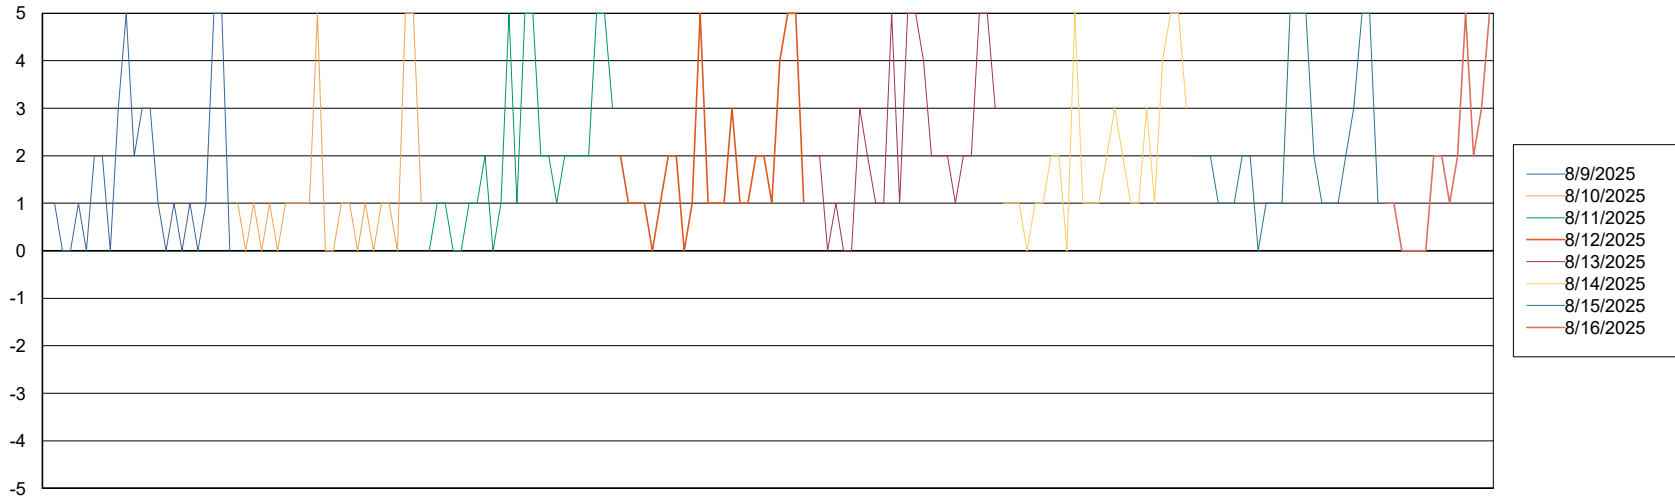

Standby Database Health CUS_Production (24/7)

Recovery lag for last 7 days