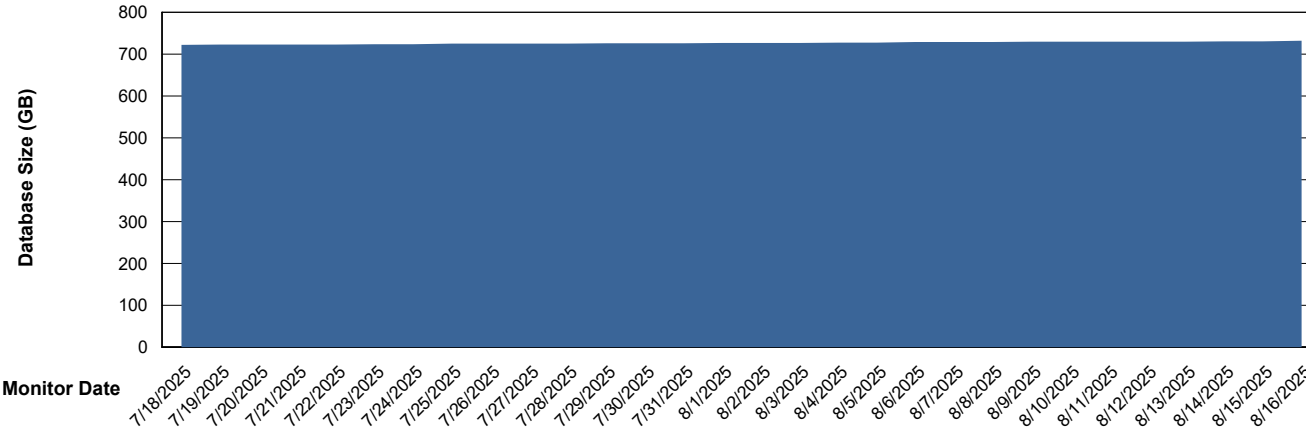

Database growth over last month

Database Tablespace CUS_PRD_ABSDB1_ABS1

Date	Tablespace Name	Filesize (Gb)	Usedsize (Gb)	Percentage free
8/16/2025	ABSDATA	324	266	18
	INDX	543	450	17
8/15/2025	ABSDATA	324	266	18
	INDX	543	449	17
8/14/2025	ABSDATA	324	266	18
	INDX	543	449	17
8/13/2025	ABSDATA	324	266	18
	INDX	543	449	17
8/12/2025	ABSDATA	324	265	18
	INDX	543	449	17
8/11/2025	ABSDATA	316	265	16
	INDX	543	448	17
8/10/2025	ABSDATA	316	265	16
	INDX	543	448	17