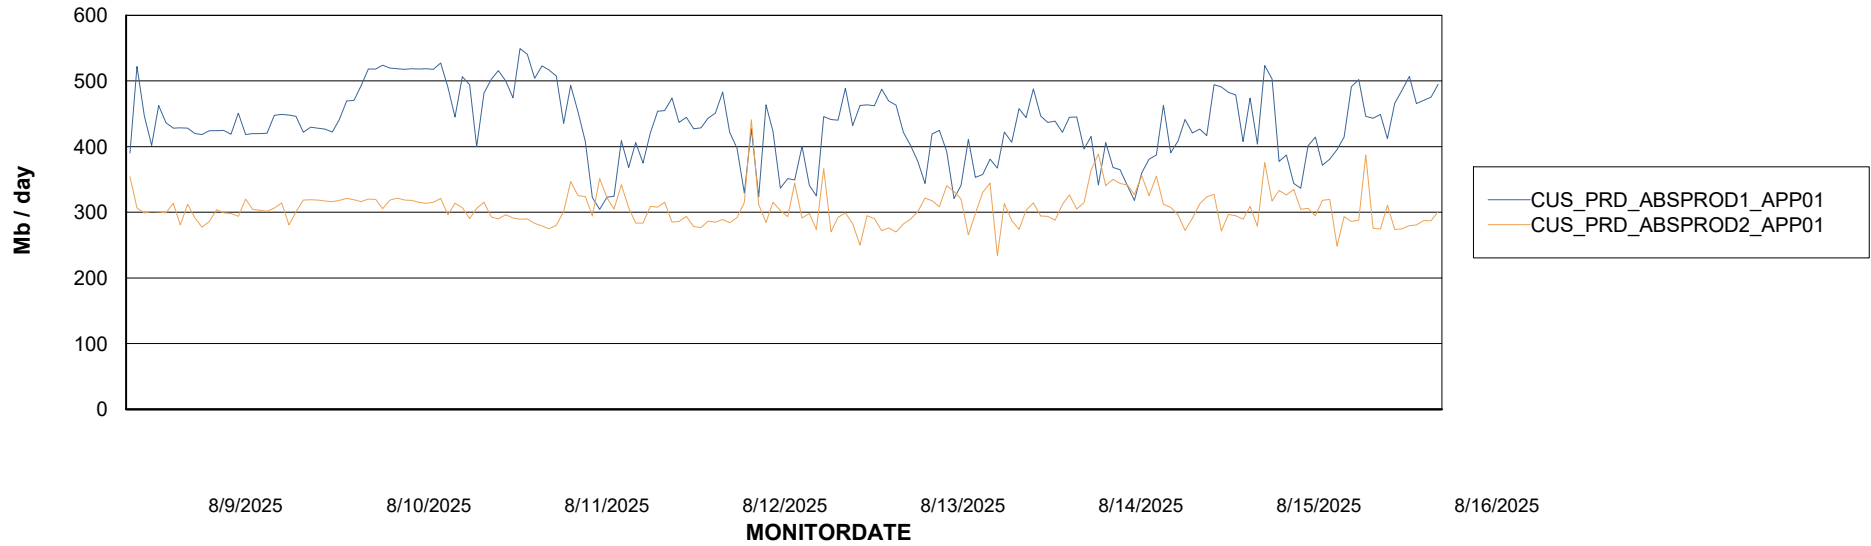

ABSSolute Application Server Services

Avg memory used per ABS Server Service