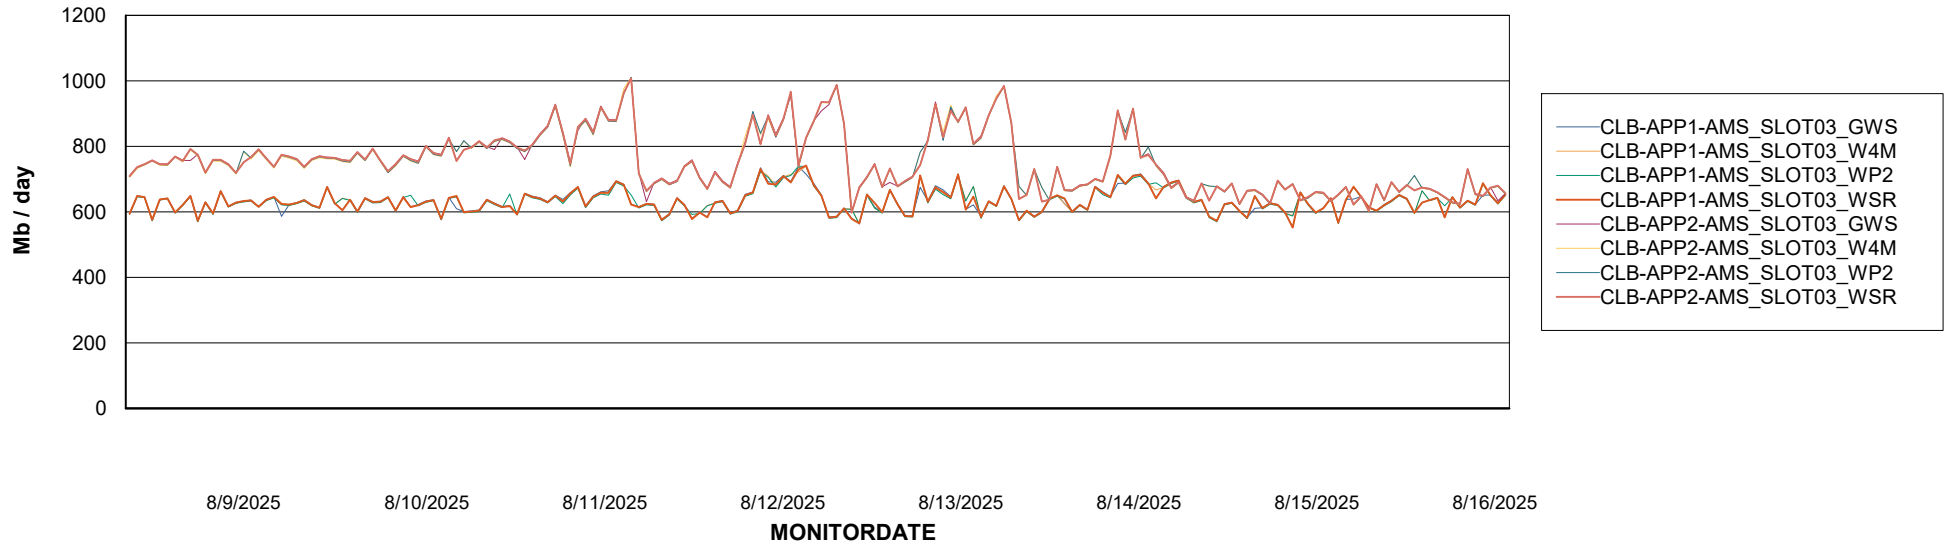

ABSSolute Web Component Services

Avg memory used per ABS Web component