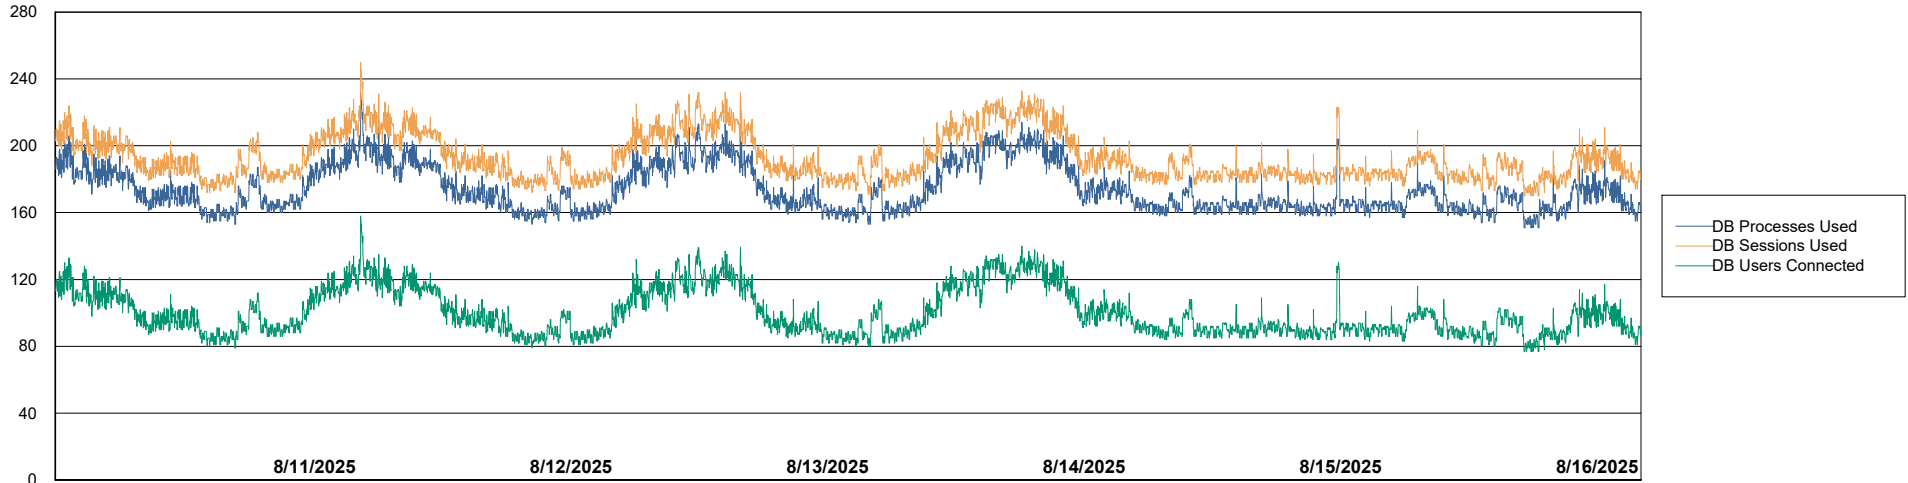

Weekly SLA Customer Report

Customer CLB OCI AMS Production
Database ID 196

Database Performance CLB-BI2-AMS_ABS1_DB

Weekly SLA Customer Report

Customer CLB OCI AMS Production
Database ID 196

Database Performance CLB-DBS1-AMS_PROD_ABS1