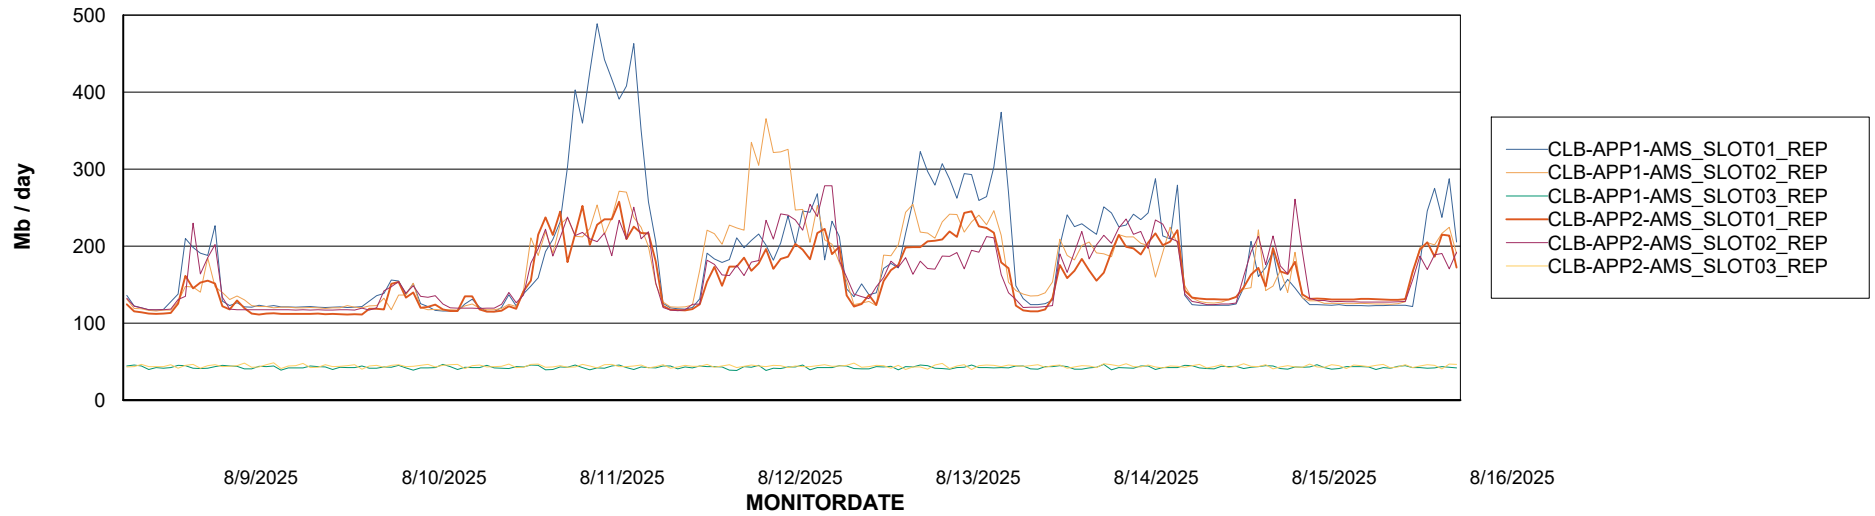

Avg memory used per ABS Server Service

Avg users per day per ABS server

Weekly SLA Customer Report

Customer: CLB OCI AMS Production
Database ID: 196

ABSSolute Application ReportServer Services

Avg memory used per ReportServer Service