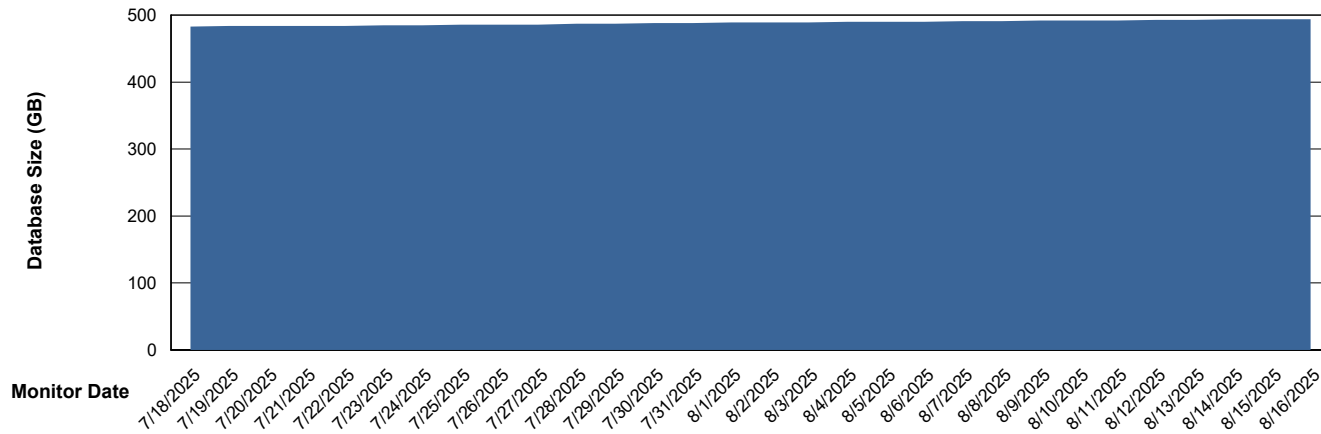

Customer CLB OCI AMS Production
Database ID 196

DATABASE SIZE CLB-BI2-AMS_ABS1_DB

Database growth over last month

DATABASE SIZE CLB-DBS1-AMS_PROD_ABS1

Database growth over last month

Weekly SLA Customer Report