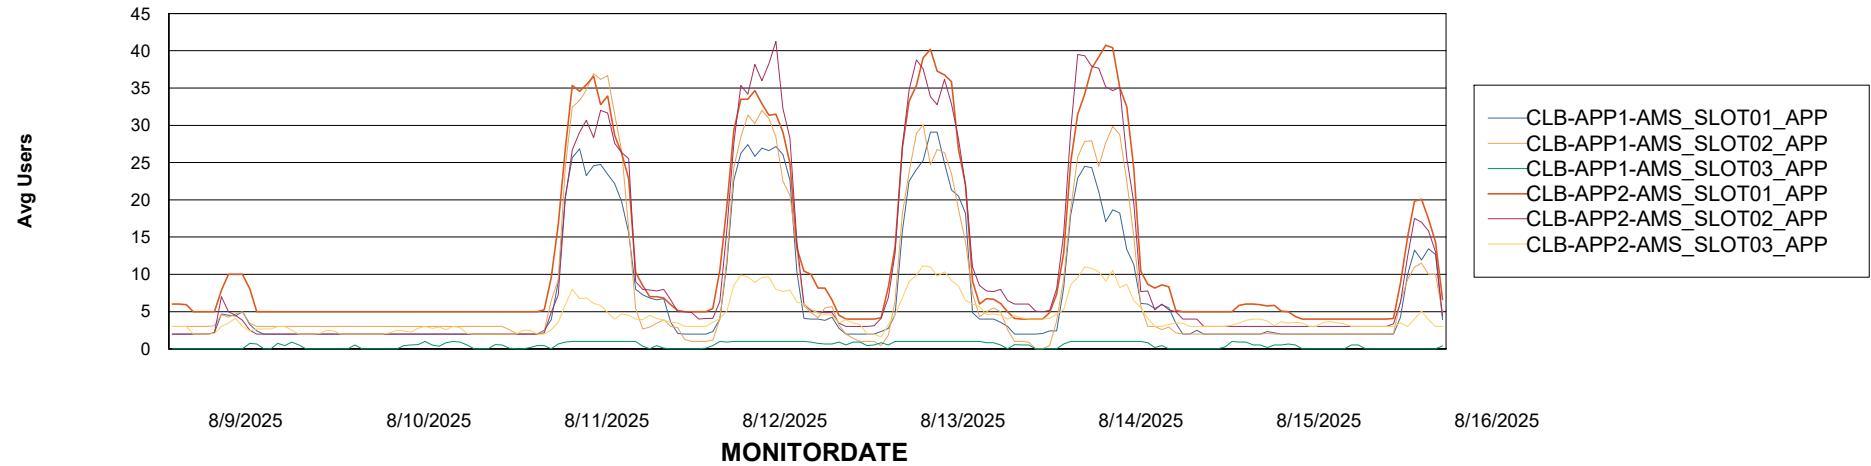

Avg users per day per ABS server