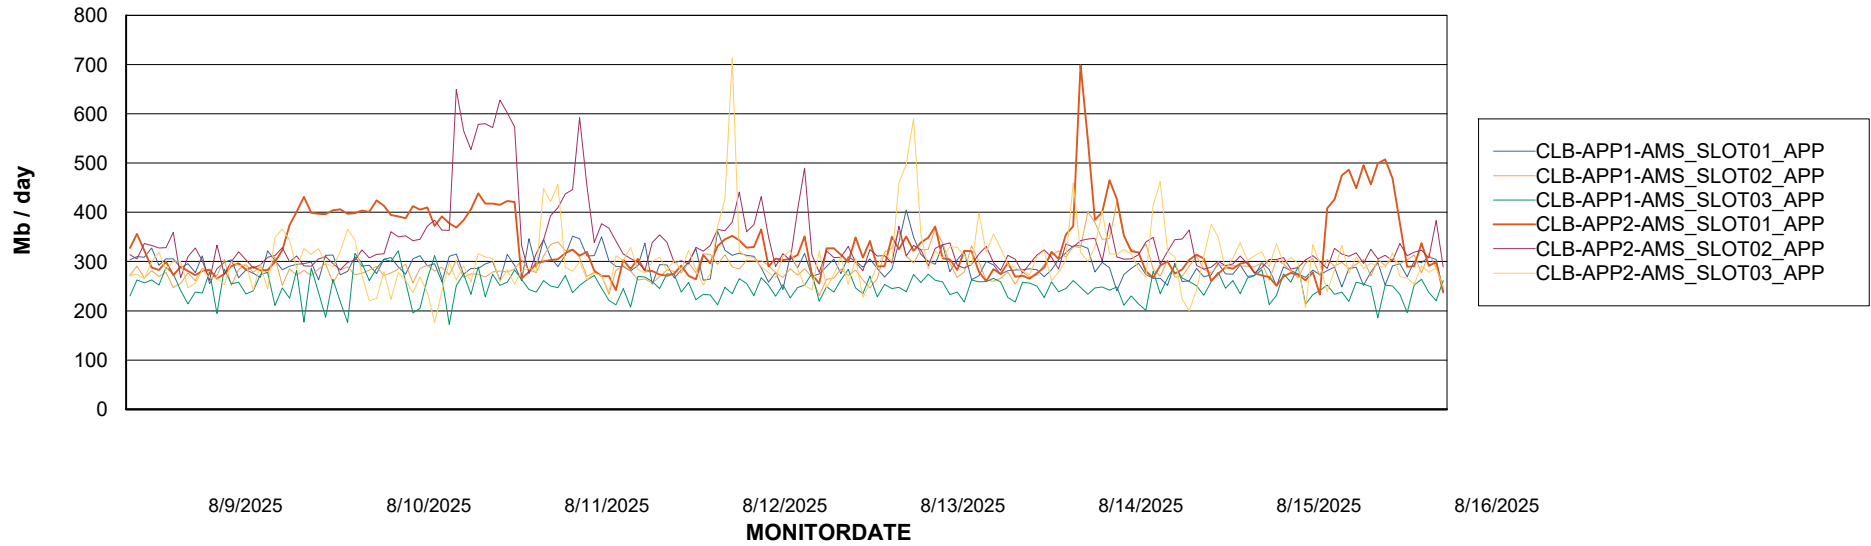

ABSSolute Application Server Services

Avg memory used per ABS Server Service