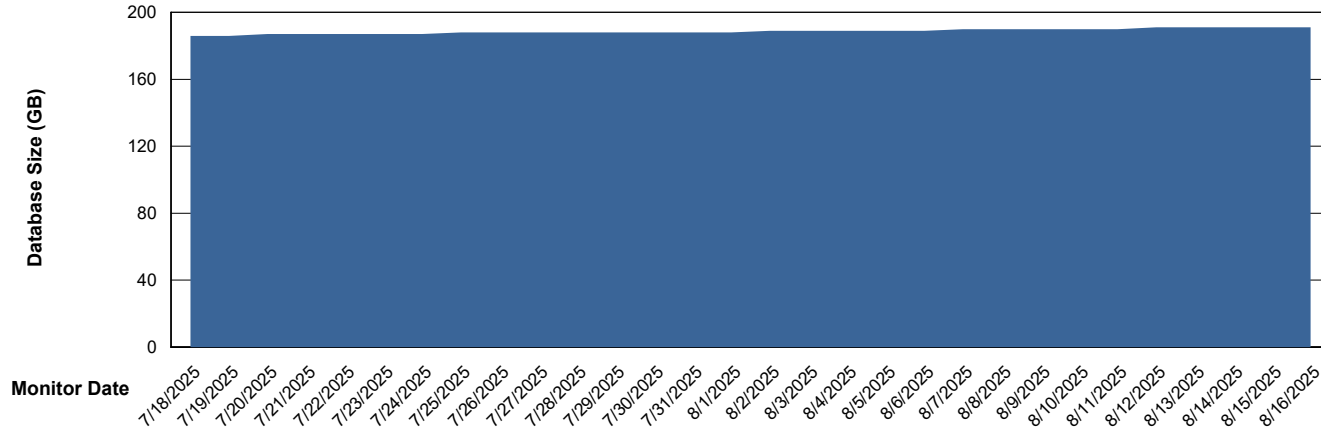

Weekly SLA Customer Report

Customer CLB OCI AMS Production
Database ID 196

Database Performance CLB-DBS2-AMS_PROD_HSBABS1

DB Processes Max 0
DB Processes Max 4
DB Processes Max 1,000

Weekly SLA Customer Report

Customer CLB OCI AMS Production
Database ID 196

DATABASE SIZE CLB-BI2-AMS_ABS1_DB

Database growth over last month

DATABASE SIZE CLB-DBS1-AMS_PROD_ABS1

Database growth over last month

Weekly SLA Customer Report