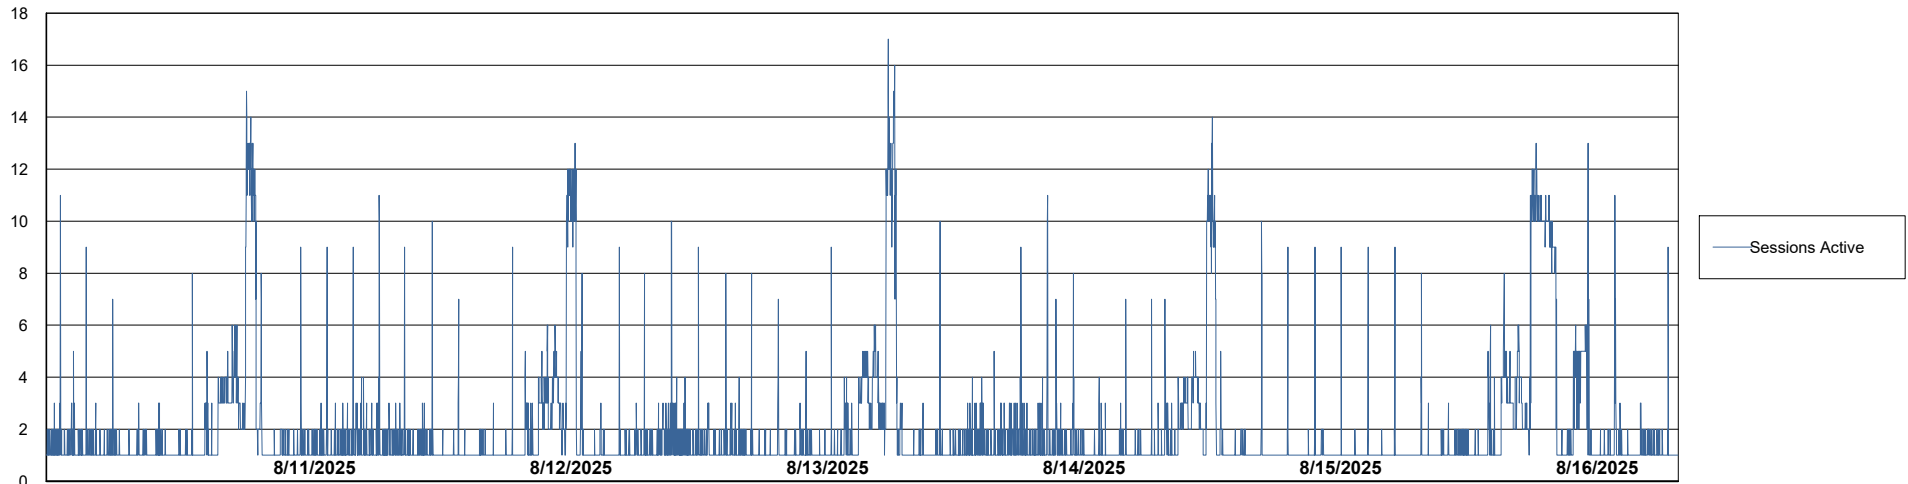

Weekly SLA Customer Report

Customer CLB OCI AMS Production
Database ID 196

Database Performance CLB-BI2-AMS_ABS1_DB

Weekly SLA Customer Report

Customer CLB OCI AMS Production
Database ID 196

Database Performance CLB-DBS1-AMS_PROD_ABS1