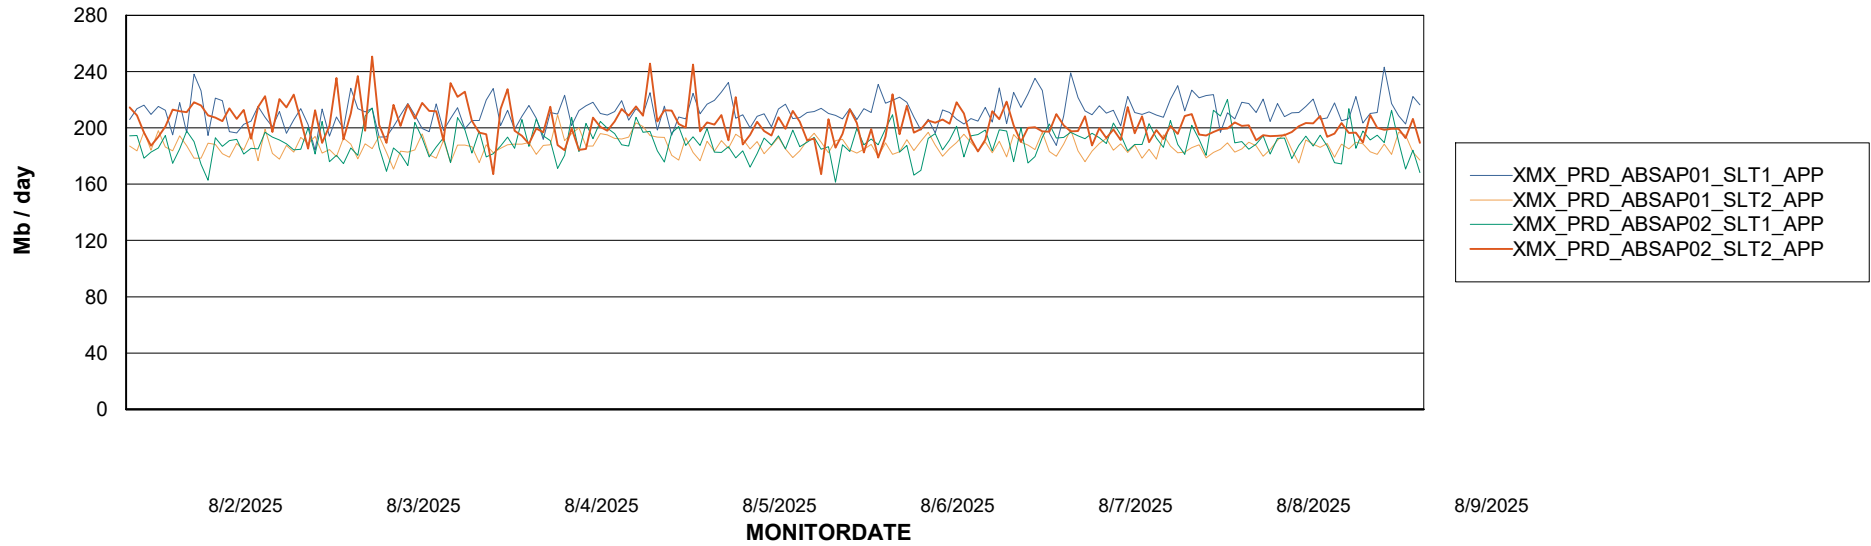

ABSSolute Application Server Services

Avg memory used per ABS Server Service