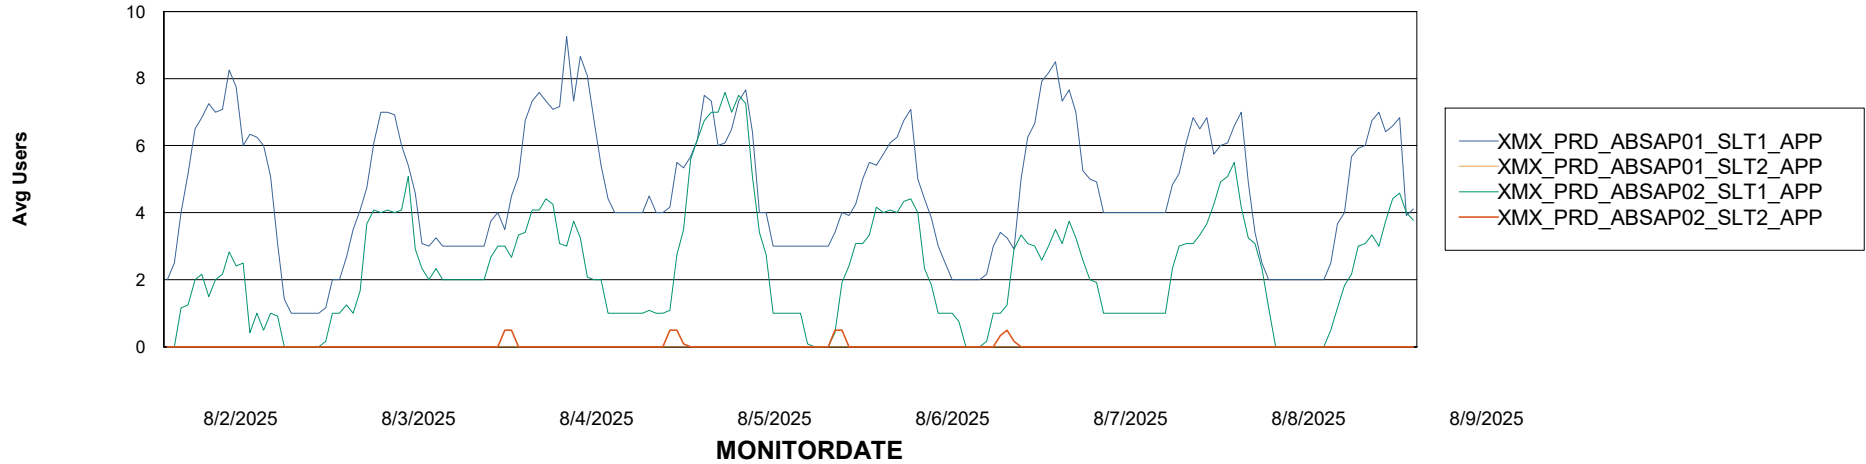

Weekly SLA Customer Report

Customer XMX Production (24/7)
Database ID 146

Standby Database Health XMX Production (24/7)

Recovery lag for last 7 days

Weekly SLA Customer Report

Customer XMX Production (24/7)
Database ID 146

ABSSolute Application Server Services

Avg memory used per ABS Server Service

Avg users per day per ABS server

Weekly SLA Customer Report

Customer XMX Production (24/7)
Database ID 146

ABSSolute Application ReportServer Services