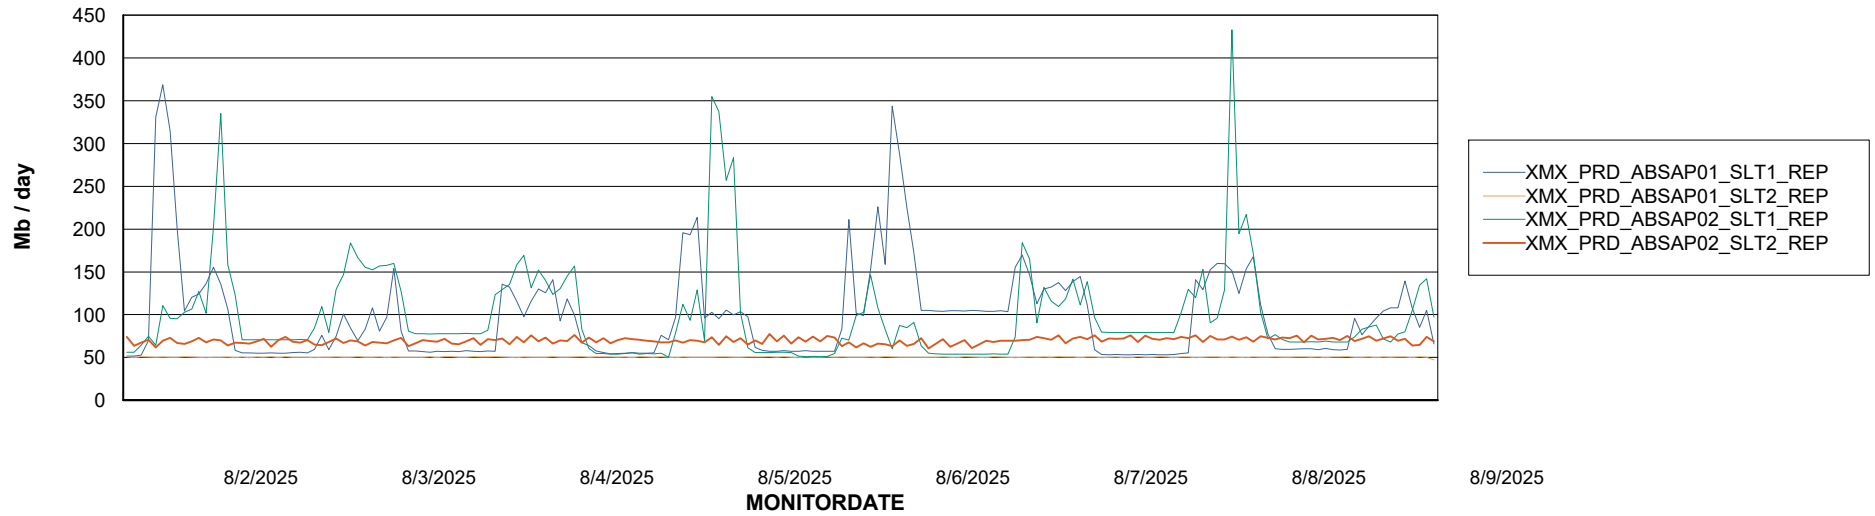

ABSSolute Application ReportServer Services

Avg memory used per ReportServer Service