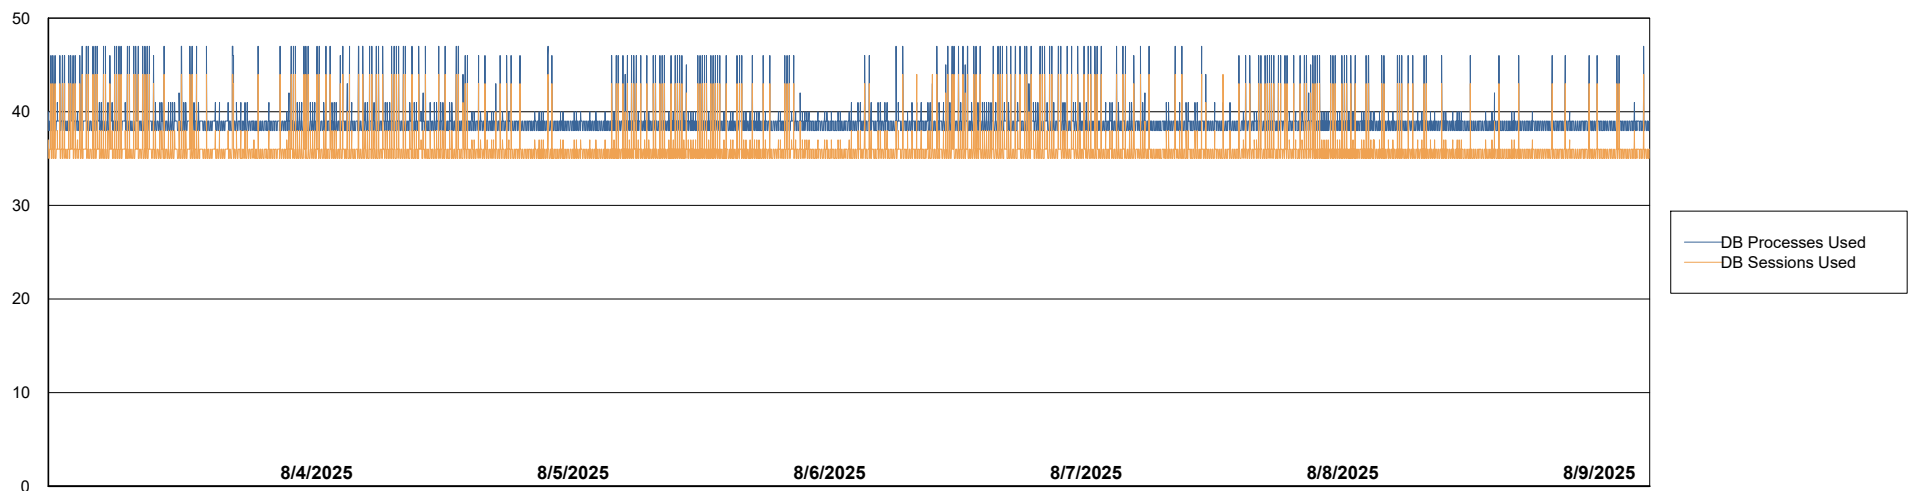

Database Performance VOS_PRD_ABSORA2-2022_HSBABS1

DB Processes Max 1,000