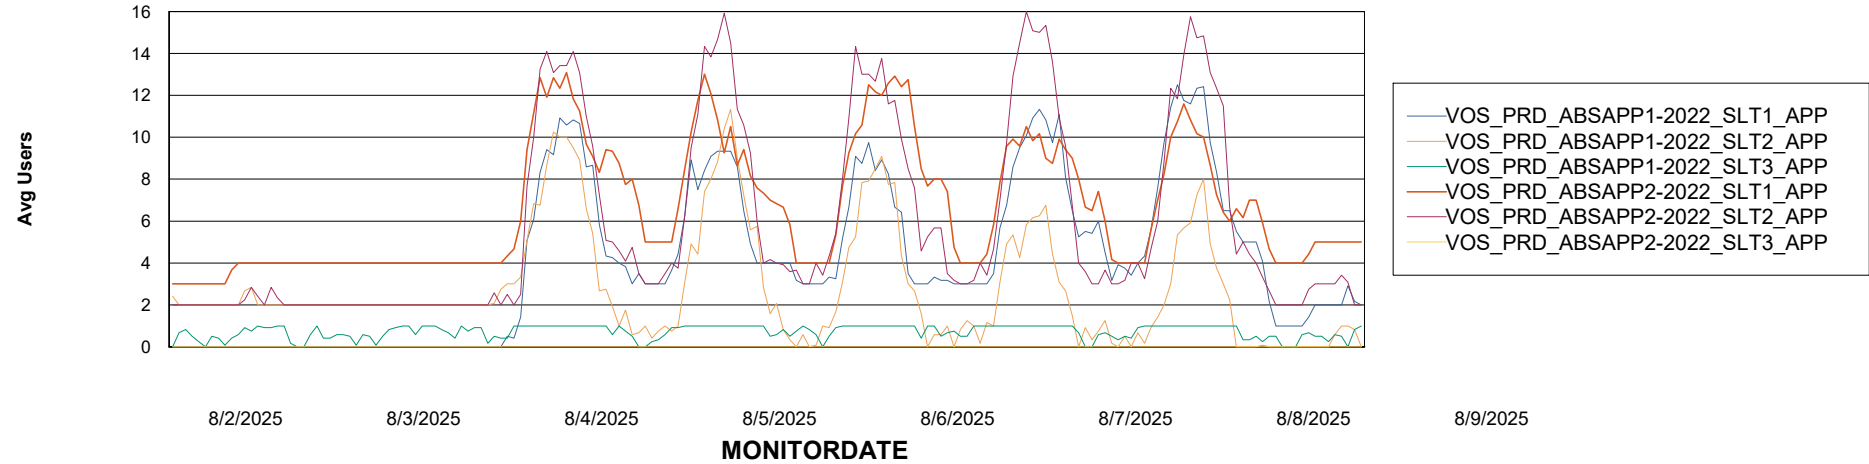

Avg users per day per ABS server