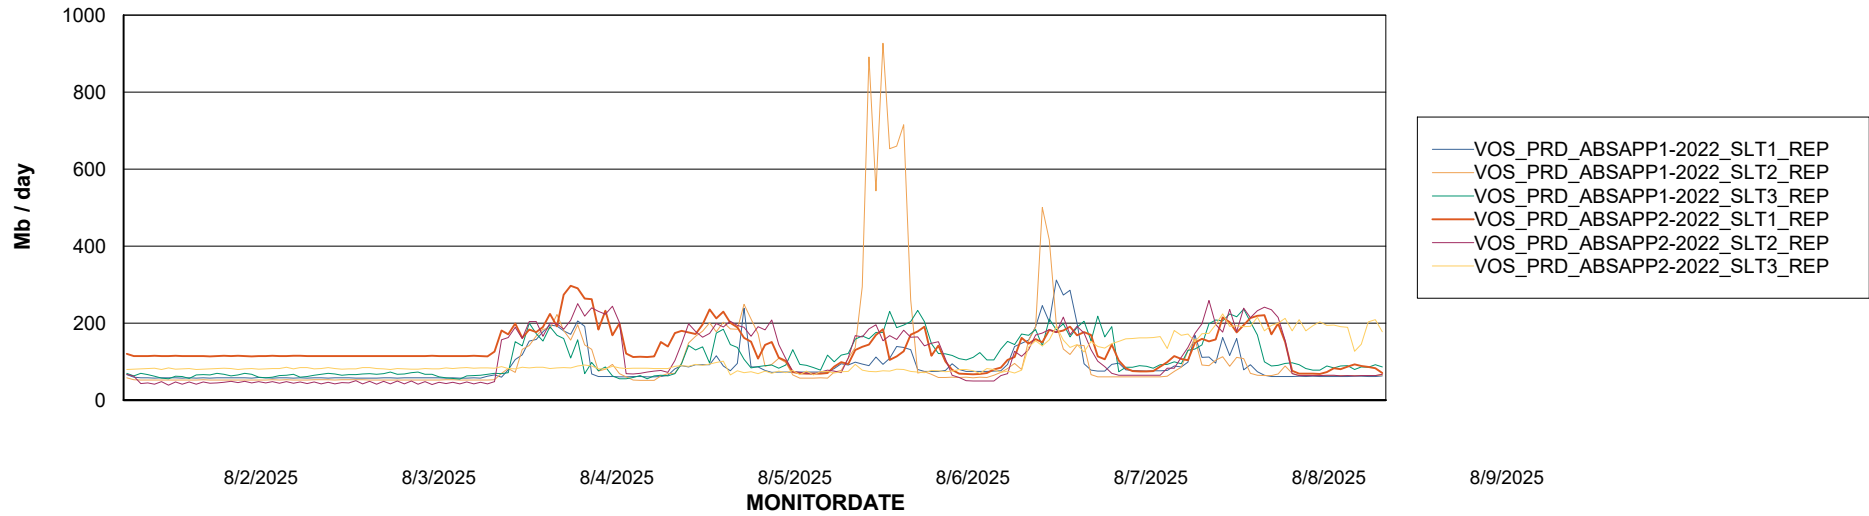

Avg memory used per ABS Server Service

Avg users per day per ABS server

Weekly SLA Customer Report

Customer VOS_Production
Database ID 143

ABSSolute Application ReportServer Services

Avg memory used per ReportServer Service