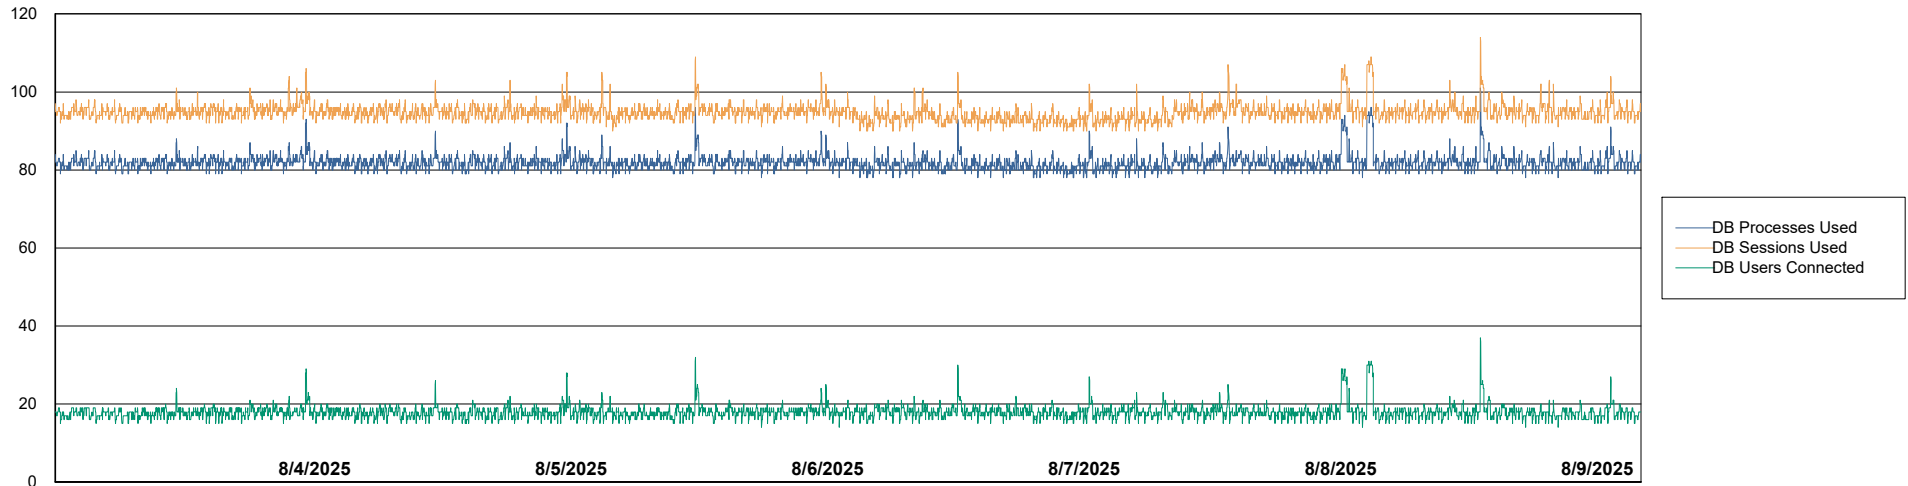

Weekly SLA Customer Report

Customer VOS_Production
Database ID 143

Database Performance VOS_PRD_ABSBI-2018_ABS1

Weekly SLA Customer Report

Customer VOS_Production
Database ID 143

Database Performance VOS_PRD_ABSBI-2025_ABS1