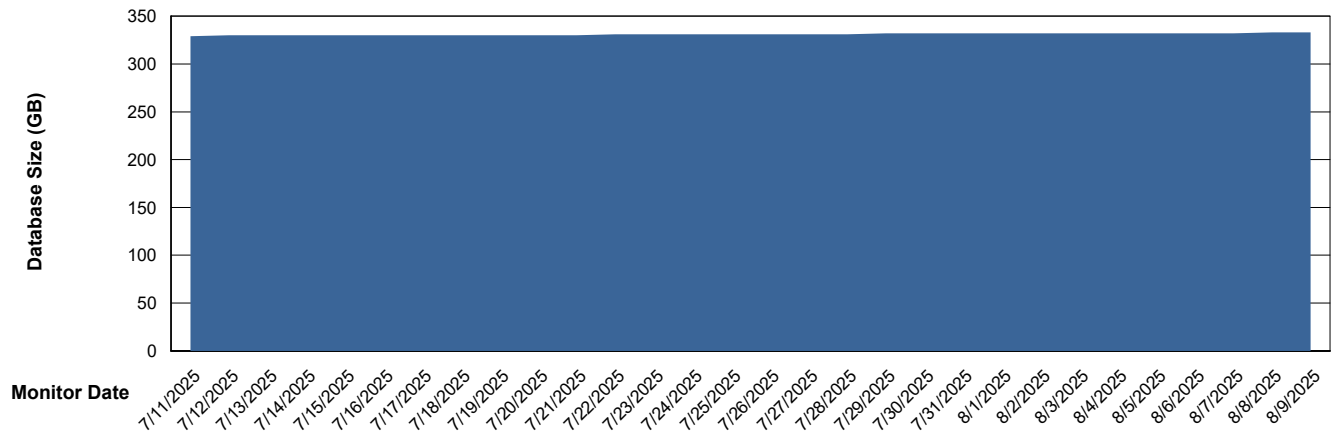

DB Processes Max 1,000

Weekly SLA Customer Report

Customer VOS_Production
Database ID 143

DATABASE SIZE VOS_PRD_ABSBI-2018_ABS1

Database growth over last month

DATABASE SIZE VOS_PRD_ABSBI-2025_ABS1

Database growth over last month