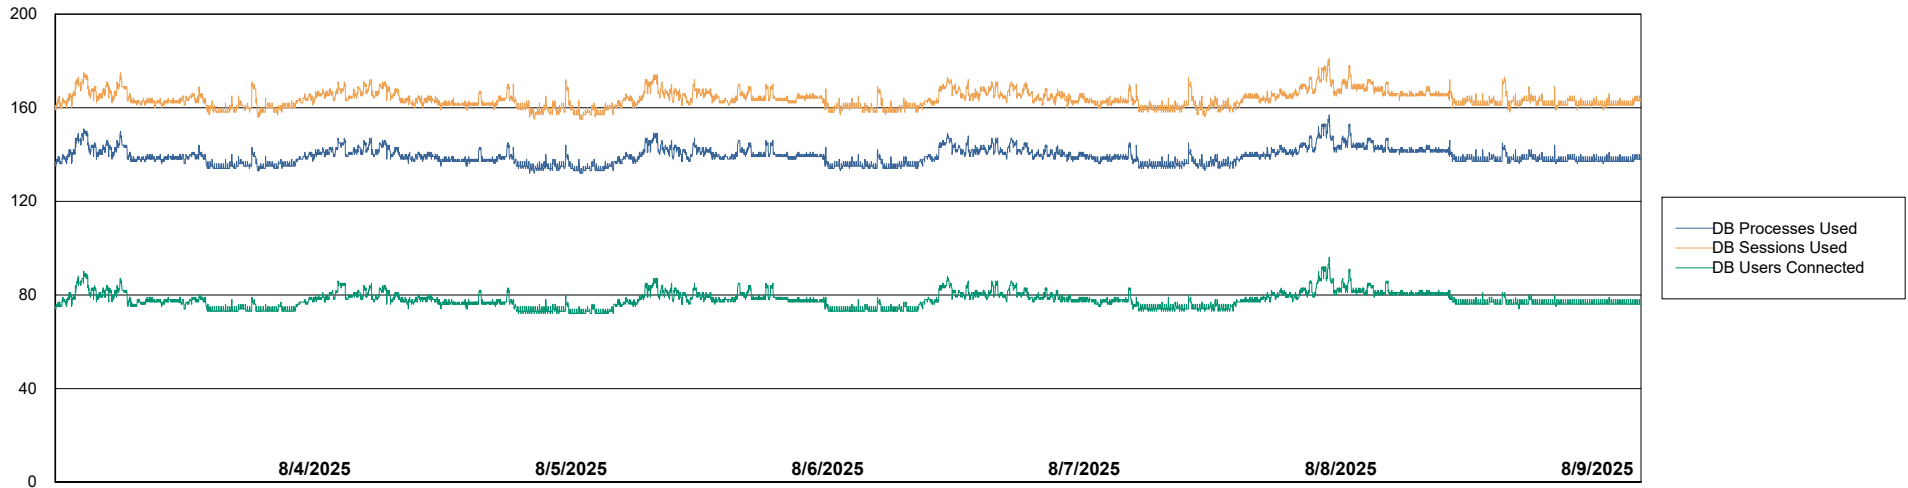

Database Performance VOS_PRD_ABSORA1-2022_ABS1