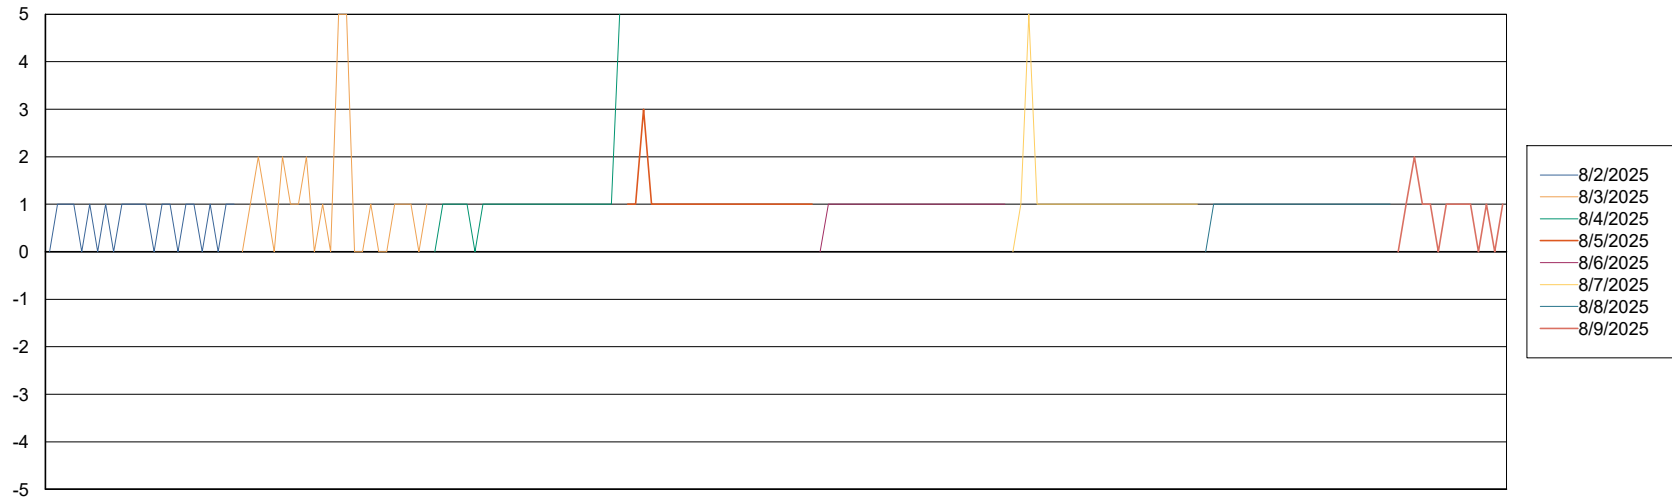

Standby Database Health VOS_Production

Recovery lag for last 7 days