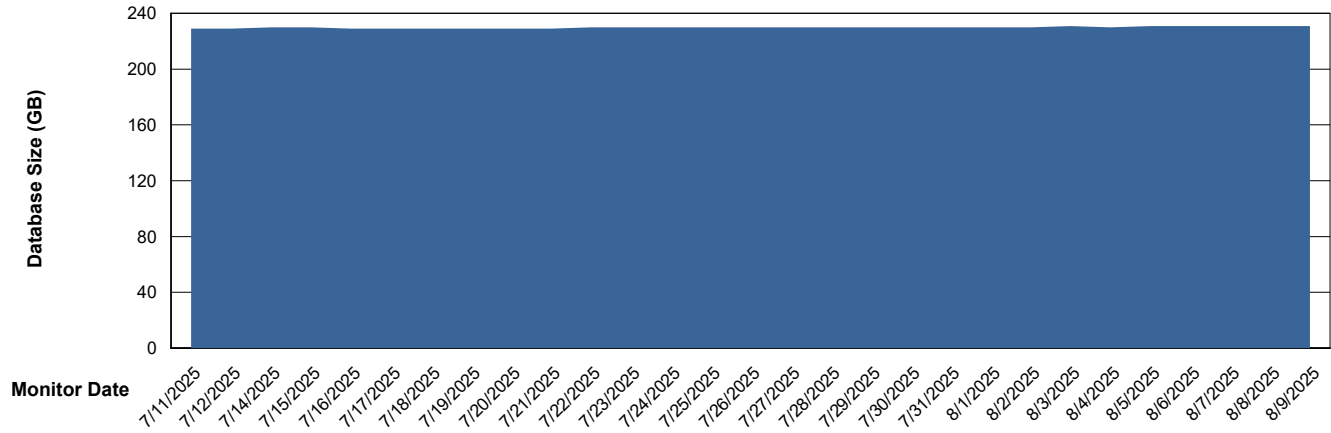

DB Processes Max 1,000

Weekly SLA Customer Report

Customer VOS_Production
Database ID 143

DATABASE SIZE VOS_PRD_ABSBI-2018_ABS1

Database growth over last month

DATABASE SIZE VOS_PRD_ABSBI-2025_ABS1

Database growth over last month