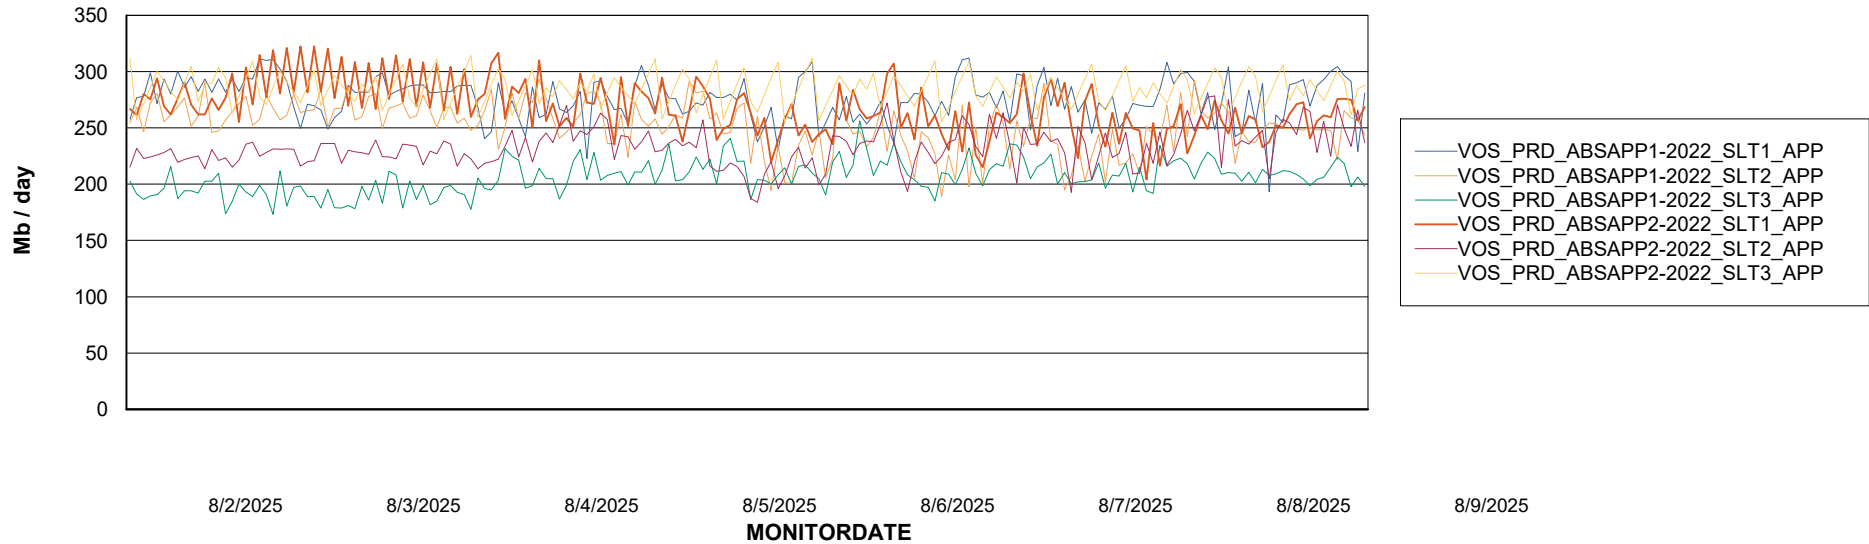

ABSSolute Application Server Services

Avg memory used per ABS Server Service