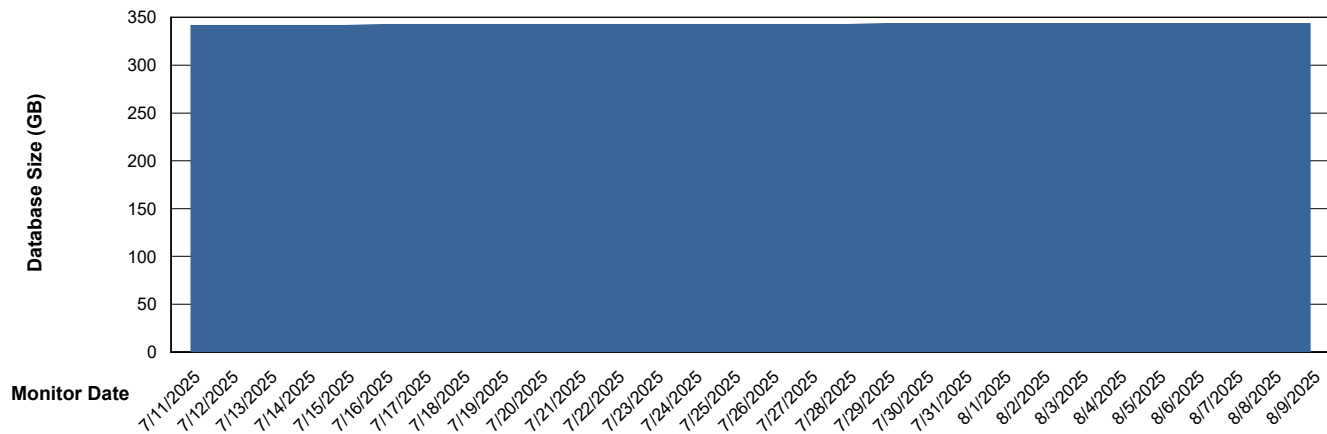

Database growth over last month