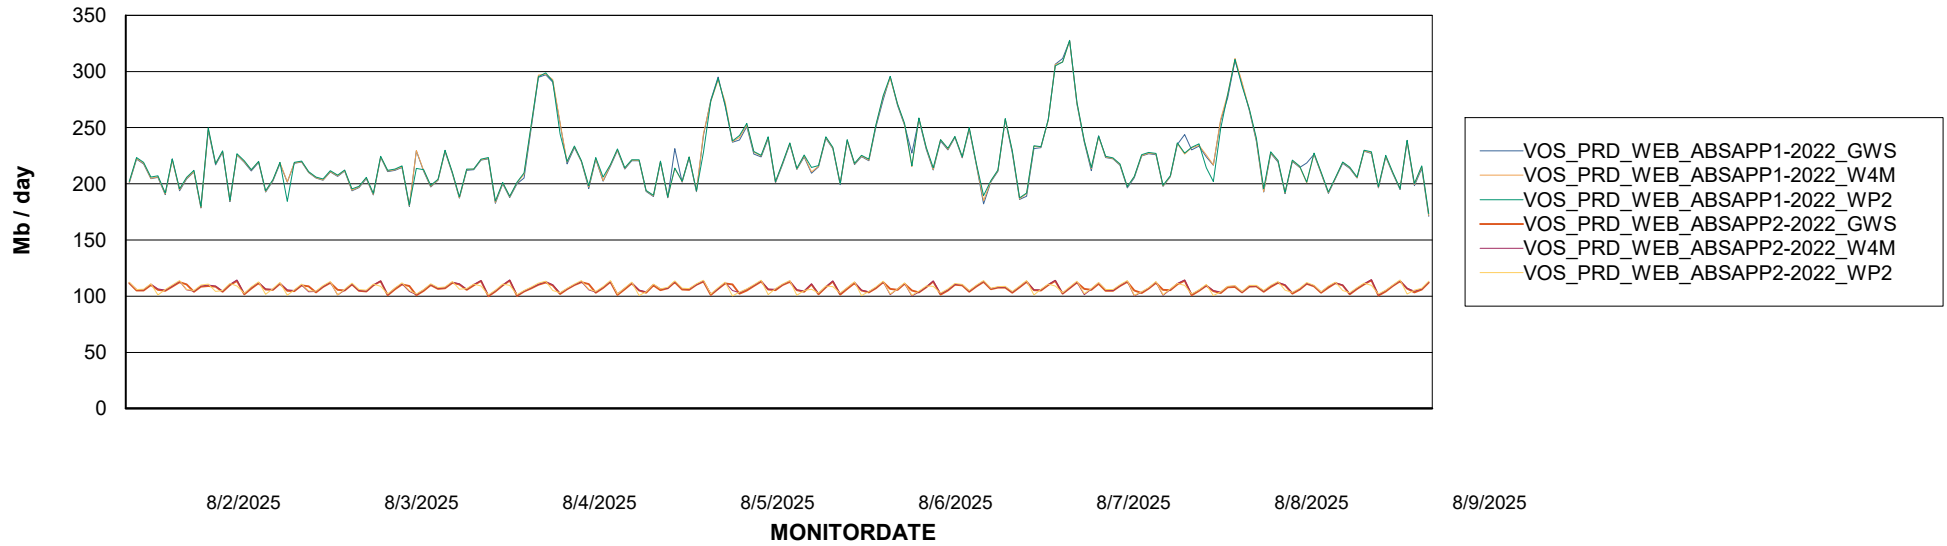

ABSSolute Web Component Services

Avg memory used per ABS Web component