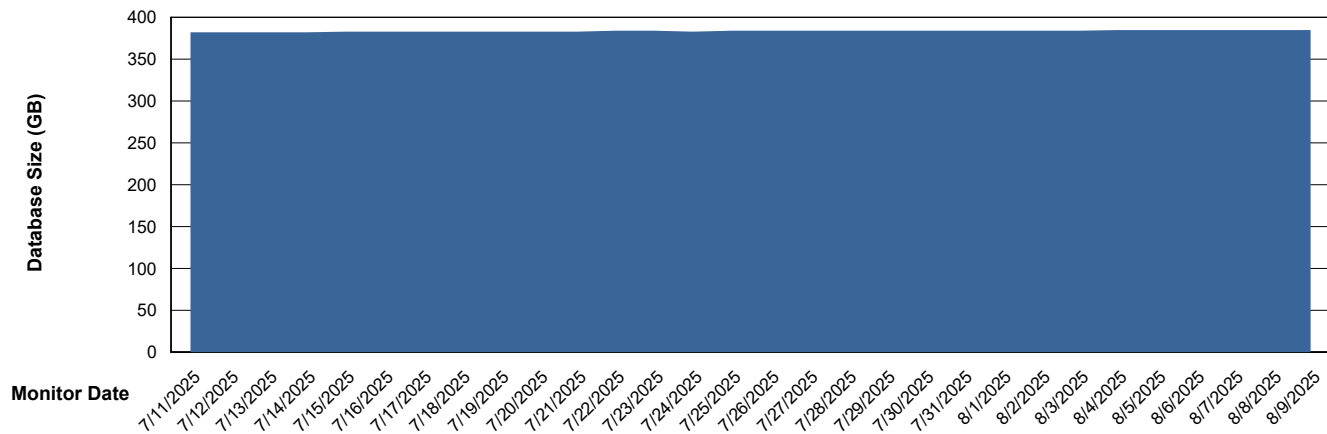

DB Processes Max 1,000

Weekly SLA Customer Report

Customer STK_Production
Database ID 82

Database Performance STK_PRD_ABSDBORACLE02_HSBABS1

DB Processes Max 1,000

Weekly SLA Customer Report

Customer STK_Production
Database ID 82

DATABASE SIZE STK_PRD_ABSDBORACLE01_ABS1

Database growth over last month

DATABASE SIZE STK_PRD_ABSDBORACLE02_ABST

Database growth over last month

Weekly SLA Customer Report

Customer STK_Production
 Database ID 82