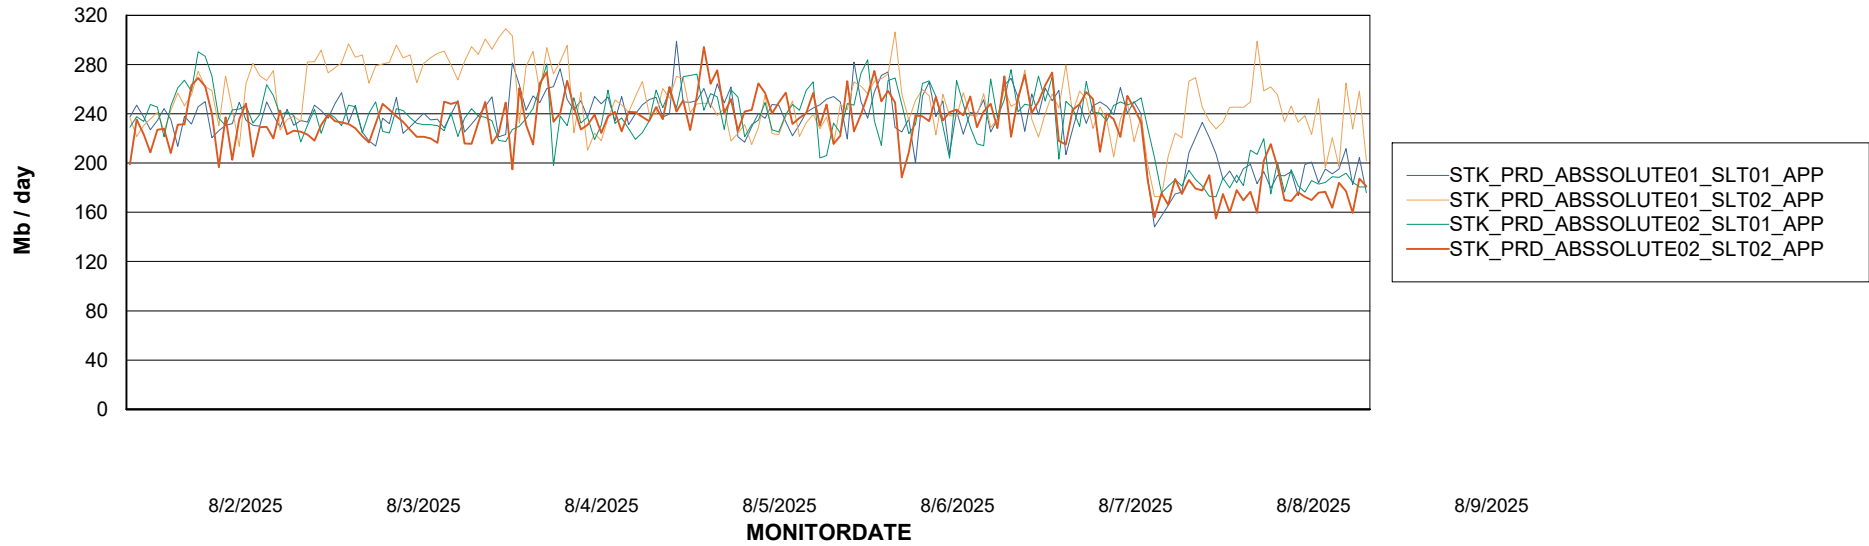

ABSSolute Application Server Services

Avg memory used per ABS Server Service