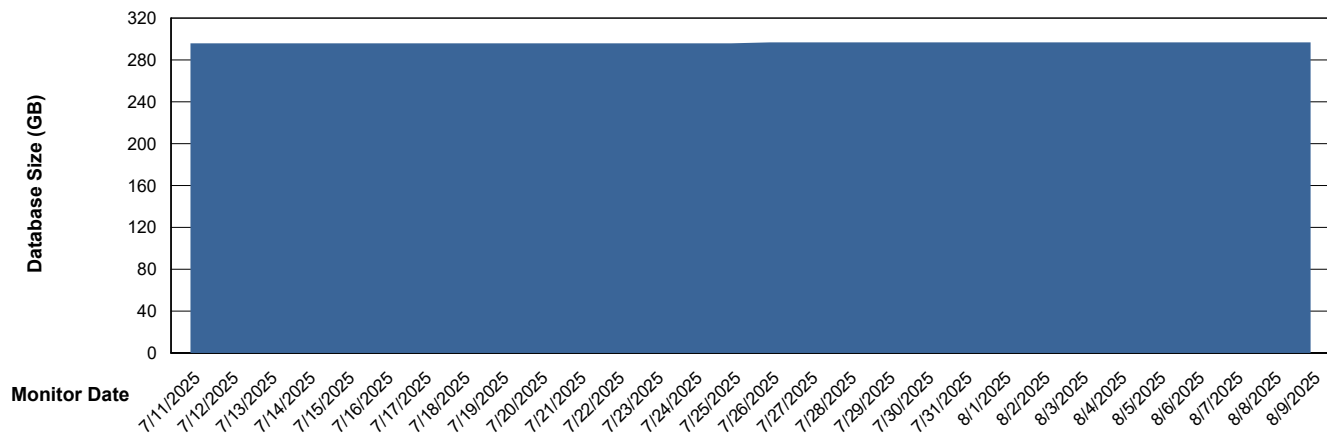

DB Processes Max 1,000

Weekly SLA Customer Report

Customer STK_Production
Database ID 82

Database Performance STK_PRD_ABSDBORACLE02_HSBABS1

DB Processes Max 1,000

Weekly SLA Customer Report

Customer STK_Production
Database ID 82

DATABASE SIZE STK_PRD_ABSDBORACLE01_ABS1

Database growth over last month

DATABASE SIZE STK_PRD_ABSDBORACLE02_ABST

Database growth over last month

Weekly SLA Customer Report

Customer STK_Production
 Database ID 82