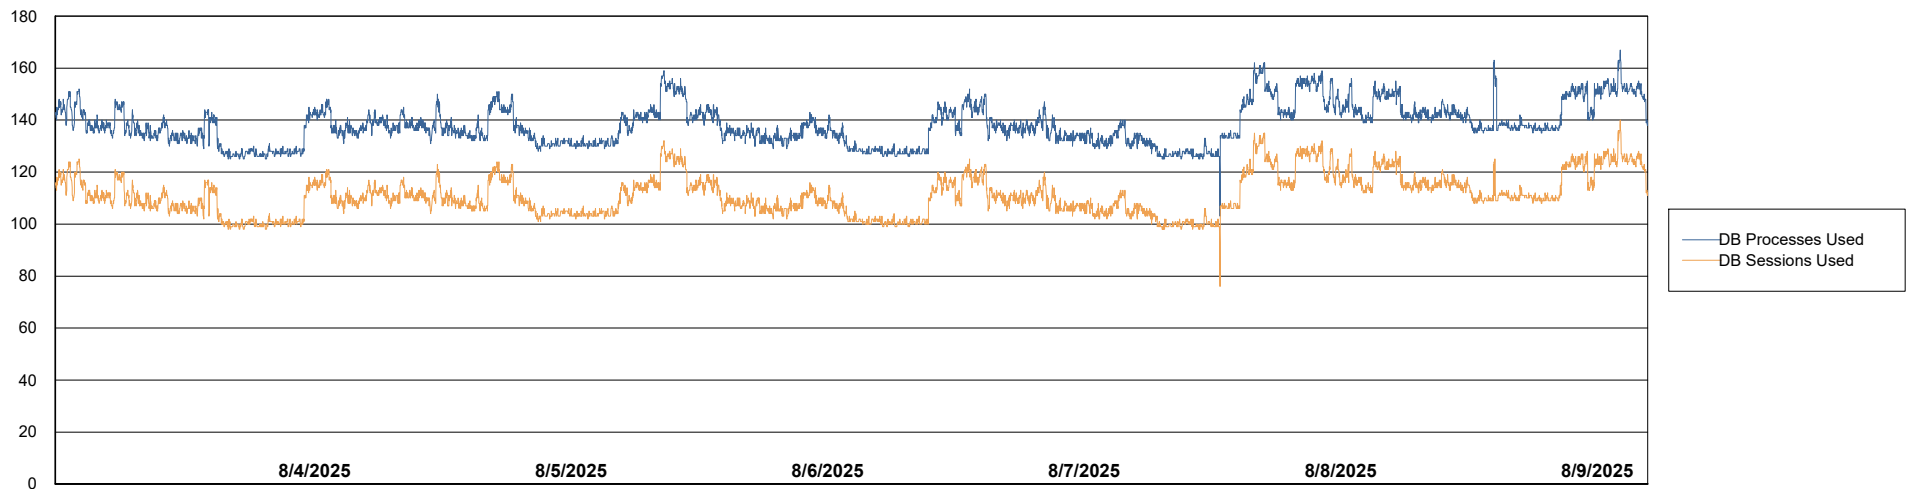

Database Performance STK_PRD_ABSDBORACLE01_ABS1

DB Processes Max 1,000