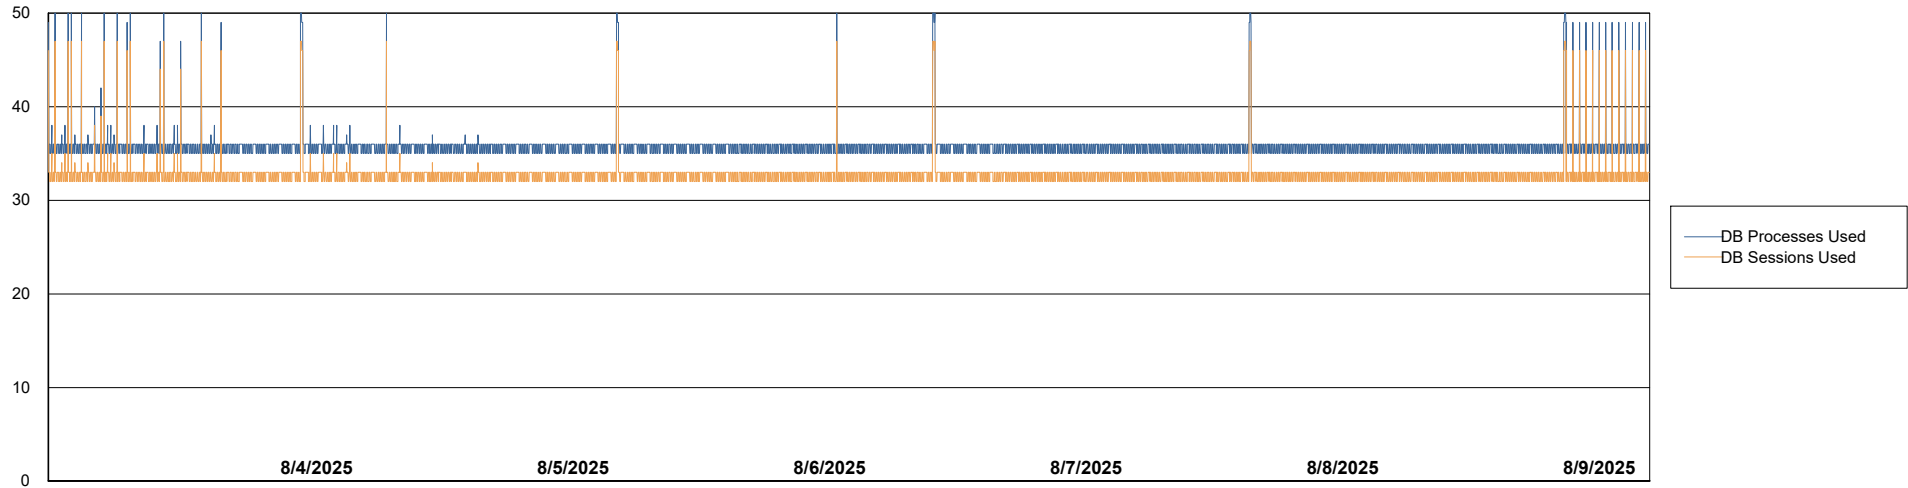

DB Processes Max 1,000

Weekly SLA Customer Report

Customer STK_Production
Database ID 82

Database Performance STK_PRD_ABSDBORACLE02_HSBABS1

DB Processes Max 1,000

Weekly SLA Customer Report

Customer STK_Production
Database ID 82