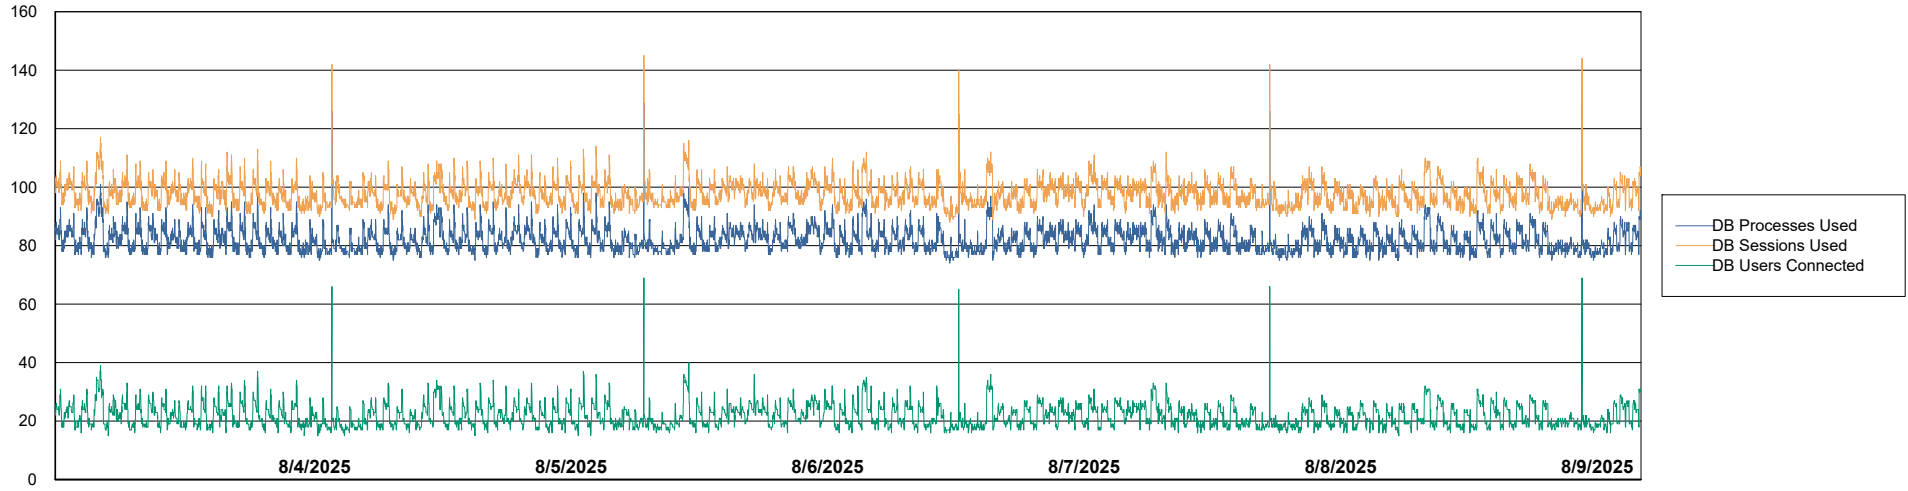

Database Performance SHL-BI-ASH_PROD_ABS1