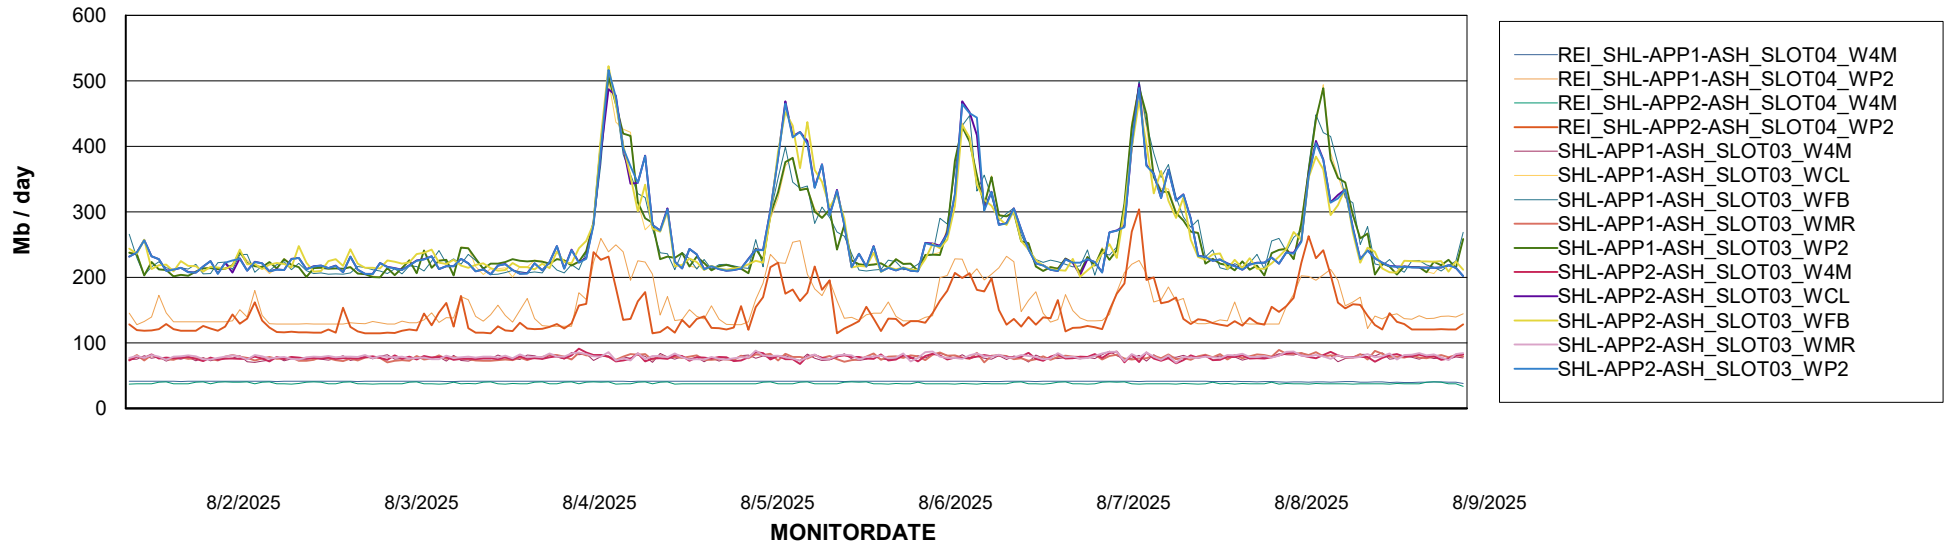

ABSSolute Web Component Services

Avg memory used per ABS Web component