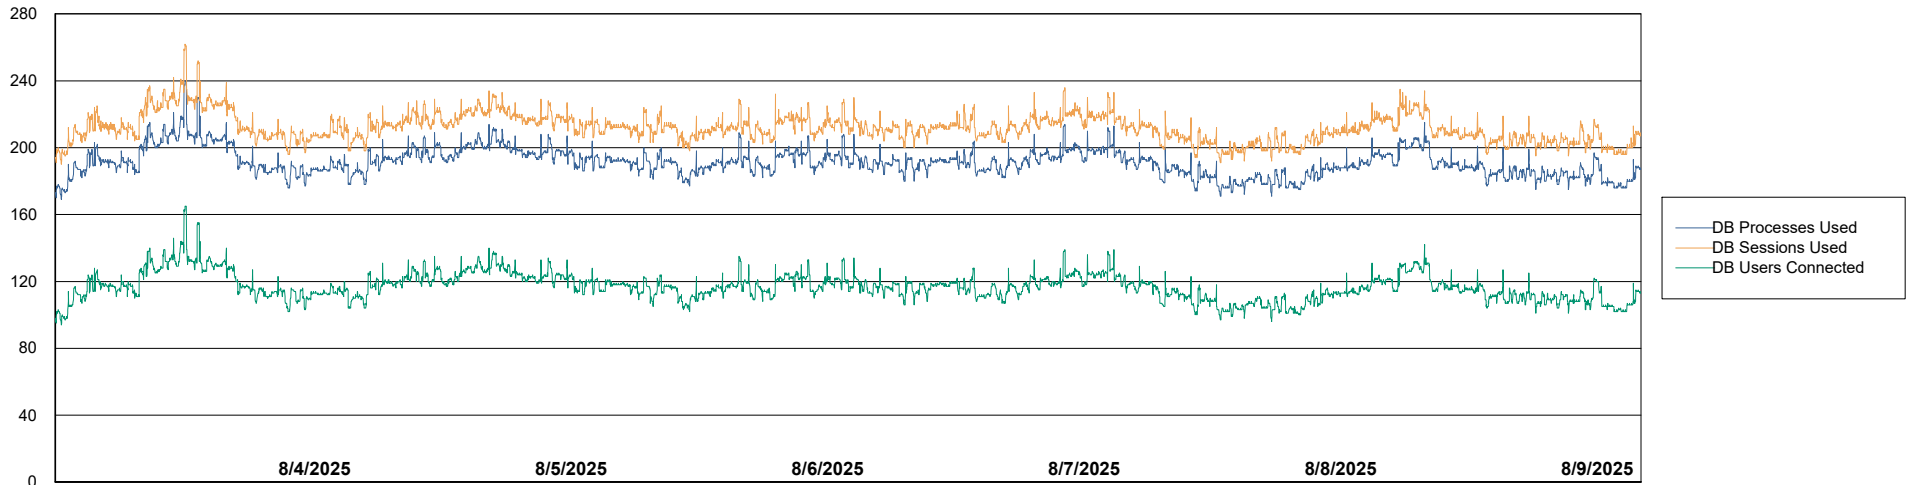

Weekly SLA Customer Report

Customer SHL OCI ASH Production
Database ID 182

Database Performance SHL-BI-ASH_PROD_ABS1

Weekly SLA Customer Report

Customer SHL OCI ASH Production
Database ID 182

Database Performance SHL-DBS1-ASH_PROD_ABS1