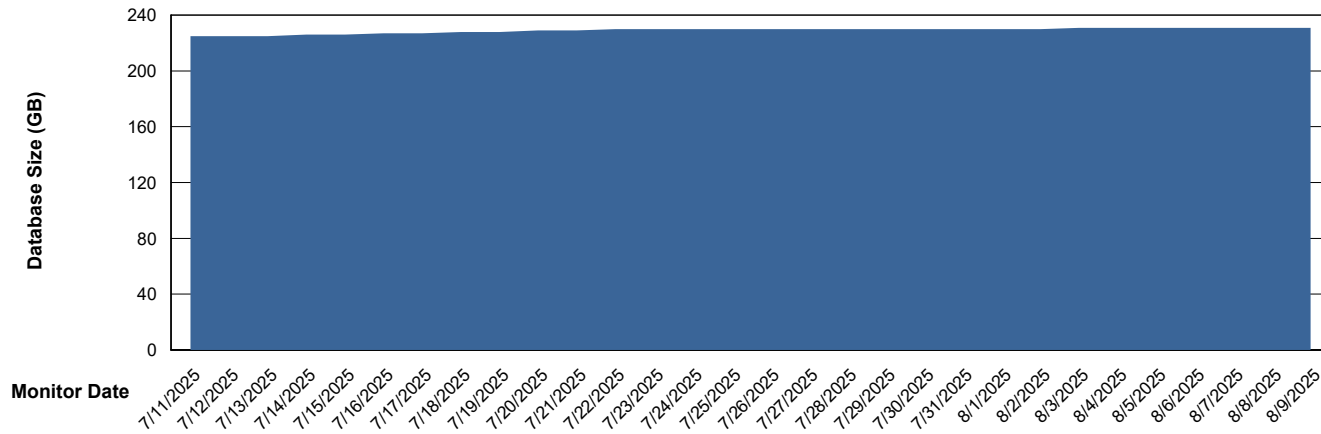

Customer SHL OCI ASH Production
Database ID 182

DATABASE SIZE SHL-BI-ASH_PROD_ABS1

Database growth over last month

DATABASE SIZE SHL-DBS1-ASH_PROD_ABS1

Database growth over last month

Weekly SLA Customer Report

Customer SHL OCI ASH Production
 Database ID 182

Database Tablespace SHL-BI-ASH_PROD_ABS1

Date	Tablespace Name	Filesize (Gb)	Usedsize (Gb)	Percentage free
8/9/2025	ABSDATA	30	17	44
	INDX	35	17	52
8/8/2025	ABSDATA	30	17	44
	INDX	35	17	52
8/7/2025	ABSDATA	30	17	44
	INDX	35	17	52
8/6/2025	ABSDATA	30	17	44
	INDX	35	17	52
8/5/2025	ABSDATA	30	17	44
	INDX	35	17	52
8/4/2025	ABSDATA	30	17	44
	INDX	35	17	52
8/3/2025	ABSDATA	30	17	44
	INDX	35	17	52