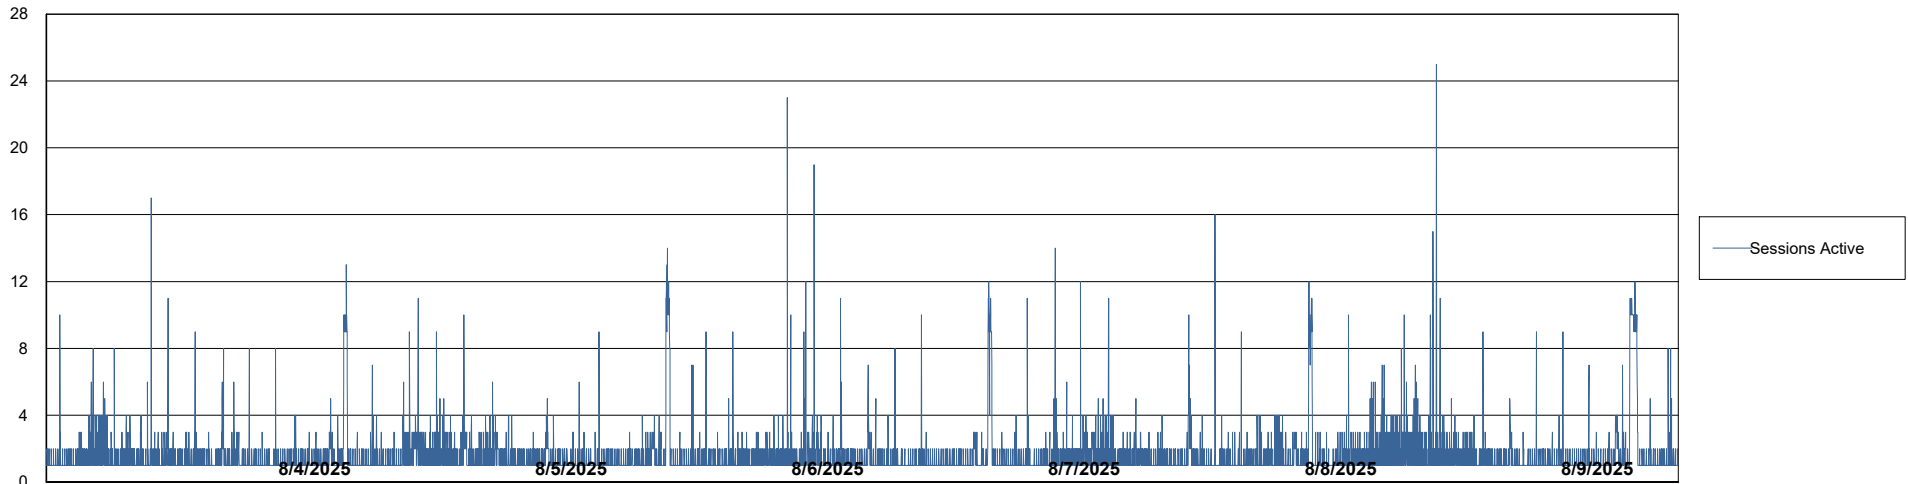

Weekly SLA Customer Report

Customer SHL OCI ASH Production
Database ID 182

Database Performance SHL-BI-ASH_PROD_ABS1

Weekly SLA Customer Report

Customer SHL OCI ASH Production
Database ID 182

Database Performance SHL-DBS1-ASH_PROD_ABS1