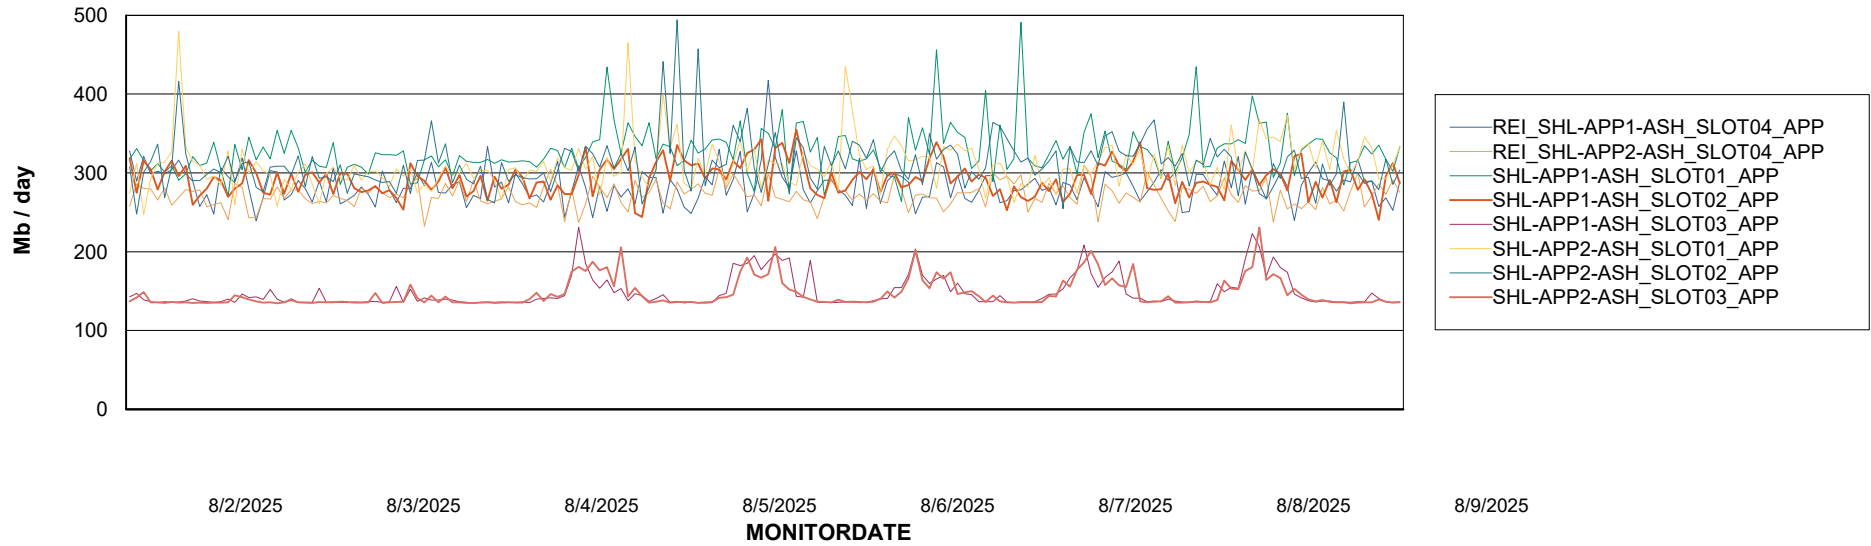

ABSSolute Application Server Services

Avg memory used per ABS Server Service