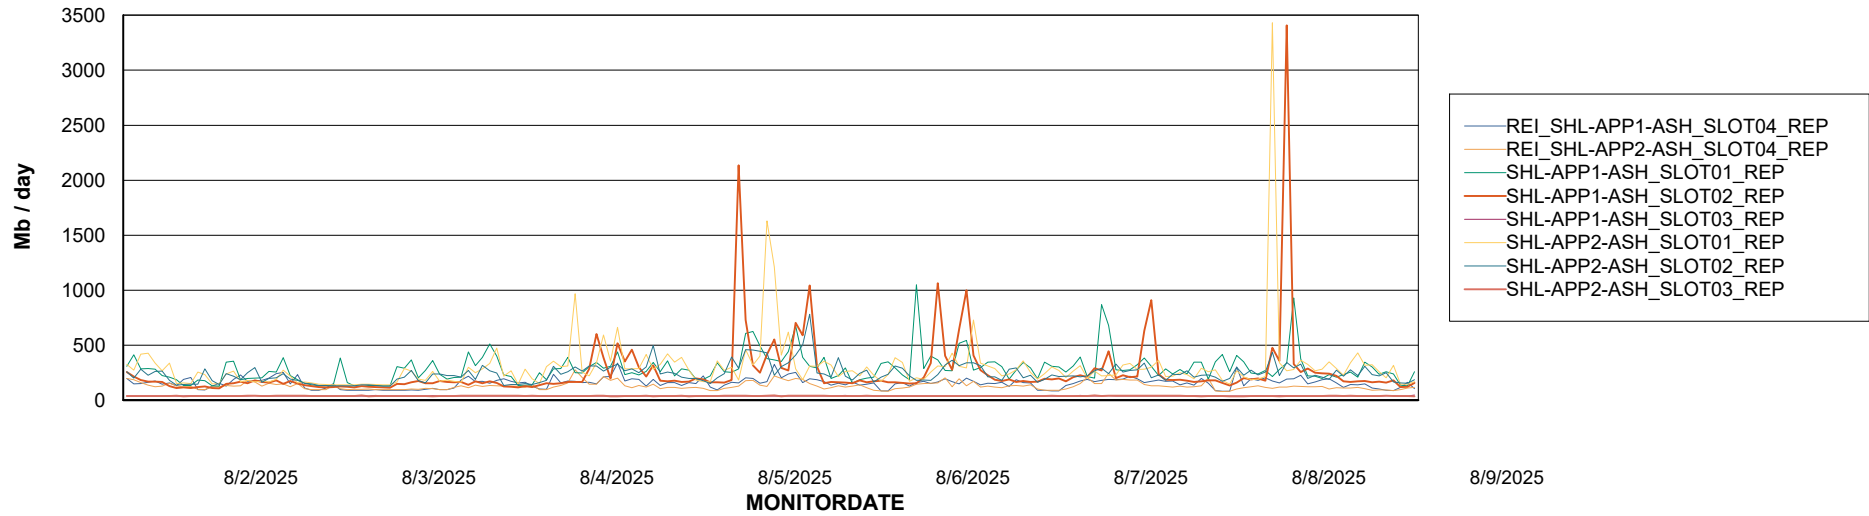

Avg memory used per ABS Server Service

Avg users per day per ABS server

Weekly SLA Customer Report

Customer SHL OCI ASH Production
Database ID 182

ABSSolute Application ReportServer Services

Avg memory used per ReportServer Service