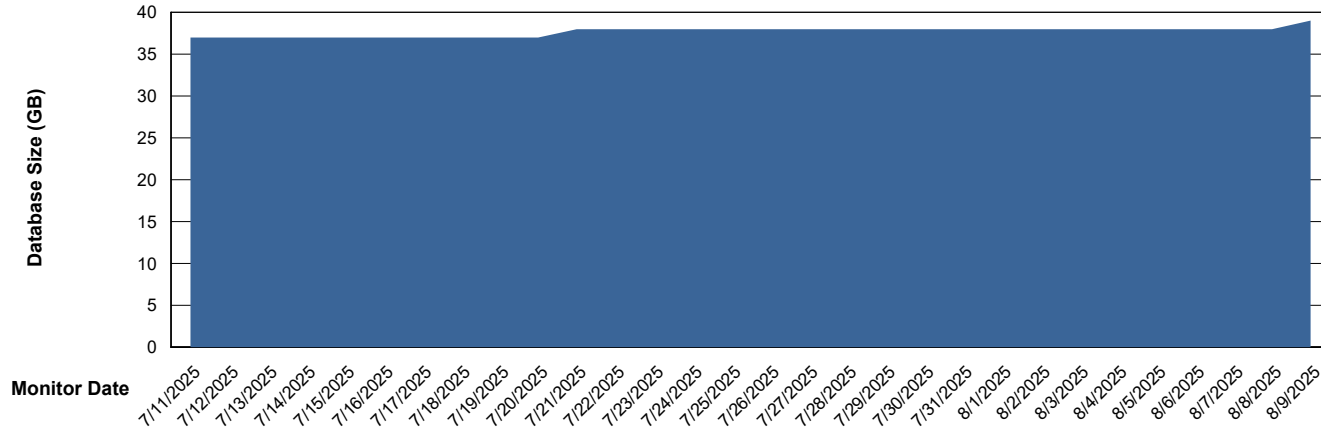

Weekly SLA Customer Report

Customer SHL OCI ASH Production
Database ID 182

Database Performance SHL-BI-ASH_PROD_ABS1

Weekly SLA Customer Report

Customer SHL OCI ASH Production
Database ID 182

Database Performance SHL-DBS1-ASH_PROD_ABS1

Weekly SLA Customer Report

Customer SHL OCI ASH Production
Database ID 182

Database Performance SHL-DBS2-ASH_PROD_HSBABS1

DB Processes Max 4
DB Processes Max 0
DB Processes Max 1,000

Weekly SLA Customer Report

Customer SHL OCI ASH Production
Database ID 182

DATABASE SIZE SHL-BI-ASH_PROD_ABS1

Database growth over last month

DATABASE SIZE SHL-DBS1-ASH_PROD_ABS1

Database growth over last month

Weekly SLA Customer Report