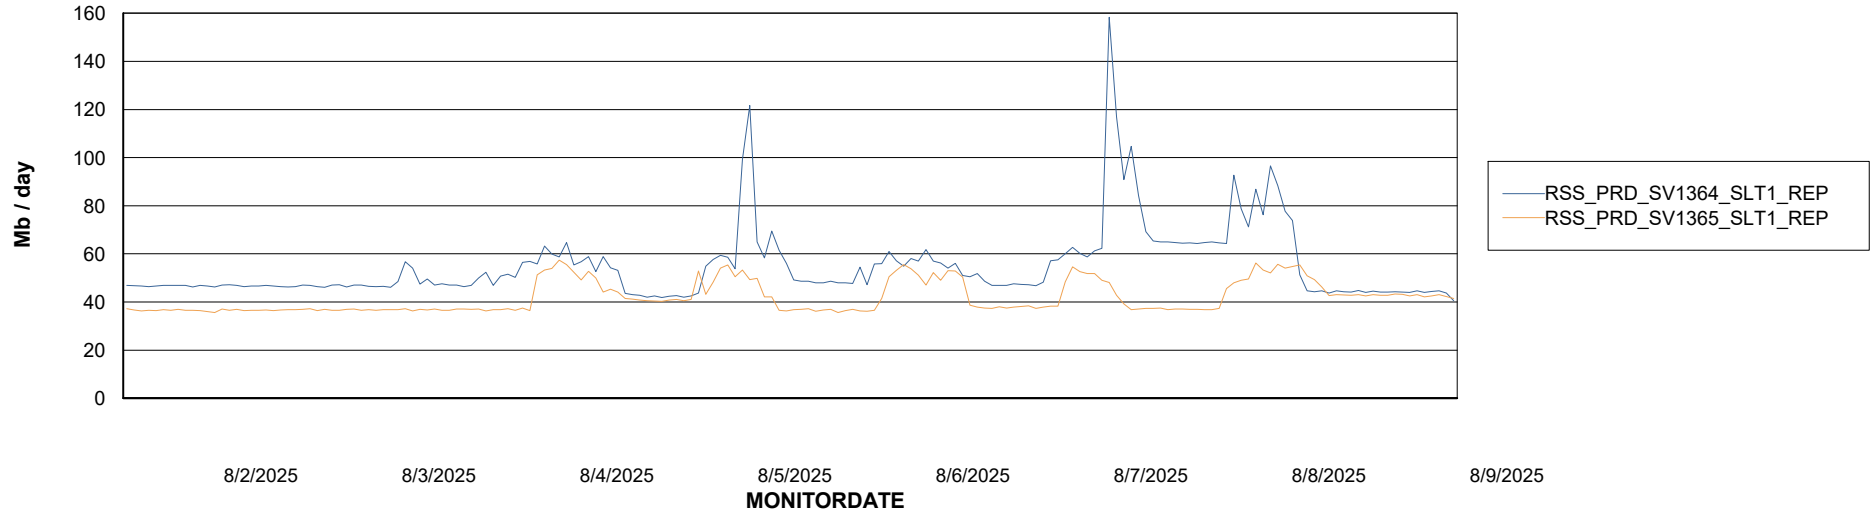

ABSSolute Application ReportServer Services

Avg memory used per ReportServer Service