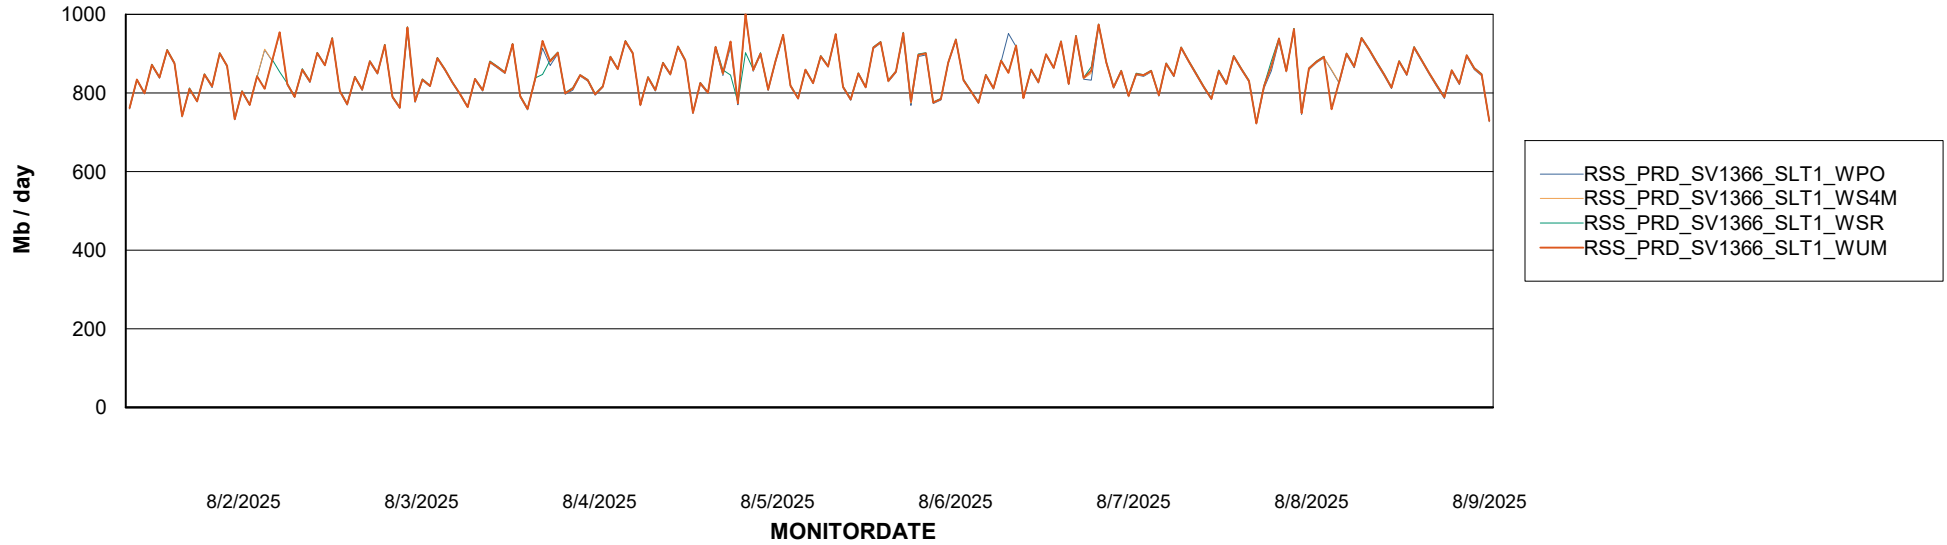

ABSSolute Web Component Services

Avg memory used per ABS Web component