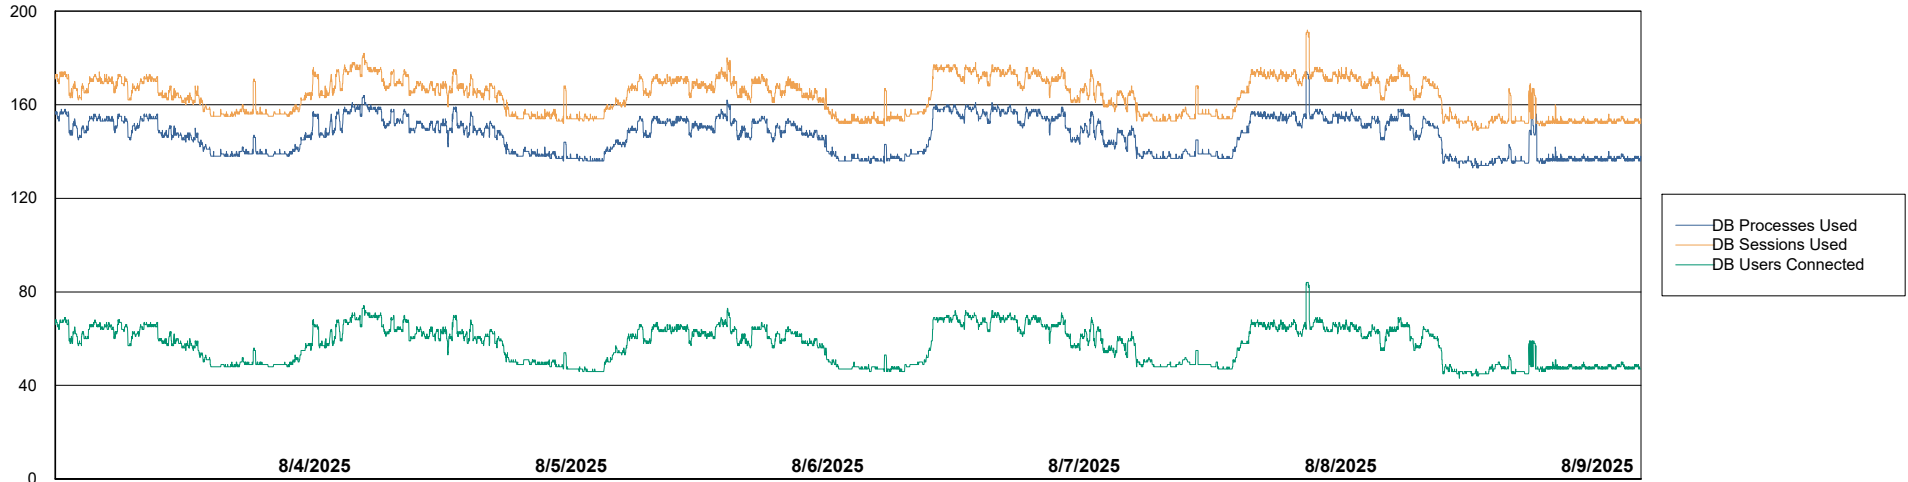

Database Performance RFL_PRD_ABS01_DB