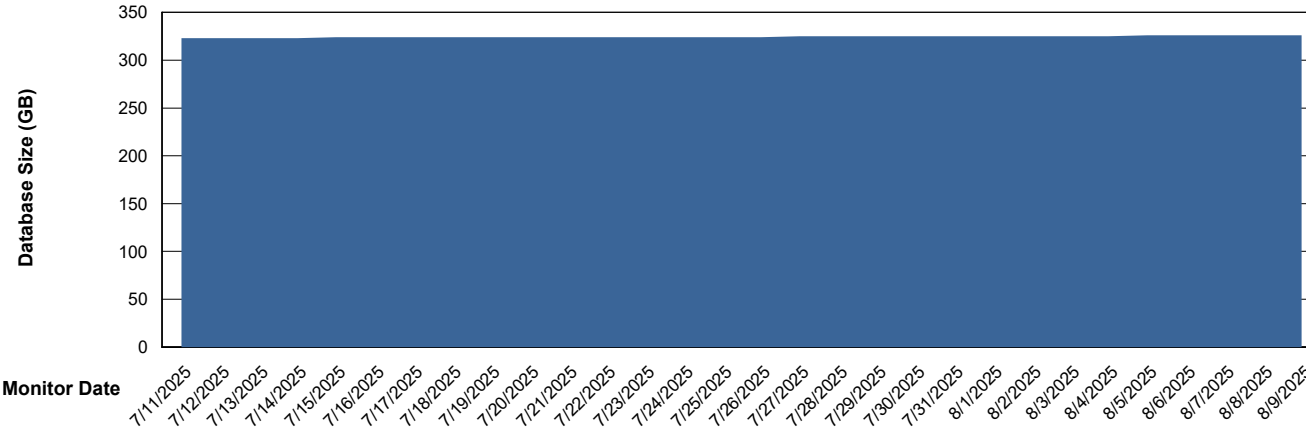

DB Processes Max 1,000

Weekly SLA Customer Report

Customer RFL_Production
 Database ID 36

DATABASE SIZE RFL_PRD_ABS01_DB

Database growth over last month

Database Tablespace RFL_PRD_ABS01_DB

Date	Tablespace Name	Filesize (Gb)	Usedsize (Gb)	Percentage free
8/9/2025	ABSDATA	121	91	25
	INDX	262	220	16
8/8/2025	ABSDATA	121	91	25
	INDX	262	220	16
8/7/2025	ABSDATA	121	91	25
	INDX	262	219	16
8/6/2025	ABSDATA	121	91	25
	INDX	262	219	16
8/5/2025	ABSDATA	121	91	25
	INDX	262	219	16
8/4/2025	ABSDATA	121	91	25
	INDX	262	219	16
8/3/2025	ABSDATA	121	91	25
	INDX	262	219	16

Weekly SLA Customer Report

Customer RFL_Production
Database ID 36

Standby Database Health RFL_Production

Recovery lag for last 7 days

Weekly SLA Customer Report

Customer RFL_Production
Database ID 36

ABSSolute Application Server Services