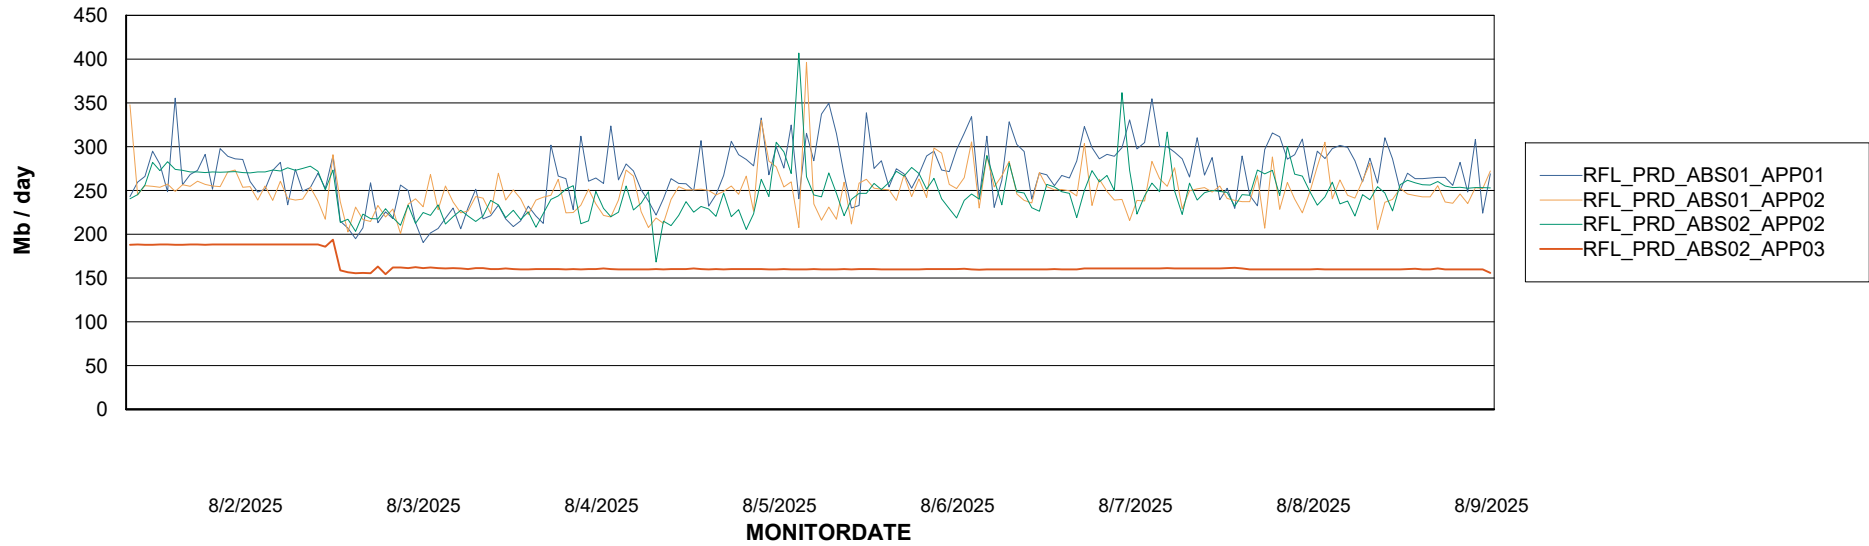

ABSSolute Application Server Services

Avg memory used per ABS Server Service