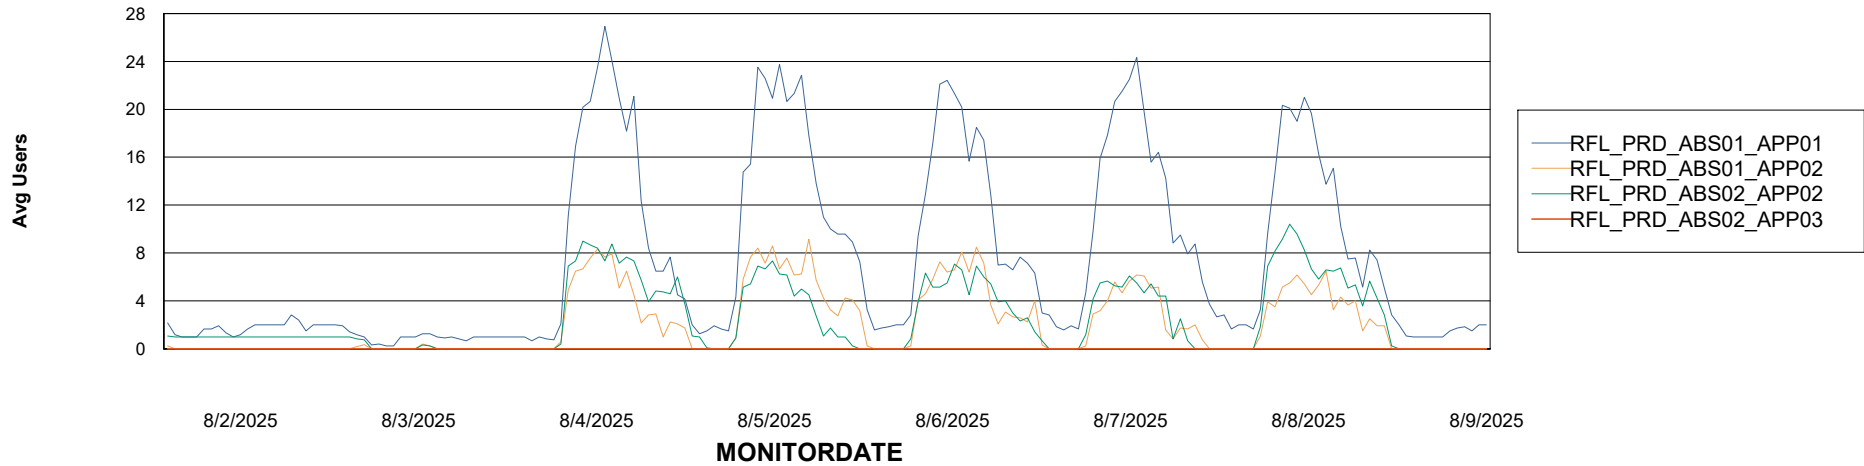

Avg users per day per ABS server