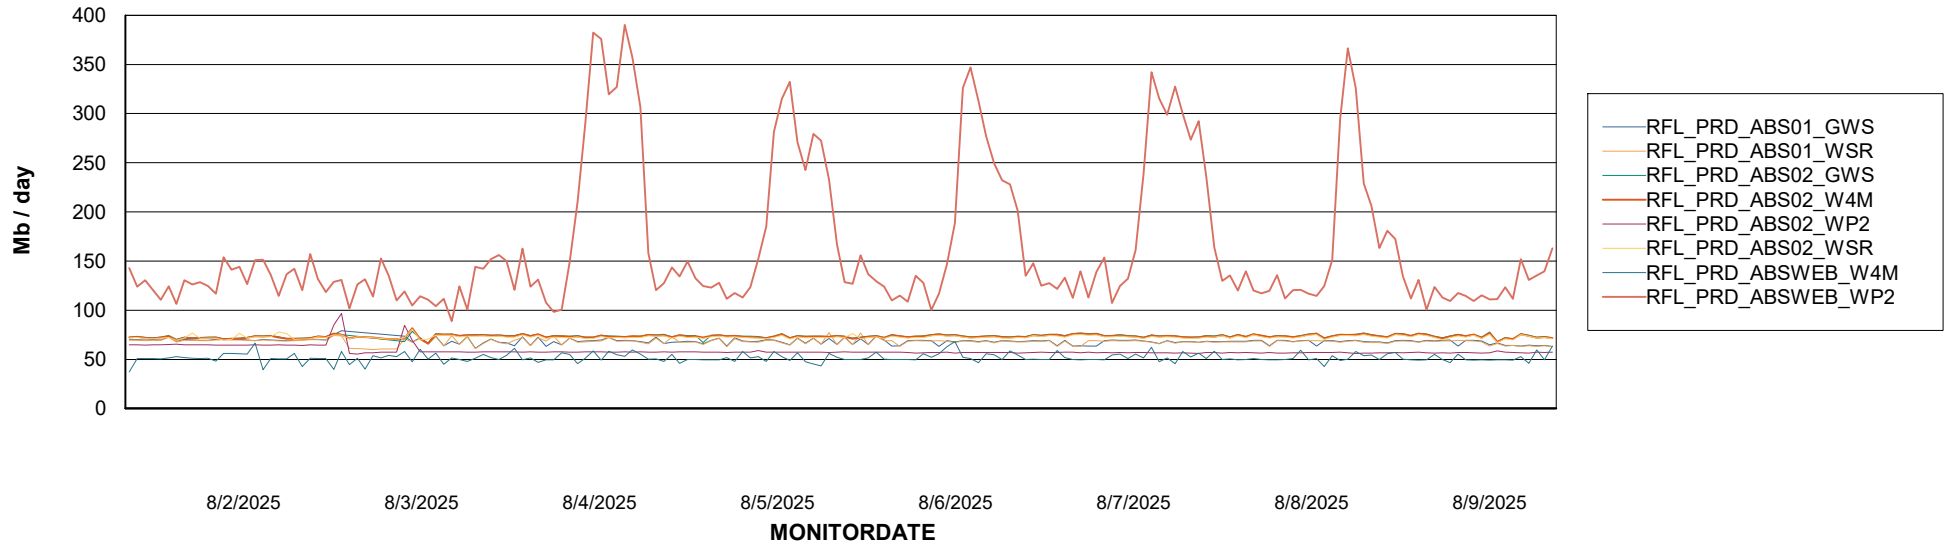

ABSSolute Web Component Services

Avg memory used per ABS Web component