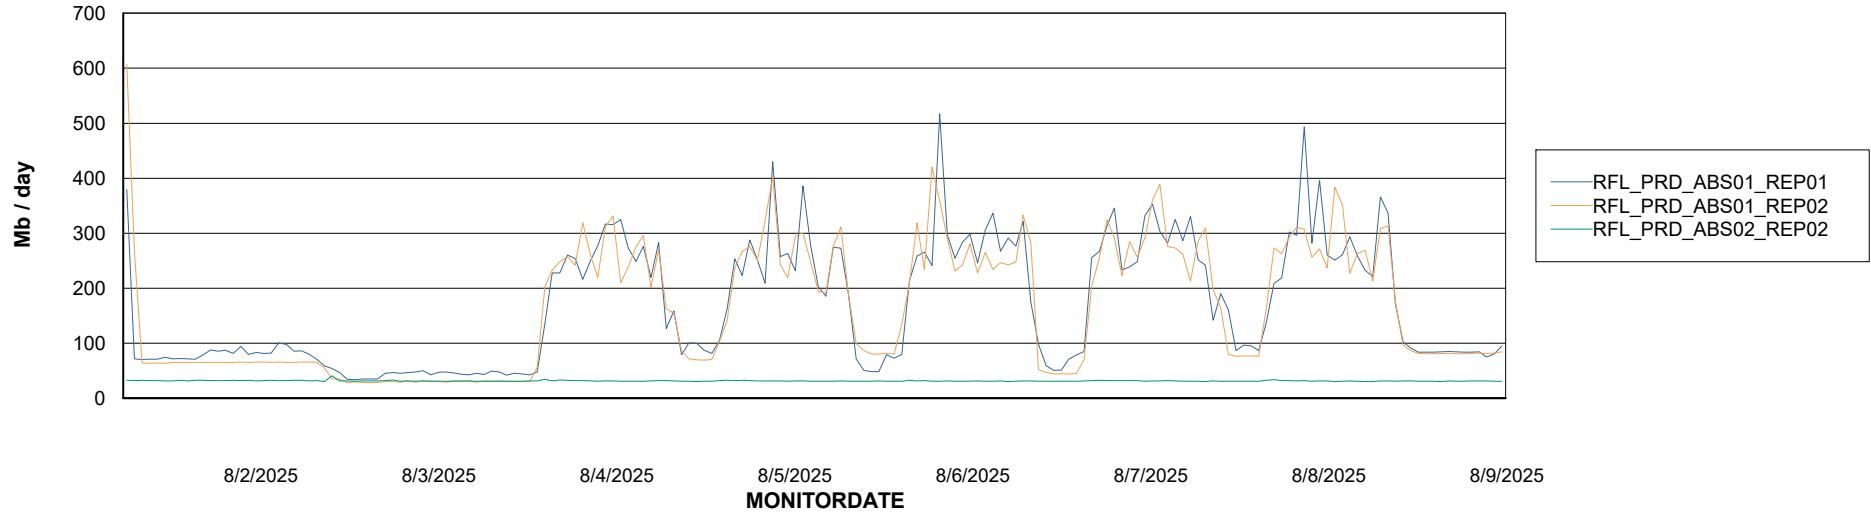

Avg memory used per ABS Server Service

Avg users per day per ABS server

Weekly SLA Customer Report

Customer RFL_Production
Database ID 36

ABSSolute Application ReportServer Services

Avg memory used per ReportServer Service