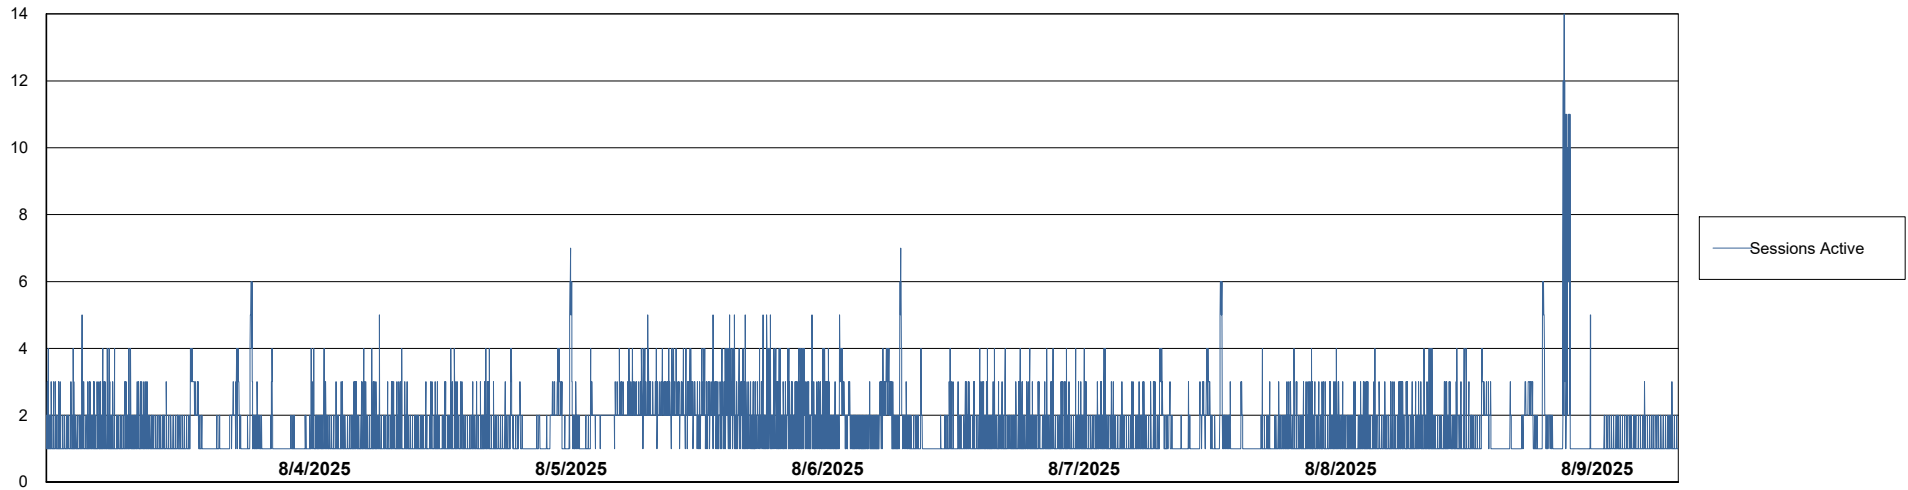

Database Performance RFL_PRD_ABS01_DB