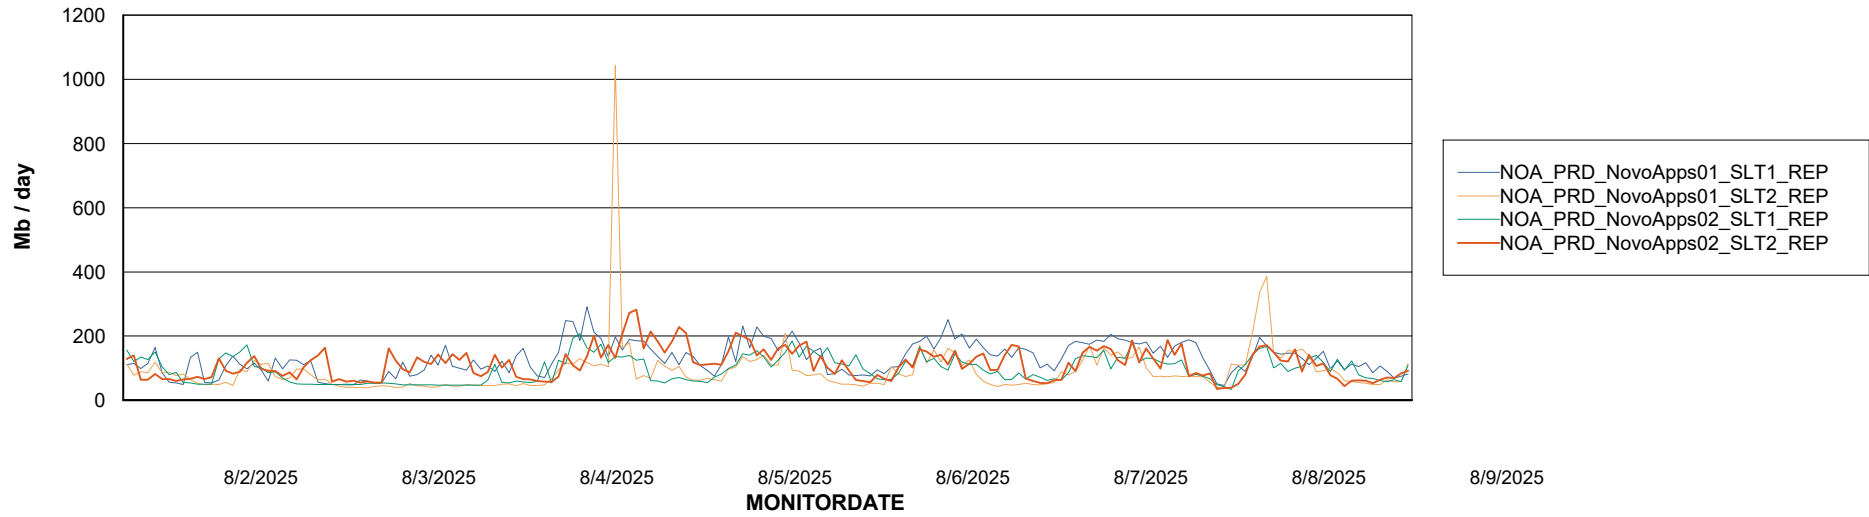

Avg memory used per ABS Server Service

Avg users per day per ABS server

Weekly SLA Customer Report

Customer NOA_Production (24/7)
Database ID 116

ABSSolute Application ReportServer Services

Avg memory used per ReportServer Service