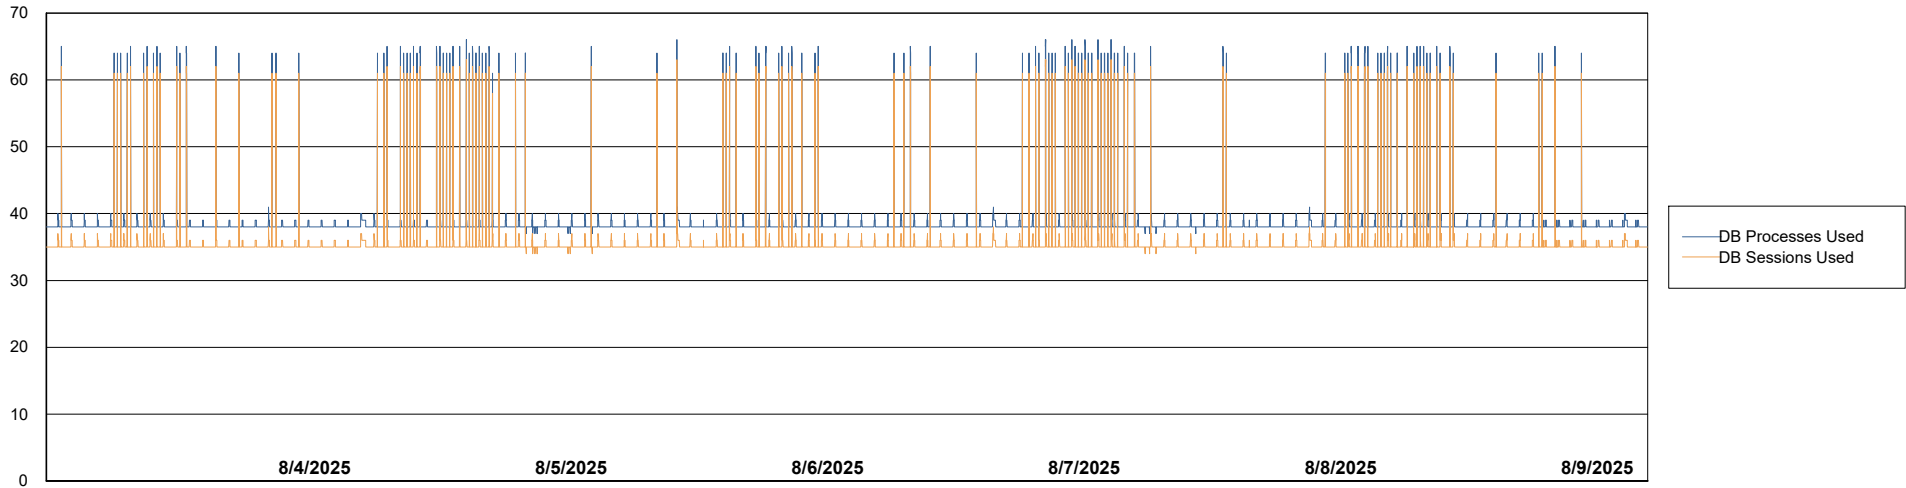

Database Performance NOA_PRD_NovoABS03_HSBABS1

DB Processes Max 300