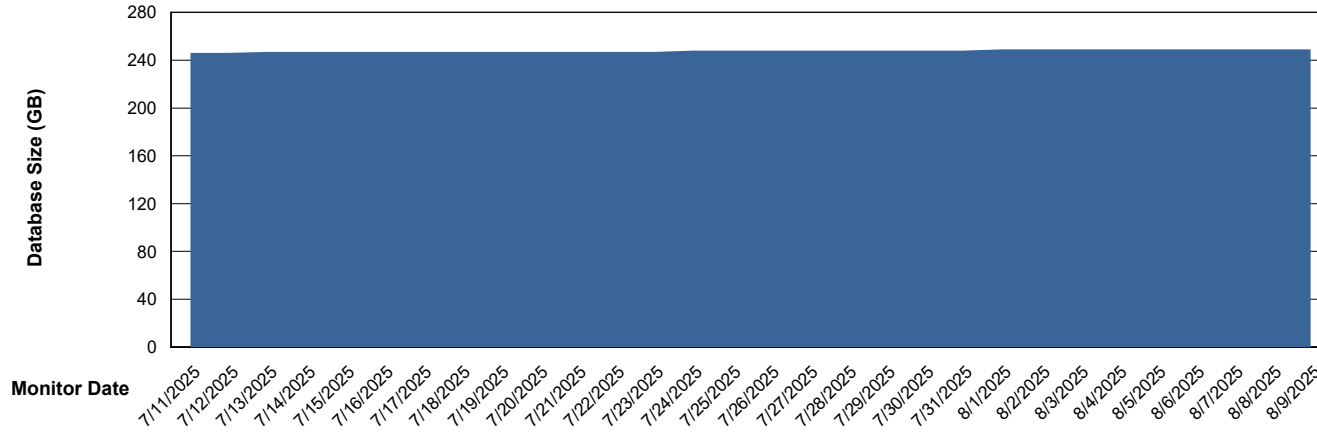

Weekly SLA Customer Report

Customer NOA_Production (24/7)
Database ID 116

Database Performance NOA_PRD_NovoABS03_HSBABS1

DB Processes Max 300

Weekly SLA Customer Report

Customer NOA_Production (24/7)
Database ID 116

DATABASE SIZE NOA_PRD_NHSBI_ABS1

Database growth over last month

DATABASE SIZE NOA_PRD_NovoABS01_ABS1

Database growth over last month

Weekly SLA Customer Report

Customer NOA_Production (24/7)
 Database ID 116