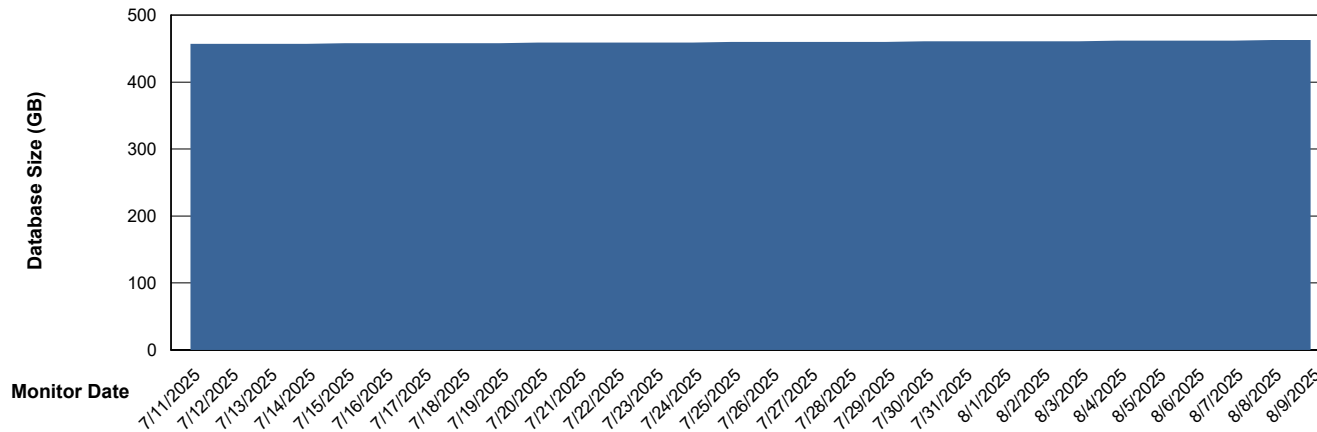

Weekly SLA Customer Report

Customer NOA_Production (24/7)
Database ID 116

Database Performance NOA_PRD_NovoABS03_HSBABS1

DB Processes Max 300

Weekly SLA Customer Report

Customer NOA_Production (24/7)
Database ID 116

DATABASE SIZE NOA_PRD_NHSBI_ABS1

Database growth over last month

DATABASE SIZE NOA_PRD_NovoABS01_ABS1

Database growth over last month

Weekly SLA Customer Report

Customer NOA_Production (24/7)
 Database ID 116