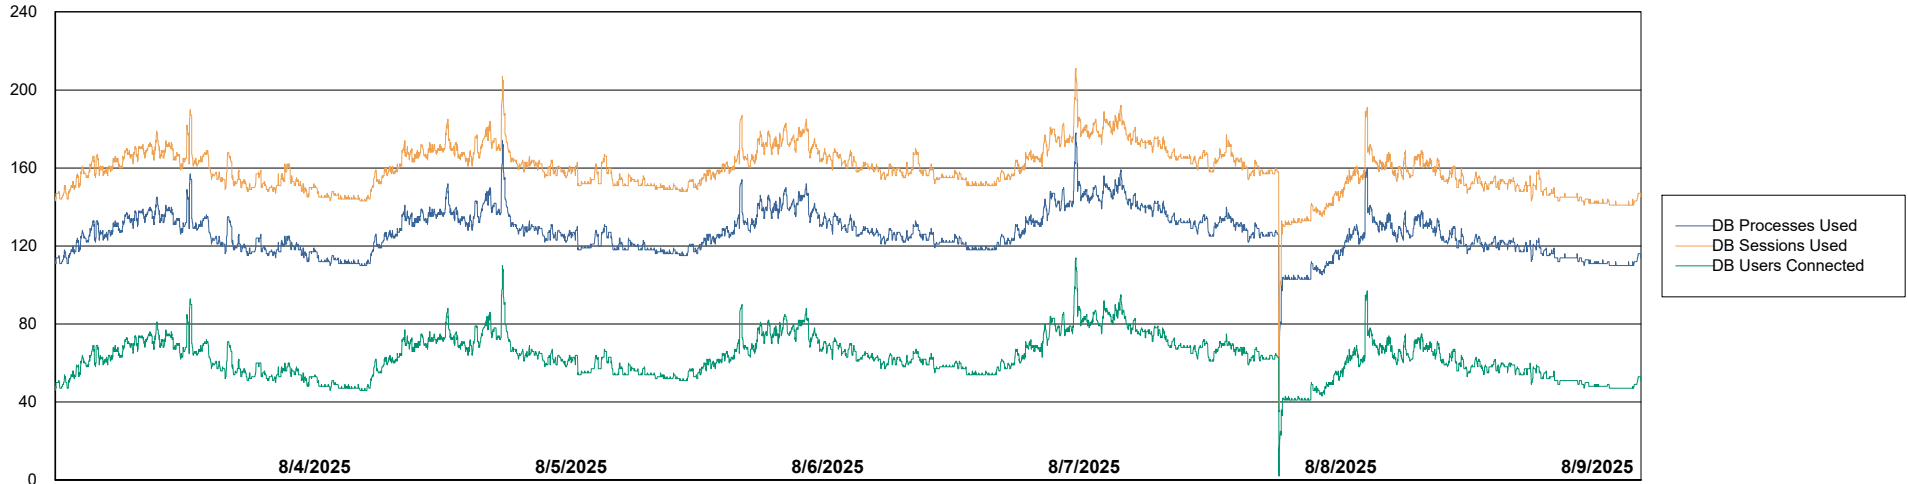

Weekly SLA Customer Report

Customer NOA_Production (24/7)
Database ID 116

Database Performance NOA_PRD_NHSBI_ABS1

Weekly SLA Customer Report

Customer NOA_Production (24/7)
Database ID 116

Database Performance NOA_PRD_NovoABS01_ABS1