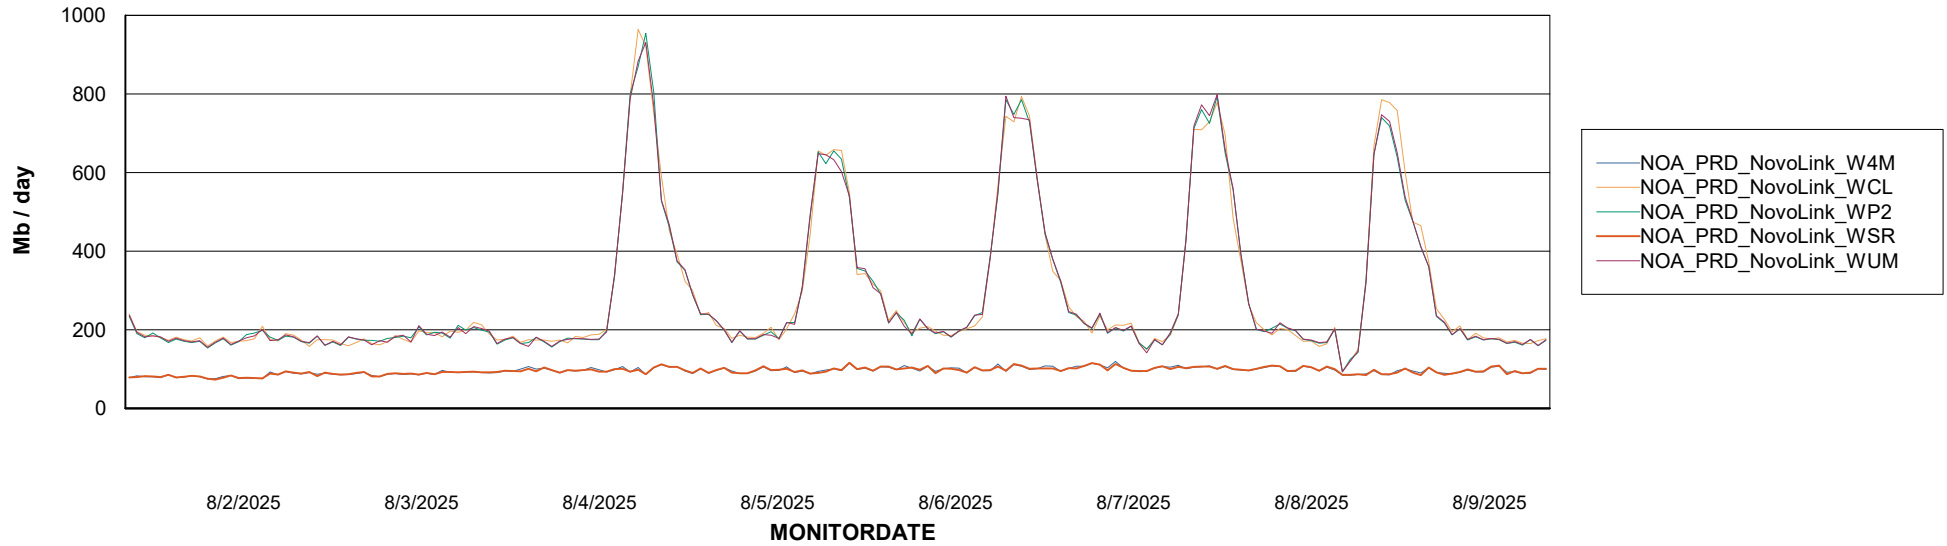

ABSSolute Web Component Services

Avg memory used per ABS Web component