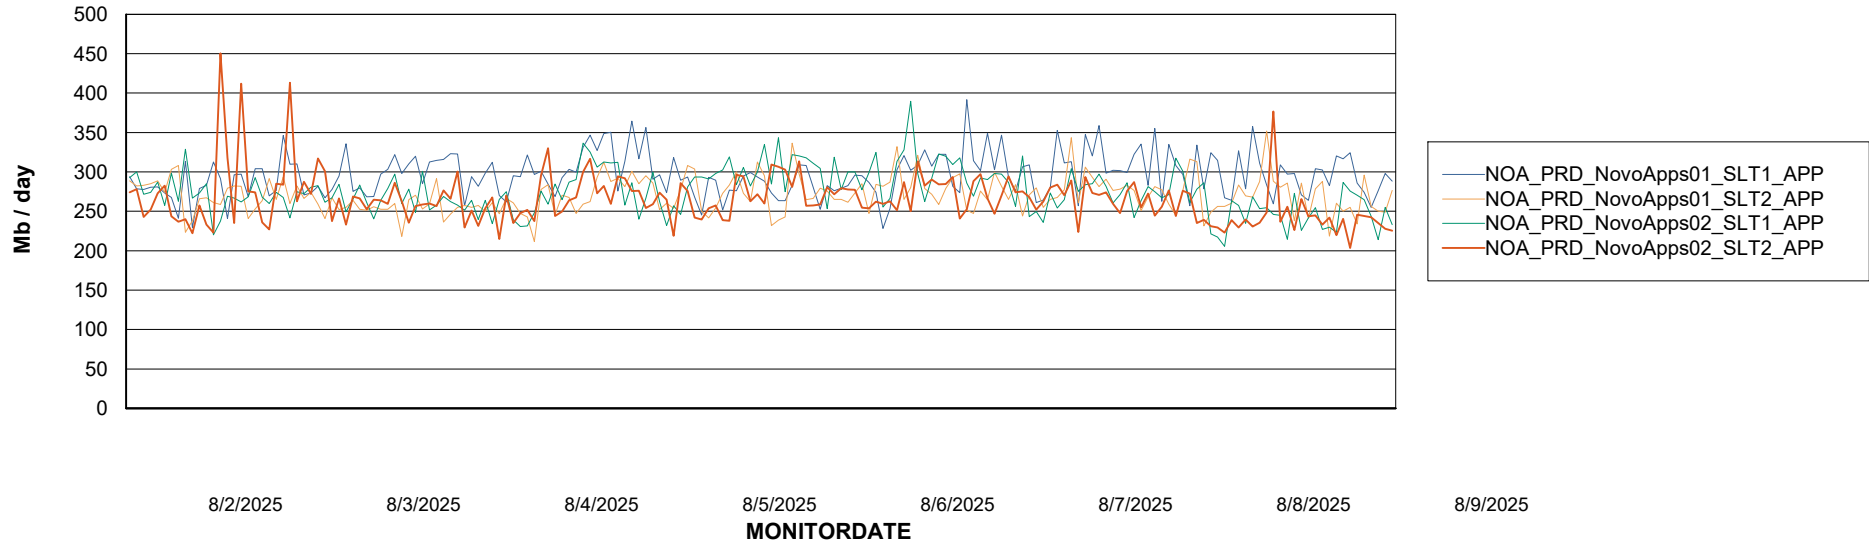

ABSSolute Application Server Services

Avg memory used per ABS Server Service