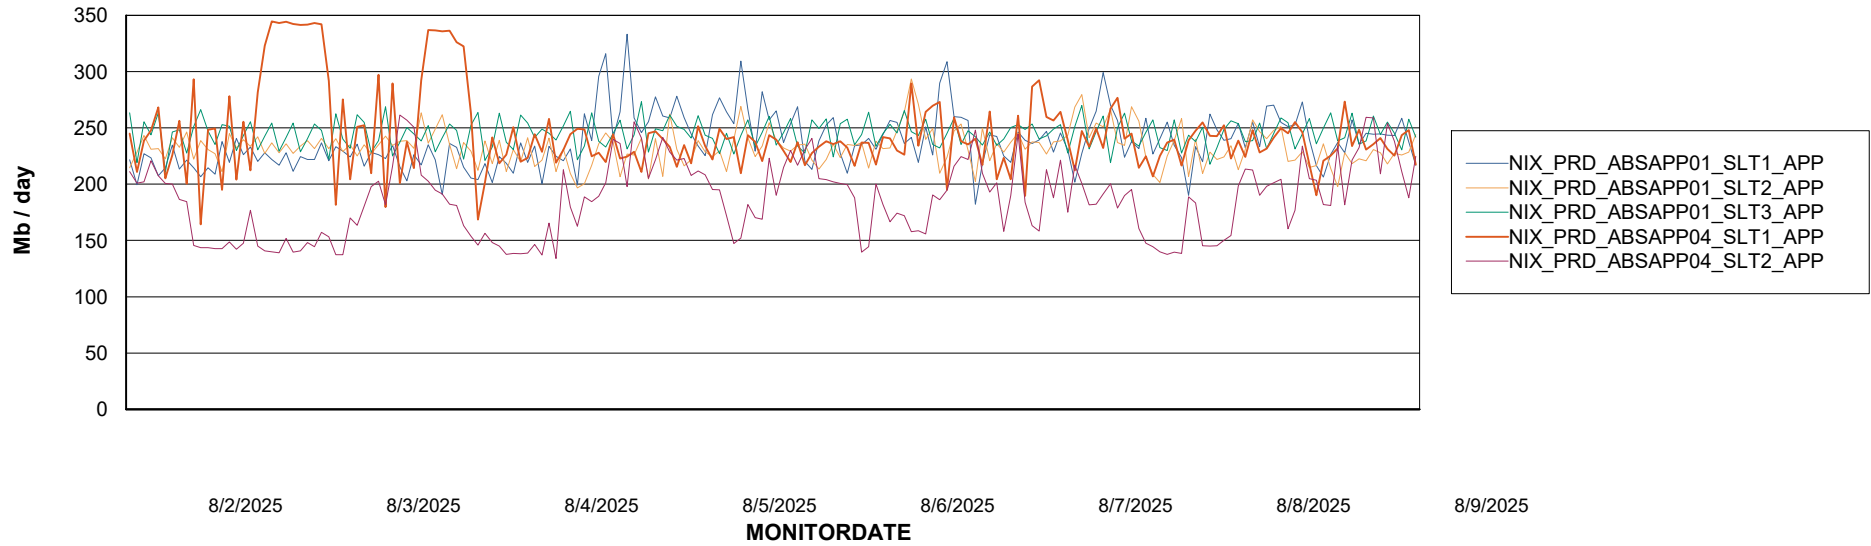

ABSSolute Application Server Services

Avg memory used per ABS Server Service