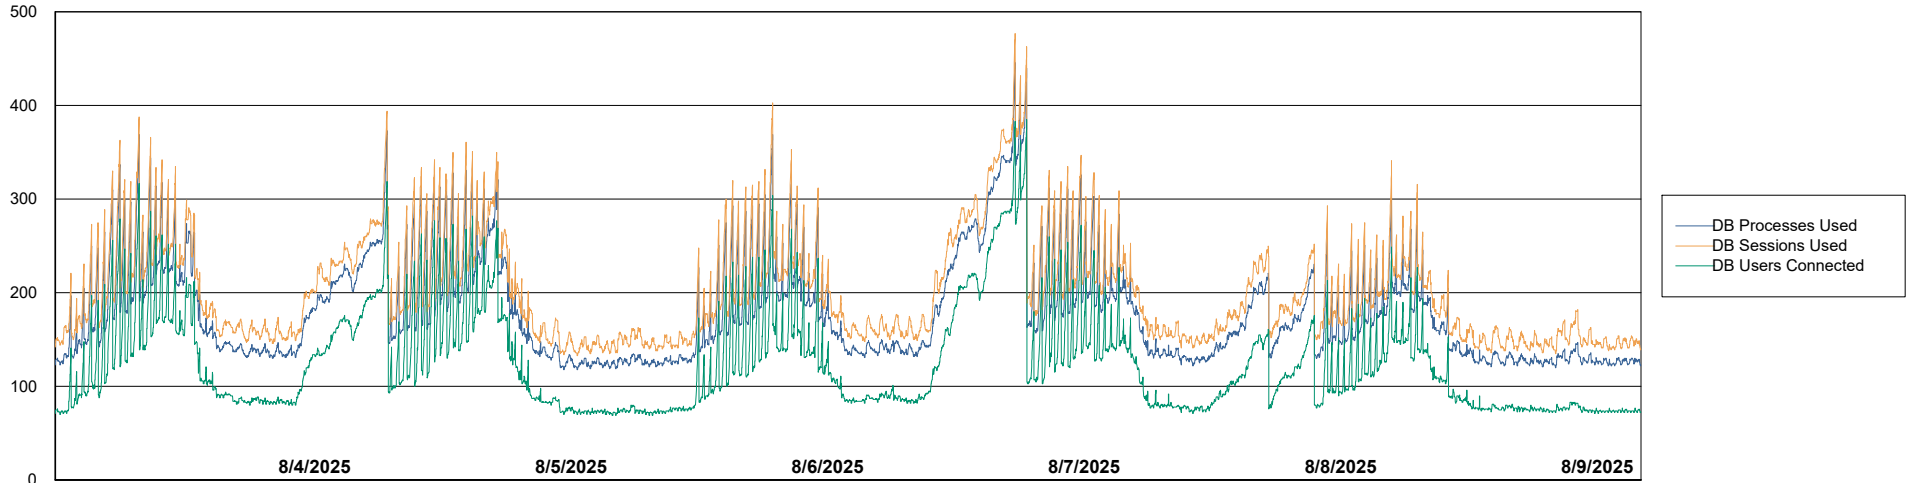

Weekly SLA Customer Report

Customer NIX_Production
Database ID 51

Database Performance NIX_PRD_ABSBI_ABS1

Weekly SLA Customer Report

Customer NIX_Production
Database ID 51

Database Performance NIX_PRD_ABSD01_ABS1