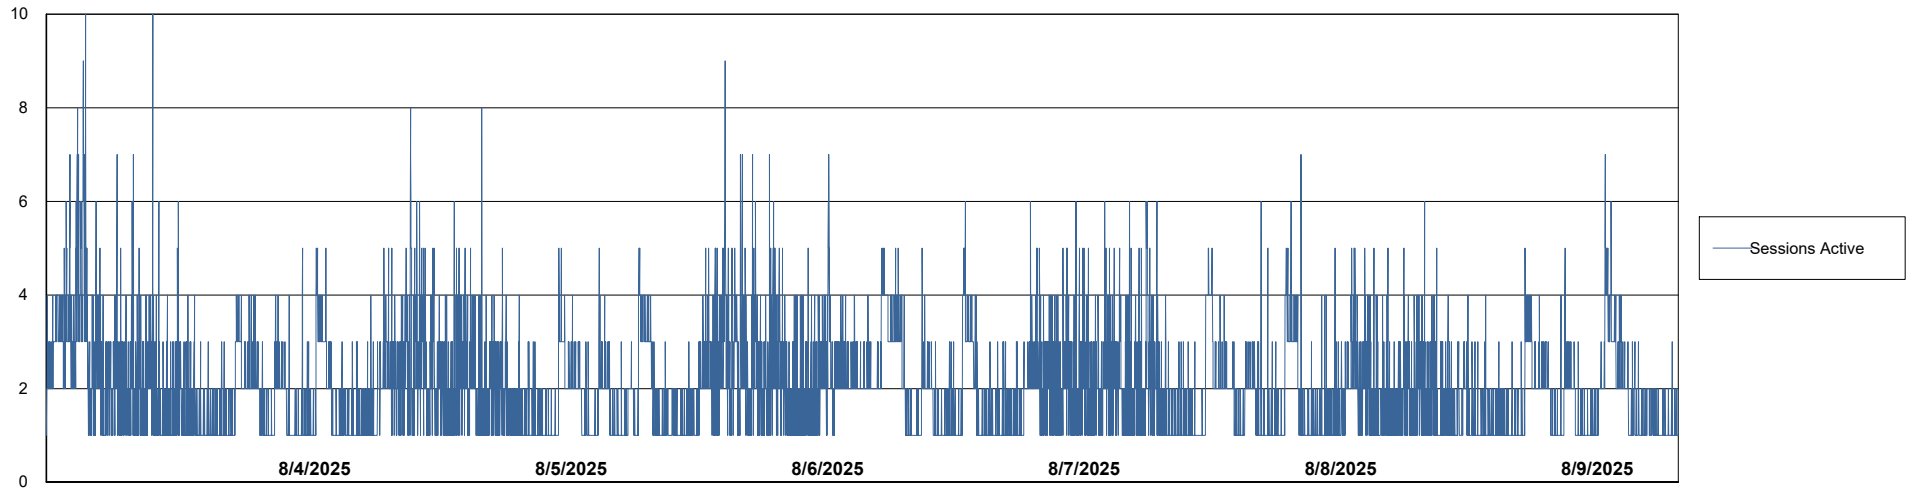

Weekly SLA Customer Report

Customer NIX_Production
Database ID 51

Database Performance NIX_PRD_ABSBI_ABS1

Weekly SLA Customer Report

Customer NIX_Production
Database ID 51

Database Performance NIX_PRD_ABSD01_ABS1