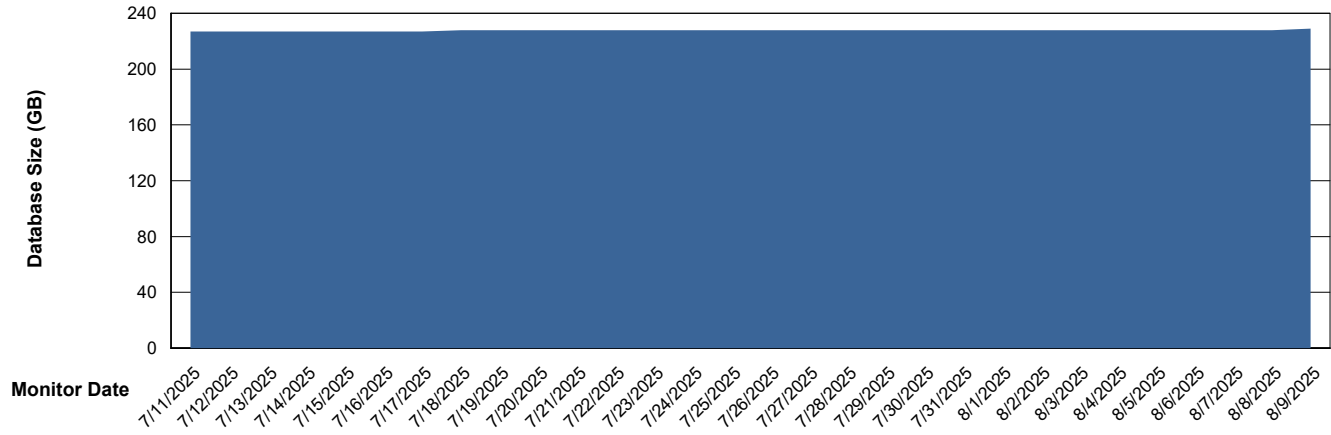

DATABASE SIZE NIX_PRD_ABSBI_ABS1

Database growth over last month