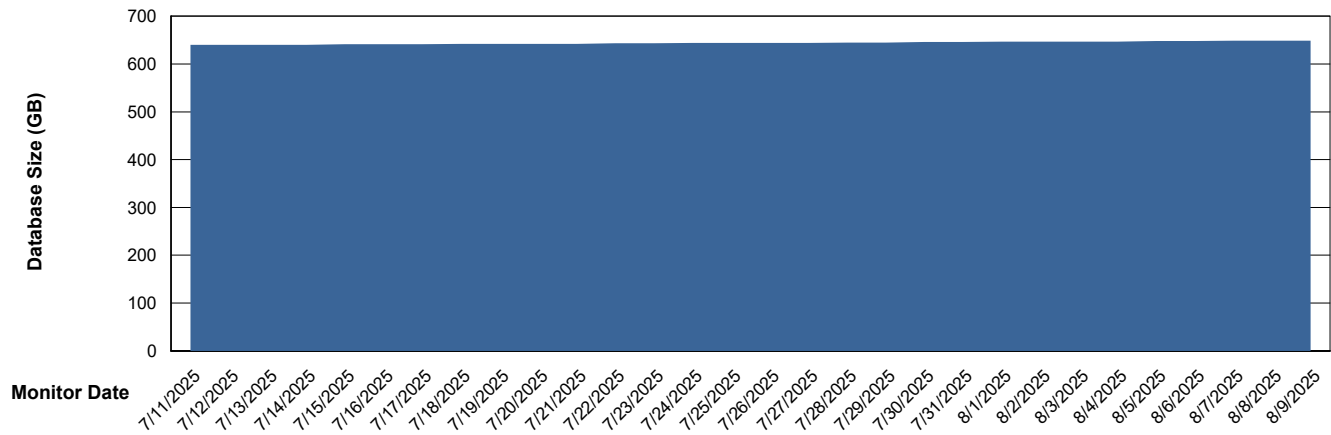

DATABASE SIZE NIX_PRD_ABSDB01_ABS1

Database growth over last month