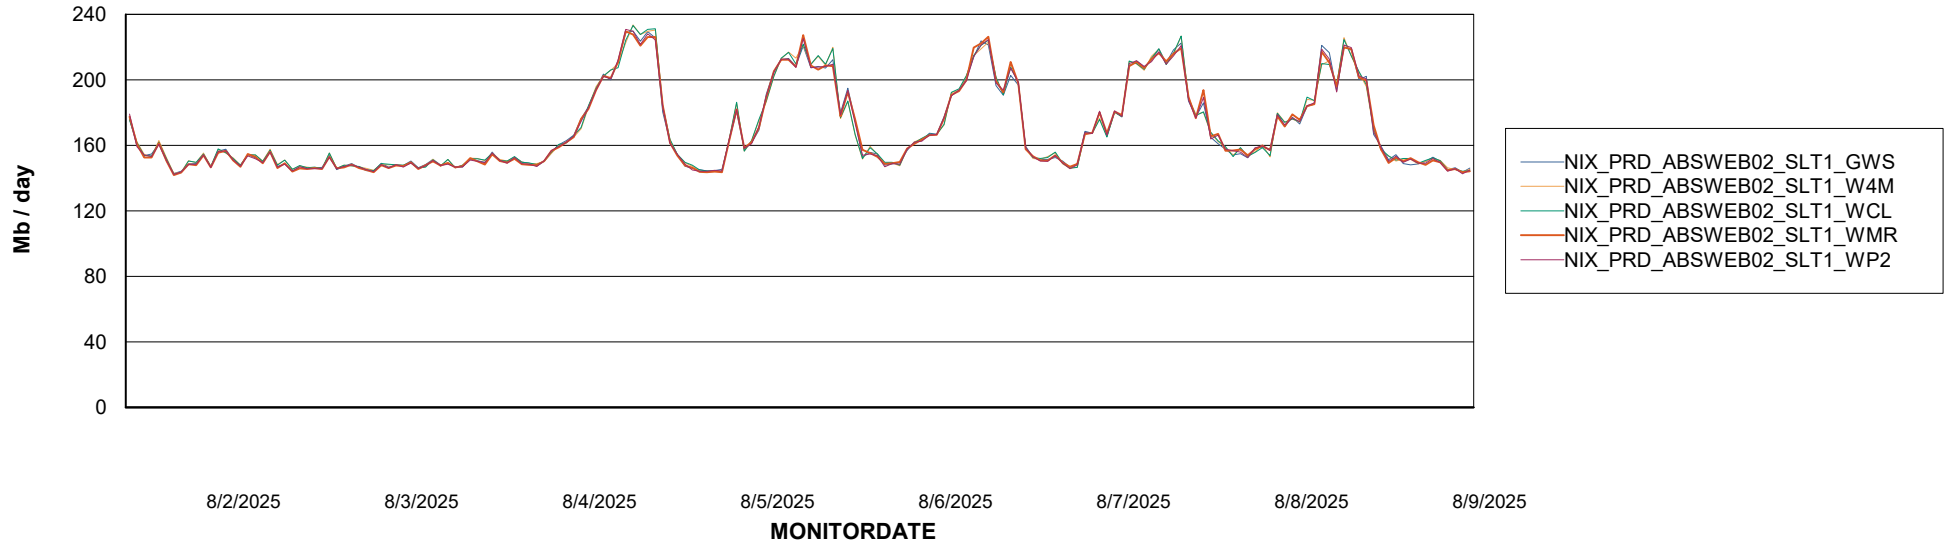

ABSSolute Web Component Services

Avg memory used per ABS Web component