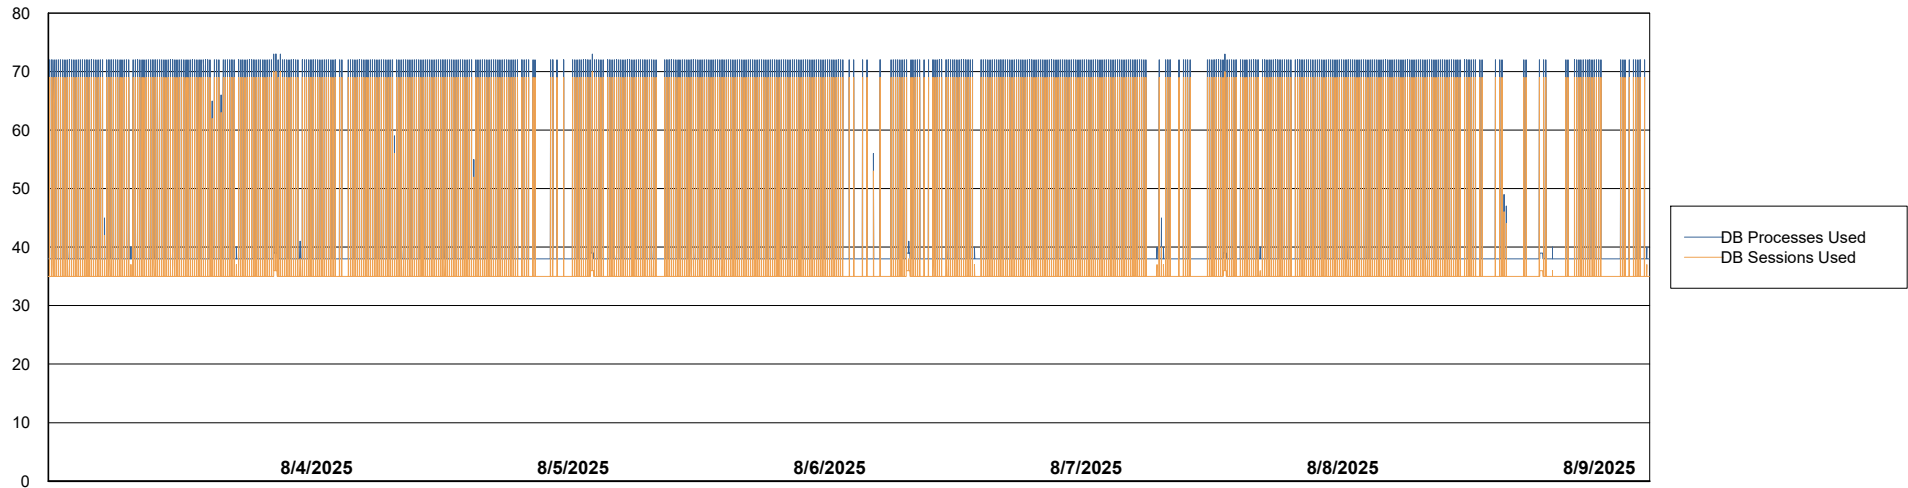

Database Performance NIX_PRD_ABSD02_HSBABS1

DB Processes Max 300