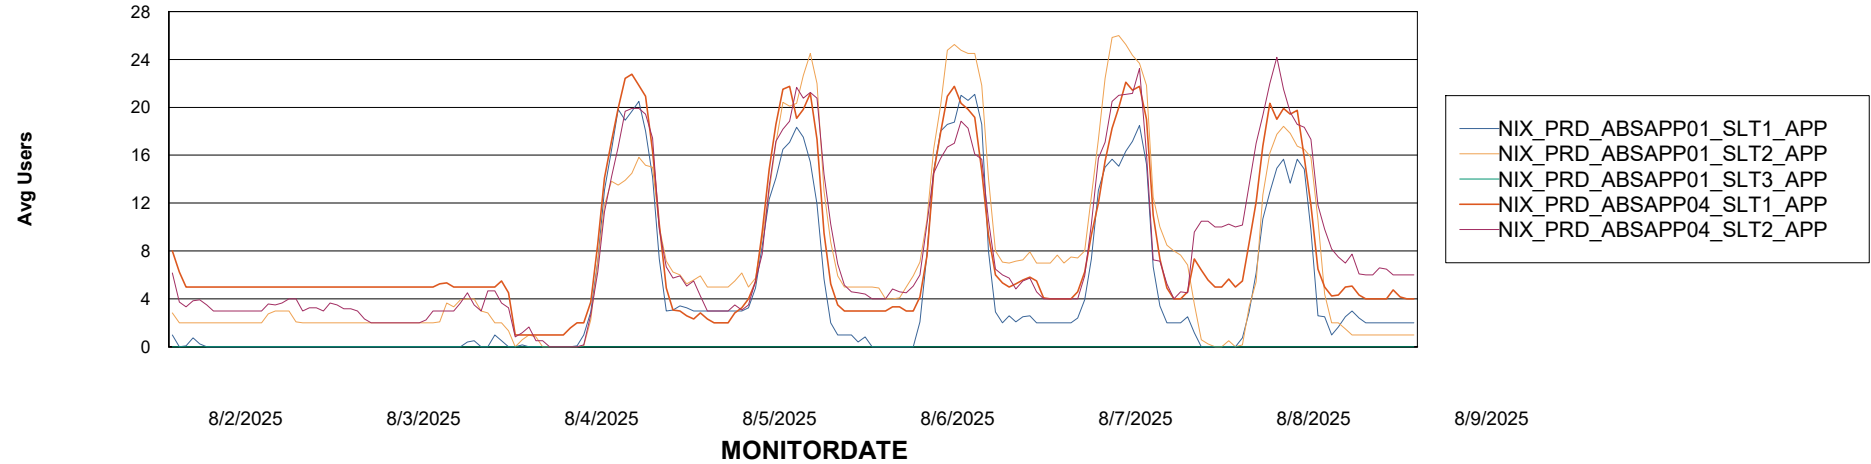

Avg users per day per ABS server