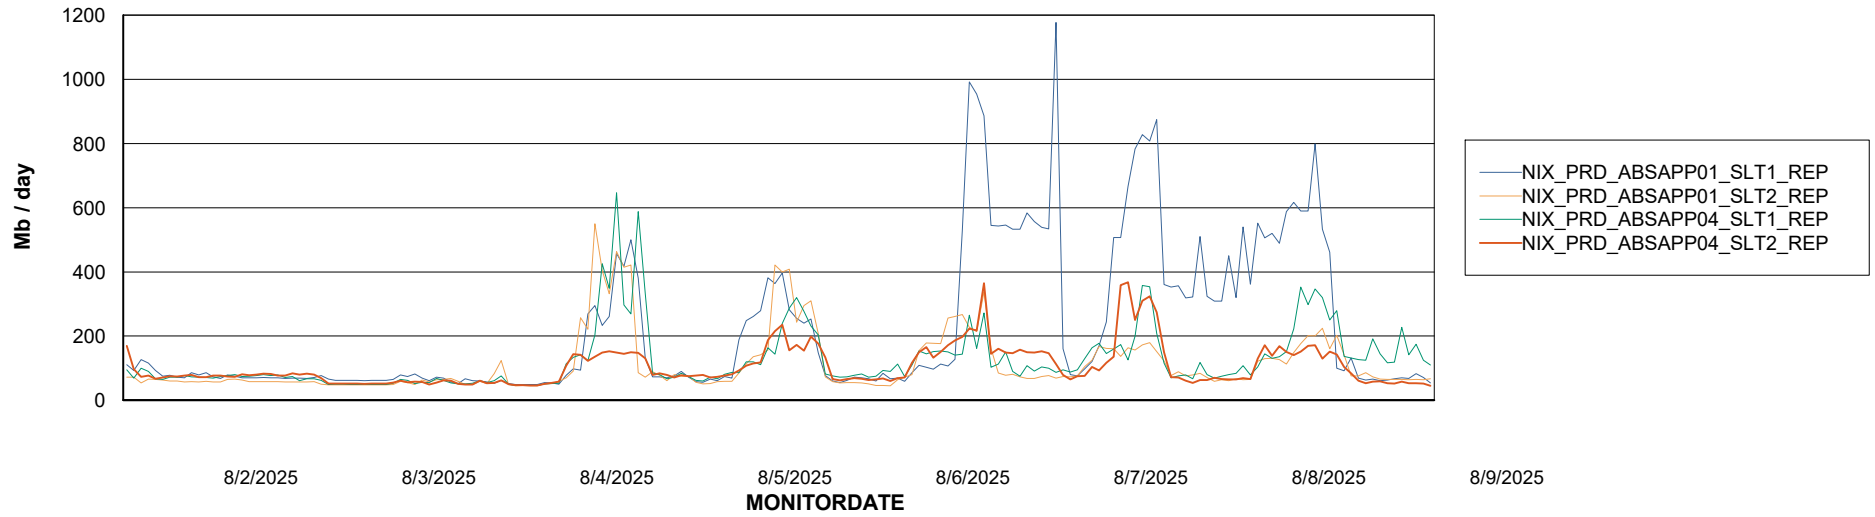

Avg memory used per ABS Server Service

Avg users per day per ABS server

Weekly SLA Customer Report

Customer NIX_Production
Database ID 51

ABSSolute Application ReportServer Services

Avg memory used per ReportServer Service