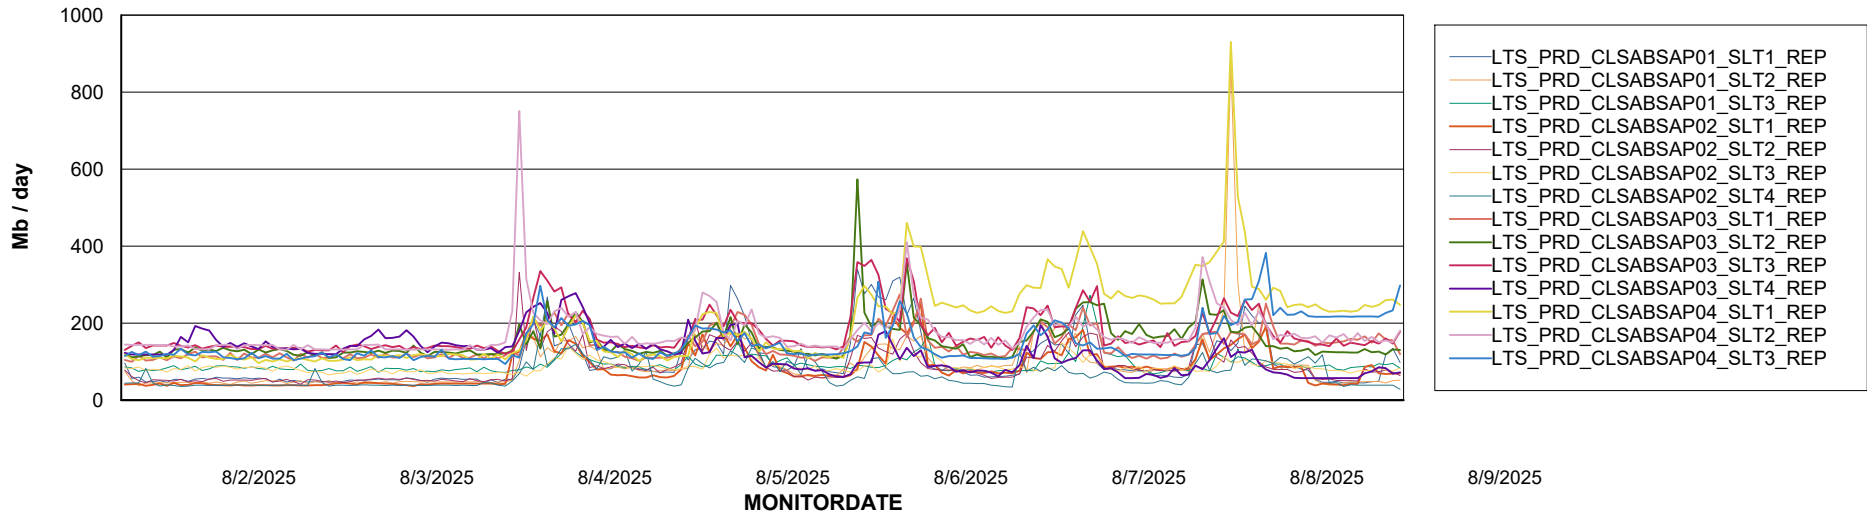

ABSSolute Application ReportServer Services

Avg memory used per ReportServer Service