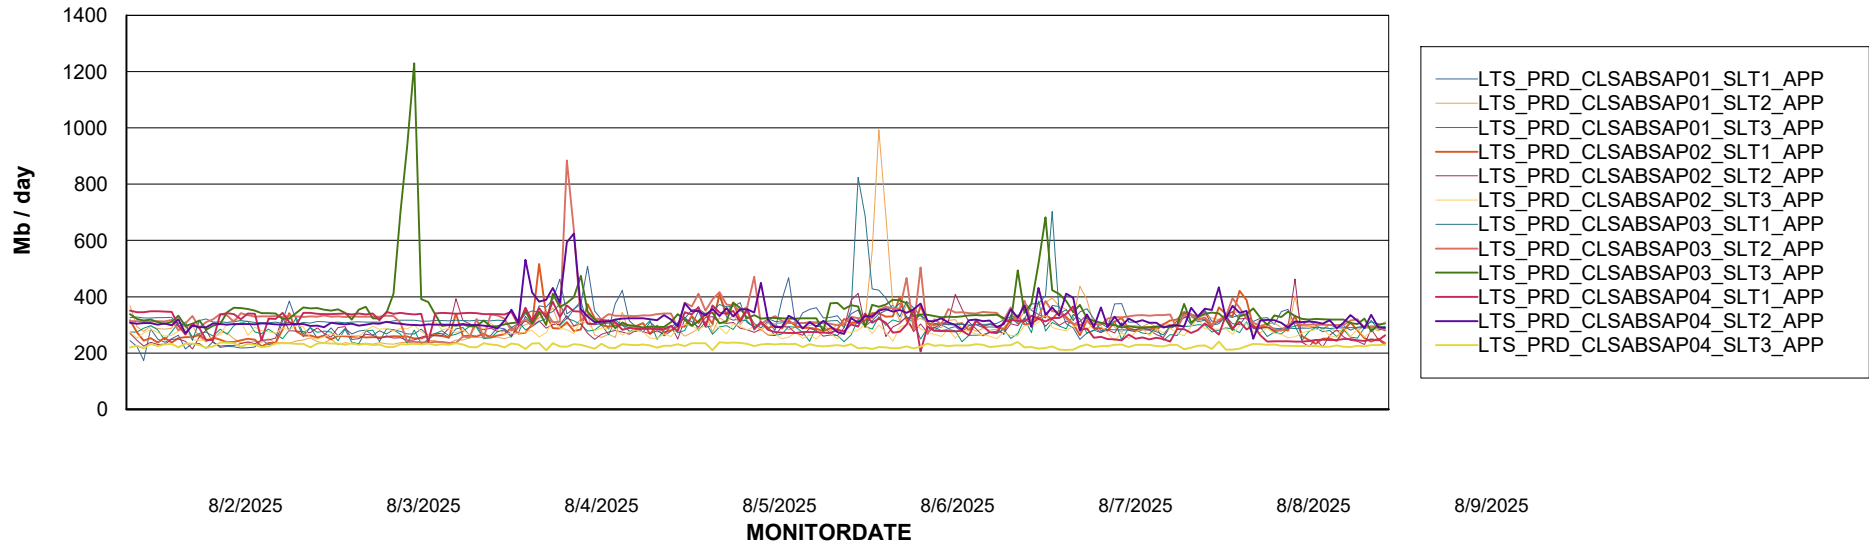

ABSSolute Application Server Services

Avg memory used per ABS Server Service