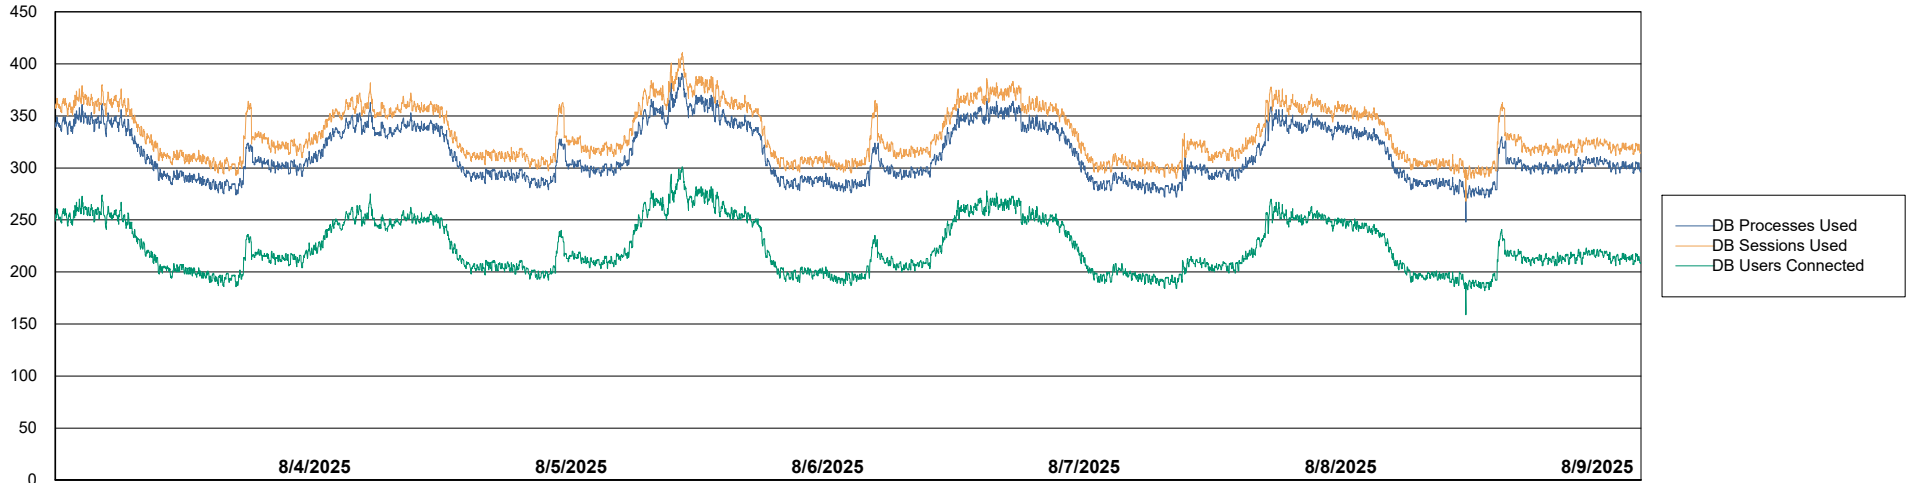

Weekly SLA Customer Report

Customer LTS(CleanLease)_Production
Database ID 126

Database Performance LTS_PRD_CLSABSBI01_ABS1

Weekly SLA Customer Report

Customer LTS(CleanLease)_Production
Database ID 126

Database Performance LTS_PRD_CLSABSD01_ABS1