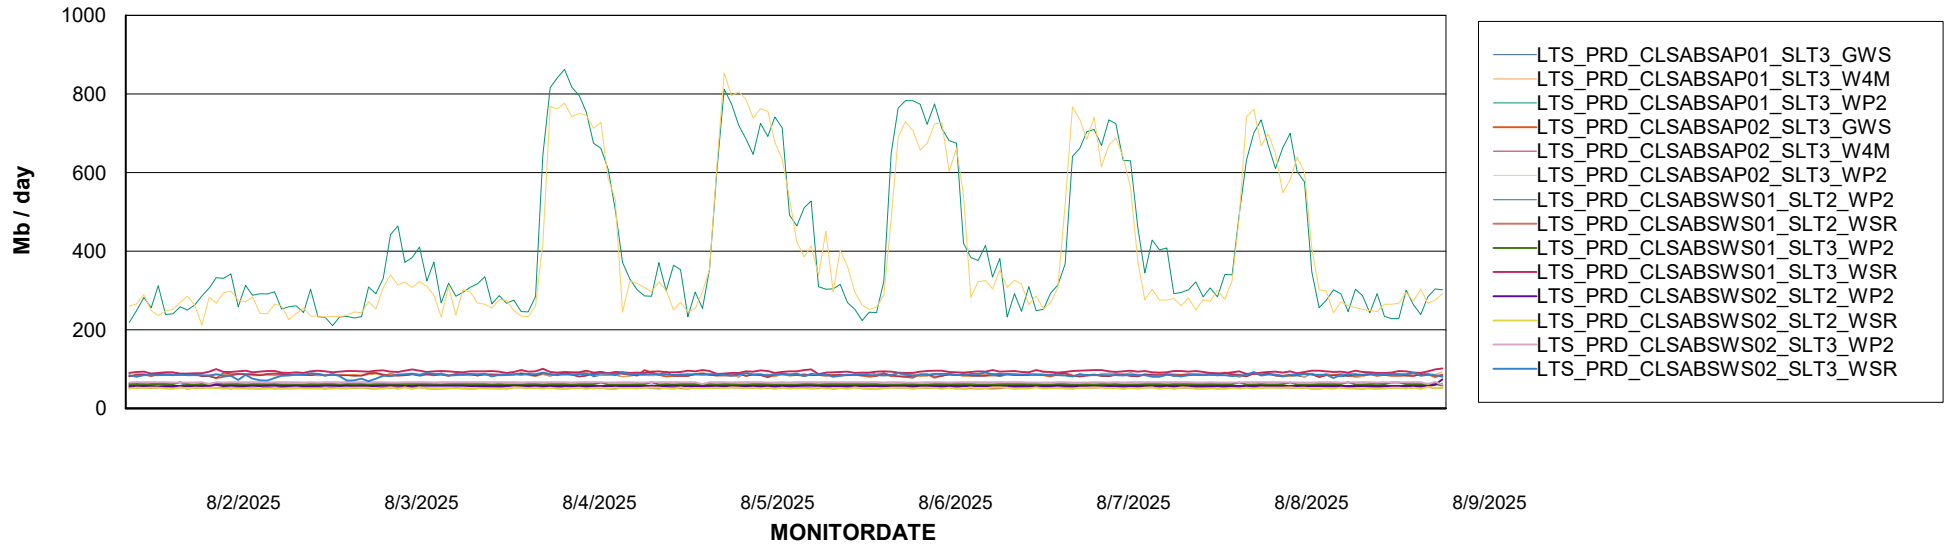

ABSSolute Web Component Services

Avg memory used per ABS Web component