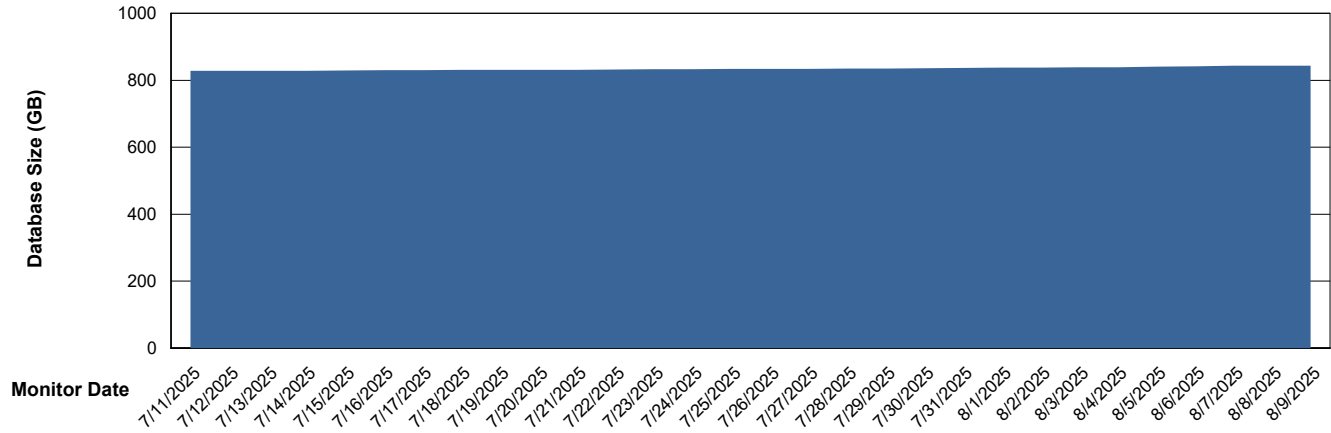

DATABASE SIZE LTS_PRD_CLSABSBI01_ABS1

Database growth over last month