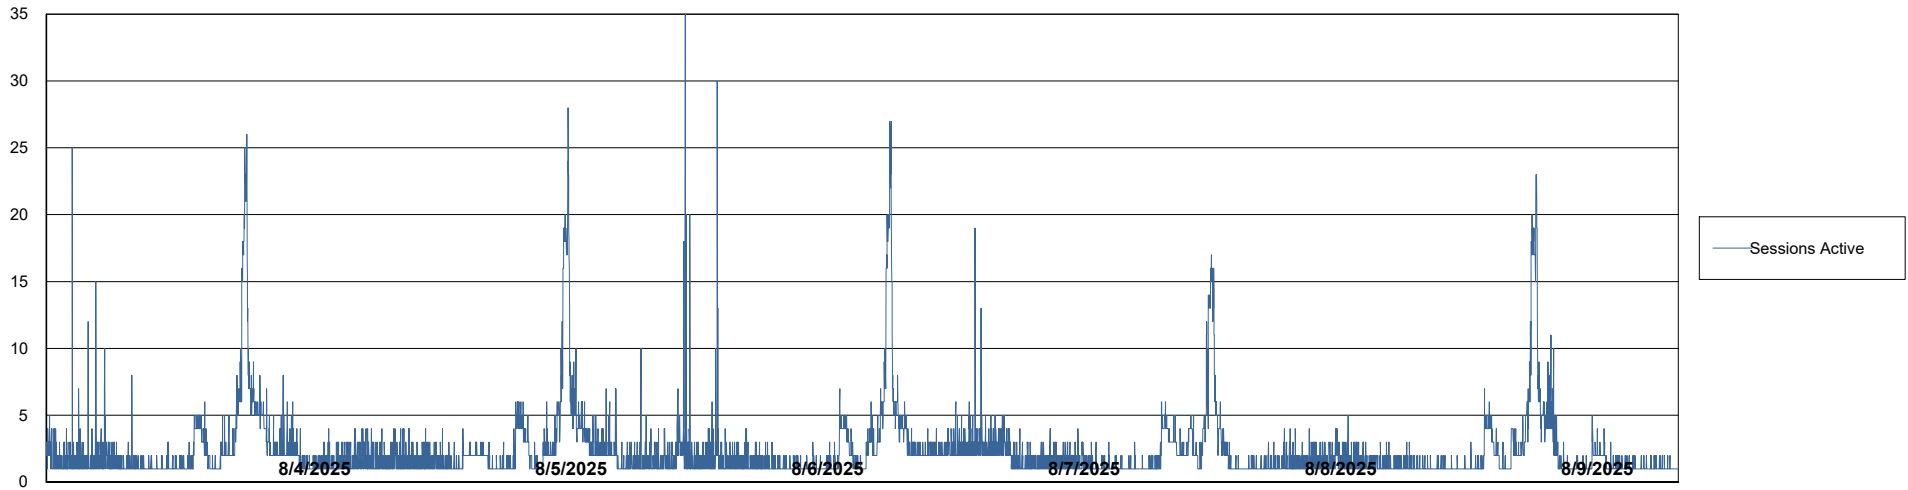

Weekly SLA Customer Report

Customer LTS(CleanLease)_Production
Database ID 126

Database Performance LTS_PRD_CLSABSBI01_ABS1

Weekly SLA Customer Report

Customer LTS(CleanLease)_Production
Database ID 126

Database Performance LTS_PRD_CLSABSD01_ABS1