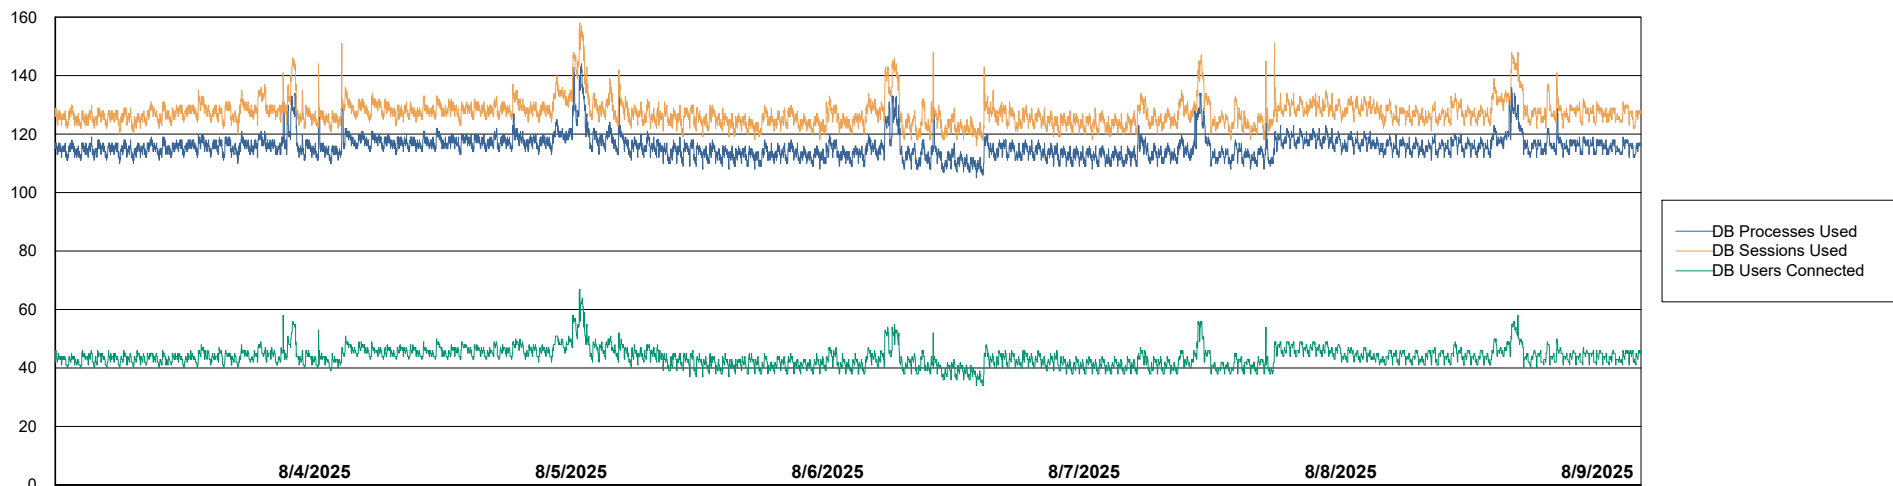

Database Performance LTS_PRD_CLSABSBI01_ABS1