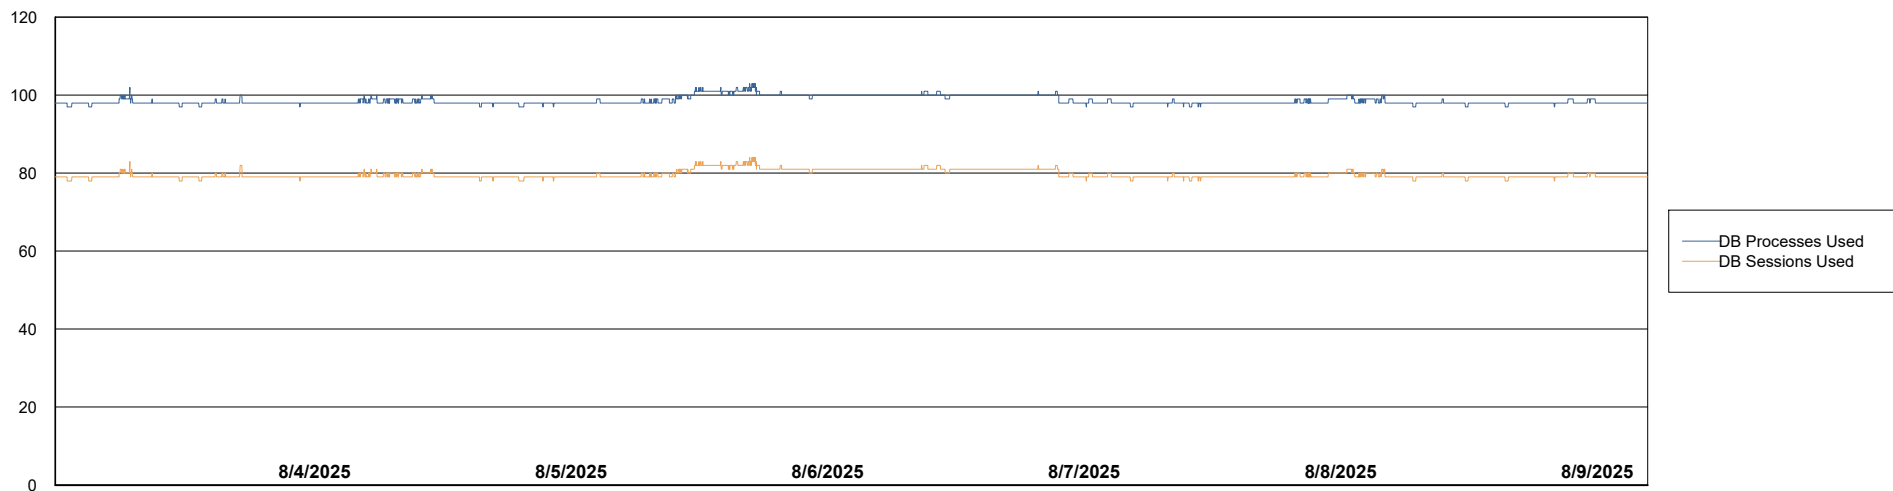

Database Performance LTS_PRD_CLSABSD02_HSBABS1

DB Processes Max 0
DB Processes Max 1,000
DB Processes Max 4