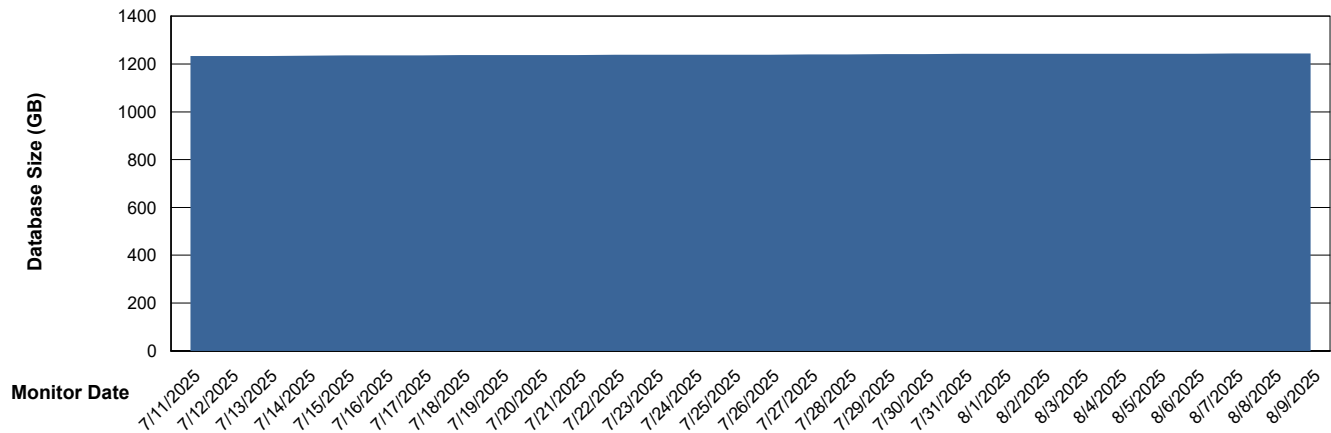

Customer LTS(CleanLease)_Production
Database ID 126

DATABASE SIZE LTS_PRD_CLSABSBI01_ABS1

Database growth over last month

DATABASE SIZE LTS_PRD_CLSABSDB01_ABS1

Database growth over last month

Weekly SLA Customer Report