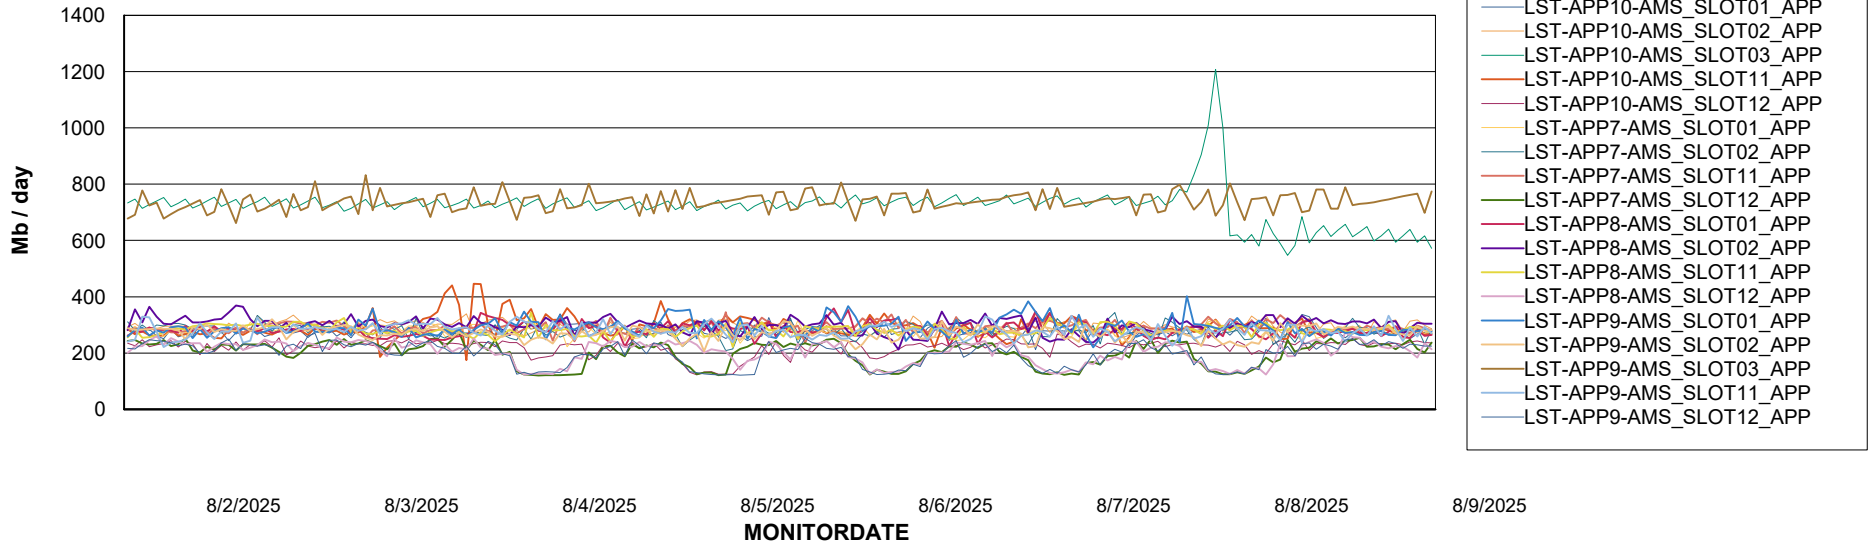

ABSSolute Application Server Services

Avg memory used per ABS Server Service