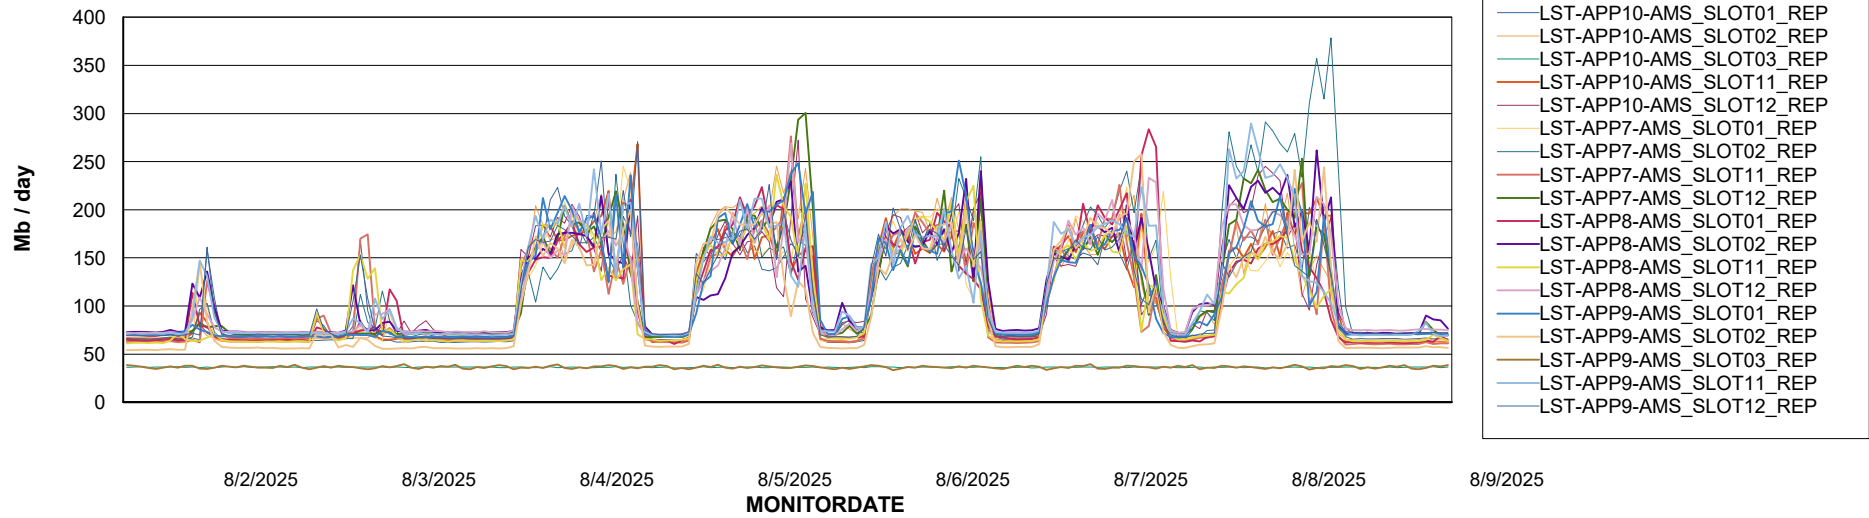

ABSSolute Application ReportServer Services

Avg memory used per ReportServer Service