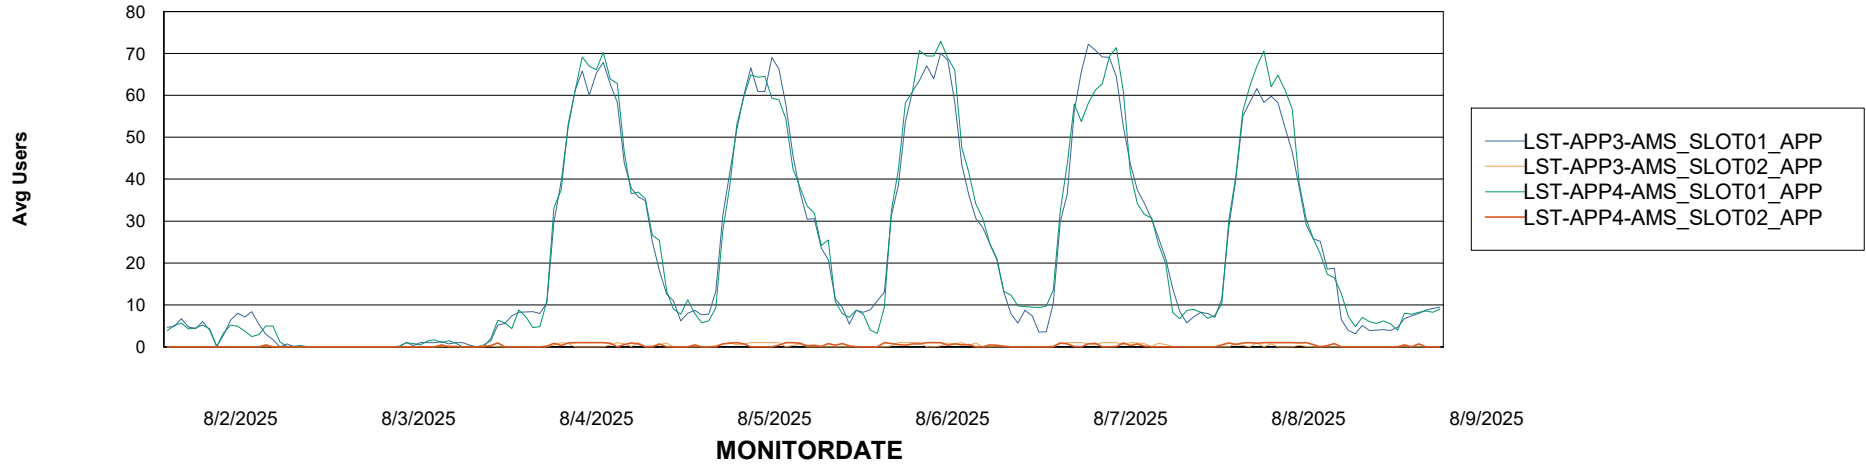

Weekly SLA Customer Report

Customer LST OCI AMS Production ABSME
Database ID 213

ABSSolute Application Server Services

Avg memory used per ABS Server Service

Avg users per day per ABS server

Weekly SLA Customer Report