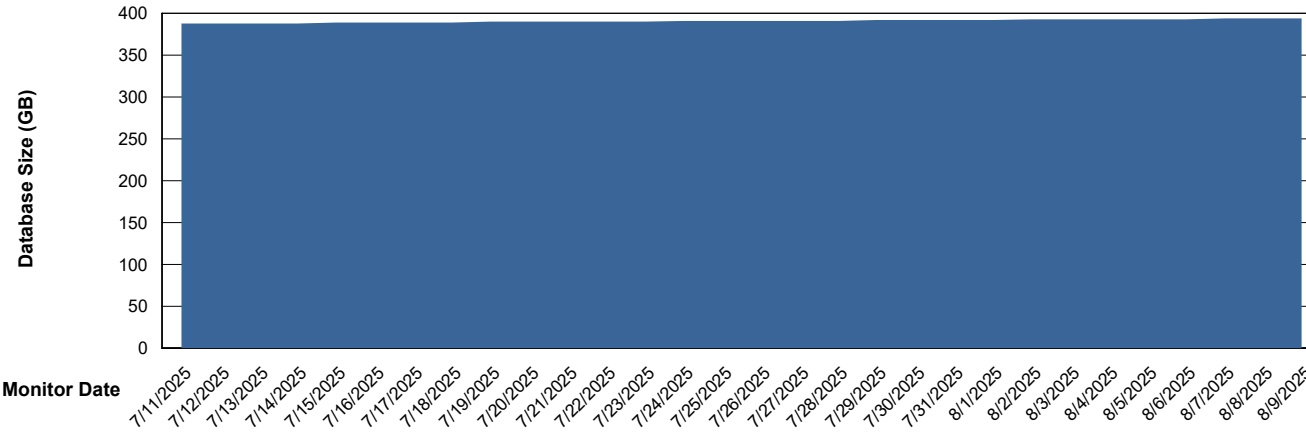

Database growth over last month

Database Tablespace LST-DBS3-AMS_DB_ABSME

Date	Tablespace Name	Filesize (Gb)	Usedsize (Gb)	Percentage free
8/9/2025	ABSDATA	435	363	16
	INDX	60	25	59
8/8/2025	ABSDATA	435	363	17
	INDX	60	25	59
8/7/2025	ABSDATA	435	363	17
	INDX	60	25	59
8/6/2025	ABSDATA	435	362	17
	INDX	60	25	59
8/5/2025	ABSDATA	435	362	17
	INDX	60	25	59
8/4/2025	ABSDATA	435	362	17
	INDX	60	25	59
8/3/2025	ABSDATA	435	362	17
	INDX	60	25	59