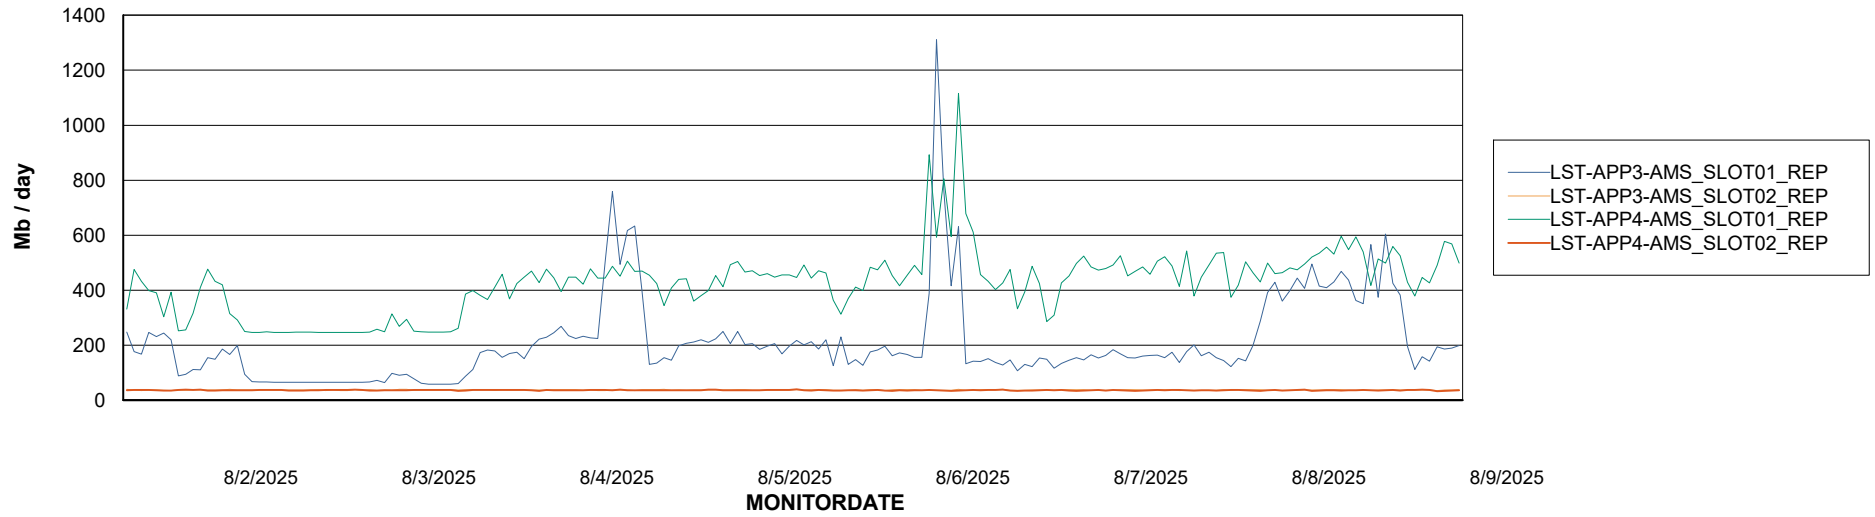

ABSSolute Application ReportServer Services

Avg memory used per ReportServer Service