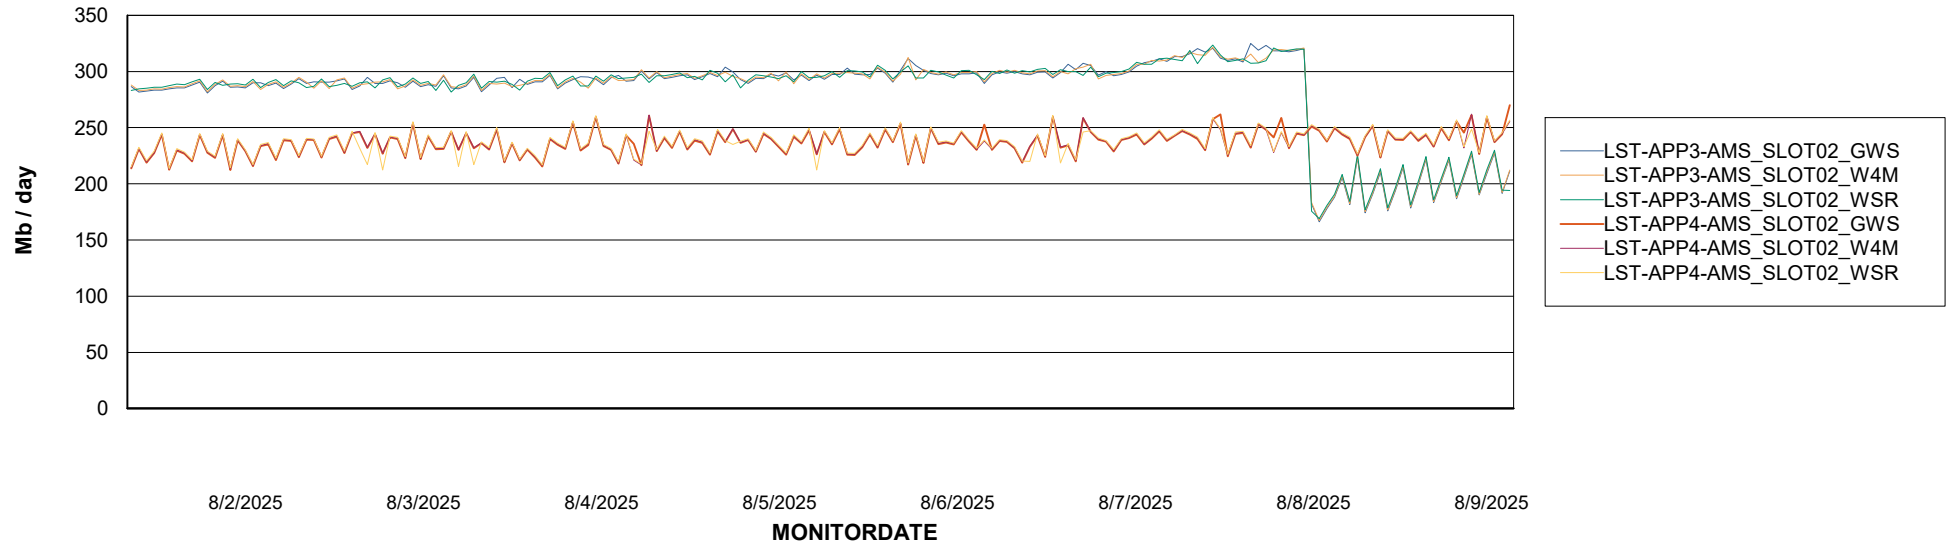

ABSSolute Web Component Services

Avg memory used per ABS Web component