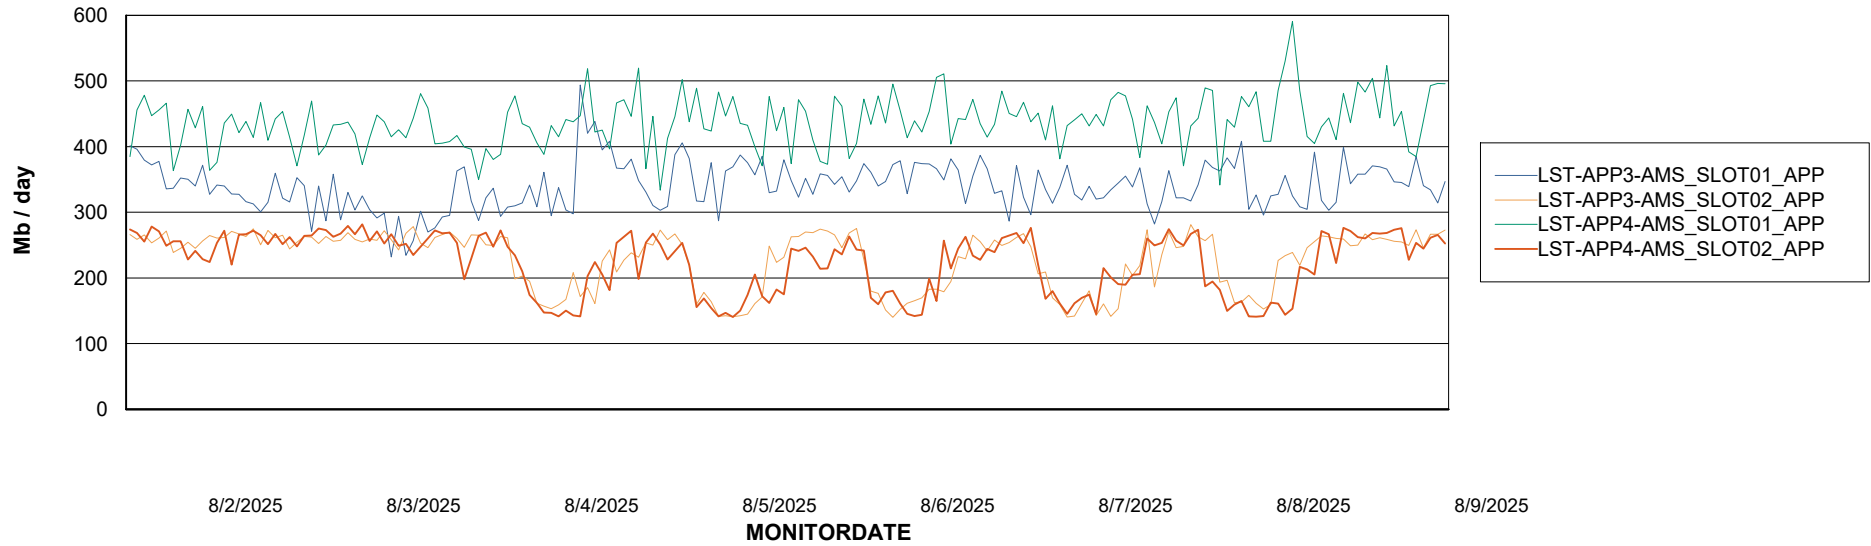

ABSSolute Application Server Services

Avg memory used per ABS Server Service