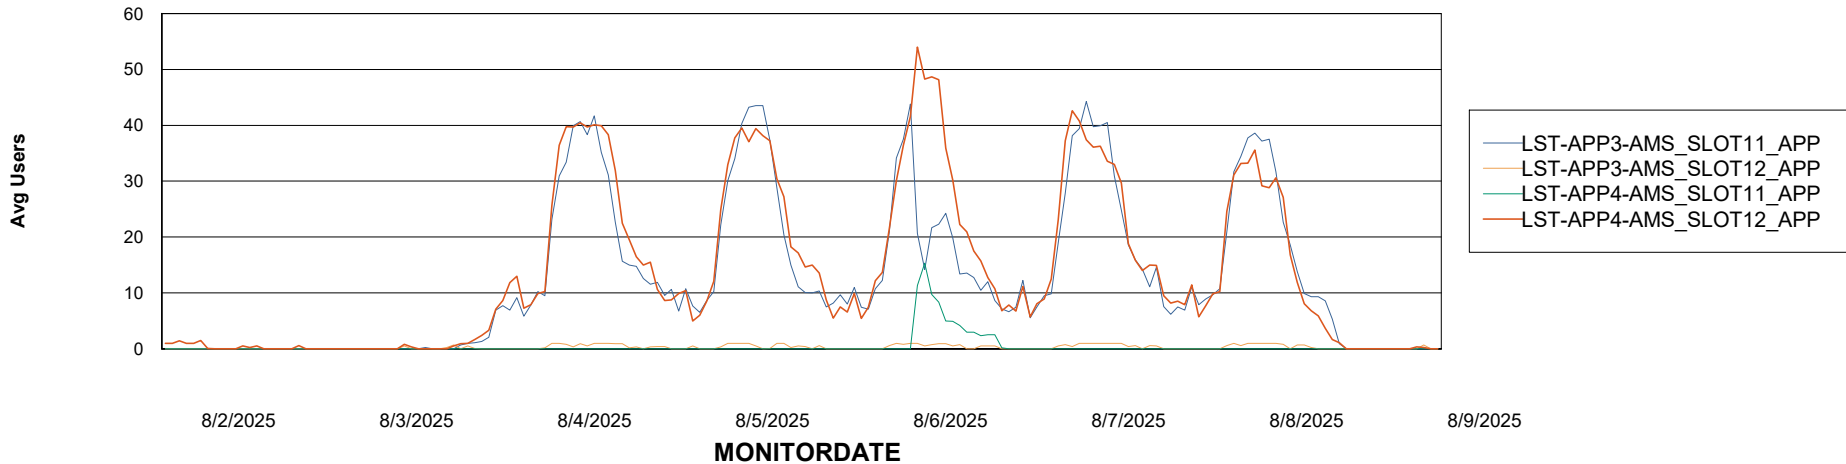

Weekly SLA Customer Report

Customer LST OCI AMS Production ABSME2
Database ID 211

ABSSolute Application Server Services

Avg memory used per ABS Server Service

Avg users per day per ABS server

Weekly SLA Customer Report