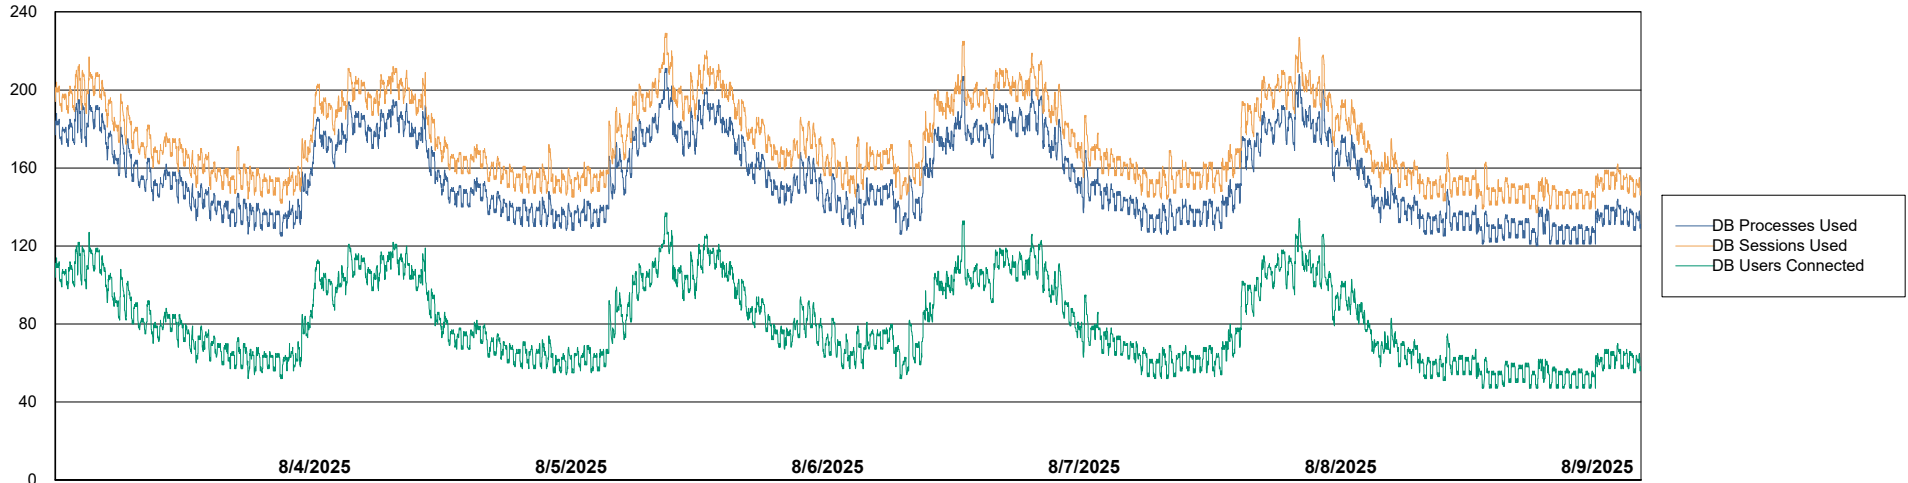

Database Performance LST-DBS4-AMS_DB_ABSME2