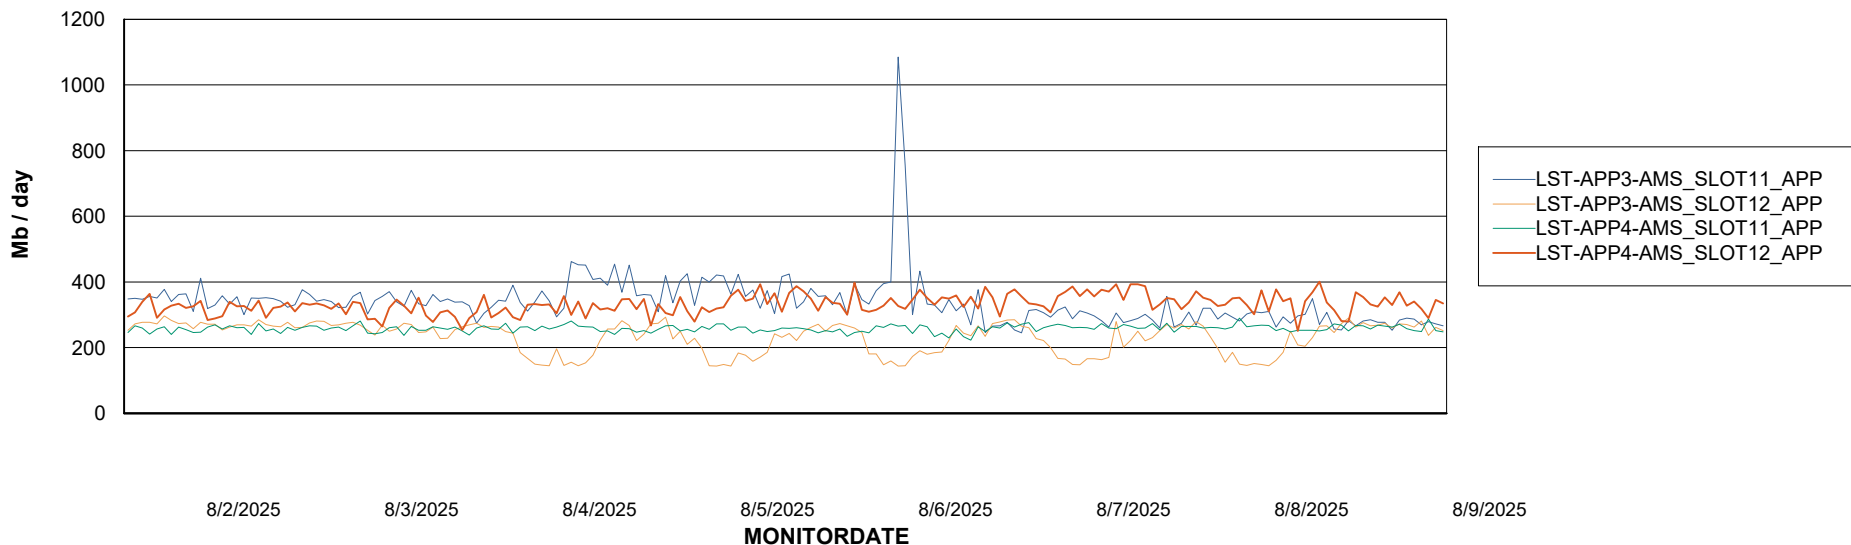

ABSSolute Application Server Services

Avg memory used per ABS Server Service