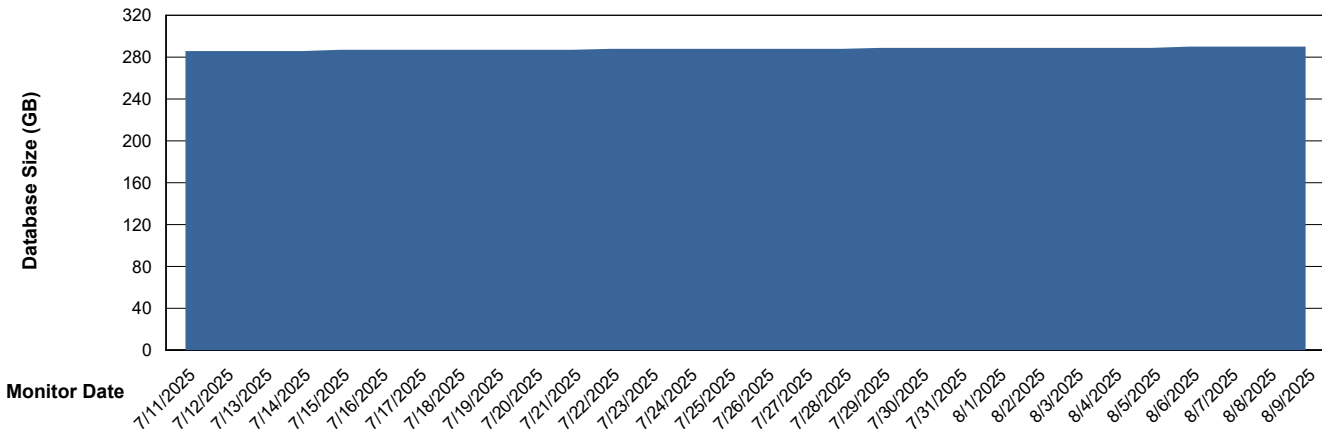

Database Performance LST-DBS4-AMS_DB_ABSME2

Weekly SLA Customer Report

Customer LST OCI AMS Production ABSME2
 Database ID 211

DATABASE SIZE LST-DBS4-AMS_DB_ABSME2

Database growth over last month

Database Tablespace LST-DBS4-AMS_DB_ABSME2