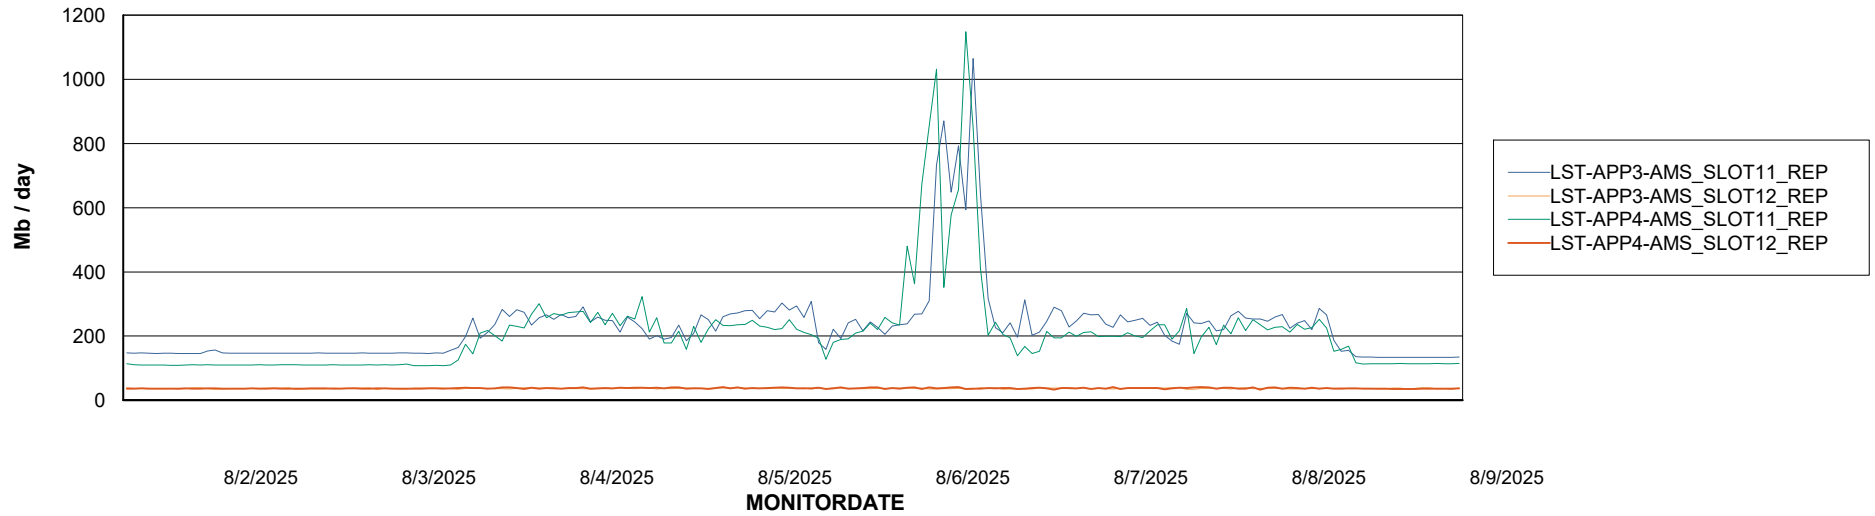

ABSSolute Application ReportServer Services

Avg memory used per ReportServer Service