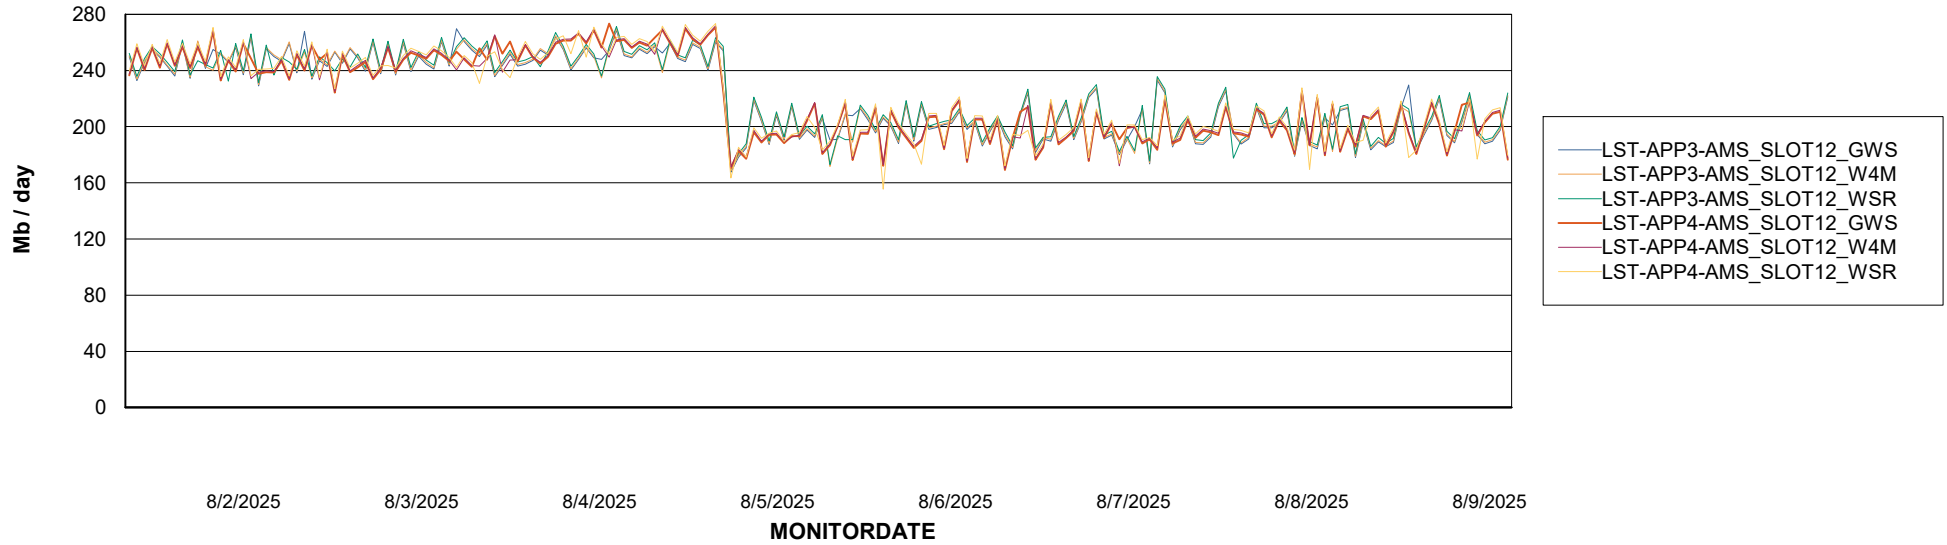

ABSSolute Web Component Services

Avg memory used per ABS Web component