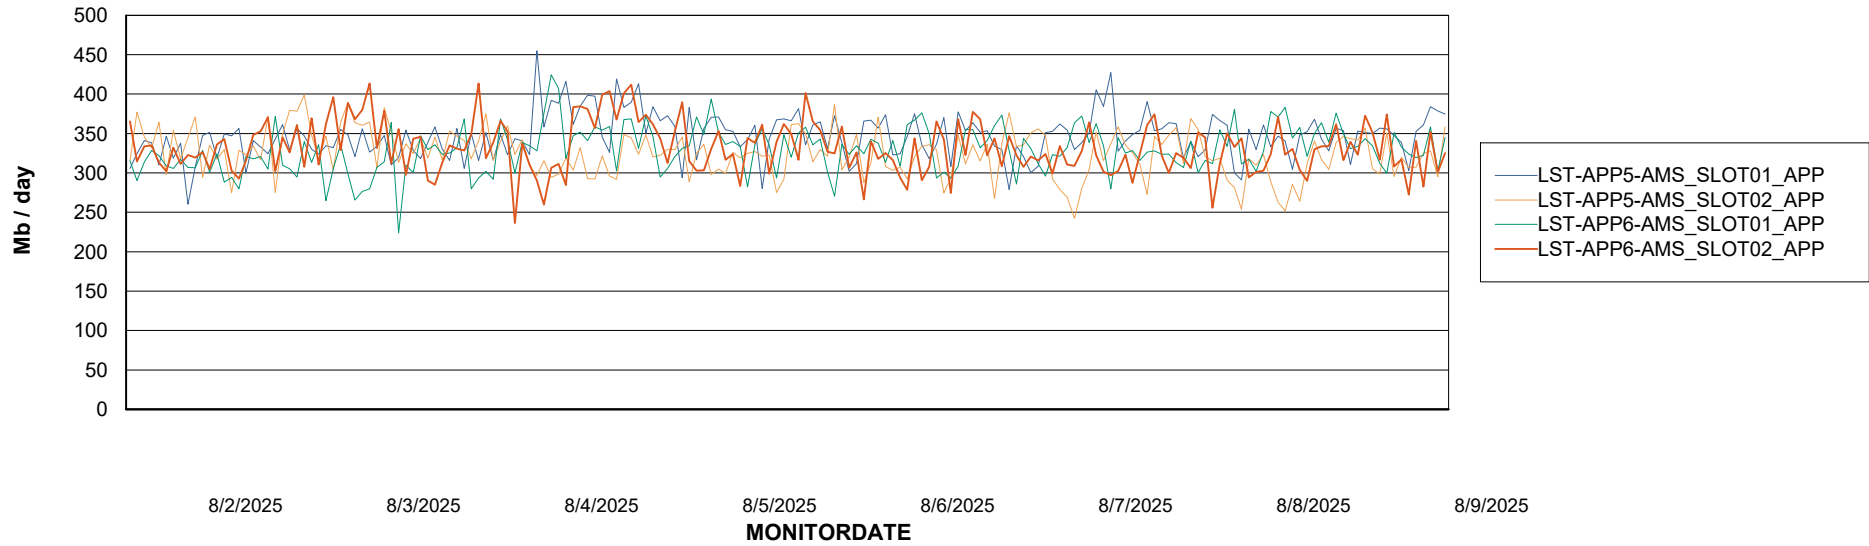

ABSSolute Application Server Services

Avg memory used per ABS Server Service