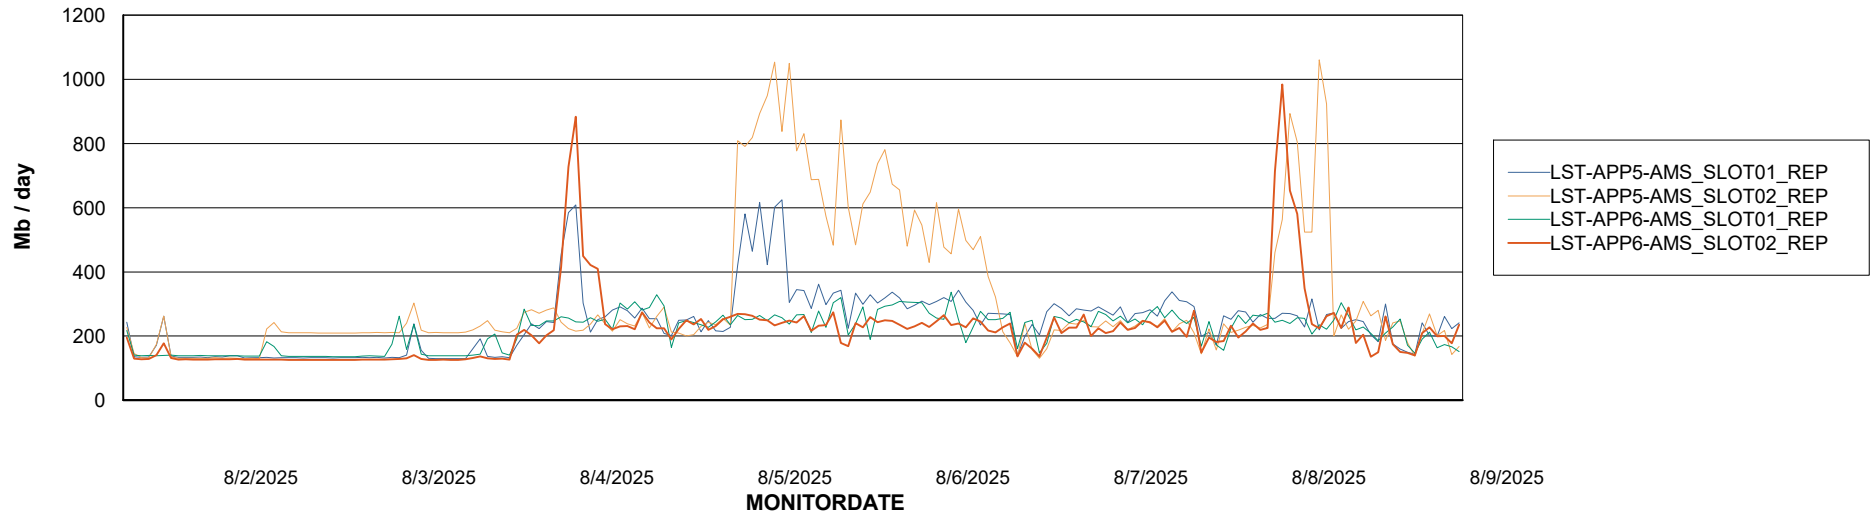

ABSSolute Application ReportServer Services

Avg memory used per ReportServer Service