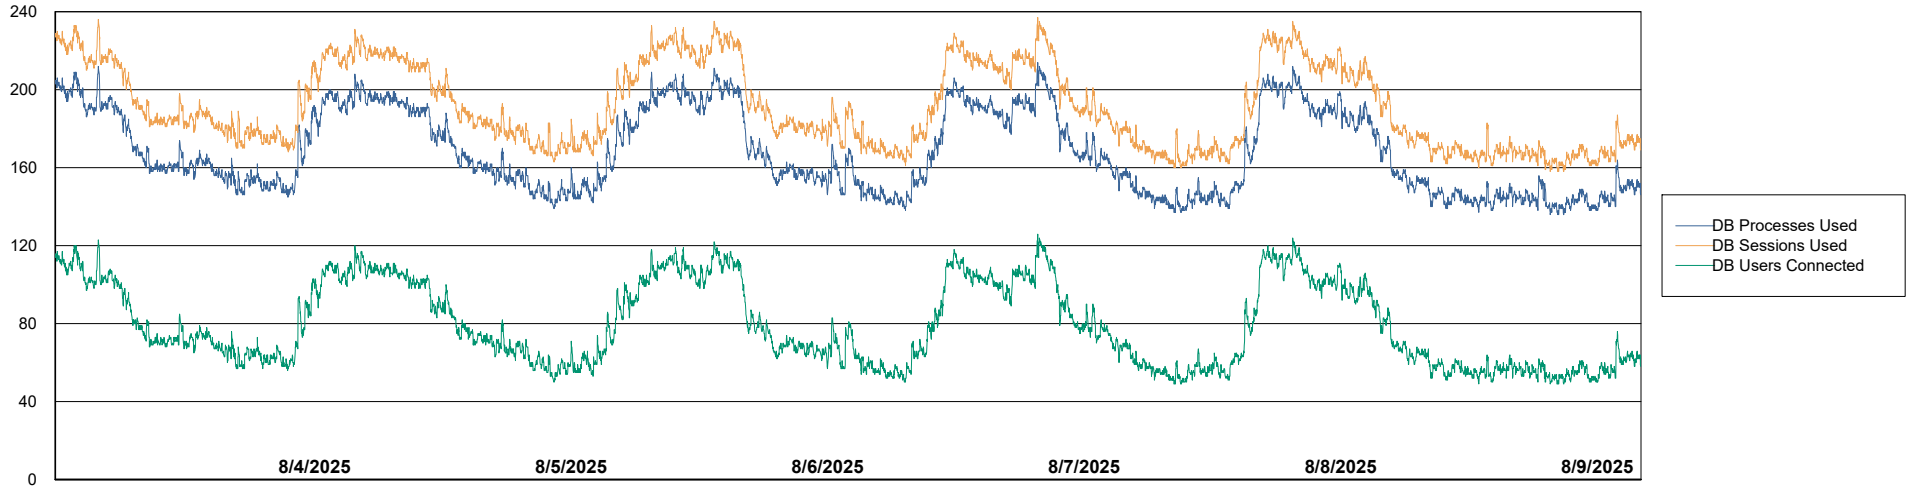

Database Performance LST-DBS5-AMS_DB_ABSEE