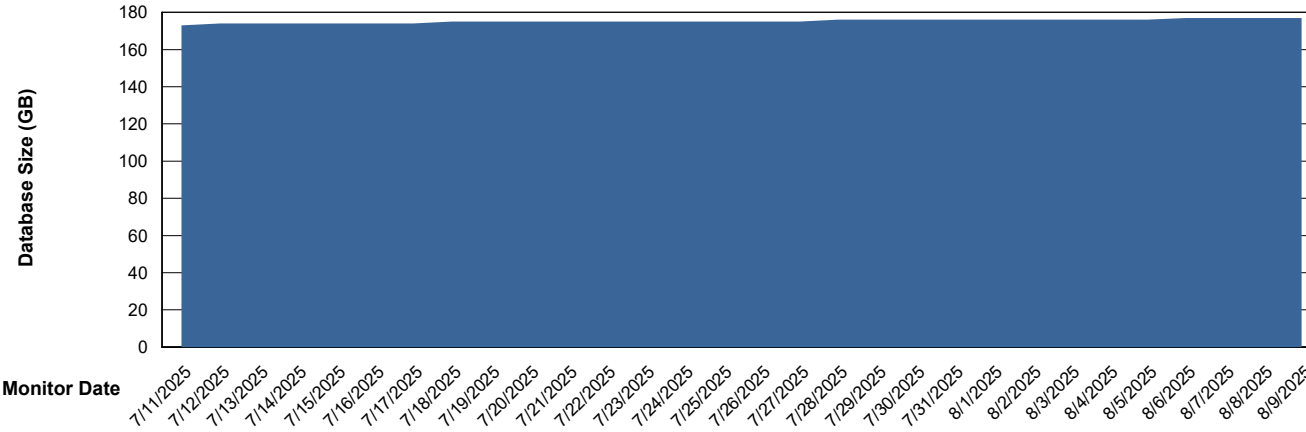

Database Performance LST-DBS6-AMS_DB_ABSEE2

Weekly SLA Customer Report

Customer LST OCI AMS Production ABSEE2
 Database ID 212

DATABASE SIZE LST-DBS6-AMS_DB_ABSEE2

Database growth over last month

Database Tablespace LST-DBS6-AMS_DB_ABSEE2