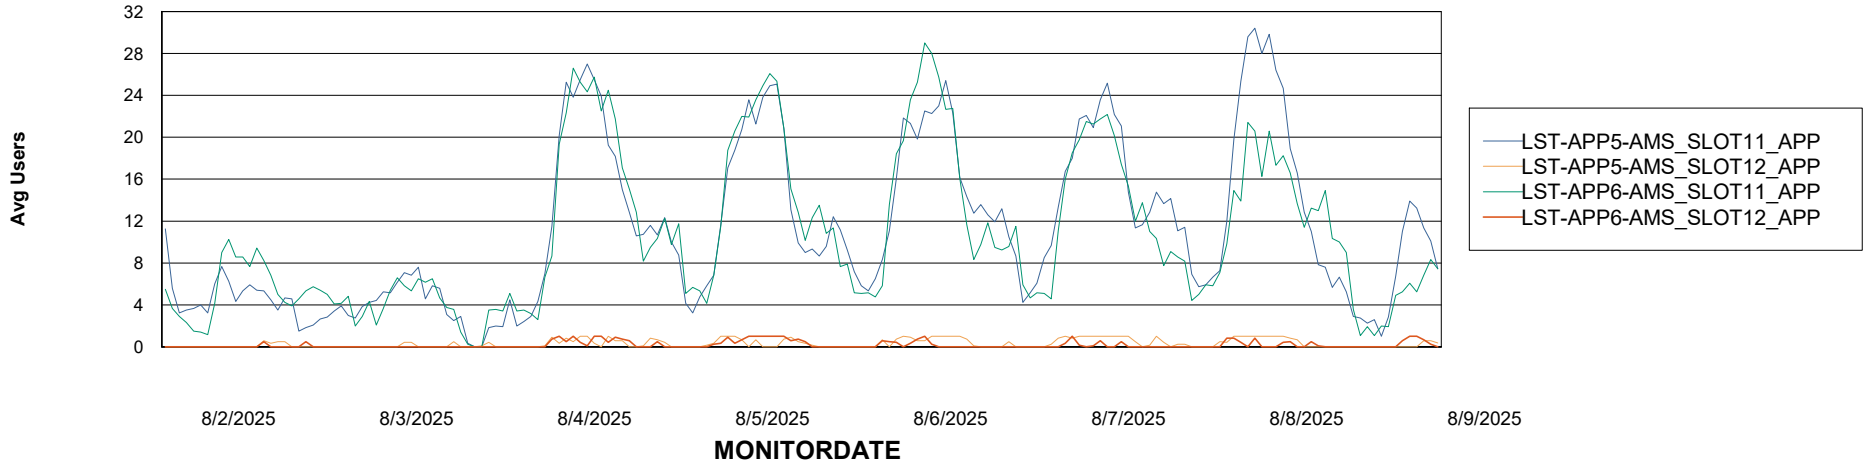

Weekly SLA Customer Report

Customer LST OCI AMS Production ABSEE2
Database ID 212

ABSSolute Application Server Services

Avg memory used per ABS Server Service

Avg users per day per ABS server

Weekly SLA Customer Report