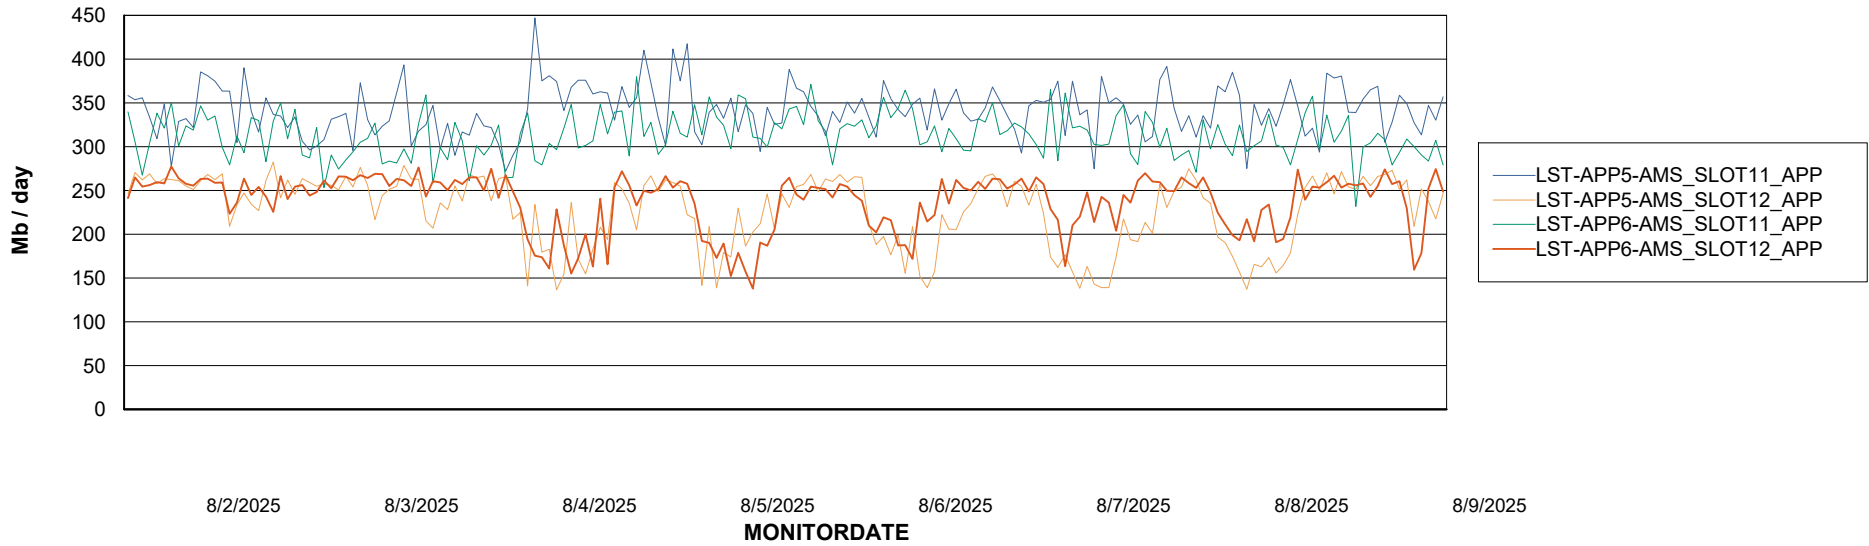

ABSSolute Application Server Services

Avg memory used per ABS Server Service