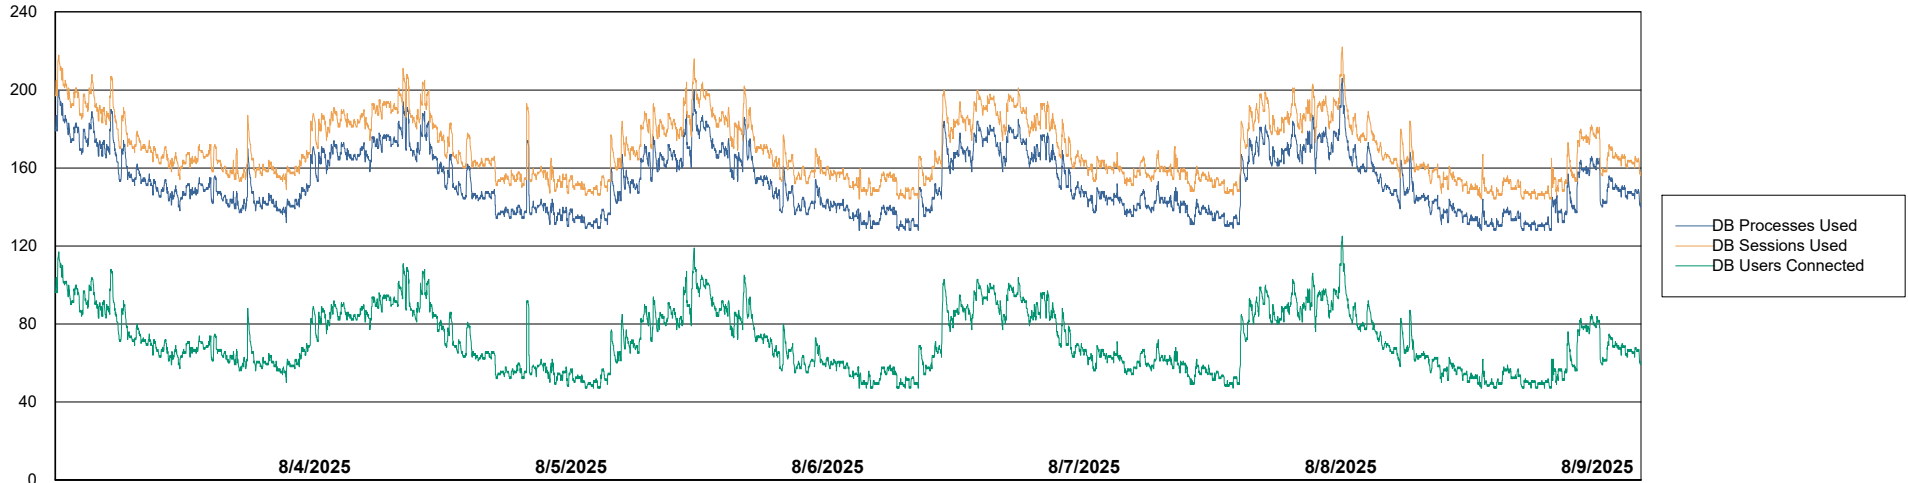

Database Performance LST-DBS6-AMS_DB_ABSEE2