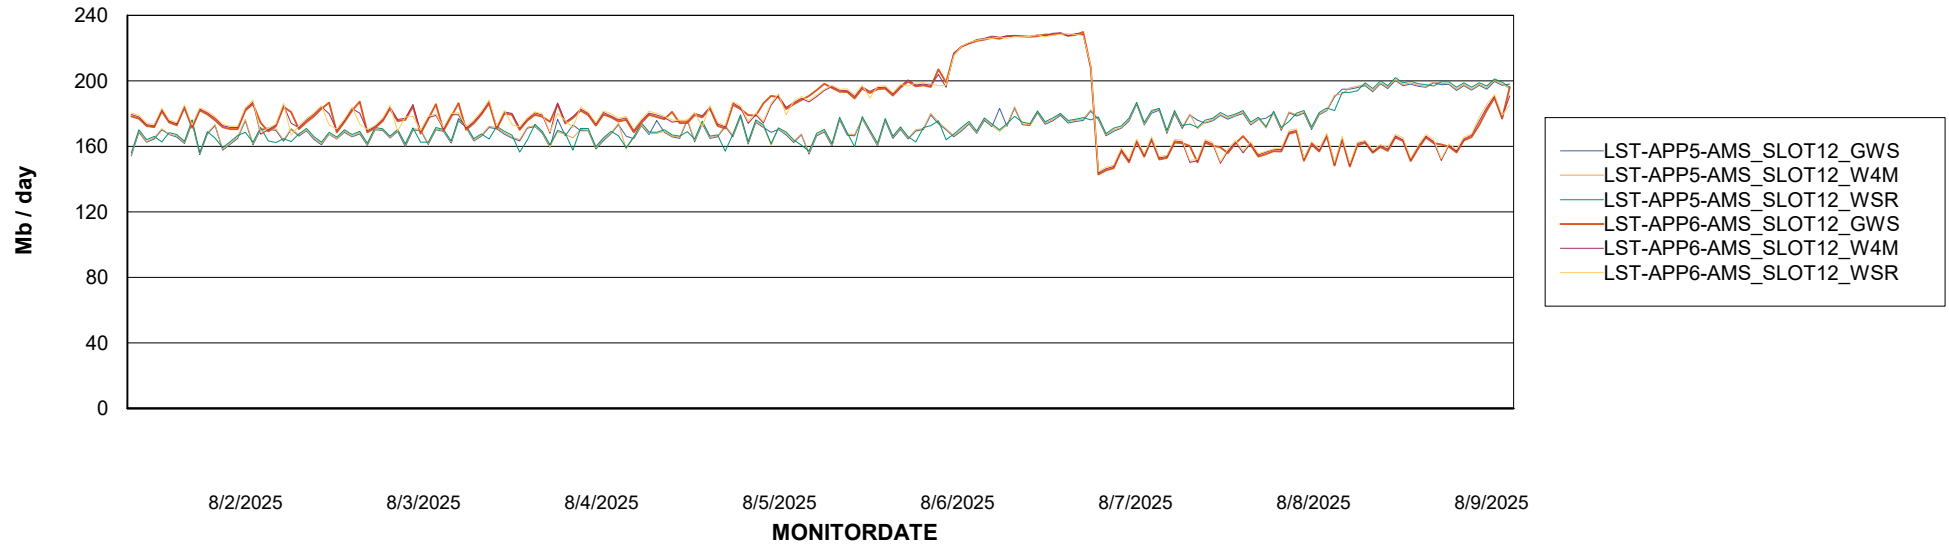

ABSSolute Web Component Services

Avg memory used per ABS Web component