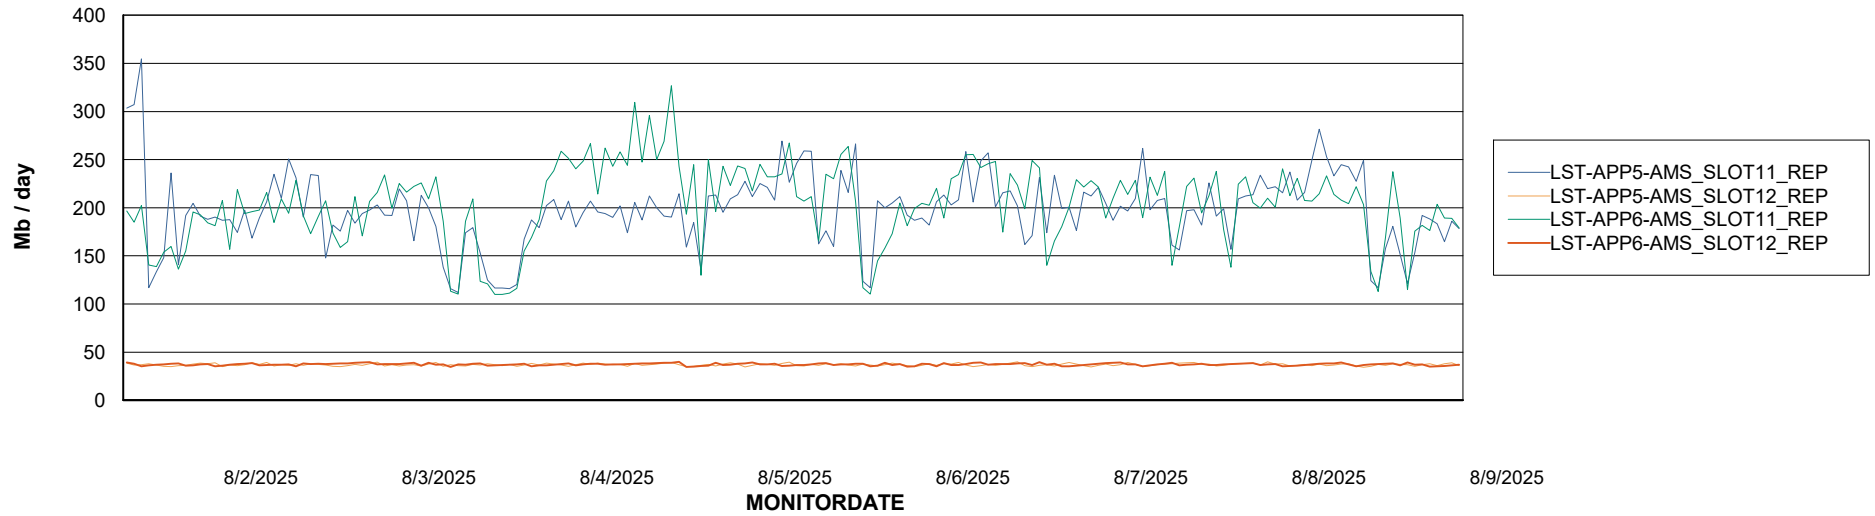

ABSSolute Application ReportServer Services

Avg memory used per ReportServer Service