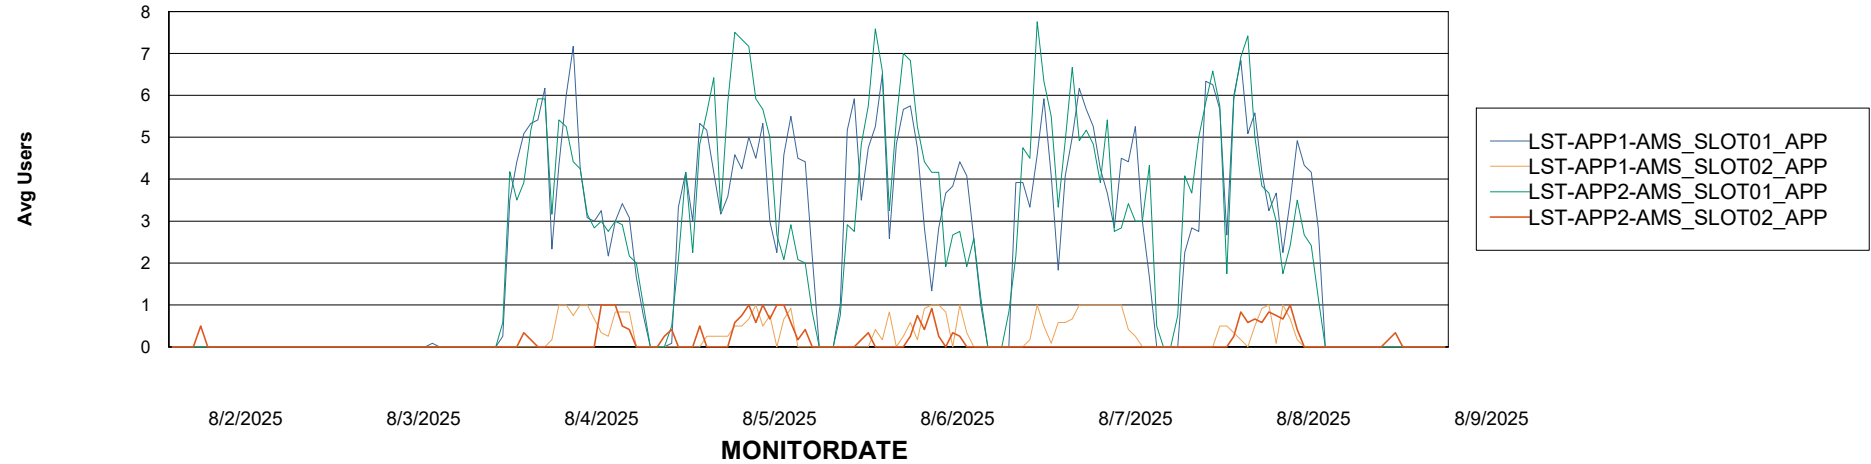

Weekly SLA Customer Report

Customer LST OCI AMS Production ABSCH
Database ID 217

ABSSolute Application Server Services

Avg memory used per ABS Server Service

Avg users per day per ABS server

Weekly SLA Customer Report