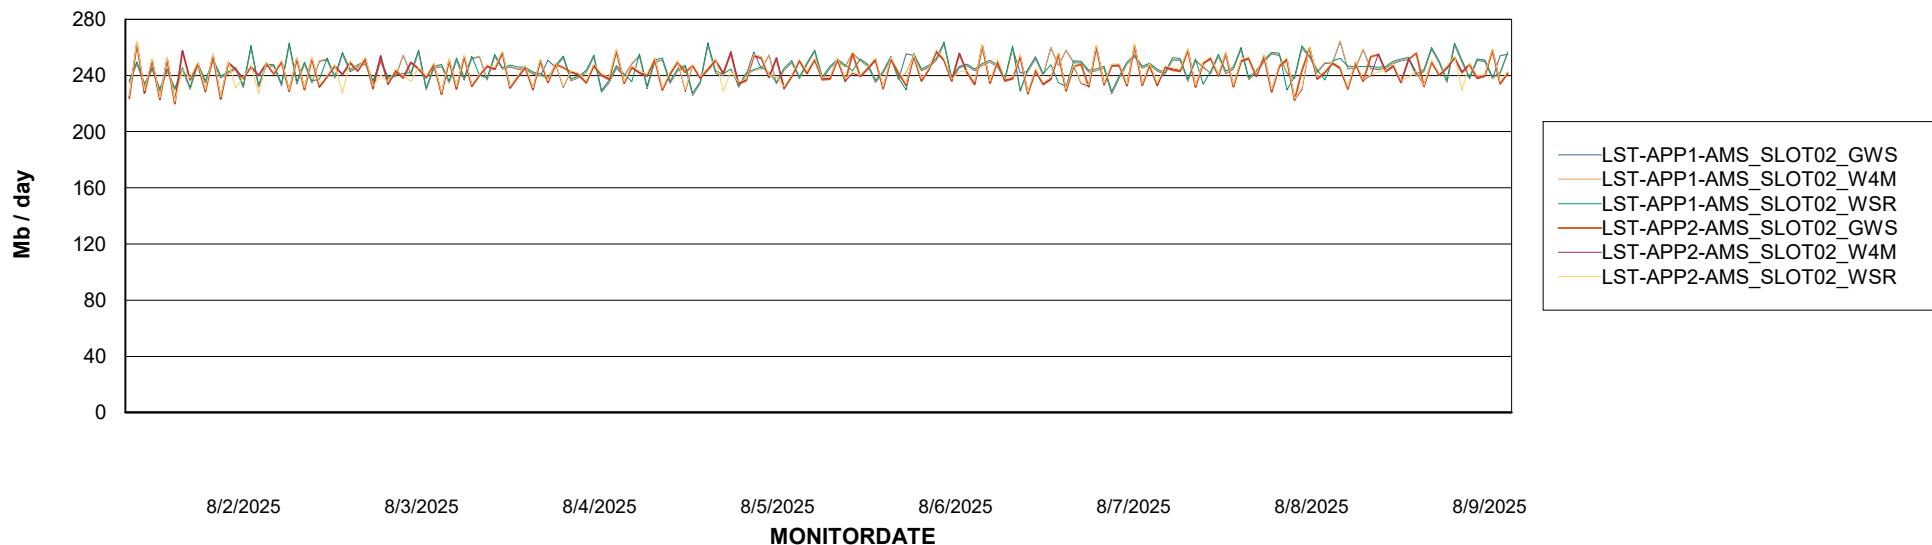

ABSSolute Web Component Services

Avg memory used per ABS Web component