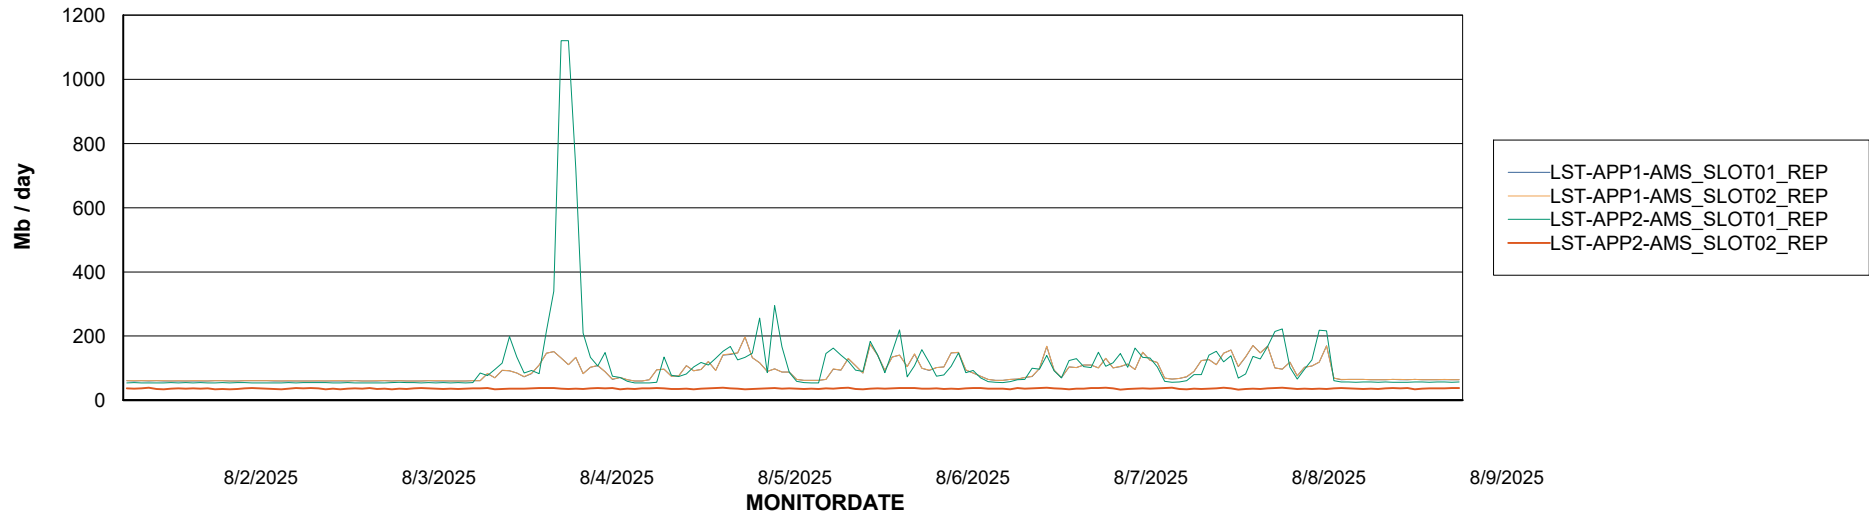

ABSSolute Application ReportServer Services

Avg memory used per ReportServer Service