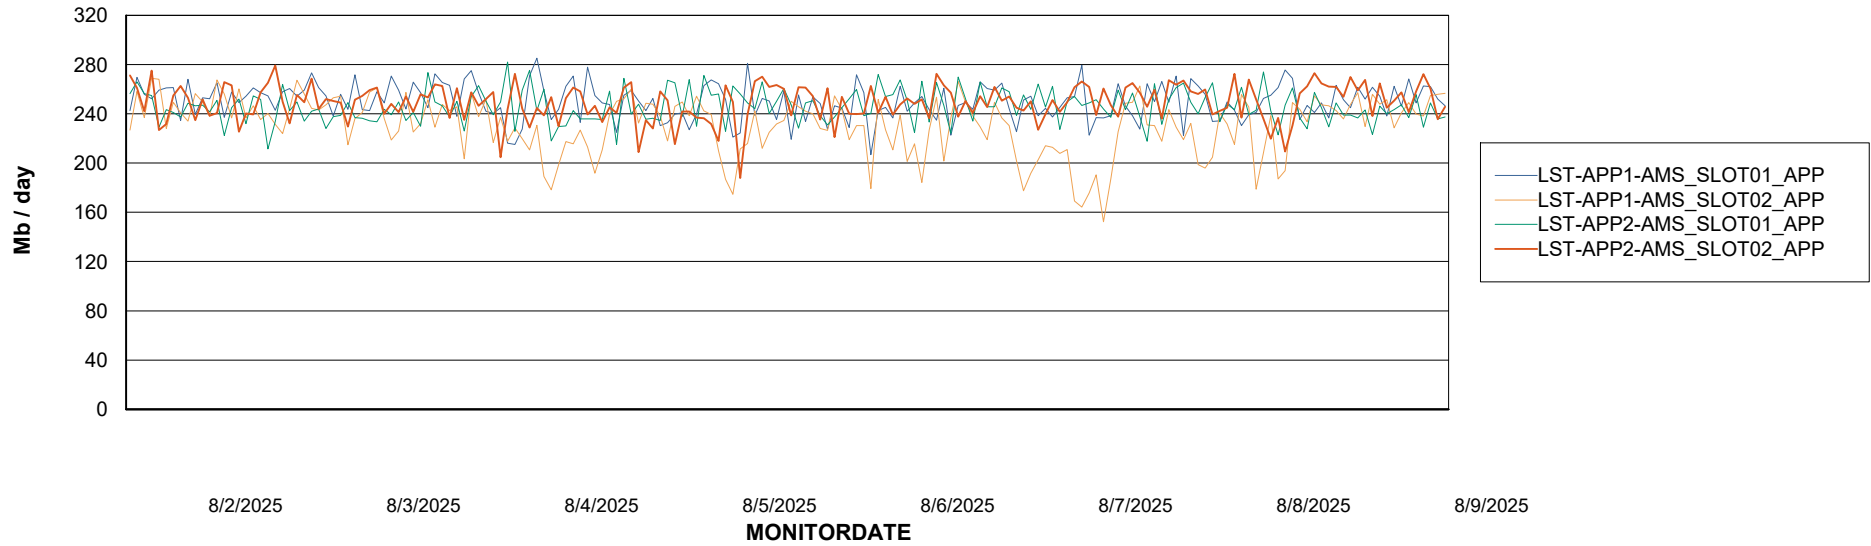

ABSSolute Application Server Services

Avg memory used per ABS Server Service