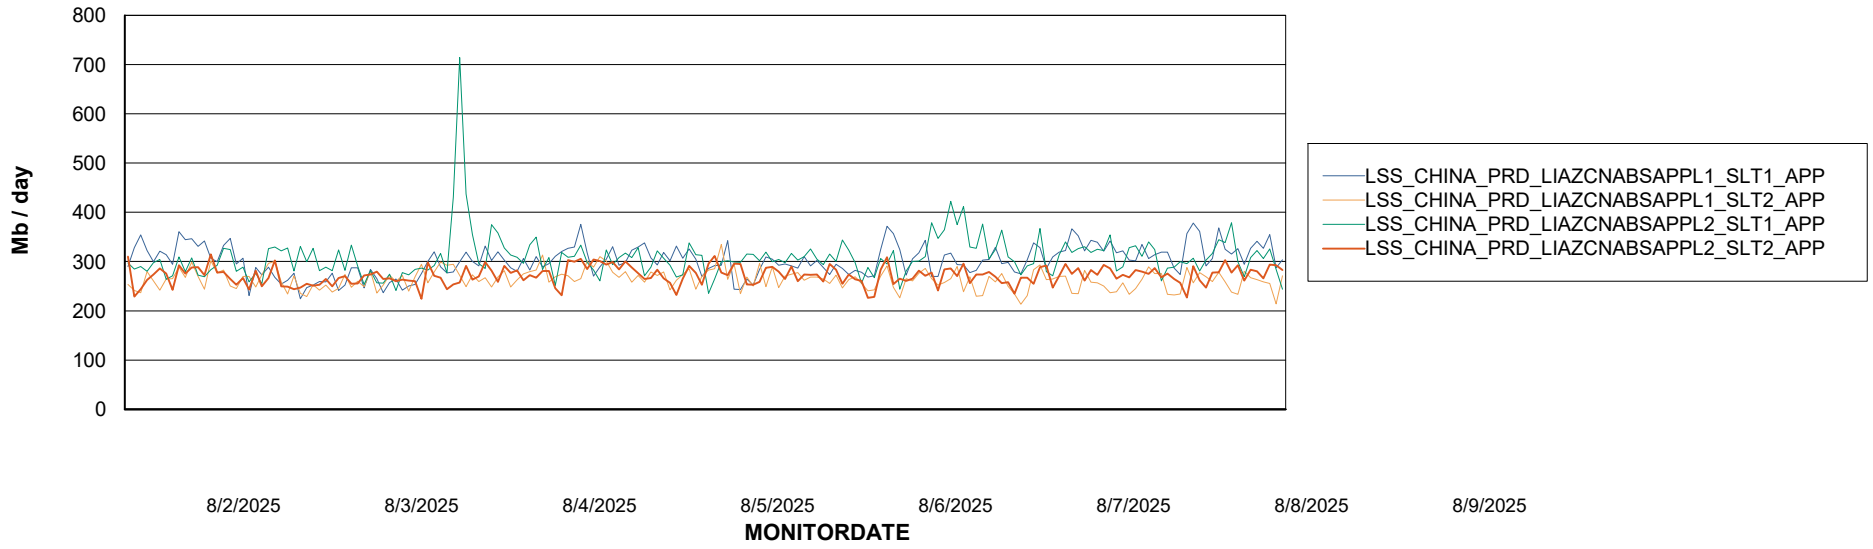

ABSSolute Application Server Services

Avg memory used per ABS Server Service