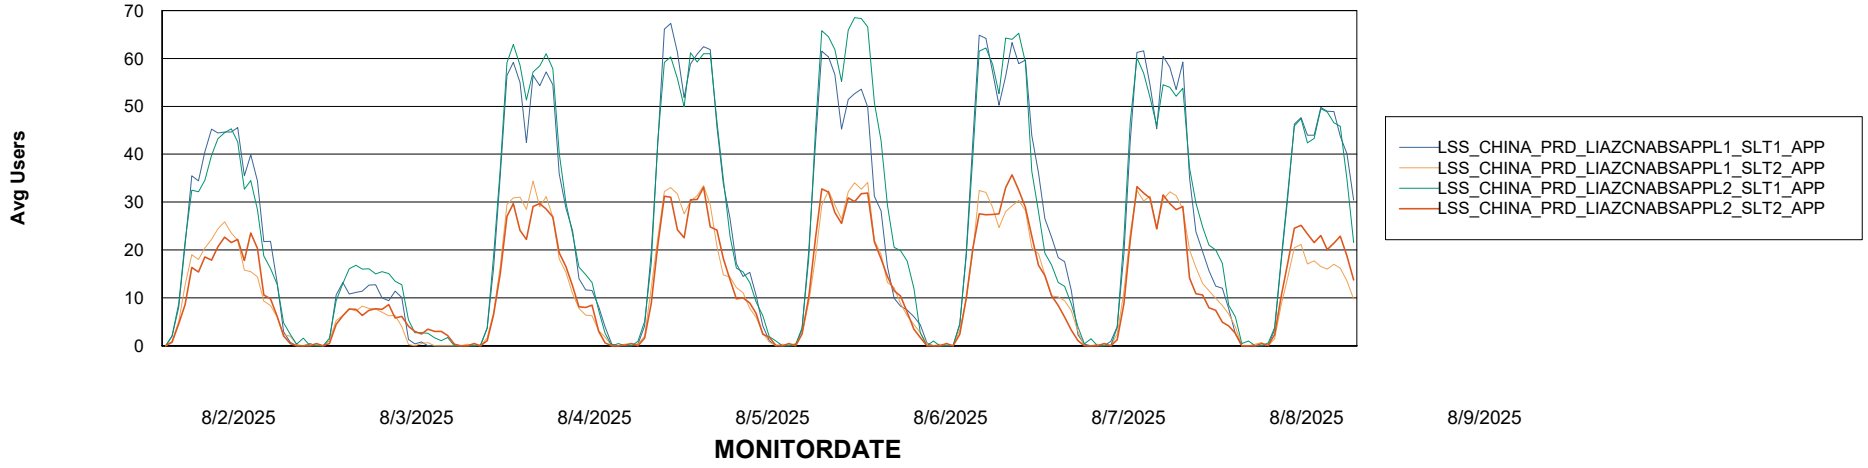

Avg users per day per ABS server