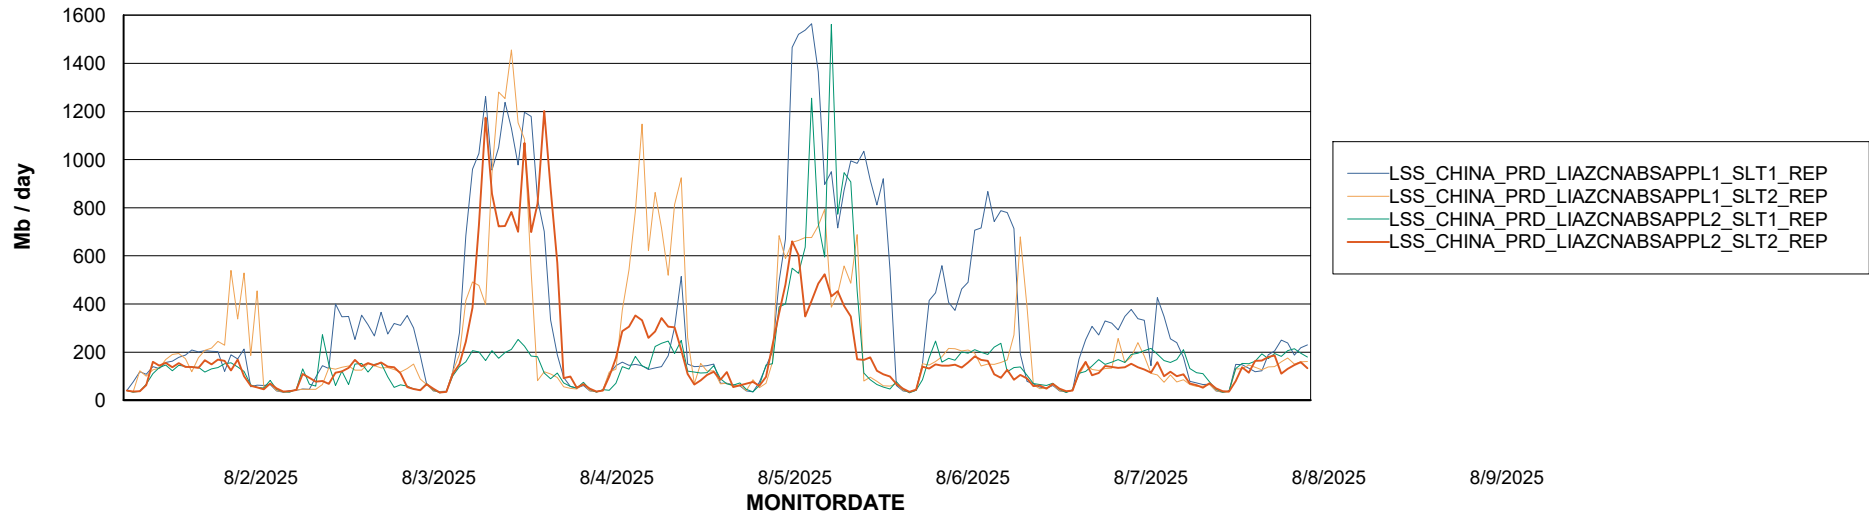

ABSSolute Application ReportServer Services

Avg memory used per ReportServer Service