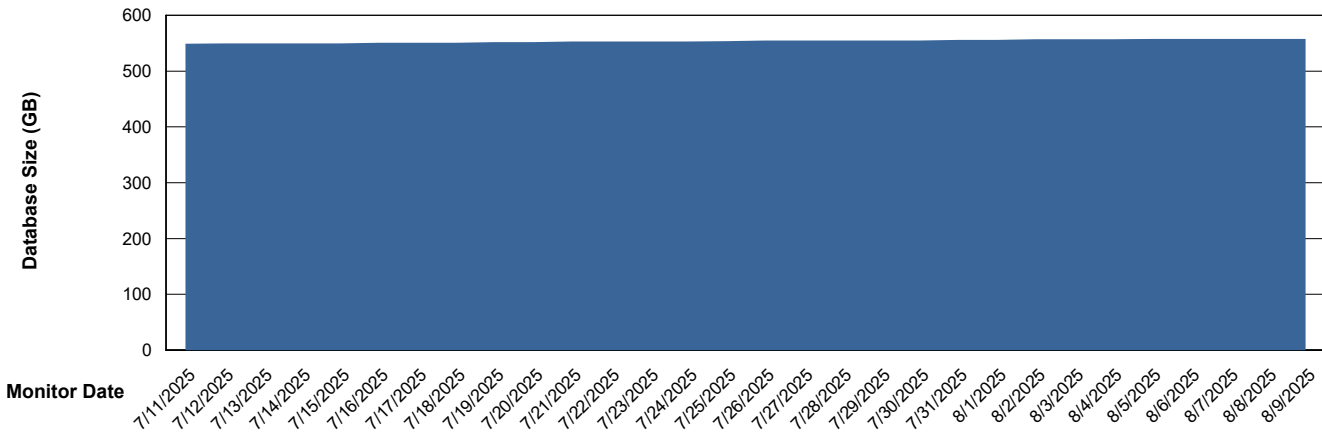

Database growth over last month

Database Tablespace LSS_CHINA_PRD_liazcne2VMProdABSSoluteDB1_ABS1

Date	Tablespace Name	Filesize (Gb)	Usedsize (Gb)	Percentage free
8/9/2025	ABSDATA	608	501	18
	INDX	42	35	18
8/8/2025	ABSDATA	608	501	18
	INDX	42	35	18
8/7/2025	ABSDATA	608	500	18
	INDX	42	35	18
8/6/2025	ABSDATA	608	500	18
	INDX	42	35	18
8/5/2025	ABSDATA	608	500	18
	INDX	42	35	18
8/4/2025	ABSDATA	608	500	18
	INDX	42	35	18
8/3/2025	ABSDATA	608	500	18
	INDX	42	35	18