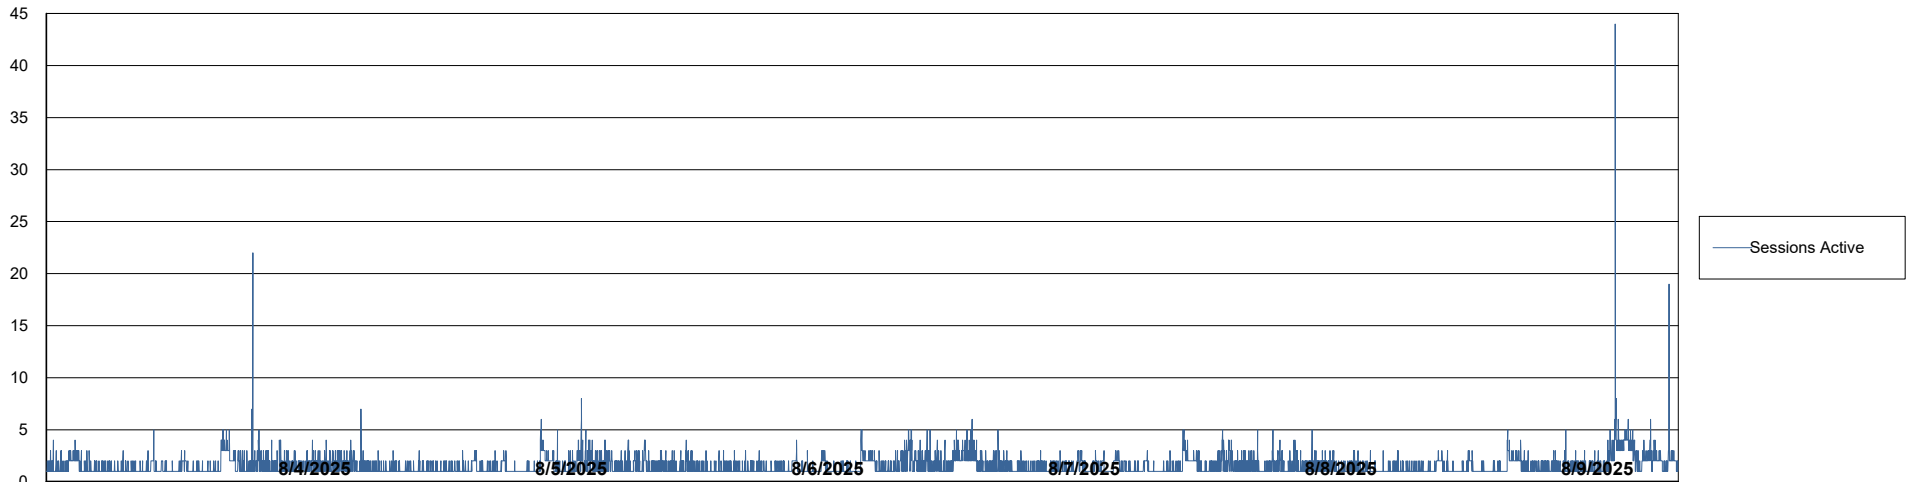

Harddisk Usage LSS_CHINA_PRD_liazcne2VMProdABSSoluteDB2

	Free disk space on / (%)	Total disk space on / (Gb)	Used disk space on / (Gb)	Free disk space on /boot (%)	Total disk space on /boot (Gb)	Used disk space on /boot (Gb)	Free disk space on /u01 (%)	Total disk space on /u01 (Gb)	Used disk space on /u01 (Gb)	Free disk space on /u02 (%)
8/9/2025	87	63	9	69	0	0	48	49	24	28
8/8/2025	87	63	8	69	0	0	48	49	24	28
8/7/2025	87	63	8	69	0	0	48	49	24	28
8/6/2025	87	63	8	69	0	0	48	49	24	28
8/5/2025	87	63	8	69	0	0	48	49	24	28
8/4/2025	87	63	8	69	0	0	48	49	24	28
8/3/2025	87	63	8	69	0	0	48	49	24	28

Weekly SLA Customer Report

Customer LSS_CHINA_Production
Database ID 202

Database Performance LSS_CHINA_PRD_liazcne2VMProdABSSoluteDB1_ABS1

Weekly SLA Customer Report

Customer LSS_CHINA_Production
Database ID 202