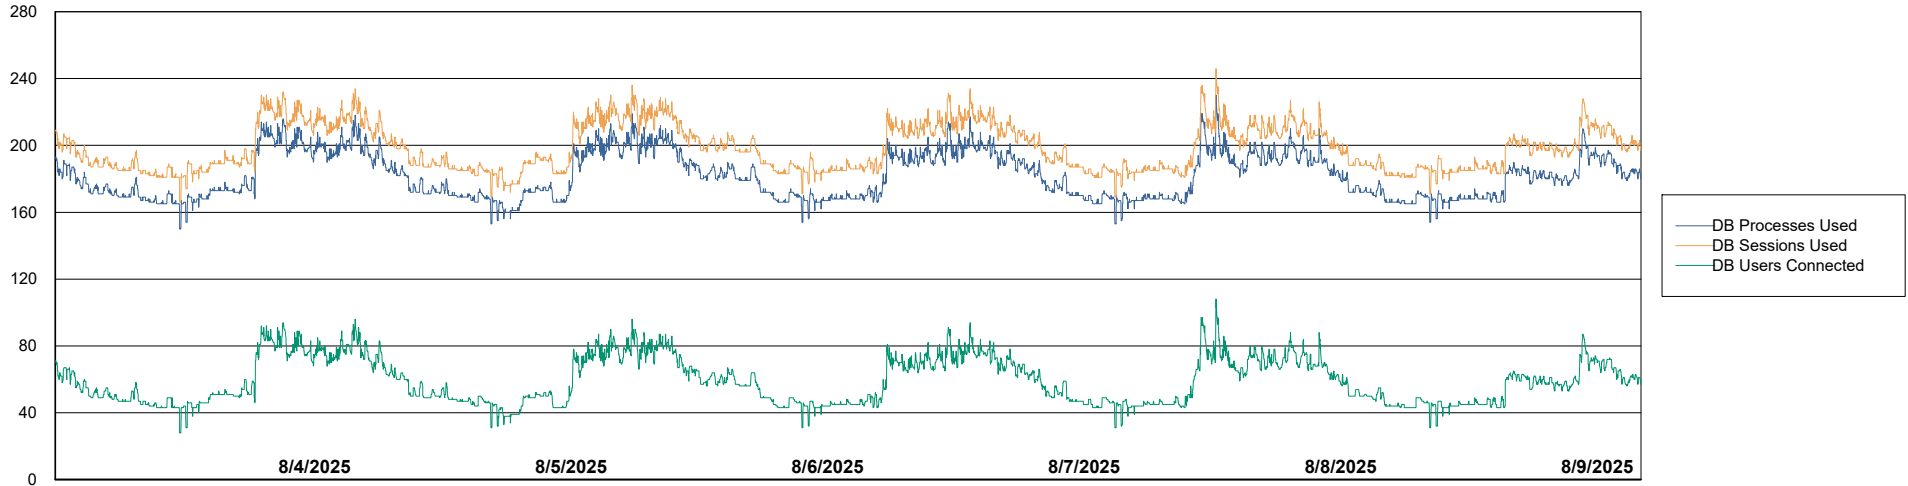

Harddisk Usage LSS_CHINA_PRD_liazcne2VMProdABSSoluteDB2

	Free disk space on / (%)	Total disk space on / (Gb)	Used disk space on / (Gb)	Free disk space on /boot (%)	Total disk space on /boot (Gb)	Used disk space on /boot (Gb)	Free disk space on /u01 (%)	Total disk space on /u01 (Gb)	Used disk space on /u01 (Gb)	Free disk space on /u02 (%)
8/9/2025	87	63	9	69	0	0	48	49	24	28
8/8/2025	87	63	8	69	0	0	48	49	24	28
8/7/2025	87	63	8	69	0	0	48	49	24	28
8/6/2025	87	63	8	69	0	0	48	49	24	28
8/5/2025	87	63	8	69	0	0	48	49	24	28
8/4/2025	87	63	8	69	0	0	48	49	24	28
8/3/2025	87	63	8	69	0	0	48	49	24	28

Weekly SLA Customer Report

Customer LSS_CHINA_Production
Database ID 202

Database Performance LSS_CHINA_PRD_liazcne2VMProdABSSoluteDB1_ABS1

Weekly SLA Customer Report

Customer LSS_CHINA_Production
Database ID 202