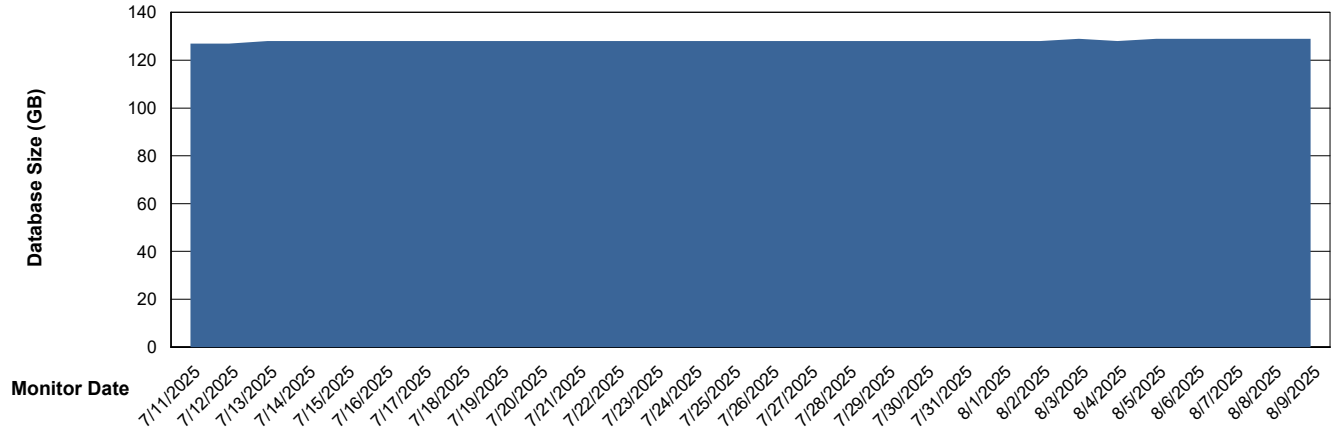

Weekly SLA Customer Report

Customer LLG_Production
Database ID 148

Database Performance LLG_ABSDB02_PROD_HSBABS1

DB Processes Max 4
DB Processes Max 300
DB Processes Max 0

Weekly SLA Customer Report

Customer LLG_Production
Database ID 148

DATABASE SIZE LLG_ABSBI01_BI_PROD_ABS1

Database growth over last month

DATABASE SIZE LLG_ABSDB01_PROD_ABS1

Database growth over last month

Weekly SLA Customer Report

Customer LLG_Production
 Database ID 148