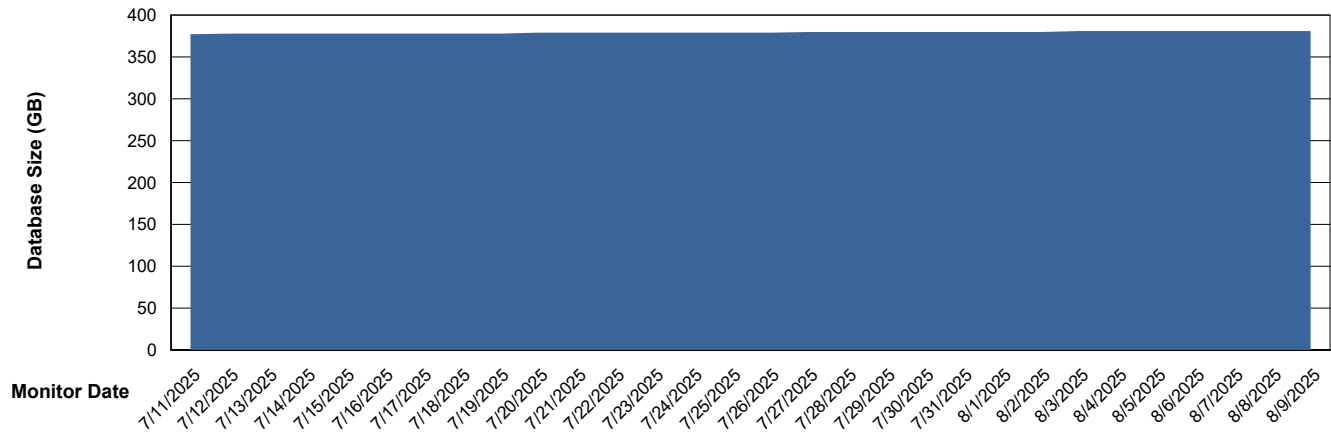

Weekly SLA Customer Report

Customer LLG_Production
Database ID 148

Database Performance LLG_ABSDB02_PROD_HSBABS1

DB Processes Max 4
DB Processes Max 300
DB Processes Max 0

Weekly SLA Customer Report

Customer LLG_Production
Database ID 148

DATABASE SIZE LLG_ABSBI01_BI_PROD_ABS1

Database growth over last month

DATABASE SIZE LLG_ABSDB01_PROD_ABS1

Database growth over last month

Weekly SLA Customer Report

Customer LLG_Production
 Database ID 148