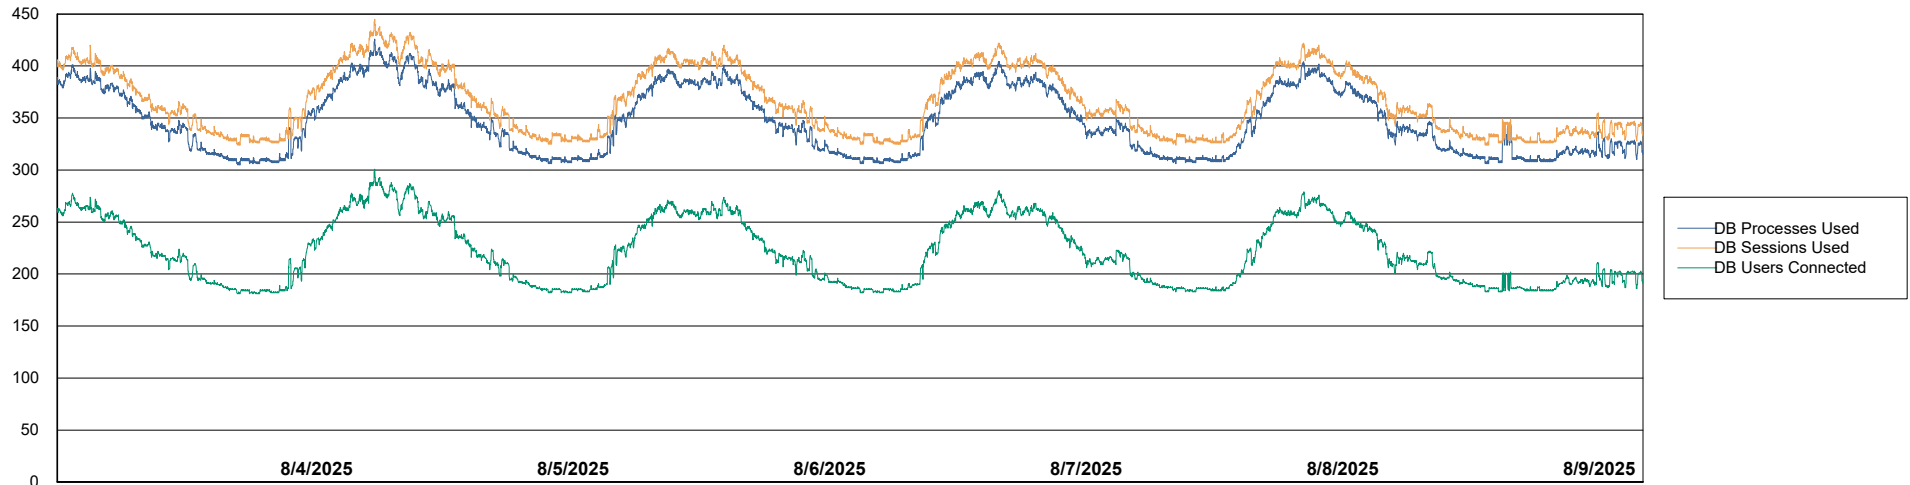

Weekly SLA Customer Report

Customer KLH_Production (24/7)
Database ID 139

Database Performance KLH_PRD_SRSBIDB02_ABS1

Weekly SLA Customer Report

Customer KLH_Production (24/7)
Database ID 139

Database Performance KLH_PRD_SRSDDB01_ABS1