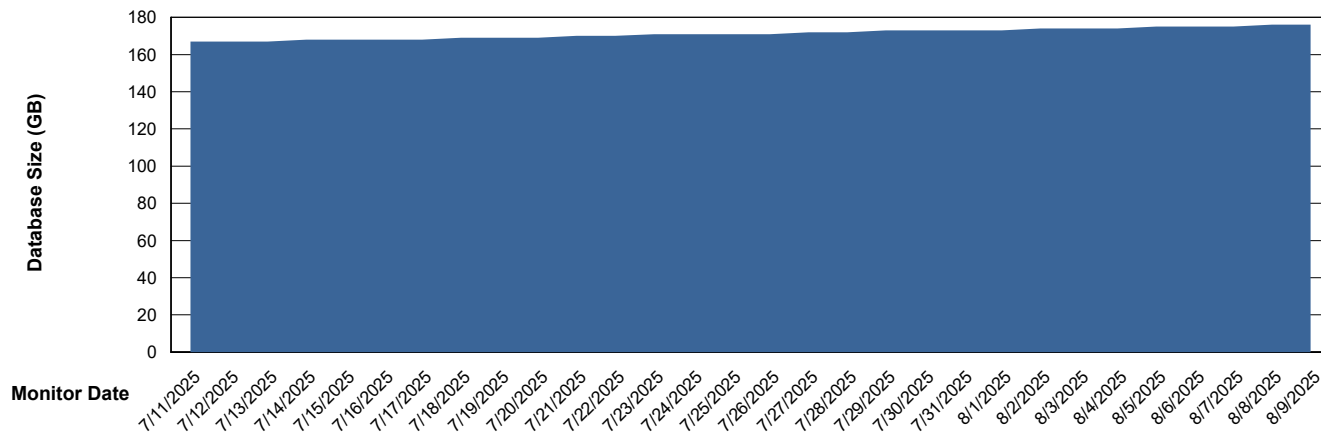

Weekly SLA Customer Report

Customer KLH_Production (24/7)
Database ID 139

Database Performance KLH_PRD_SRSD02_HSBABS1

DB Processes Max 4
DB Processes Max 0
DB Processes Max 1,000

Weekly SLA Customer Report

Customer KLH_Production (24/7)
Database ID 139

DATABASE SIZE KLH_PRD_SRSBIDB02_ABS1

Database growth over last month

DATABASE SIZE KLH_PRD_SRSDB01_ABS1

Database growth over last month

Weekly SLA Customer Report