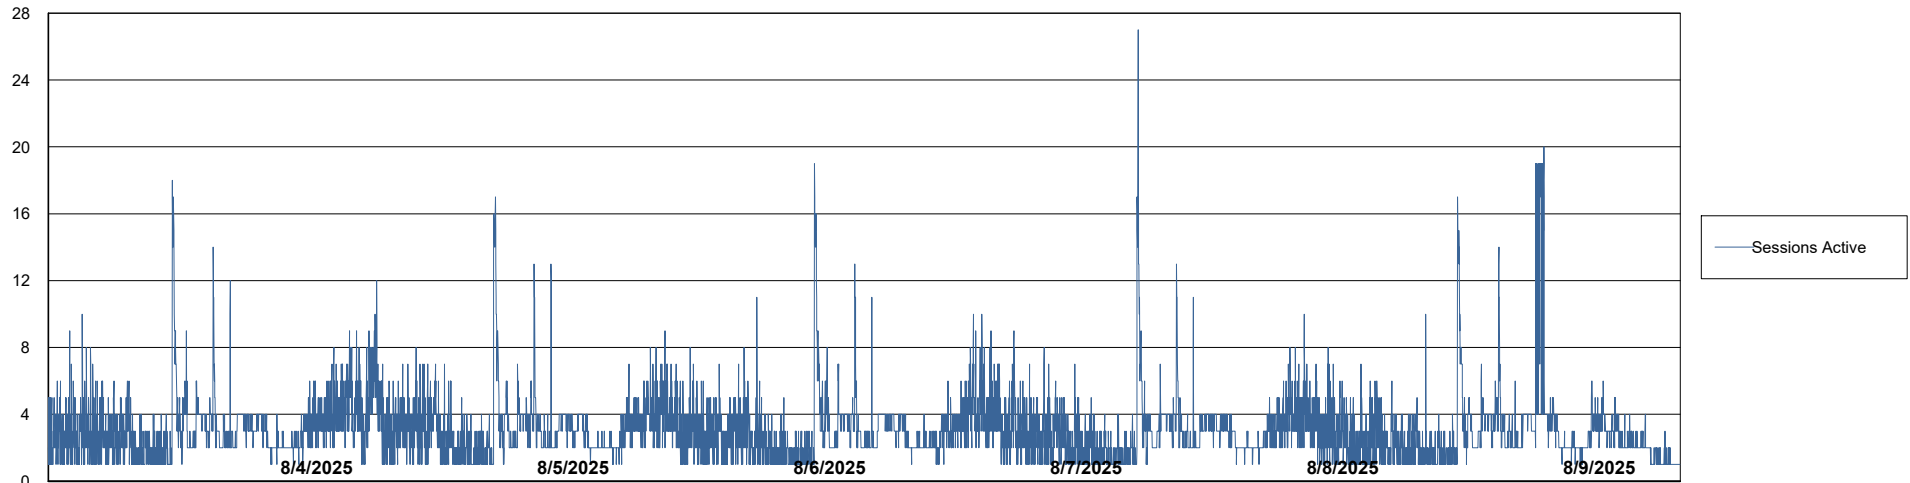

Weekly SLA Customer Report

Customer KLH_Production (24/7)
Database ID 139

Database Performance KLH_PRD_SRSBIDB02_ABS1

Weekly SLA Customer Report

Customer KLH_Production (24/7)
Database ID 139

Database Performance KLH_PRD_SRSDDB01_ABS1