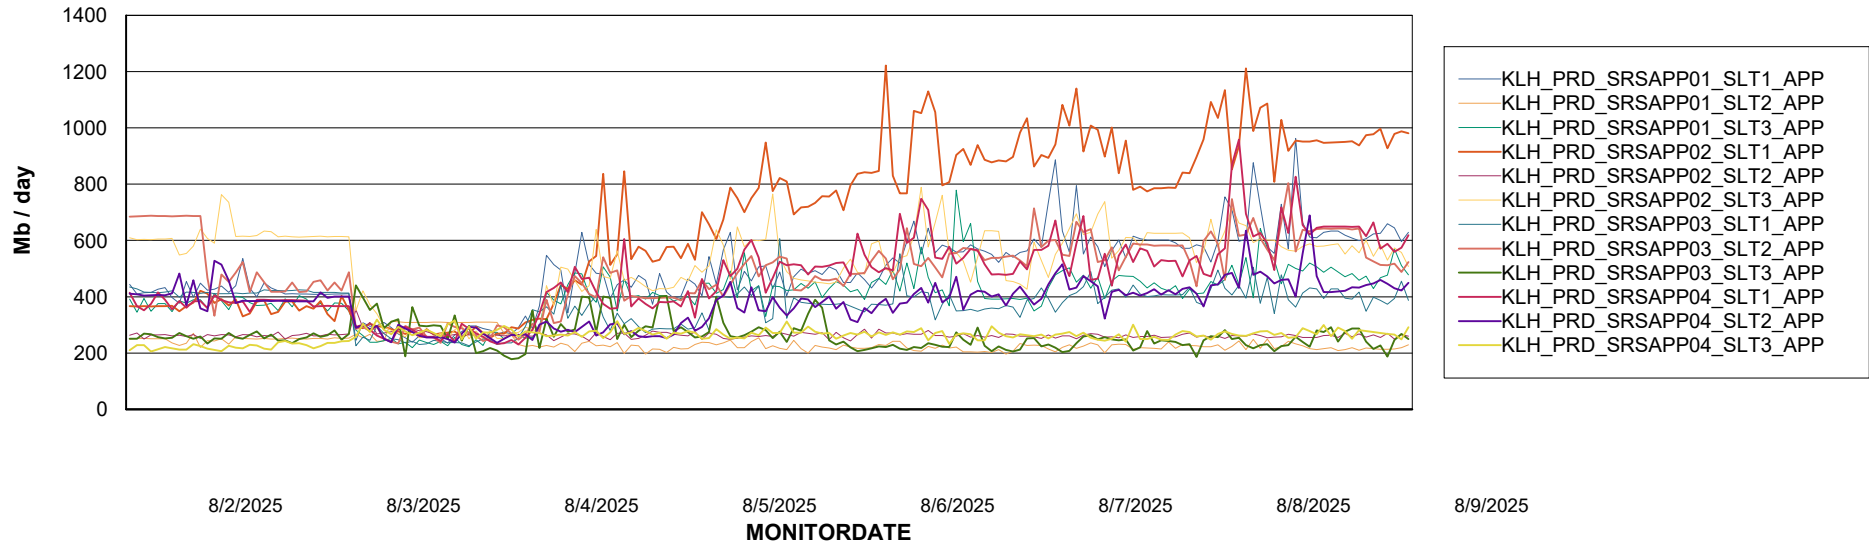

ABSSolute Application Server Services

Avg memory used per ABS Server Service