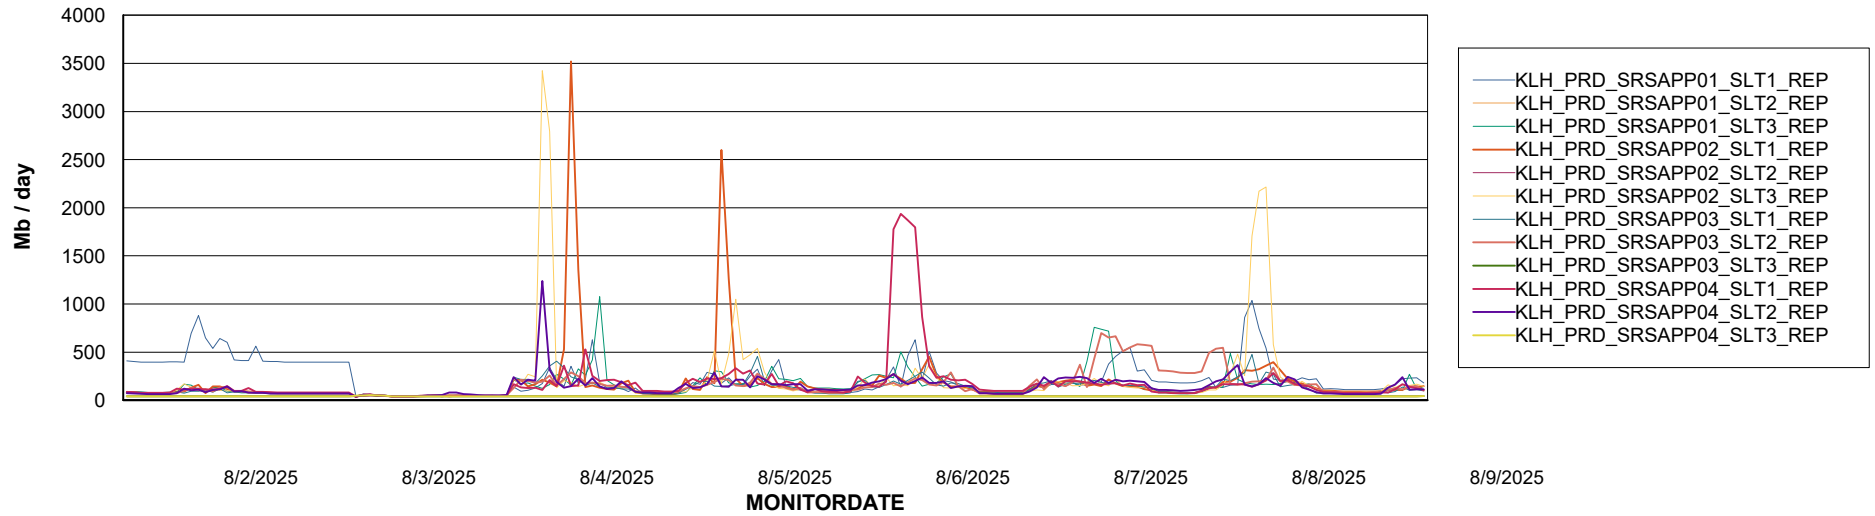

ABSSolute Application ReportServer Services

Avg memory used per ReportServer Service