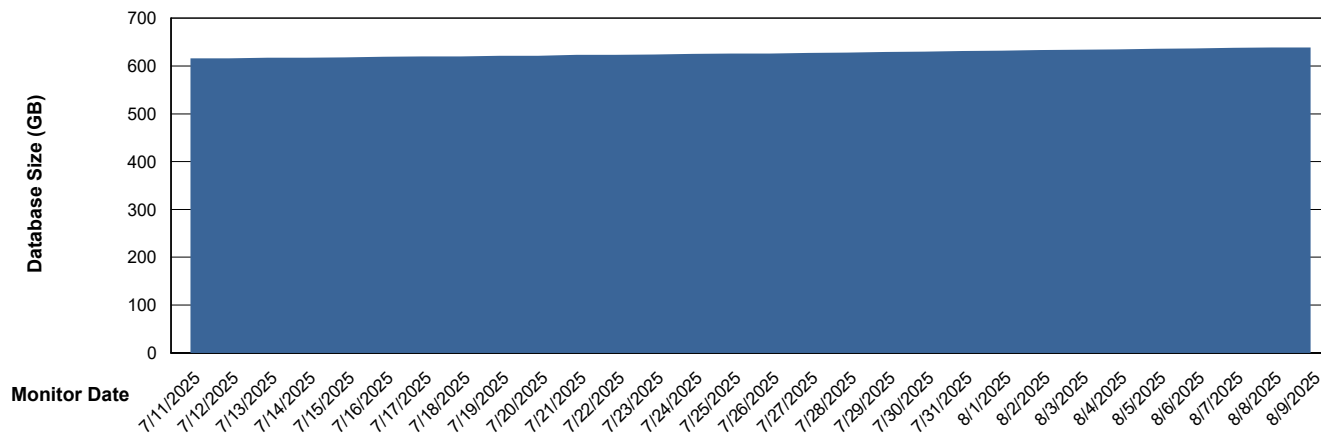

Customer KLH_Production (24/7)
Database ID 139

DATABASE SIZE KLH_PRD_SRSBIDB02_ABS1

Database growth over last month

DATABASE SIZE KLH_PRD_SRSDB01_ABS1

Database growth over last month

Weekly SLA Customer Report