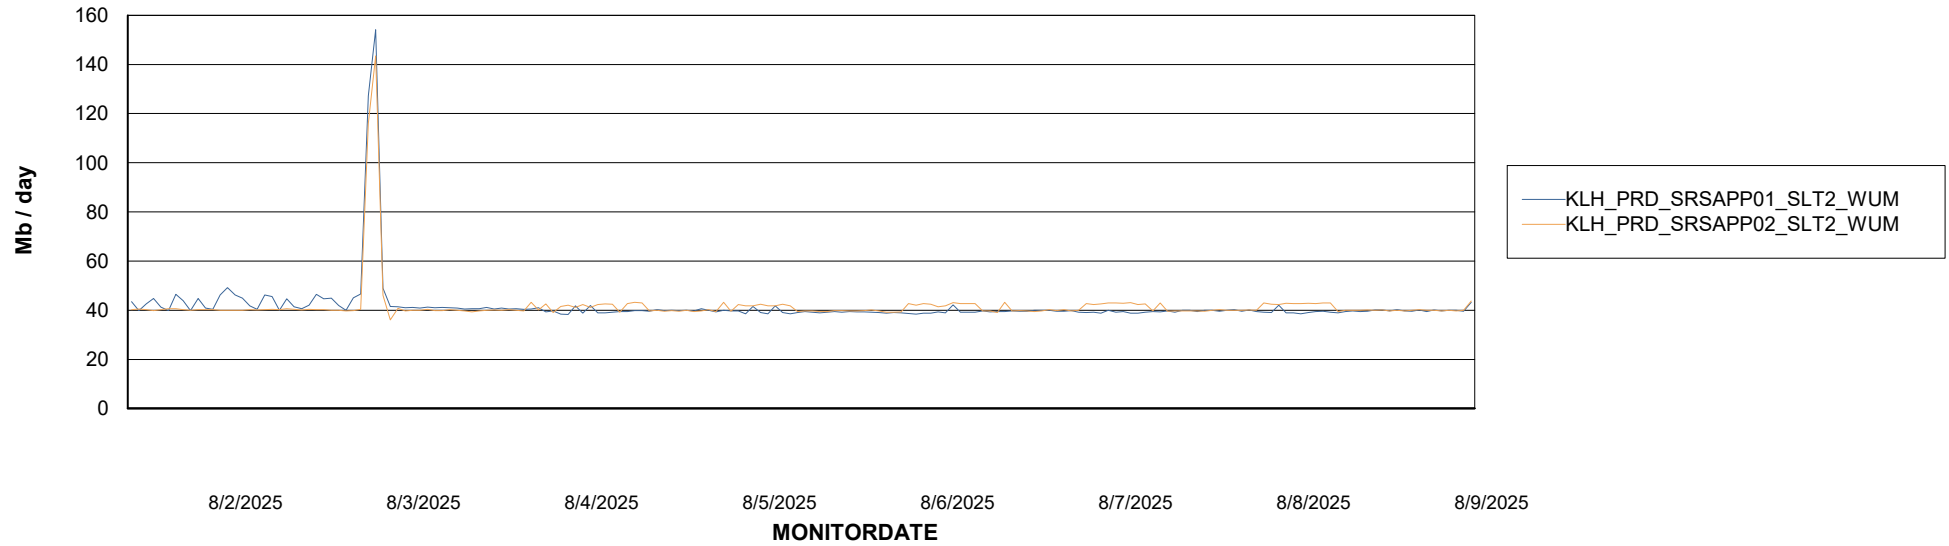

ABSSolute Web Component Services

Avg memory used per ABS Web component