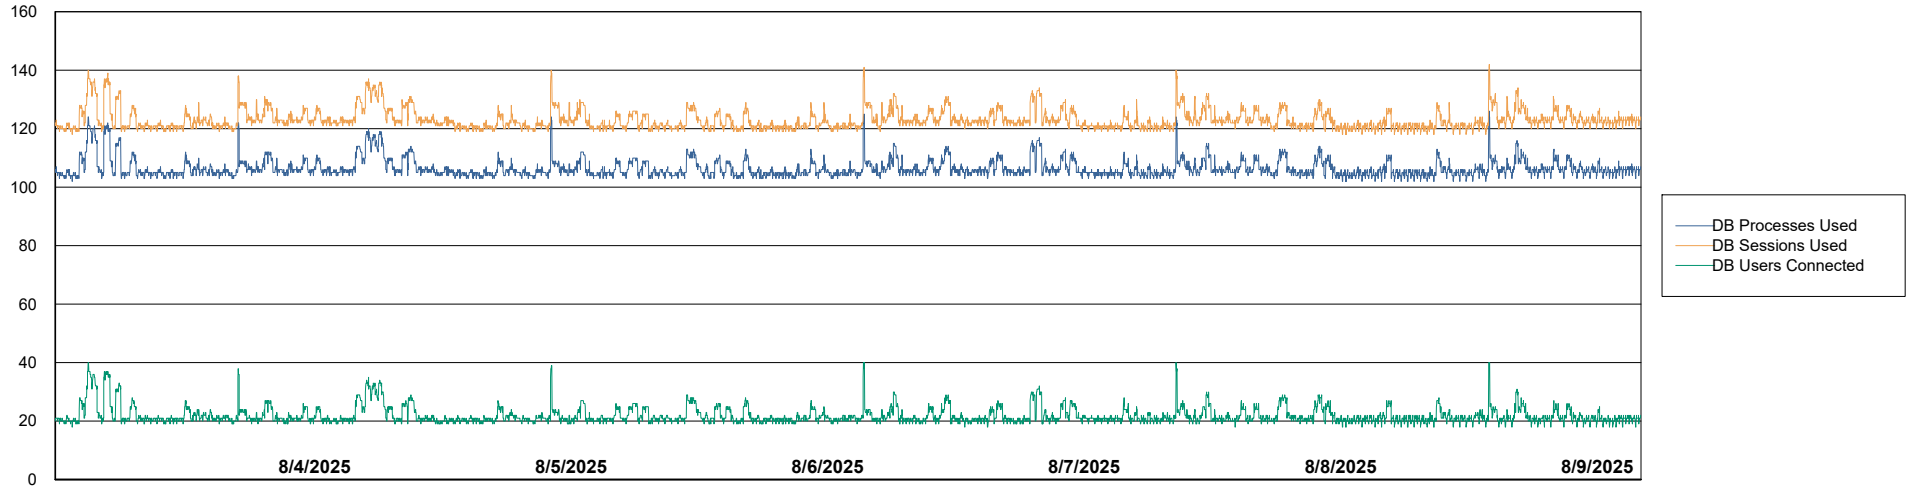

Weekly SLA Customer Report

Customer KLH_Production (24/7)
Database ID 139

Database Performance KLH_PRD_SRSBIDB02_ABS1

Weekly SLA Customer Report

Customer KLH_Production (24/7)
Database ID 139

Database Performance KLH_PRD_SRSDDB01_ABS1