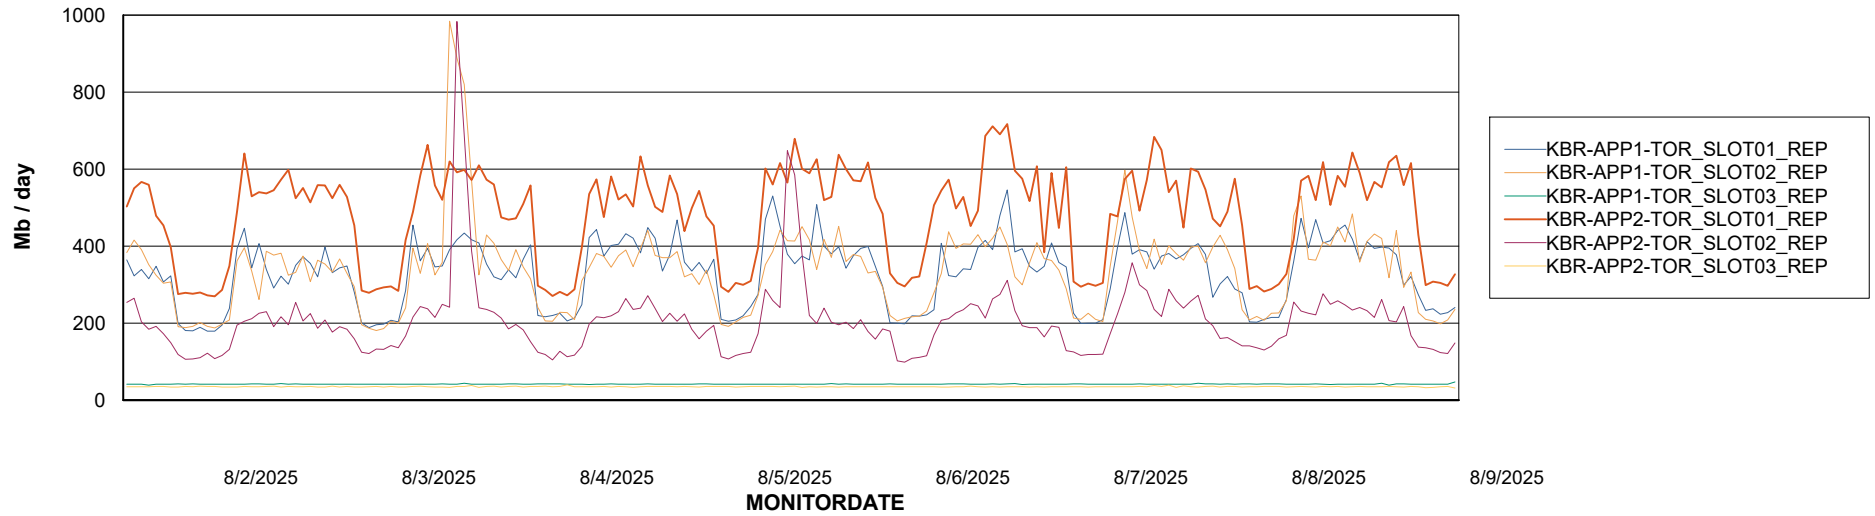

Avg memory used per ABS Server Service

Avg users per day per ABS server

Weekly SLA Customer Report

Customer KBR OCI TOR Production
Database ID 200

ABSSolute Application ReportServer Services

Avg memory used per ReportServer Service