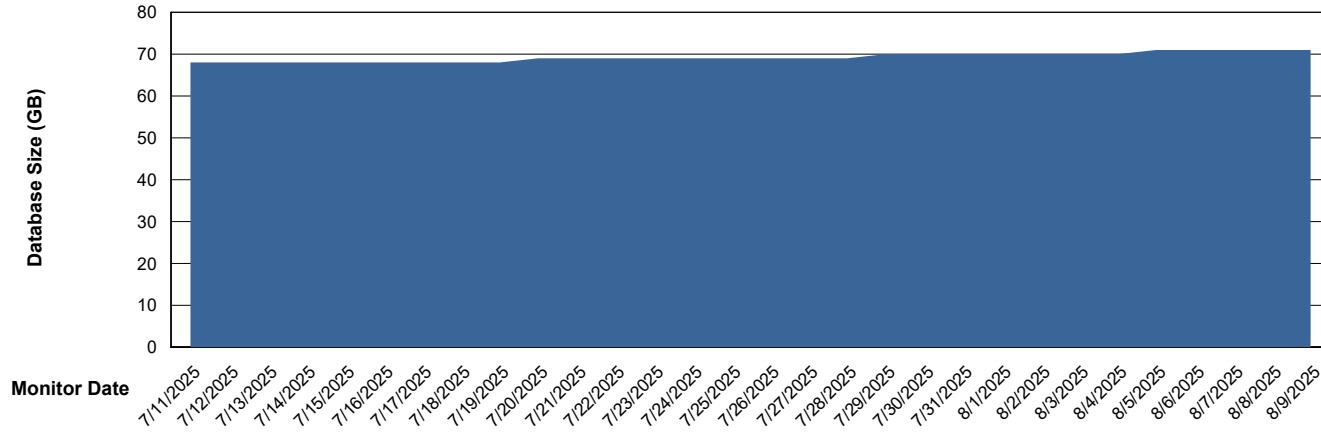

DATABASE SIZE KBR-BI-TOR_PROD_ABS1

Database growth over last month