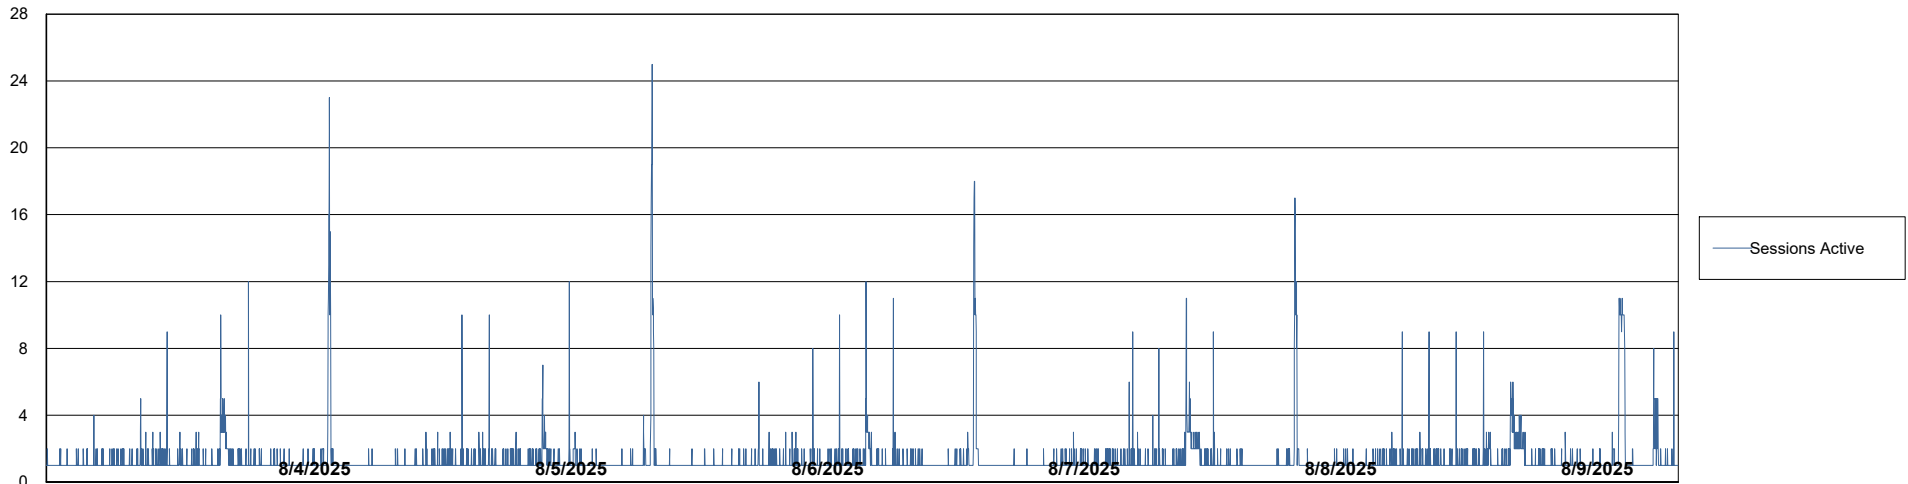

Weekly SLA Customer Report

Customer KBR OCI TOR Production
Database ID 200

Database Performance KBR-BI-TOR_PROD_ABS1

Weekly SLA Customer Report

Customer KBR OCI TOR Production
Database ID 200

Database Performance KBR-DBS1-TOR_PROD_ABS1