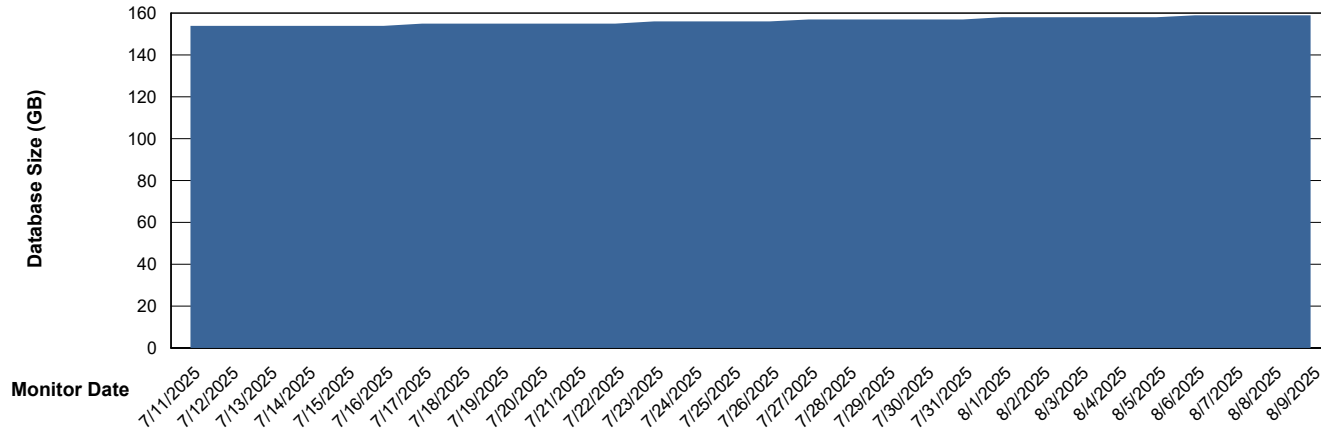

Customer KBR OCI TOR Production
Database ID 200

DATABASE SIZE KBR-BI-TOR_PROD_ABS1

Database growth over last month

DATABASE SIZE KBR-DBS1-TOR_PROD_ABS1

Database growth over last month

Weekly SLA Customer Report