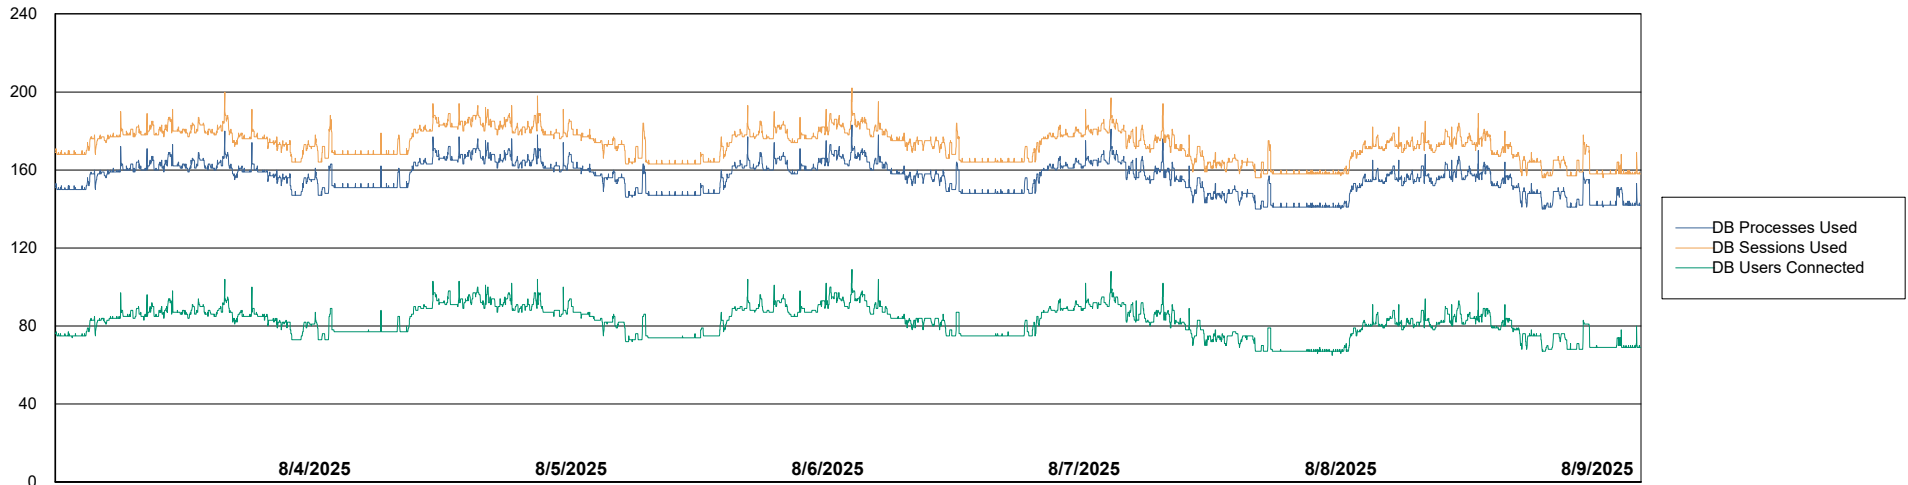

Weekly SLA Customer Report

Customer KBR OCI TOR Production
Database ID 200

Database Performance KBR-BI-TOR_PROD_ABS1

Weekly SLA Customer Report

Customer KBR OCI TOR Production
Database ID 200

Database Performance KBR-DBS1-TOR_PROD_ABS1