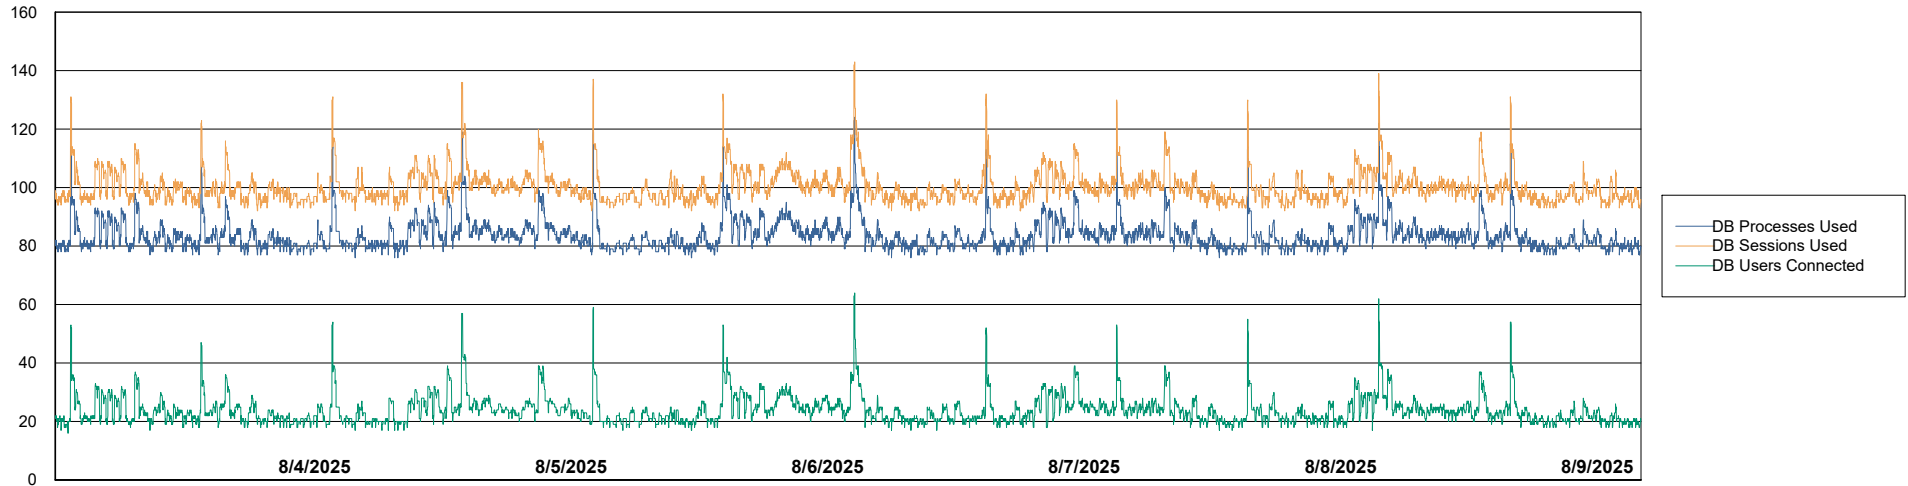

Database Performance KBR-BI-TOR_PROD_ABS1