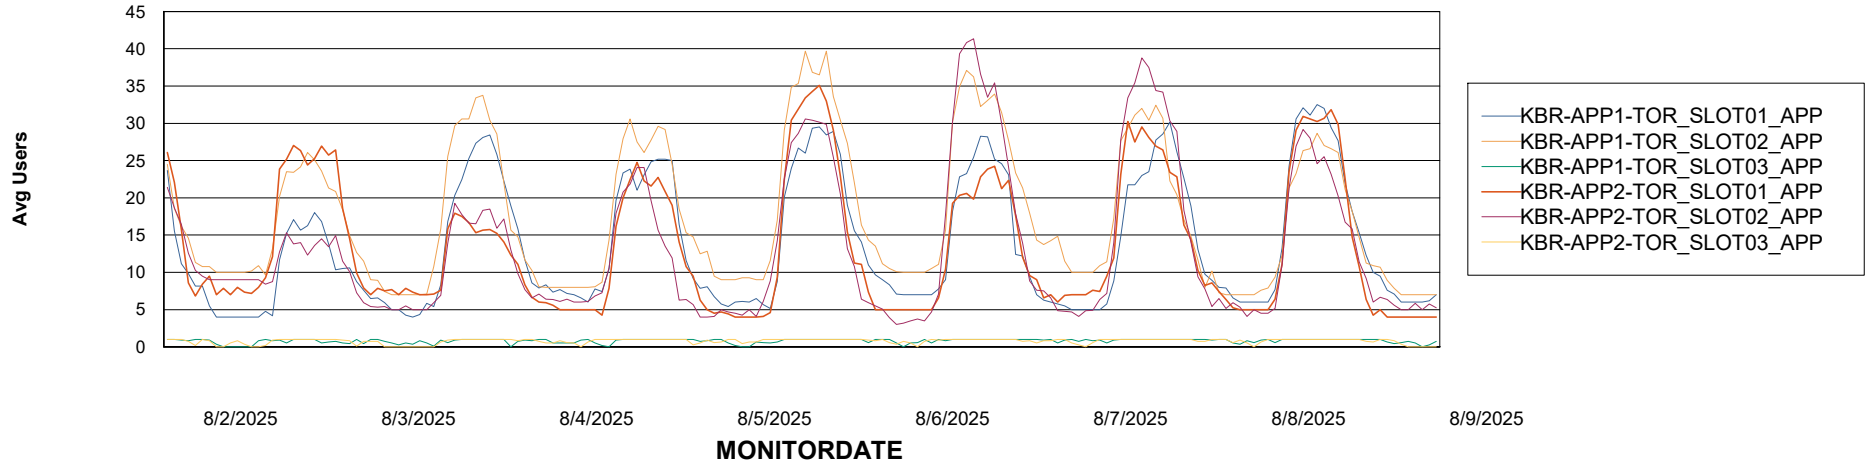

Avg users per day per ABS server