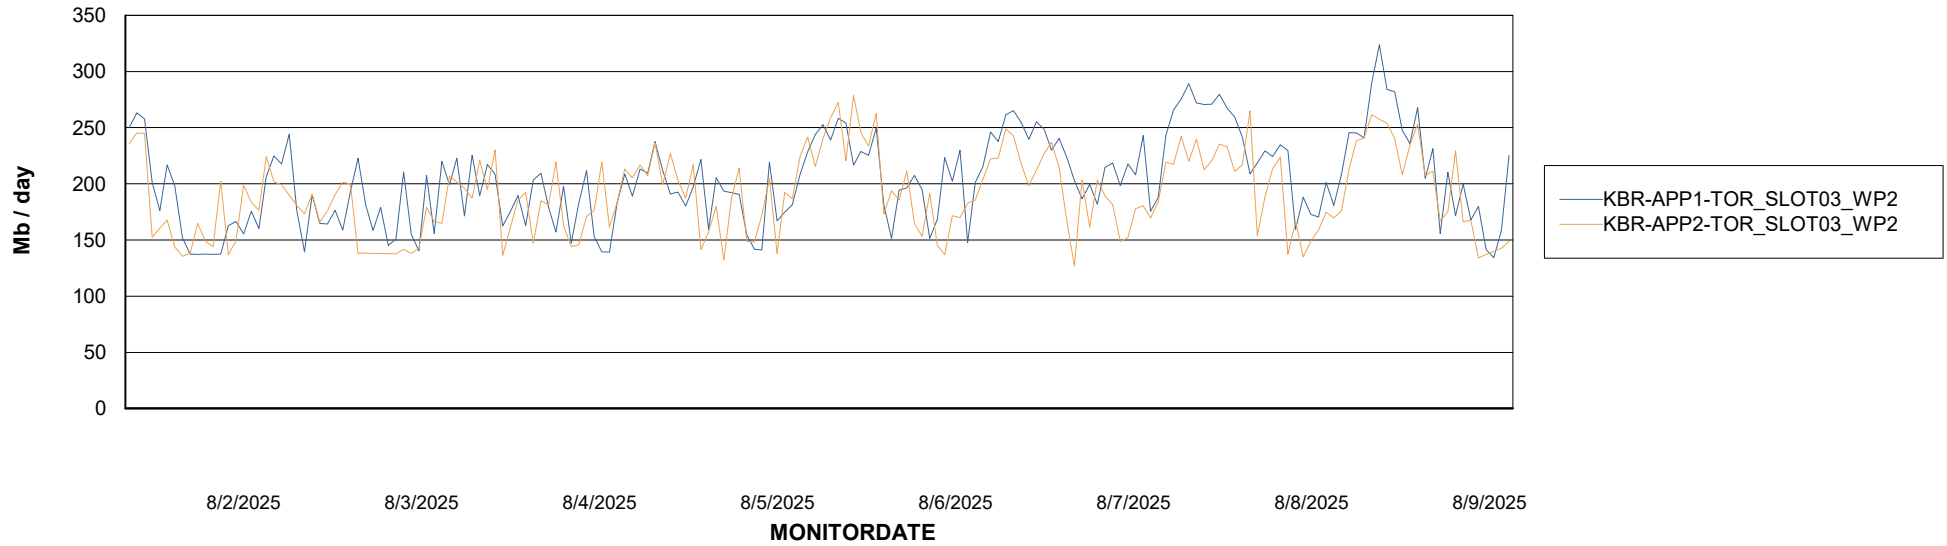

ABSolute Web Component Services

Avg memory used per ABS Web component