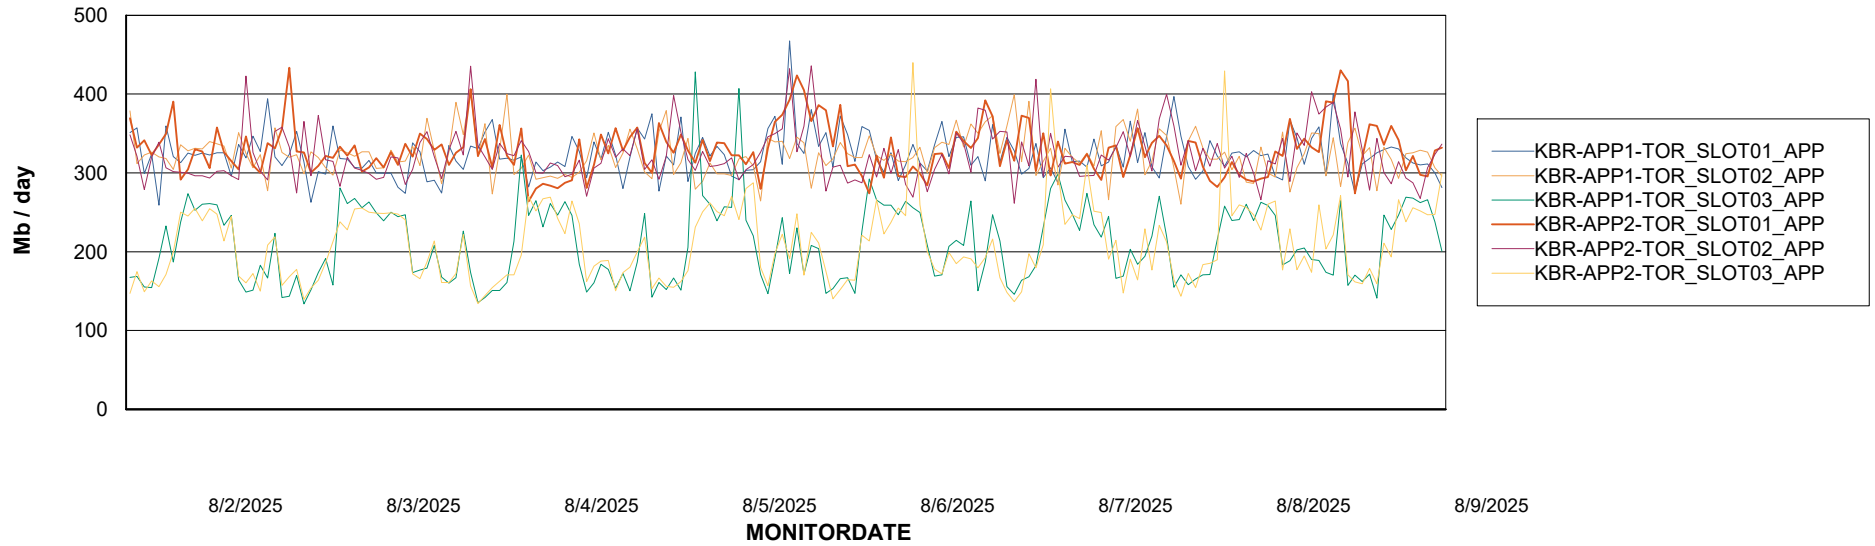

ABSSolute Application Server Services

Avg memory used per ABS Server Service