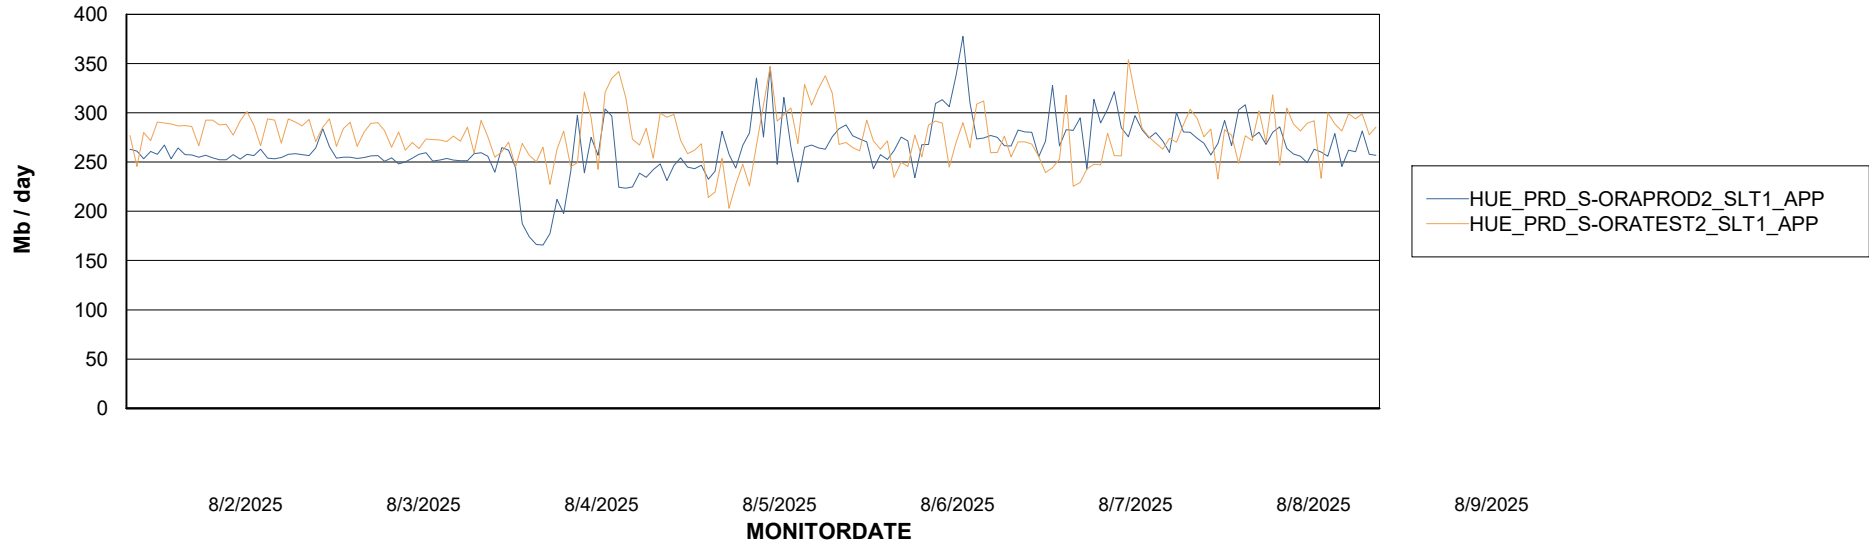

ABSSolute Application Server Services

Avg memory used per ABS Server Service