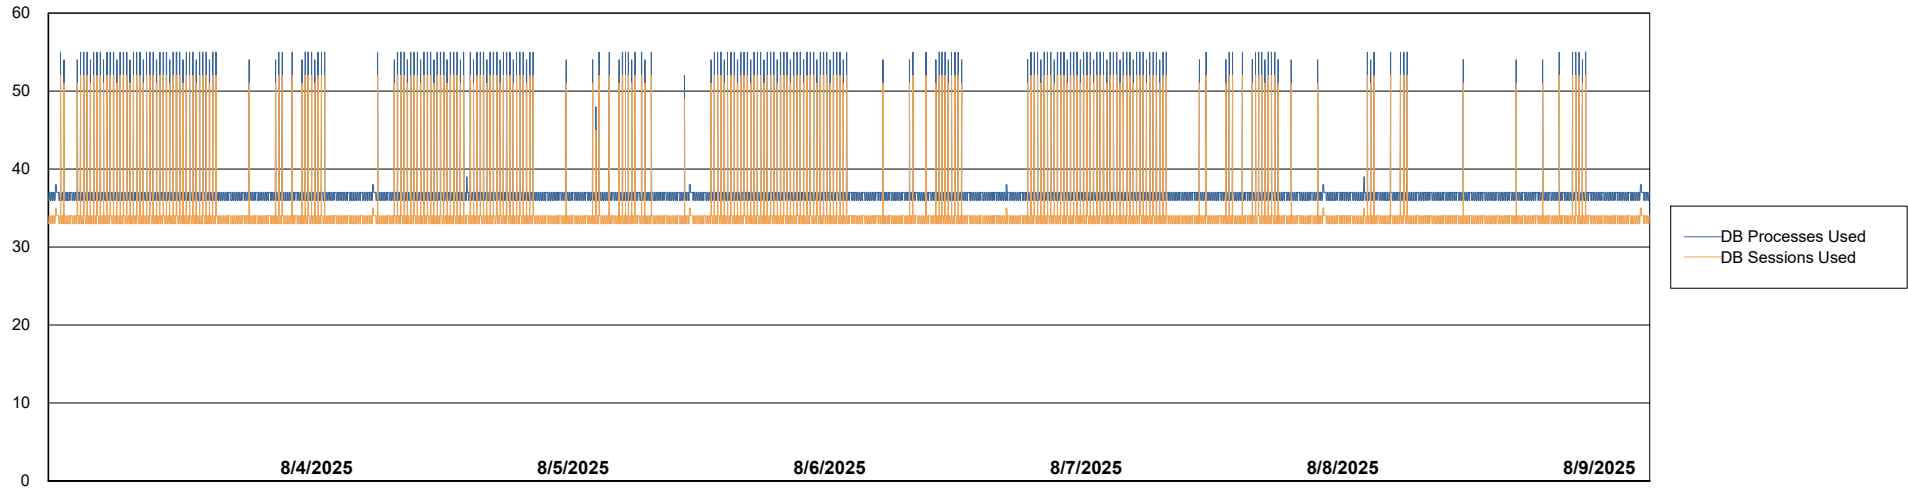

Database Performance HUE_PRD_S-ORATEST2_HSBABS1

DB Processes Max 1,000