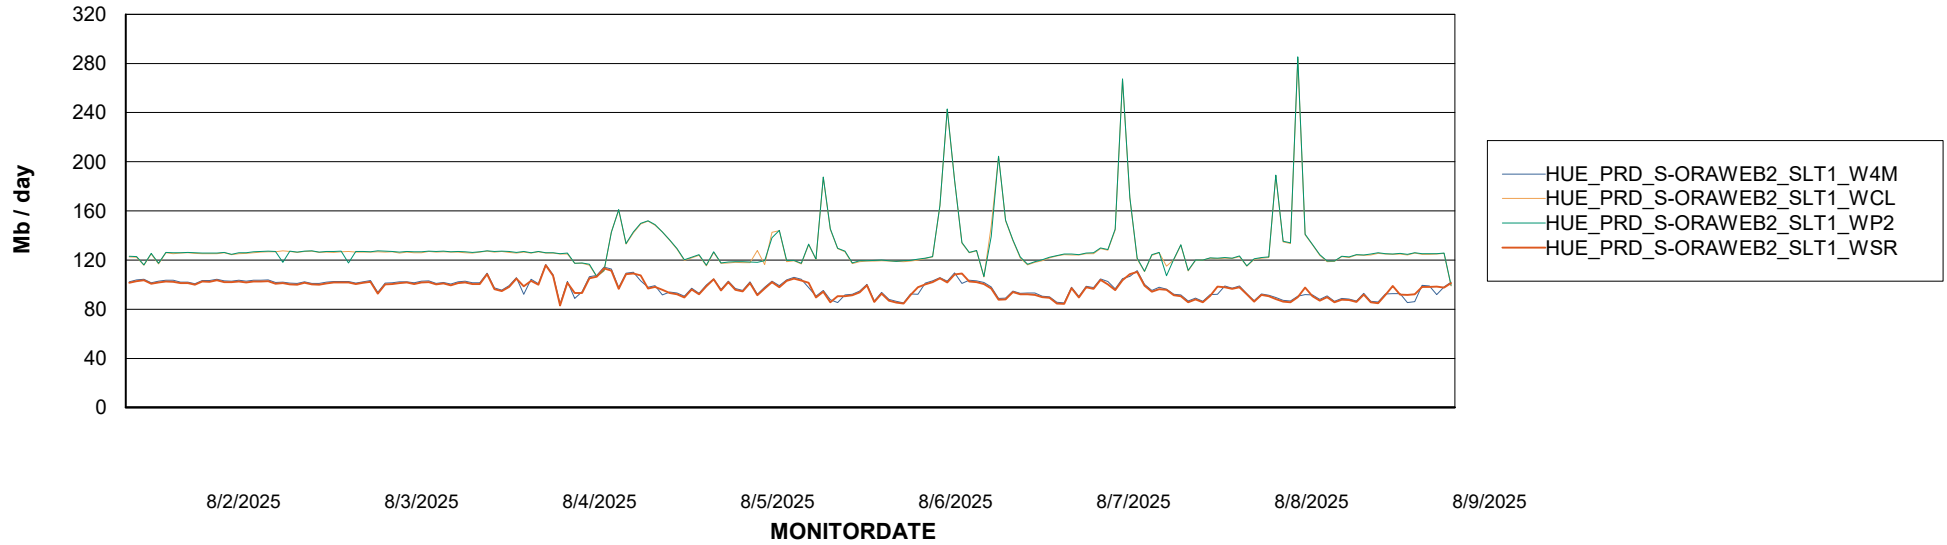

ABSSolute Web Component Services

Avg memory used per ABS Web component