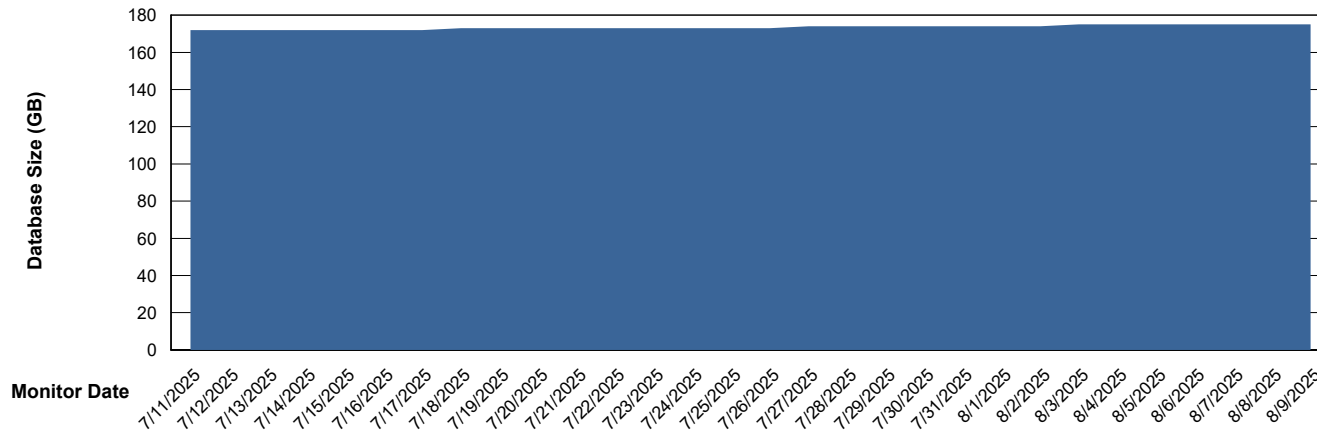

# Weekly SLA Customer Report

Customer HUE\_Production  
Database ID 154

DATABASE SIZE HUE\_PRD\_S-ORABI2024\_ABS1

### Database growth over last month