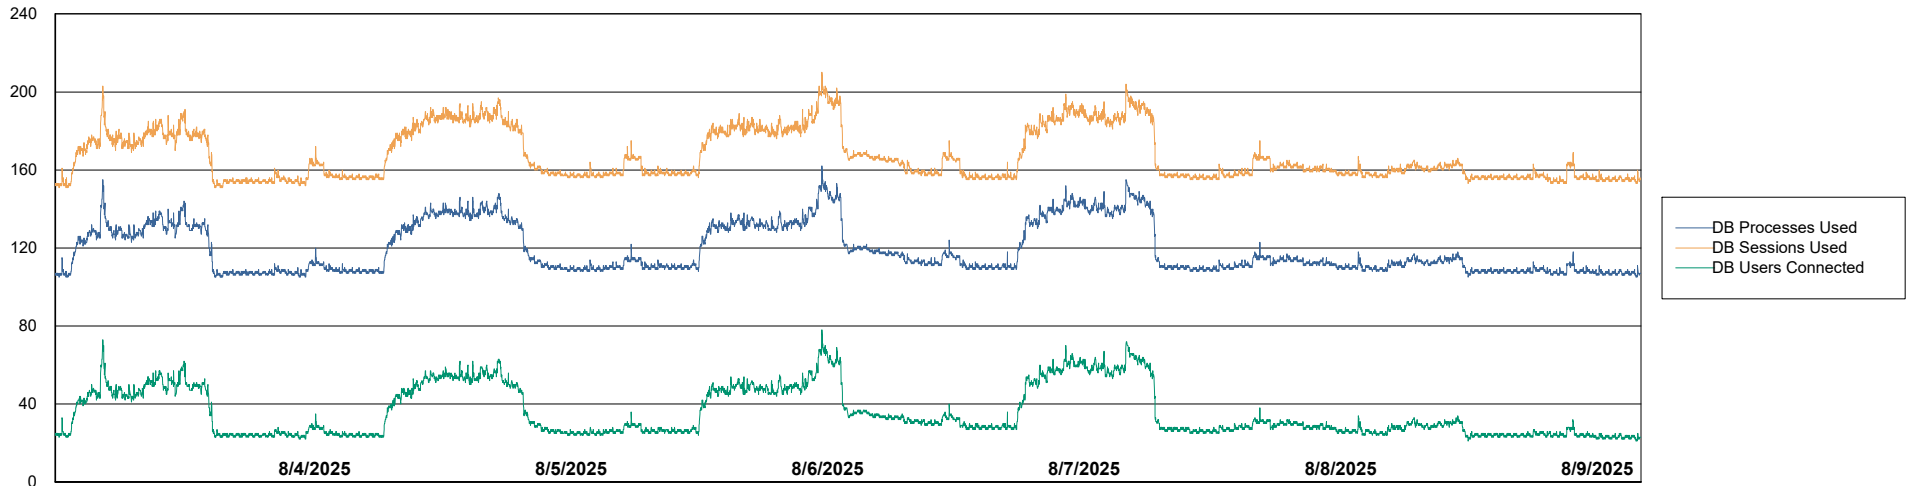

Database Performance HUE_PRD_S-ORAPROD2_ABS1