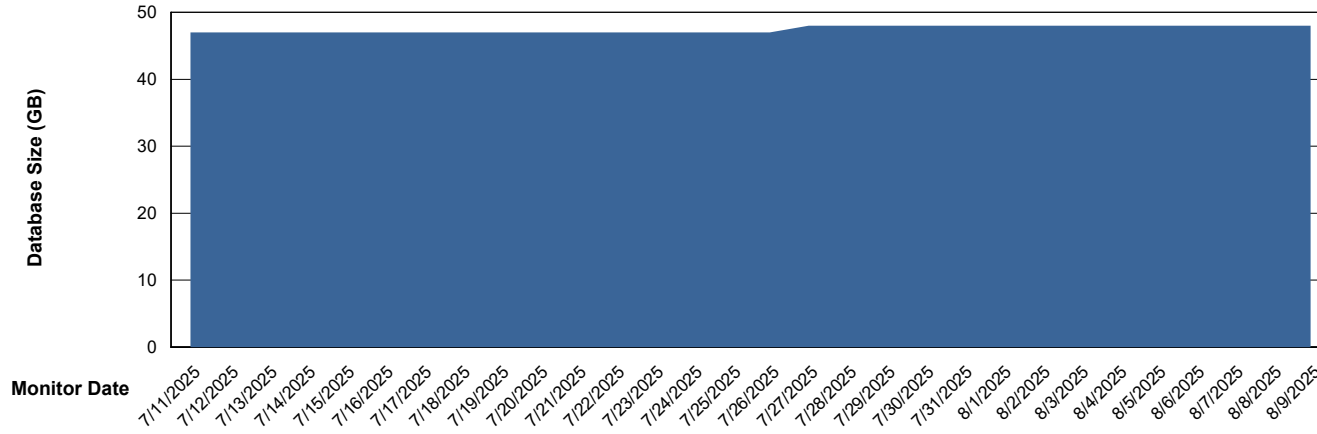

DATABASE SIZE HUE_PRD_S-ORABI2024_ABS1

Database growth over last month