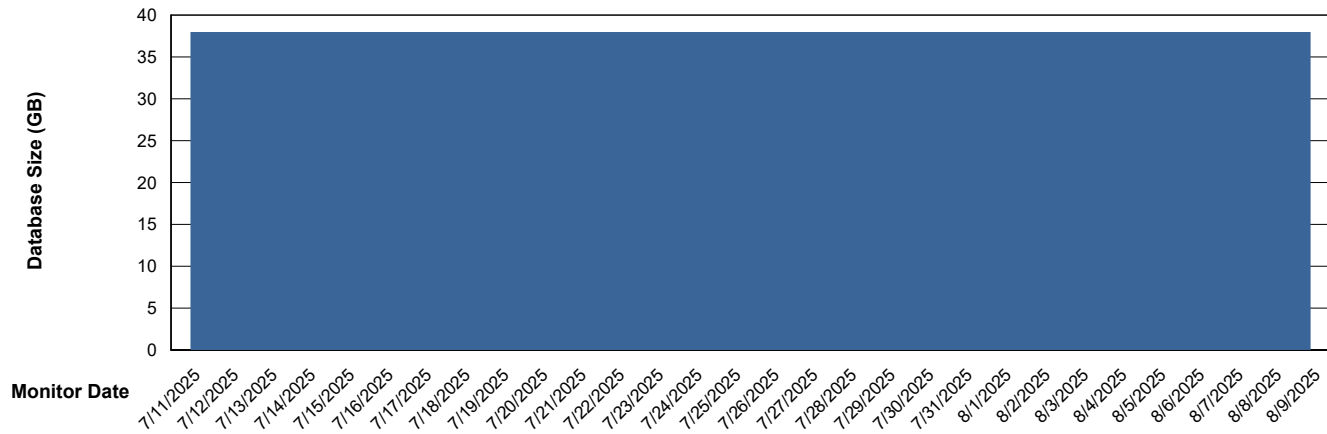

Weekly SLA Customer Report

Customer EUT_Production
Database ID 114

DATABASE SIZE EUT_EUP_PRD_URVINA22T_DB_ABS1

Database growth over last month

DATABASE SIZE EUT_URM_PRD_URVINA26_DB_ABS1

Database growth over last month