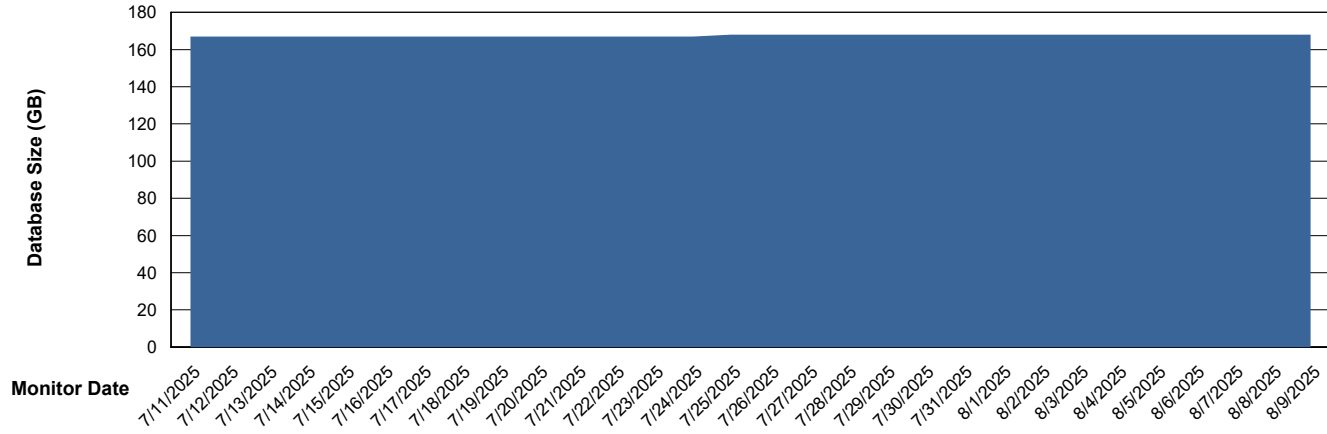

Weekly SLA Customer Report

Customer EUT_Production
Database ID 114

Database Performance EUT_EUP_PRD_URVINA22T_DB_ABS1

Weekly SLA Customer Report

Customer EUT_Production
Database ID 114

Database Performance EUT_URM_PRD_URVINA26_DB_ABS1

Weekly SLA Customer Report

Customer EUT_Production
Database ID 114

DATABASE SIZE EUT_EUP_PRD_URVINA22T_DB_ABS1

Database growth over last month

DATABASE SIZE EUT_URM_PRD_URVINA26_DB_ABS1

Database growth over last month