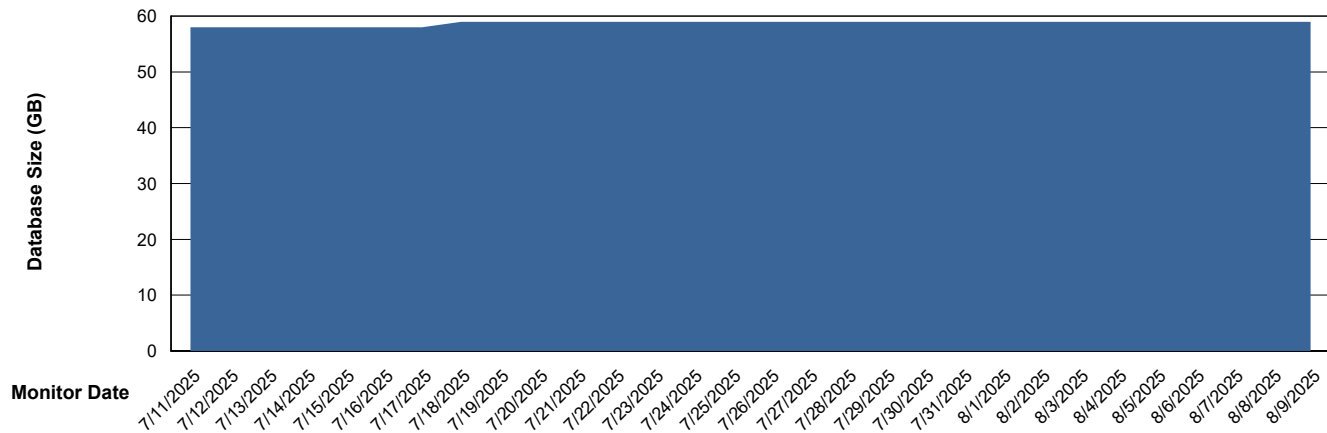

DB Processes Max 1,000
DB Sessions Max 0

Weekly SLA Customer Report

Customer ELJ Production
Database ID 72

Database Performance ELJ_PRD_FRASEQXPRDDB03_ABS1

Weekly SLA Customer Report

Customer ELJ Production
Database ID 72

DATABASE SIZE ELJ_PRD_FRASEQXPRDDB01_ABS1

Database growth over last month

DATABASE SIZE ELJ_PRD_FRASEQXPRDDB03_ABS1

Database growth over last month

Weekly SLA Customer Report

Customer ELJ Production
Database ID 72