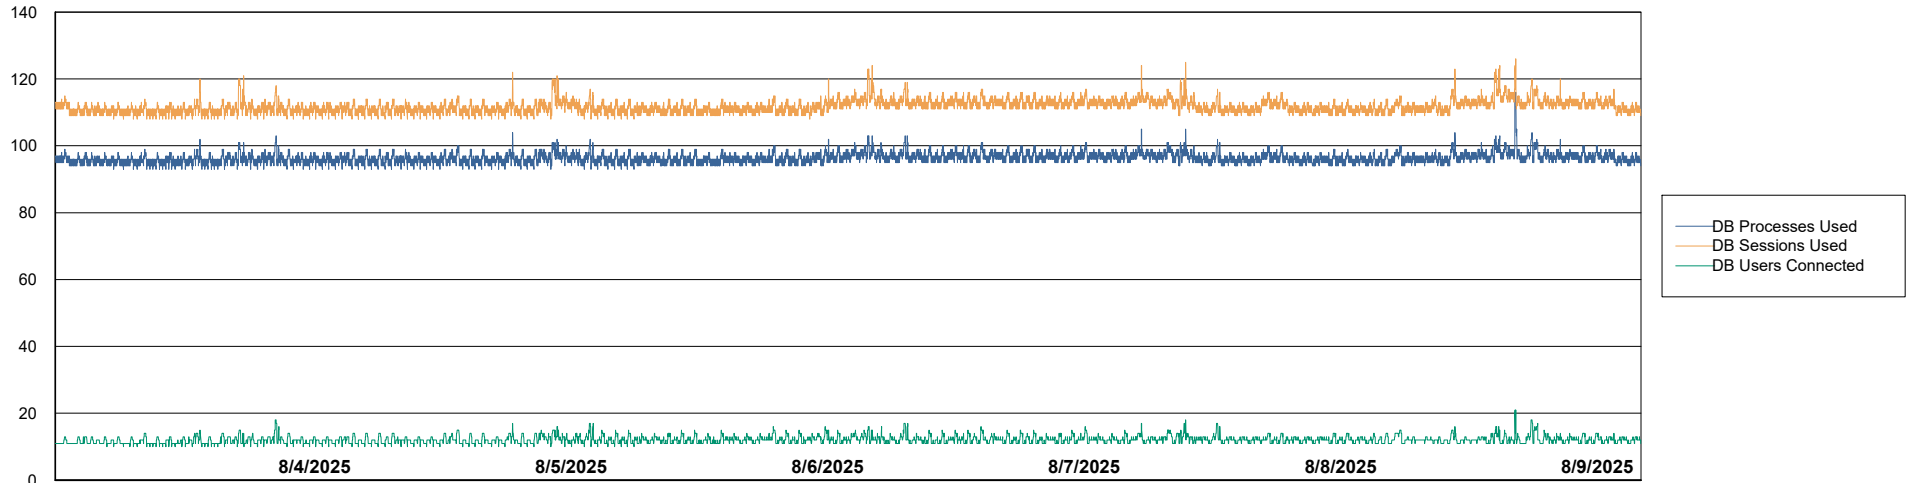

DB Processes Max 1,000
DB Sessions Max 0

Weekly SLA Customer Report

Customer ELJ Production
Database ID 72

Database Performance ELJ_PRD_FRASEQXPRDDB03_ABS1

Weekly SLA Customer Report

Customer ELJ Production
Database ID 72