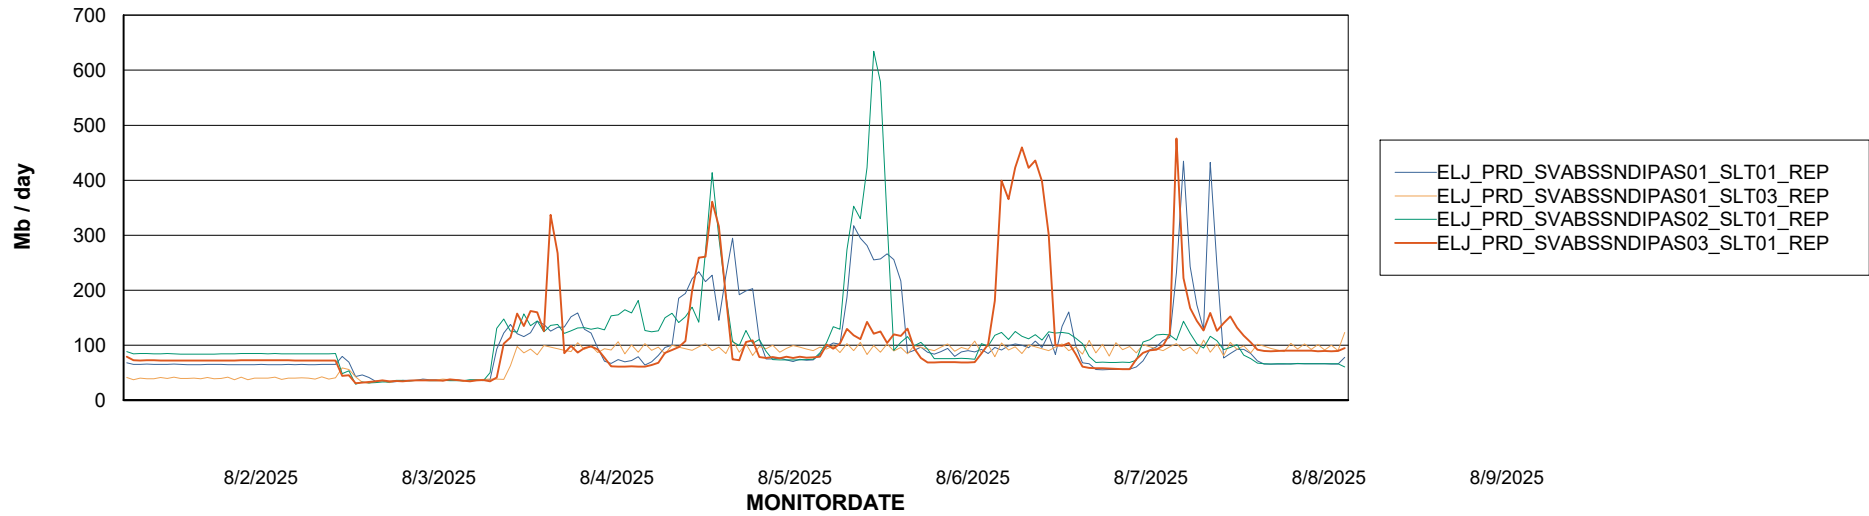

Avg memory used per ABS Server Service

Avg users per day per ABS server

Weekly SLA Customer Report

Customer ELJ Production
Database ID 72

ABSSolute Application ReportServer Services

Avg memory used per ReportServer Service