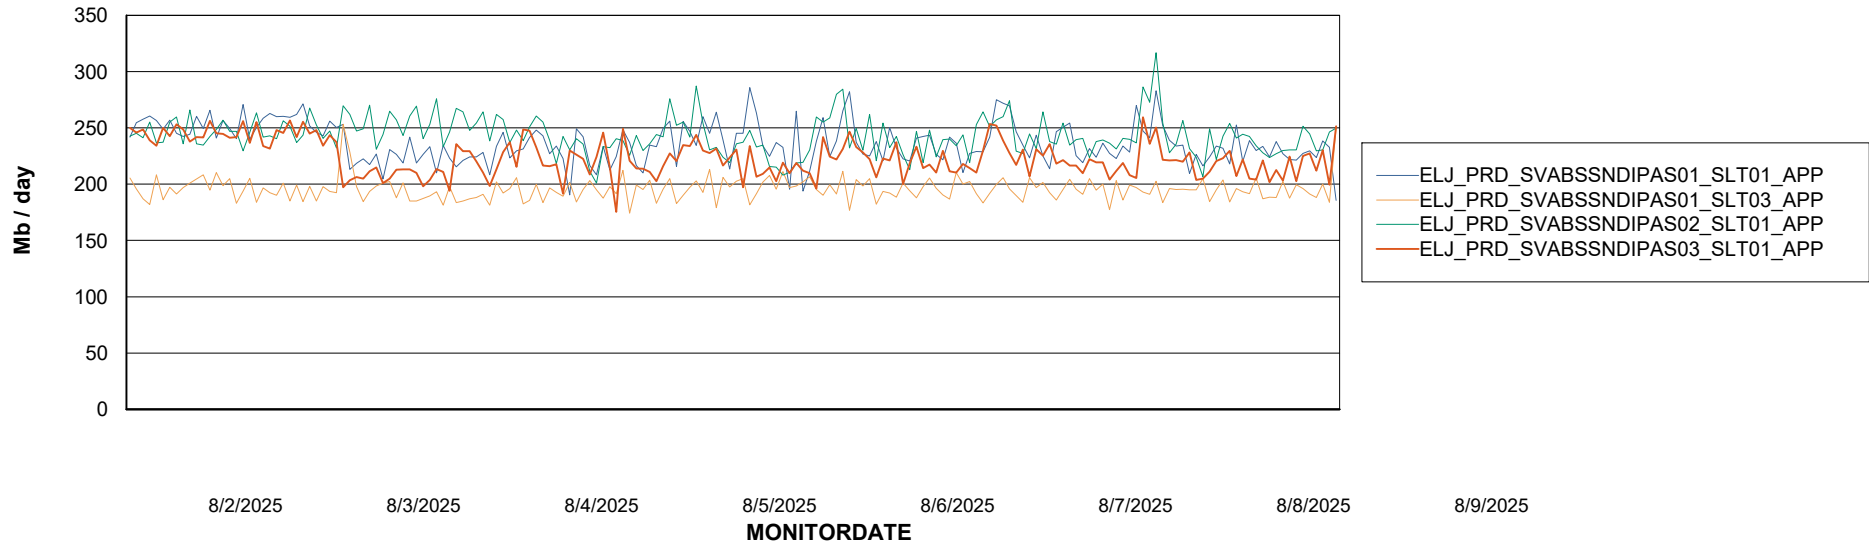

ABSSolute Application Server Services

Avg memory used per ABS Server Service