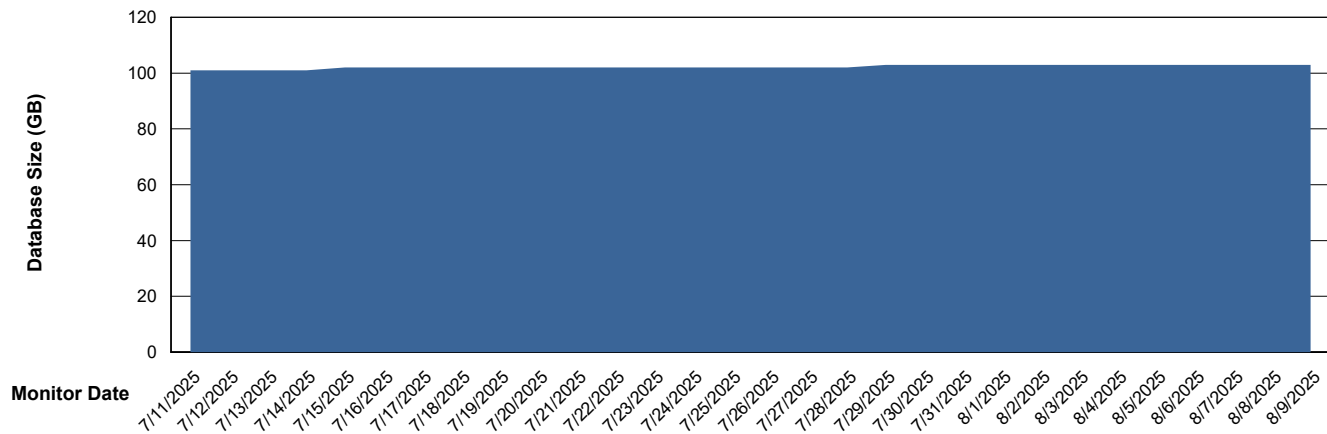

DB Processes Max 1,000
DB Sessions Max 0

Weekly SLA Customer Report

Customer ELJ Production
Database ID 72

Database Performance ELJ_PRD_FRASEQXPRDDB03_ABS1

Weekly SLA Customer Report

Customer ELJ Production
Database ID 72

DATABASE SIZE ELJ_PRD_FRASEQXPRDDB01_ABS1

Database growth over last month

DATABASE SIZE ELJ_PRD_FRASEQXPRDDB03_ABS1

Database growth over last month

Weekly SLA Customer Report

Customer ELJ Production
Database ID 72