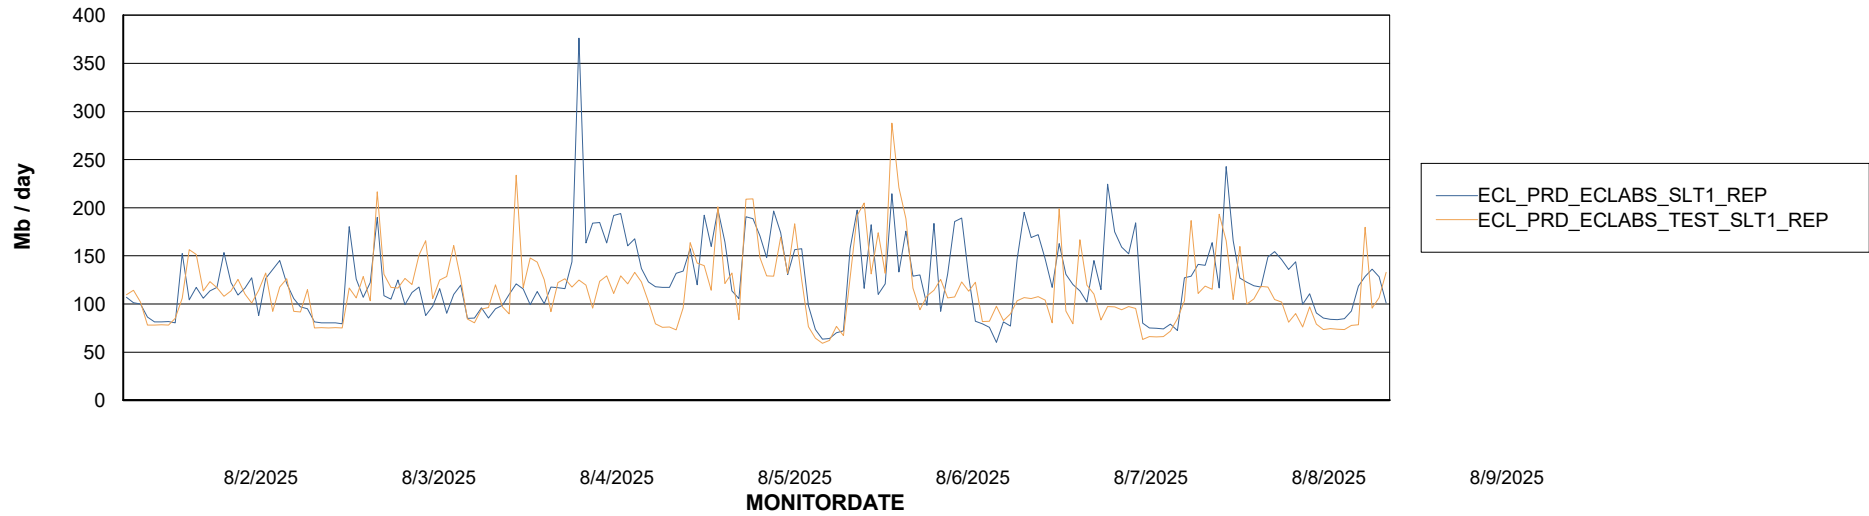

Avg memory used per ABS Server Service

Avg users per day per ABS server

Weekly SLA Customer Report

Customer ECL_Production
Database ID 156

ABSSolute Application ReportServer Services

Avg memory used per ReportServer Service