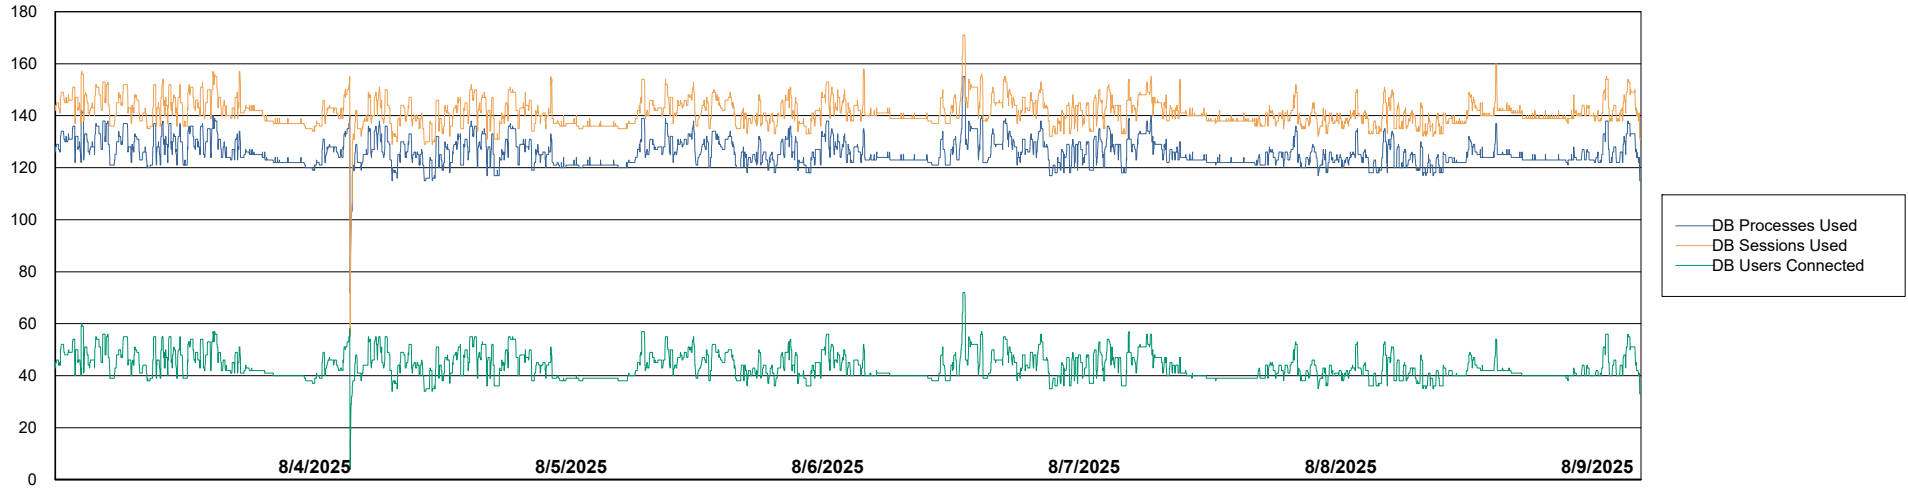

Weekly SLA Customer Report

Customer ECL_Production
Database ID 156

Database Performance ECL_PRD_ECLABS_ABS1

Weekly SLA Customer Report

Customer ECL_Production
Database ID 156

Database Performance ECL_PRD_ECL-ABS-BI_ABS1