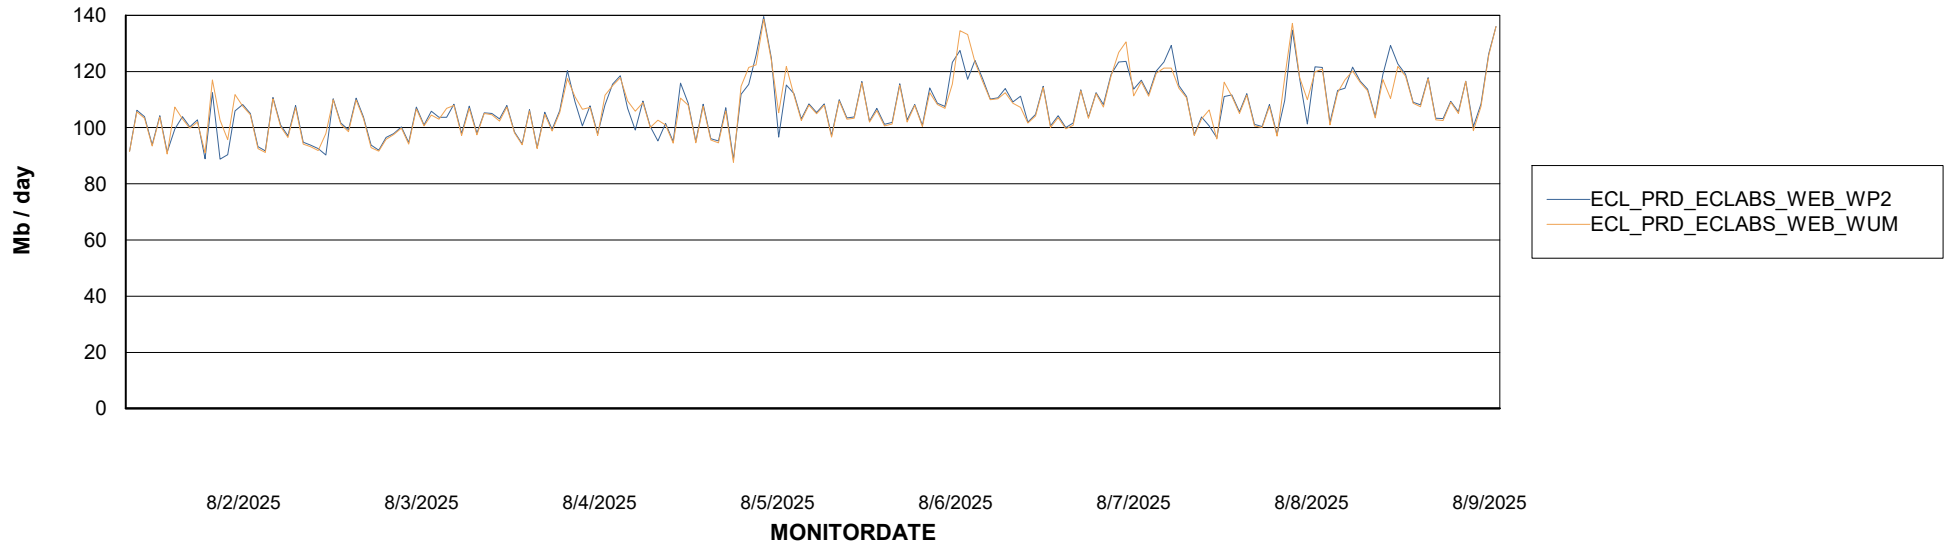

ABSSolute Web Component Services

Avg memory used per ABS Web component