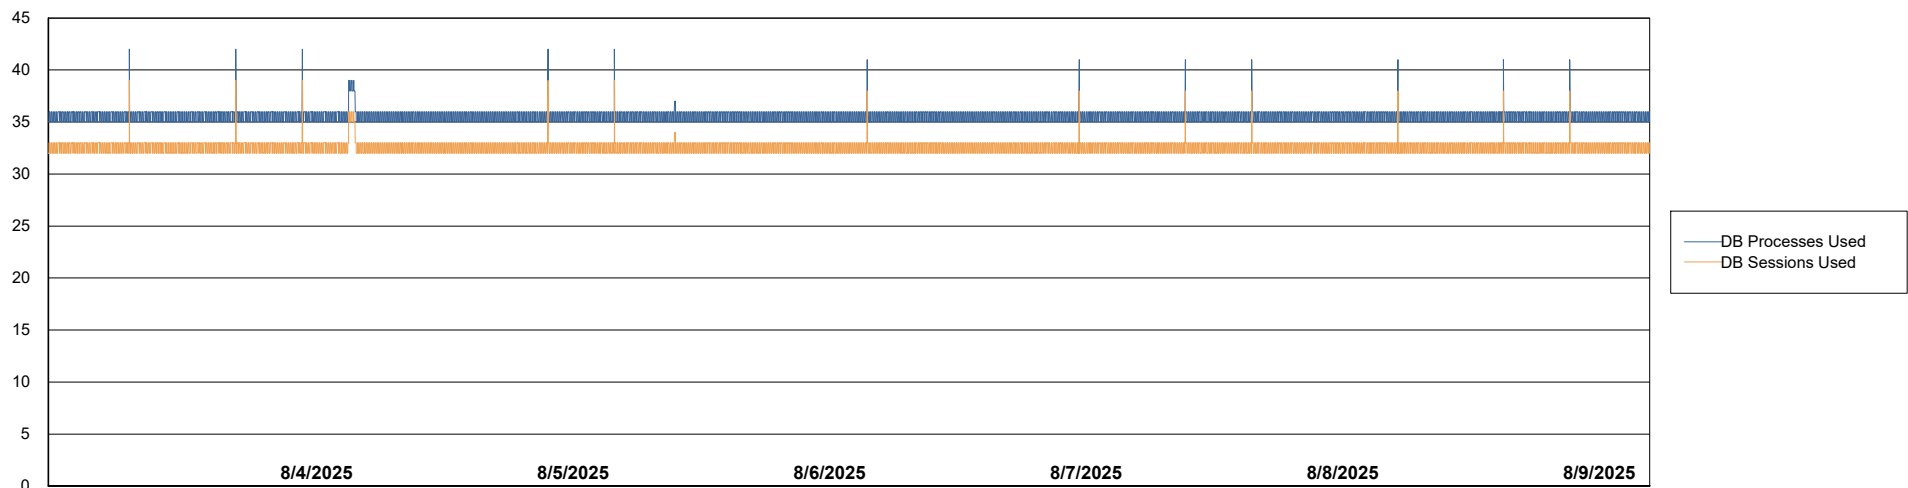

Database Performance ECL_PRD_ECLABS-TEST_HSBABS1

DB Processes Max 1,000