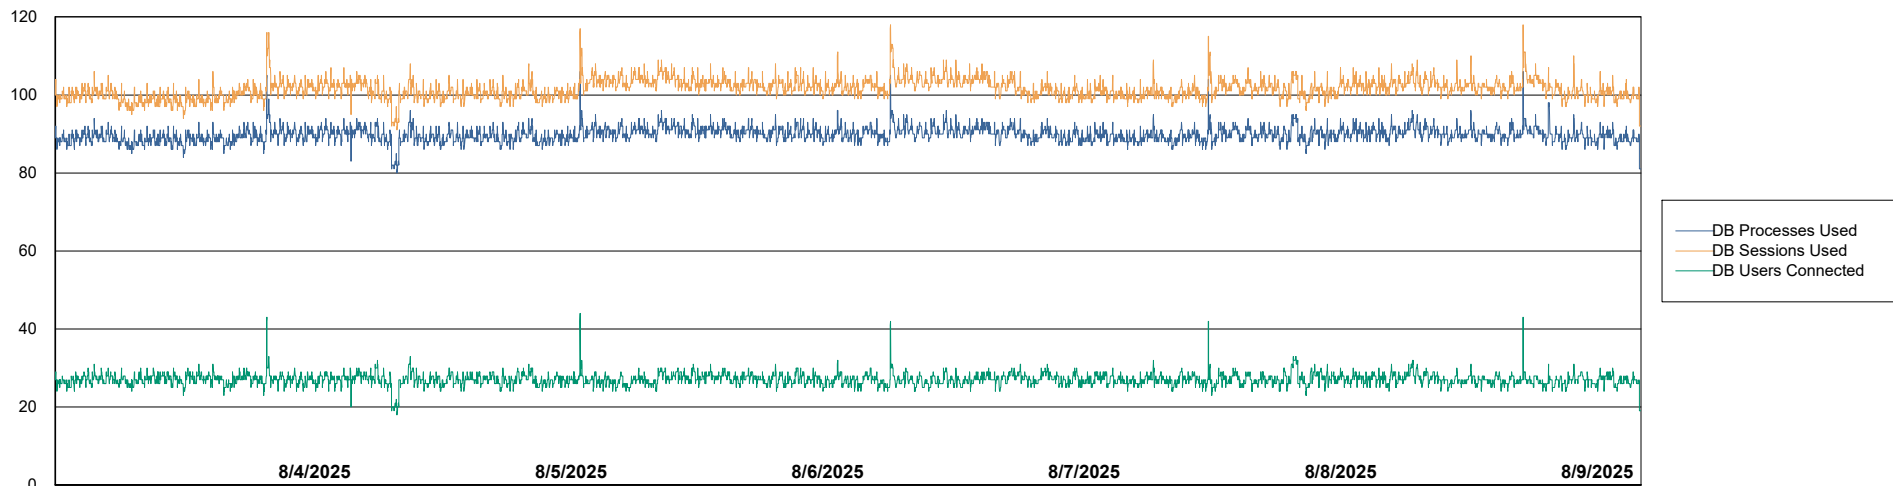

Weekly SLA Customer Report

Customer ECL_Production
Database ID 156

Database Performance ECL_PRD_ECLABS_ABS1

Weekly SLA Customer Report

Customer ECL_Production
Database ID 156

Database Performance ECL_PRD_ECL-ABS-BI_ABS1