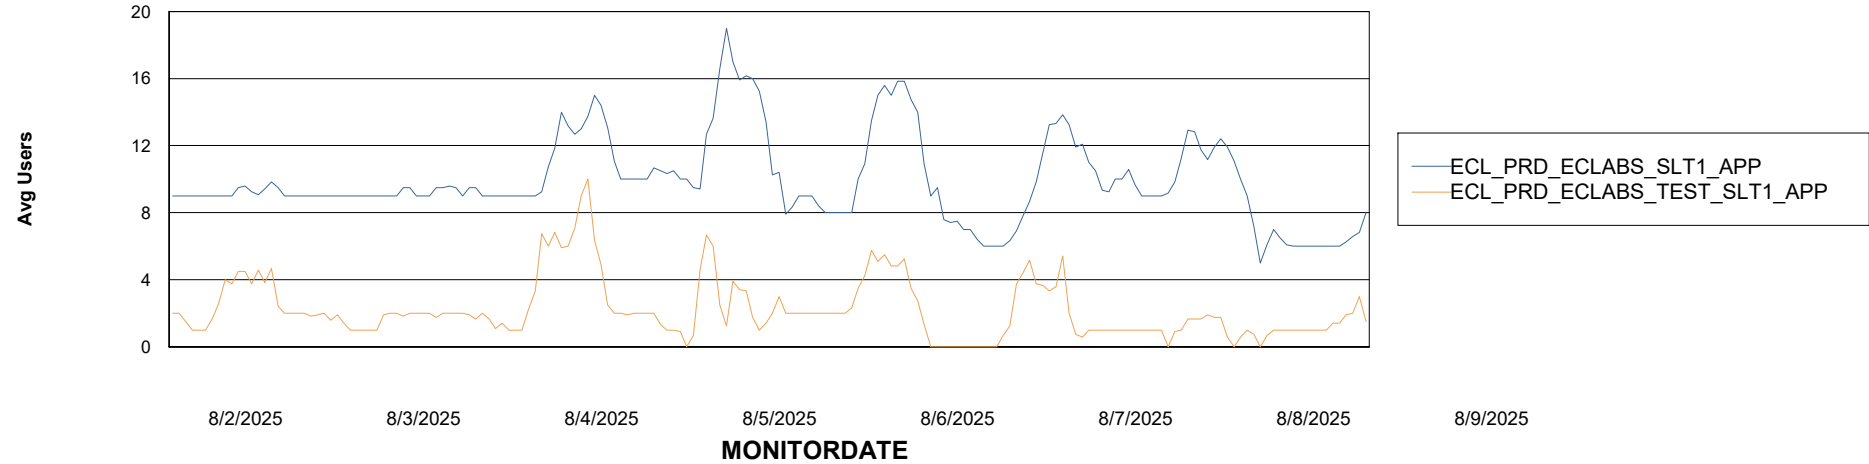

Avg users per day per ABS server