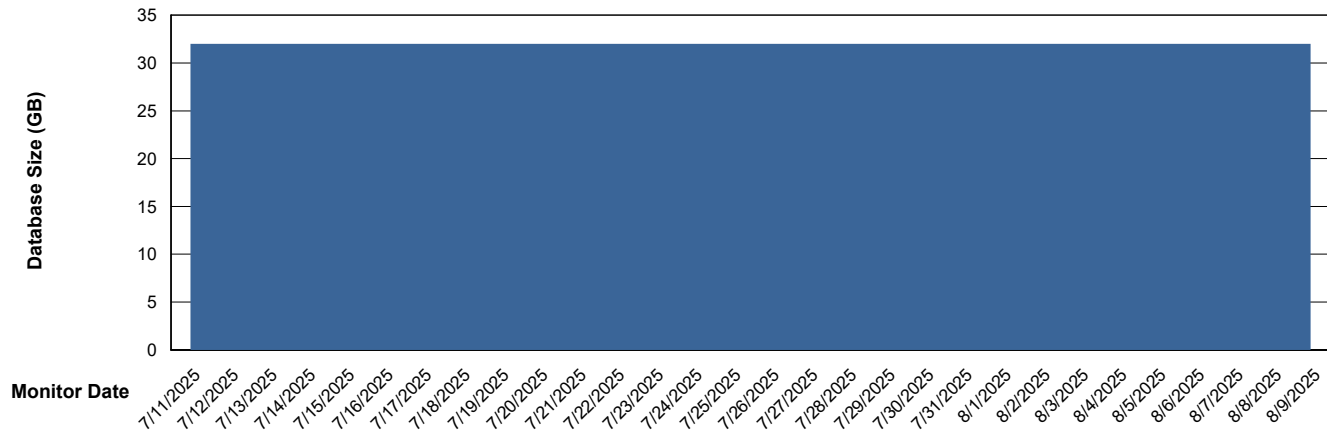

Weekly SLA Customer Report

Customer ECL_Production
Database ID 156

Database Performance ECL_PRD_ECLABS-TEST_HSBABS1

DB Processes Max 1,000

Weekly SLA Customer Report

Customer ECL_Production
Database ID 156

DATABASE SIZE ECL_PRD_ECLABS_ABS1

Database growth over last month

DATABASE SIZE ECL_PRD_ECL-ABS-BI_ABS1

Database growth over last month

Weekly SLA Customer Report

Customer ECL_Production
 Database ID 156

Database Tablespace ECL_PRD_ECLABS_ABS1