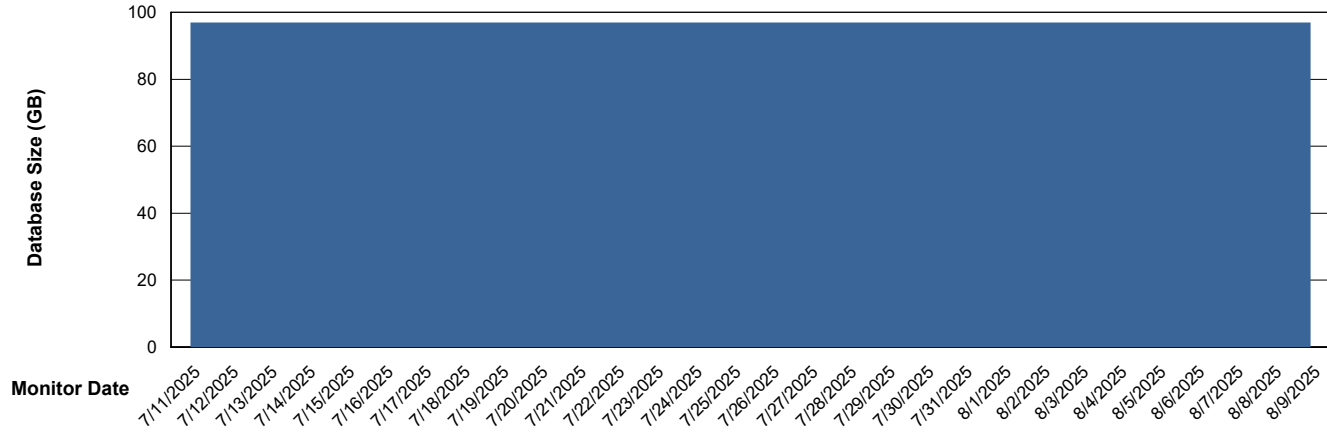

Weekly SLA Customer Report

Customer ECL_Production
Database ID 156

Database Performance ECL_PRD_ECLABS-TEST_HSBABS1

DB Processes Max 1,000

Weekly SLA Customer Report

Customer ECL_Production
Database ID 156

DATABASE SIZE ECL_PRD_ECLABS_ABS1

Database growth over last month

DATABASE SIZE ECL_PRD_ECL-ABS-BI_ABS1

Database growth over last month

Weekly SLA Customer Report

Customer ECL_Production
 Database ID 156

Database Tablespace ECL_PRD_ECLABS_ABS1