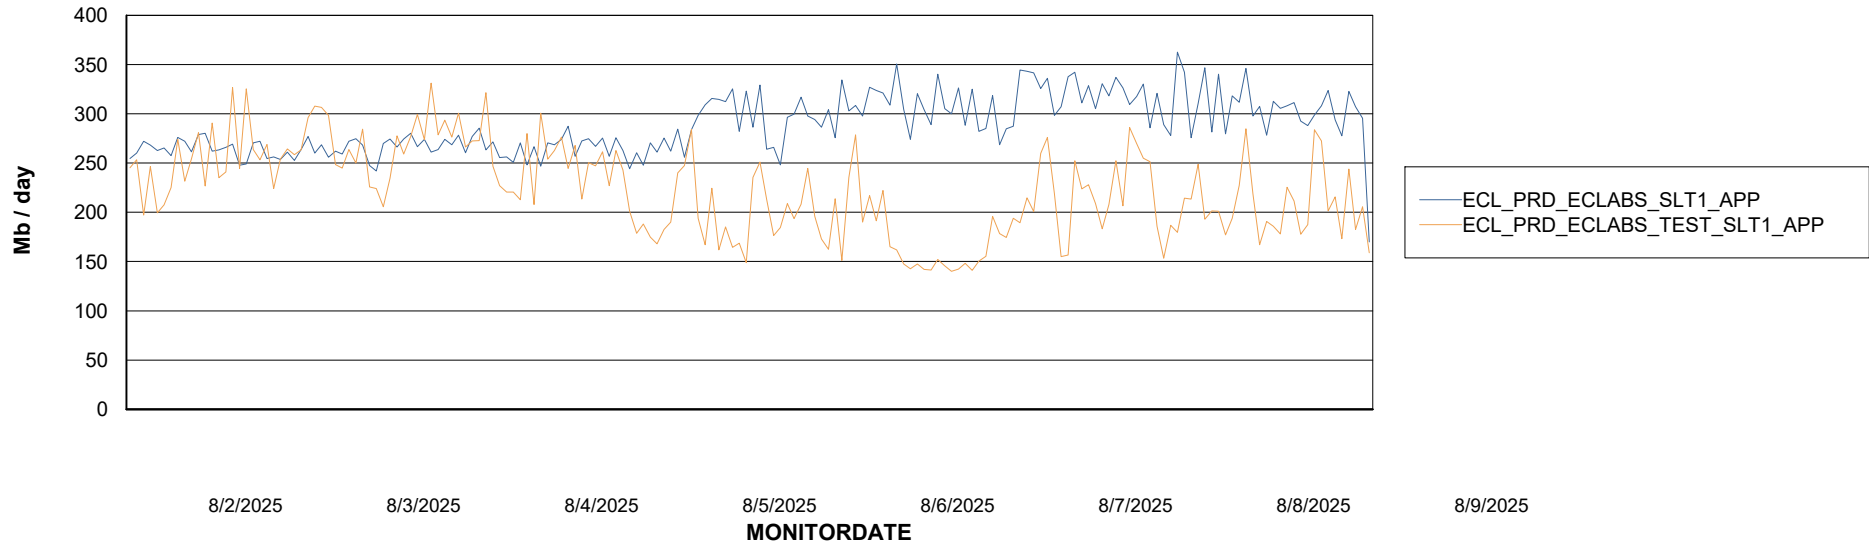

ABSSolute Application Server Services

Avg memory used per ABS Server Service