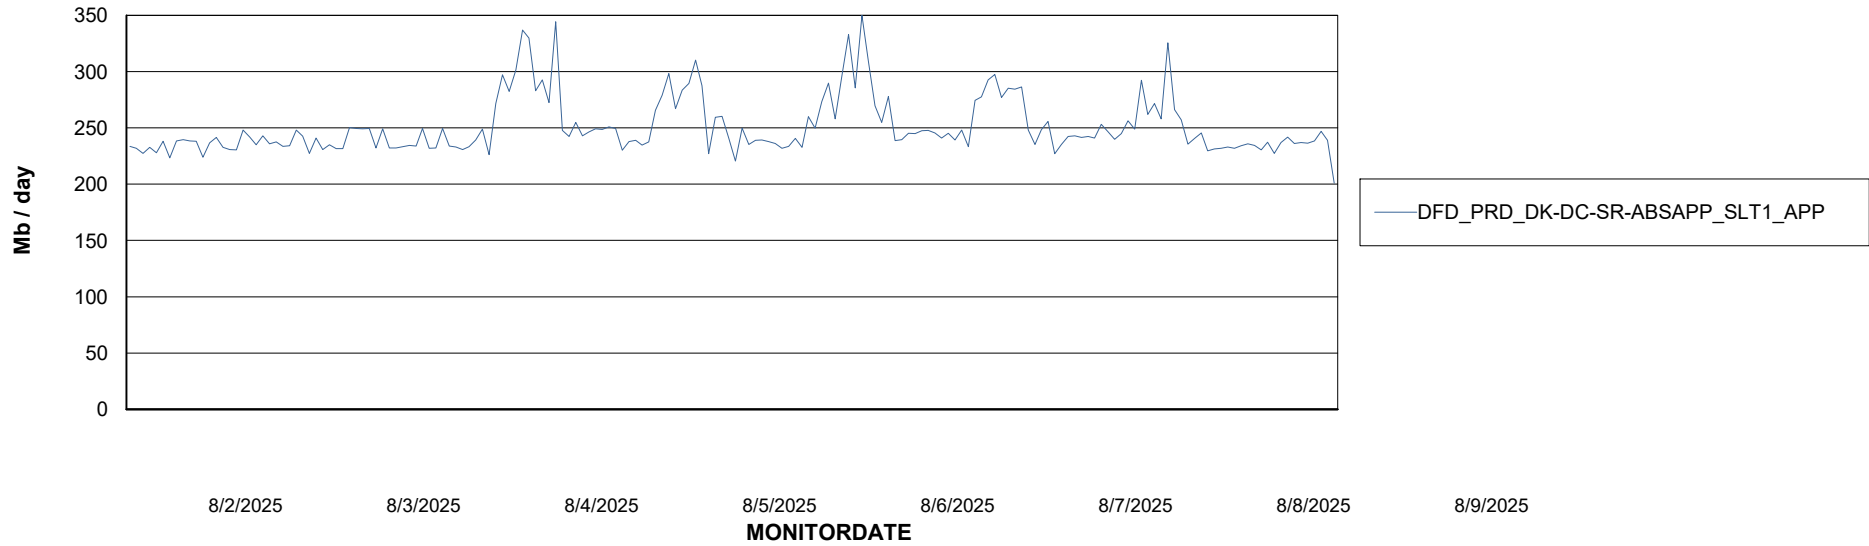

ABSSolute Application Server Services

Avg memory used per ABS Server Service