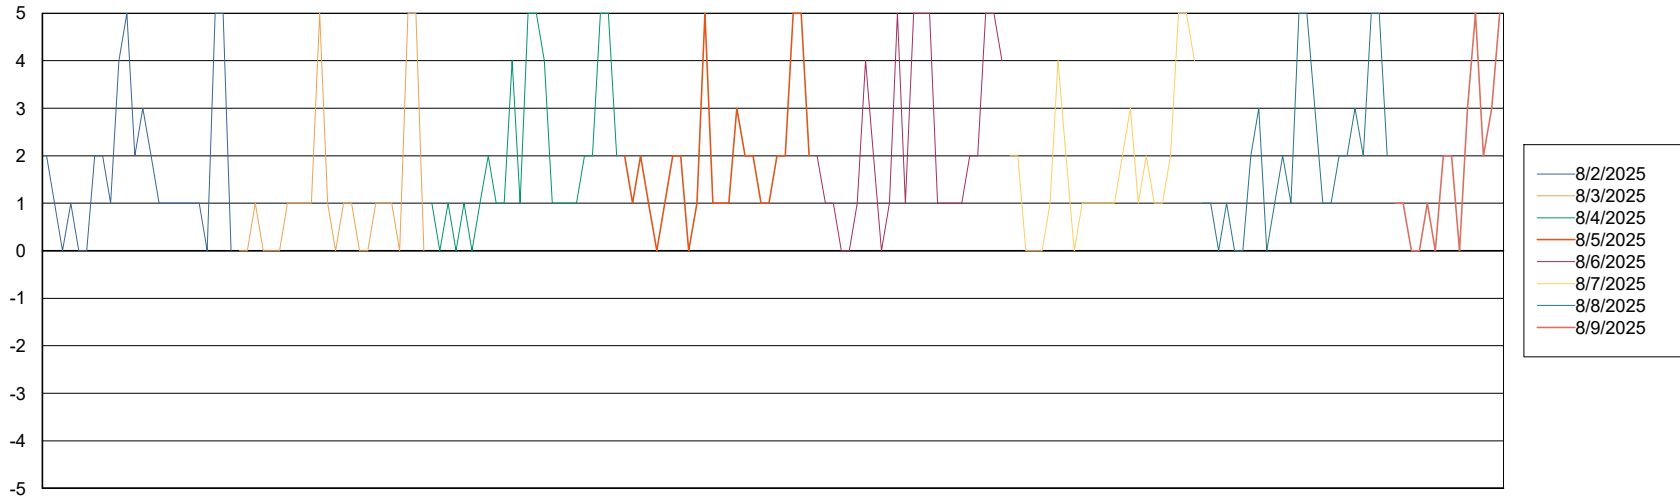

Standby Database Health CUS_Production (24/7)

Recovery lag for last 7 days