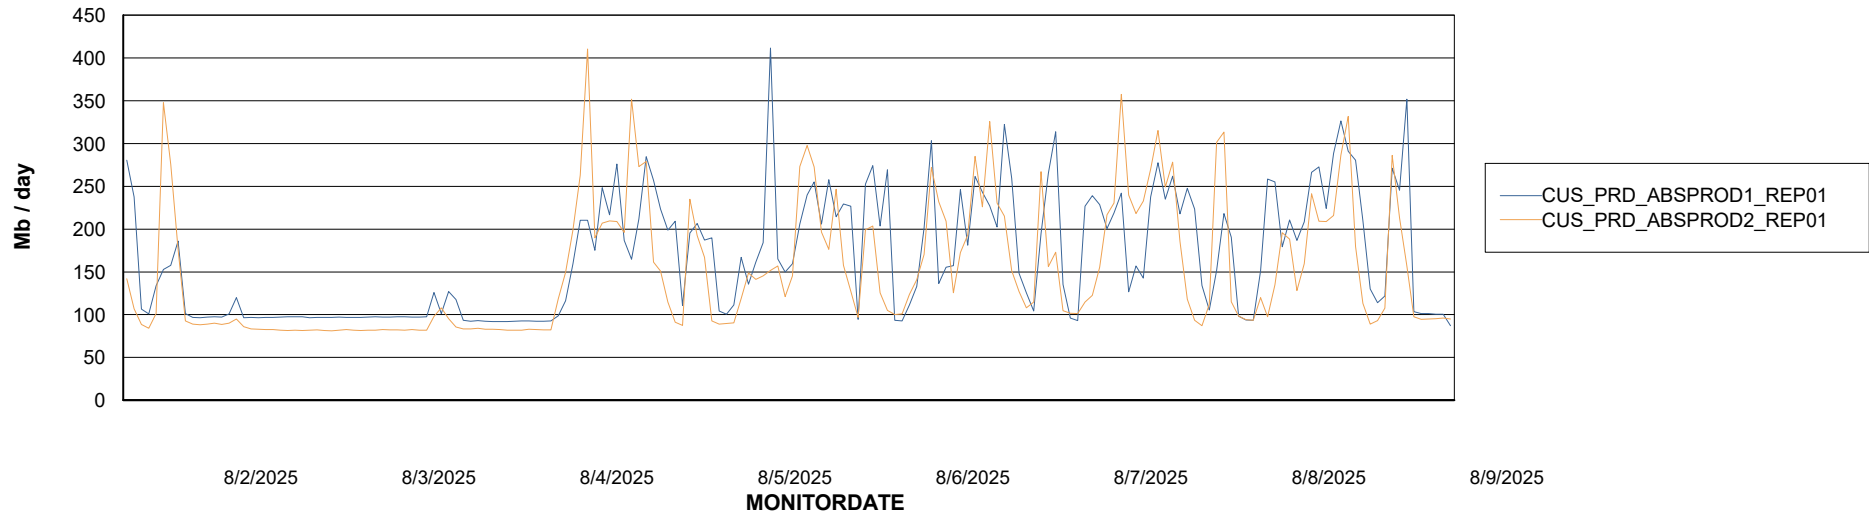

ABSSolute Application ReportServer Services

Avg memory used per ReportServer Service