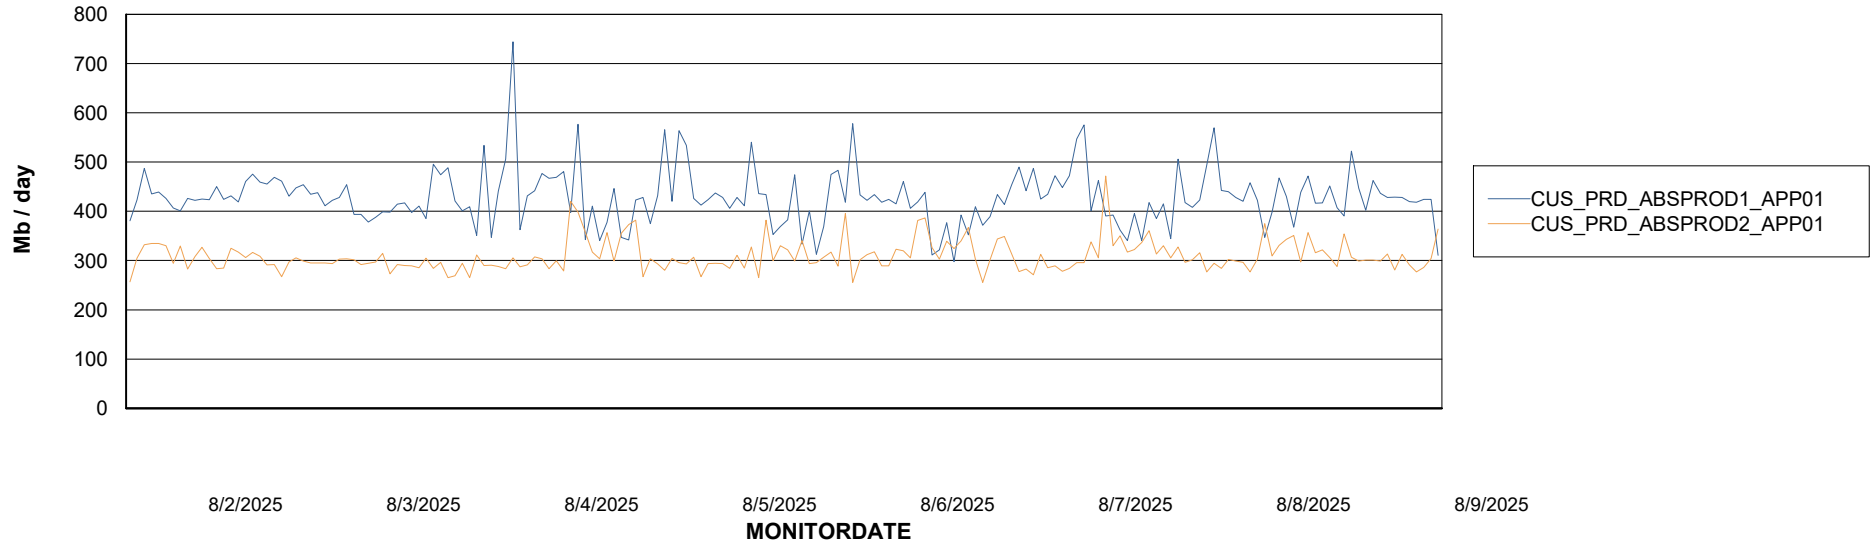

ABSSolute Application Server Services

Avg memory used per ABS Server Service