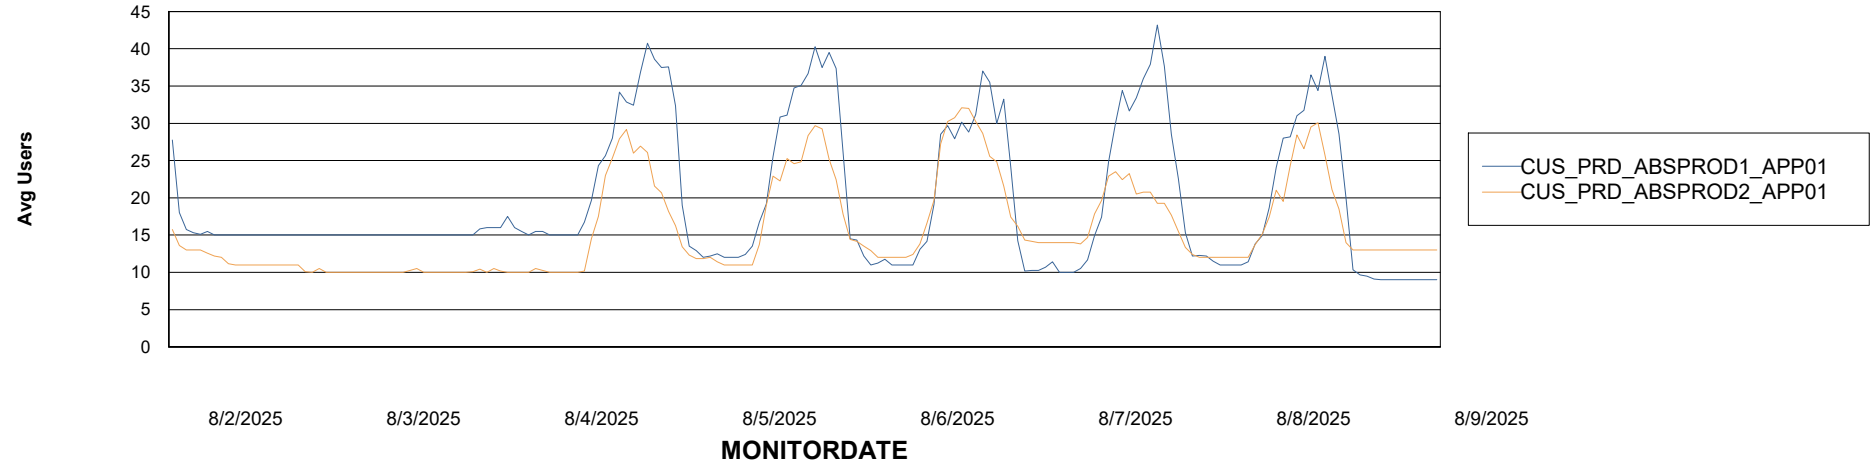

Avg users per day per ABS server