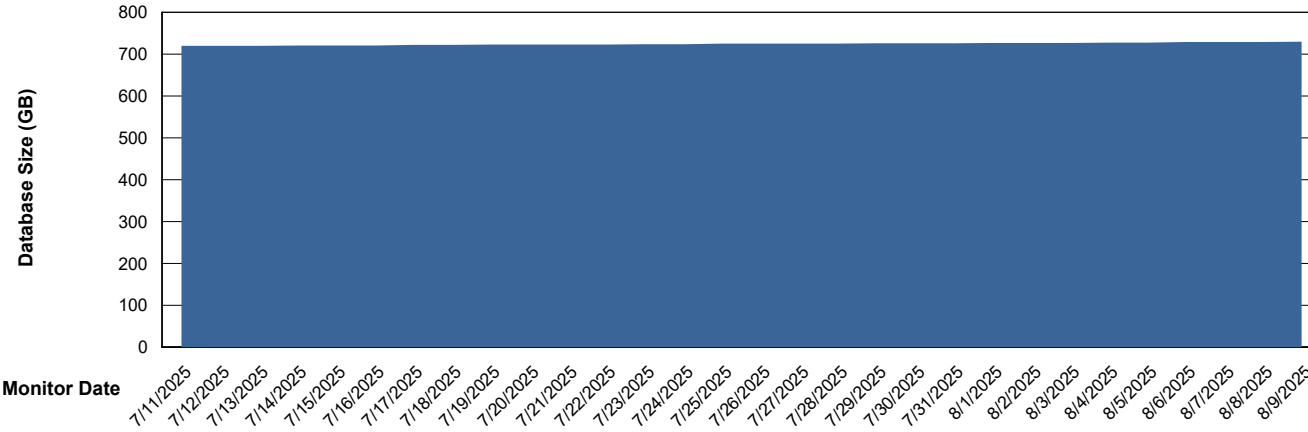

Database growth over last month

Database Tablespace CUS_PRD_ABSDB1_ABS1

Date	Tablespace Name	Filesize (Gb)	Usedsize (Gb)	Percentage free
8/9/2025	ABSDATA	316	265	16
	INDX	543	448	17
8/8/2025	ABSDATA	316	265	16
	INDX	543	448	17
8/7/2025	ABSDATA	316	265	16
	INDX	543	448	18
8/6/2025	ABSDATA	316	265	16
	INDX	543	448	18
8/5/2025	ABSDATA	316	265	16
	INDX	543	447	18
8/4/2025	ABSDATA	316	265	16
	INDX	543	447	18
8/3/2025	ABSDATA	316	264	16
	INDX	543	447	18