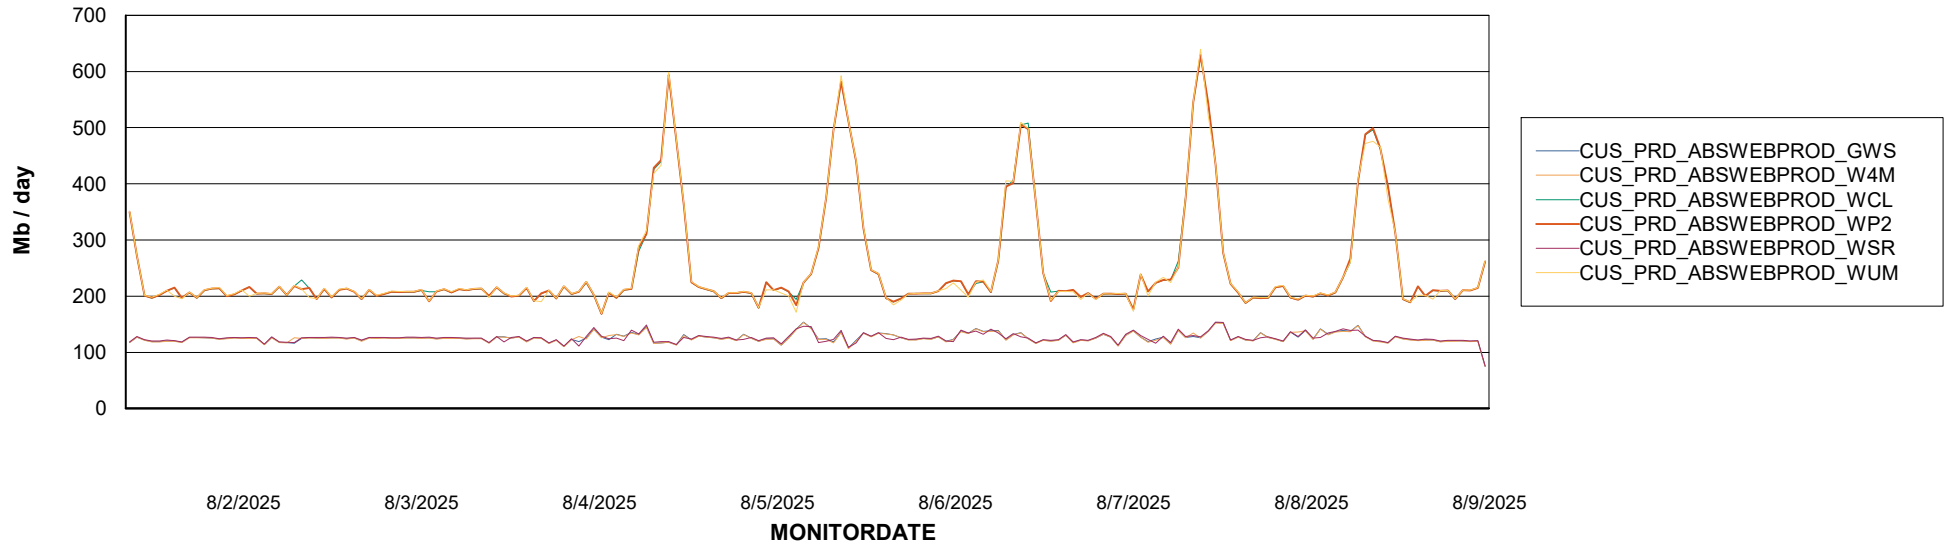

ABSSolute Web Component Services

Avg memory used per ABS Web component