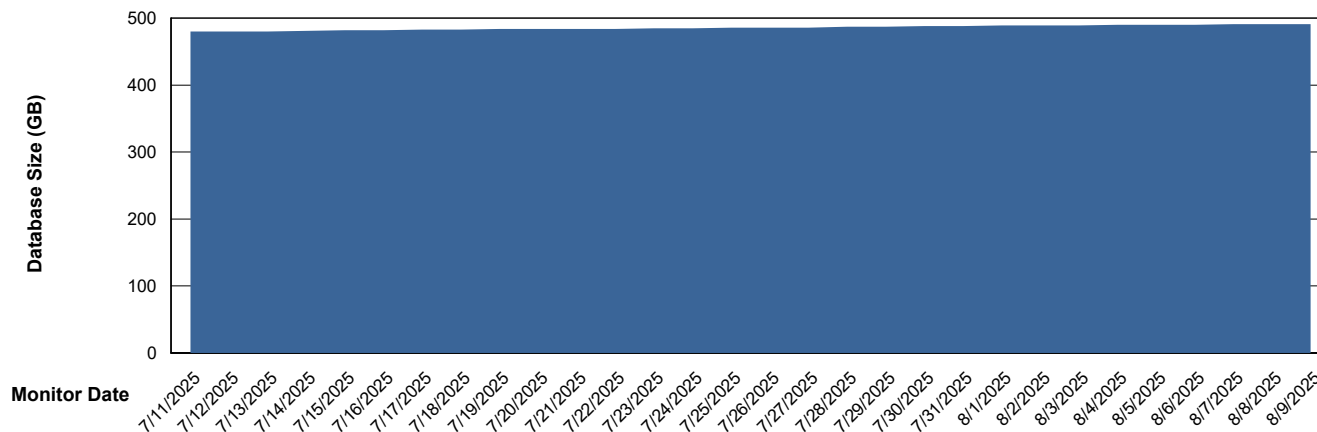

DATABASE SIZE CLB-DBS1-AMS_PROD_ABS1

Database growth over last month