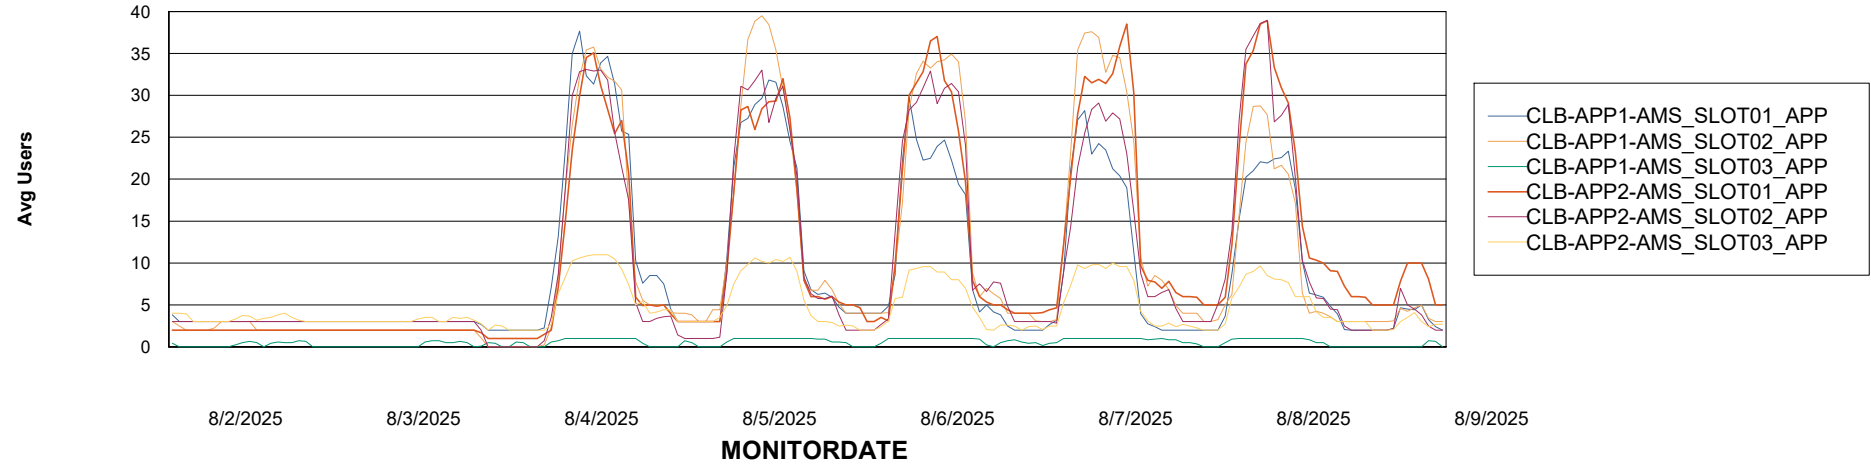

Avg users per day per ABS server