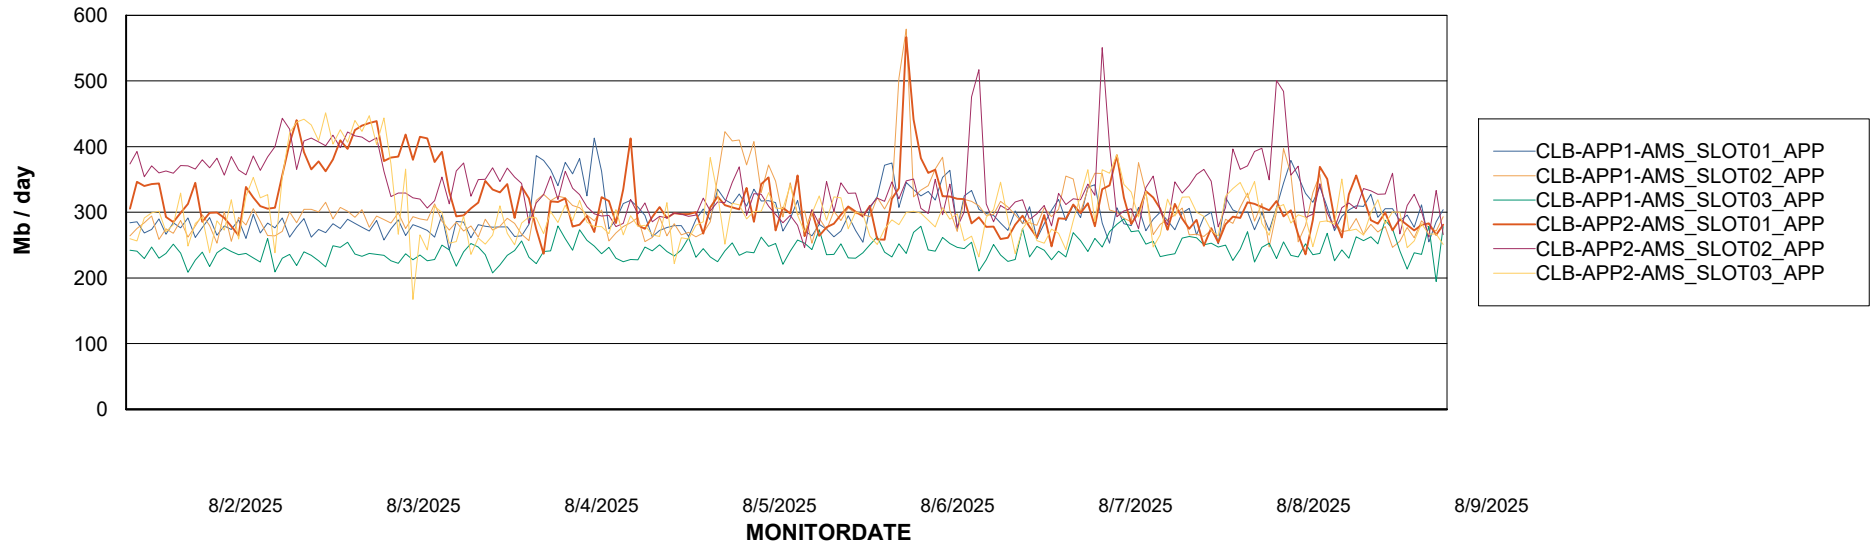

ABSSolute Application Server Services

Avg memory used per ABS Server Service