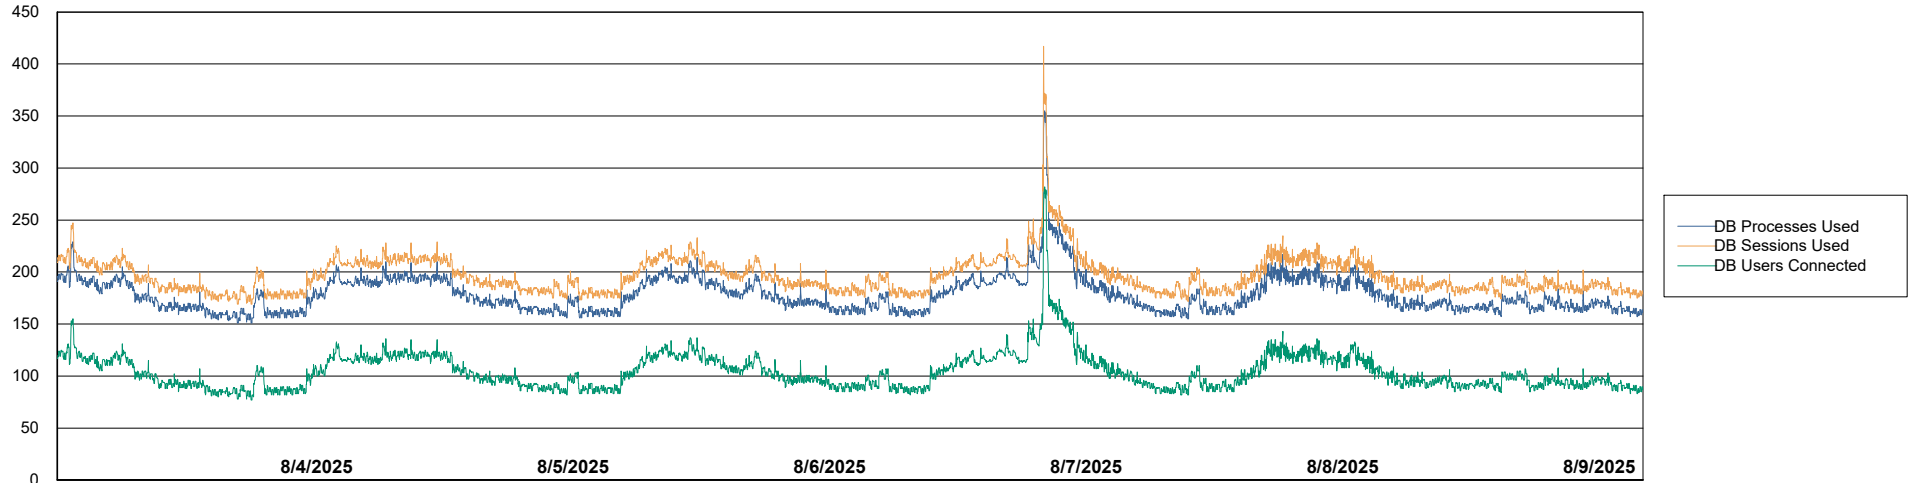

Database Performance: CLB-DBS1-AMS_PROD_ABS1