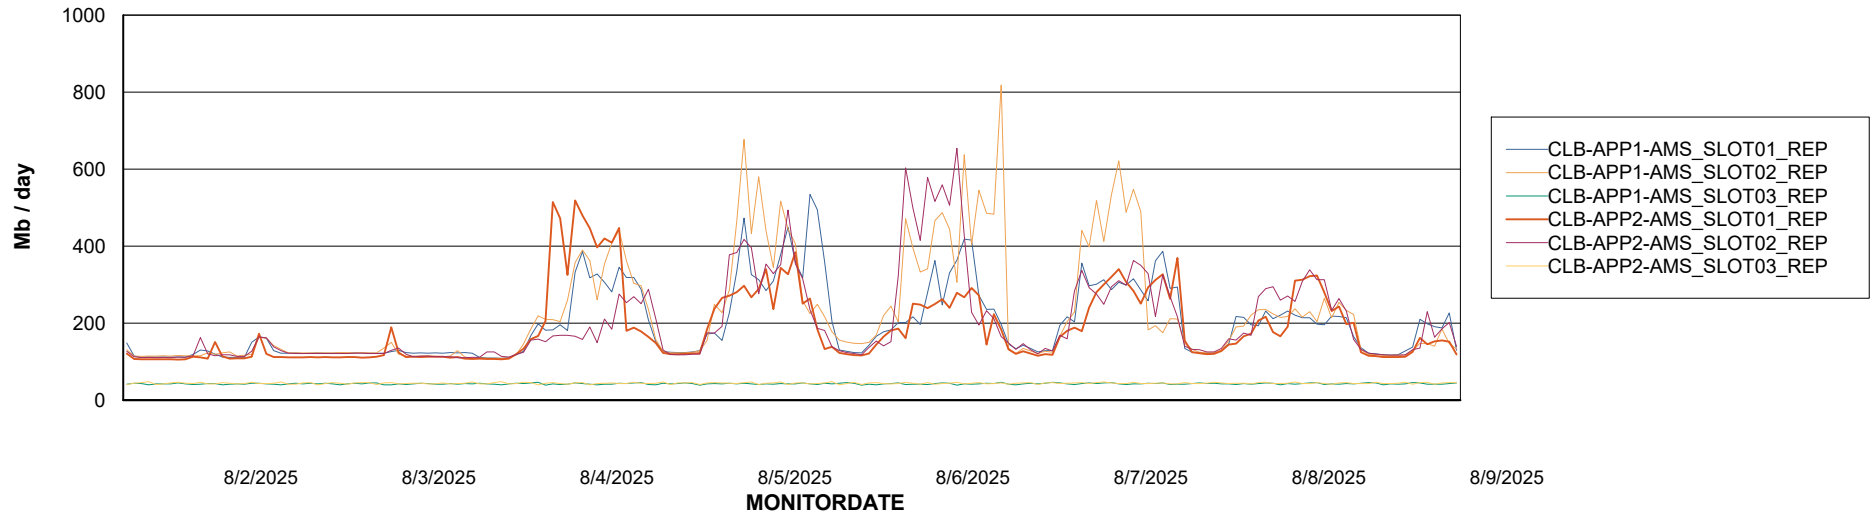

ABSSolute Application ReportServer Services

Avg memory used per ReportServer Service