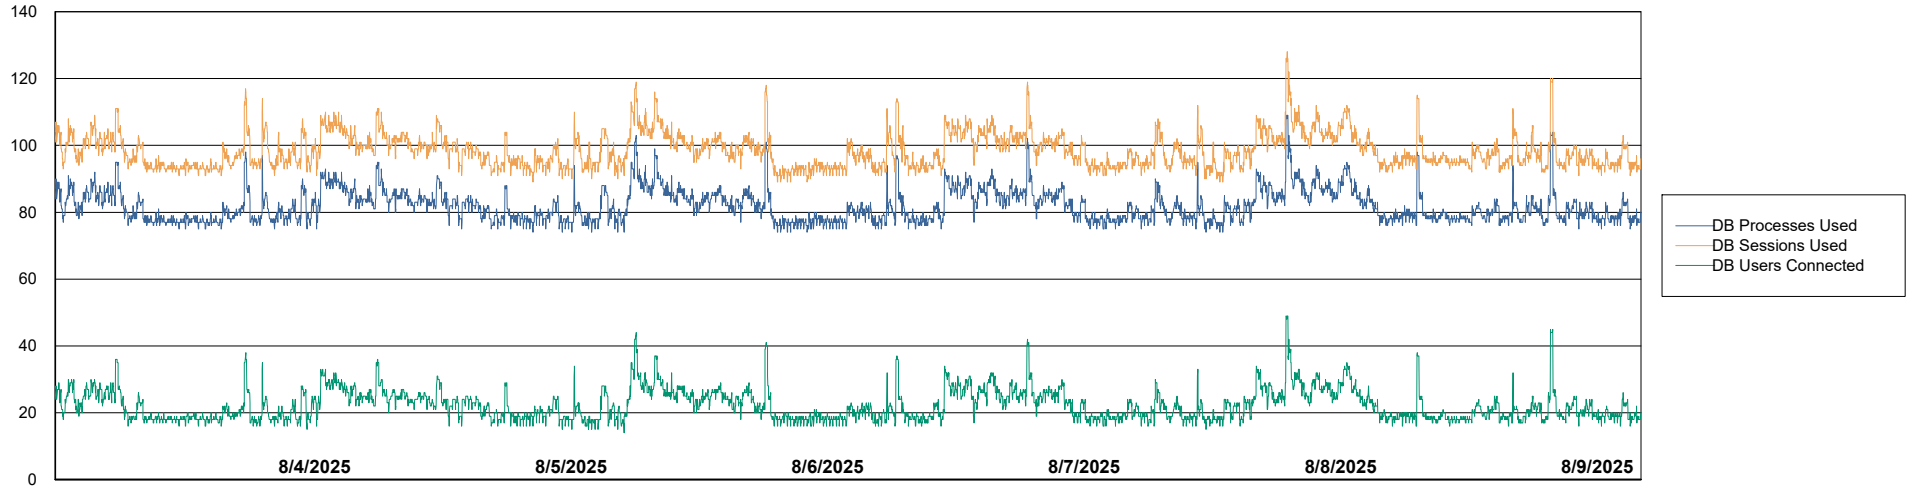

Database Performance: CLB-BI2-AMS_ABS1_DB