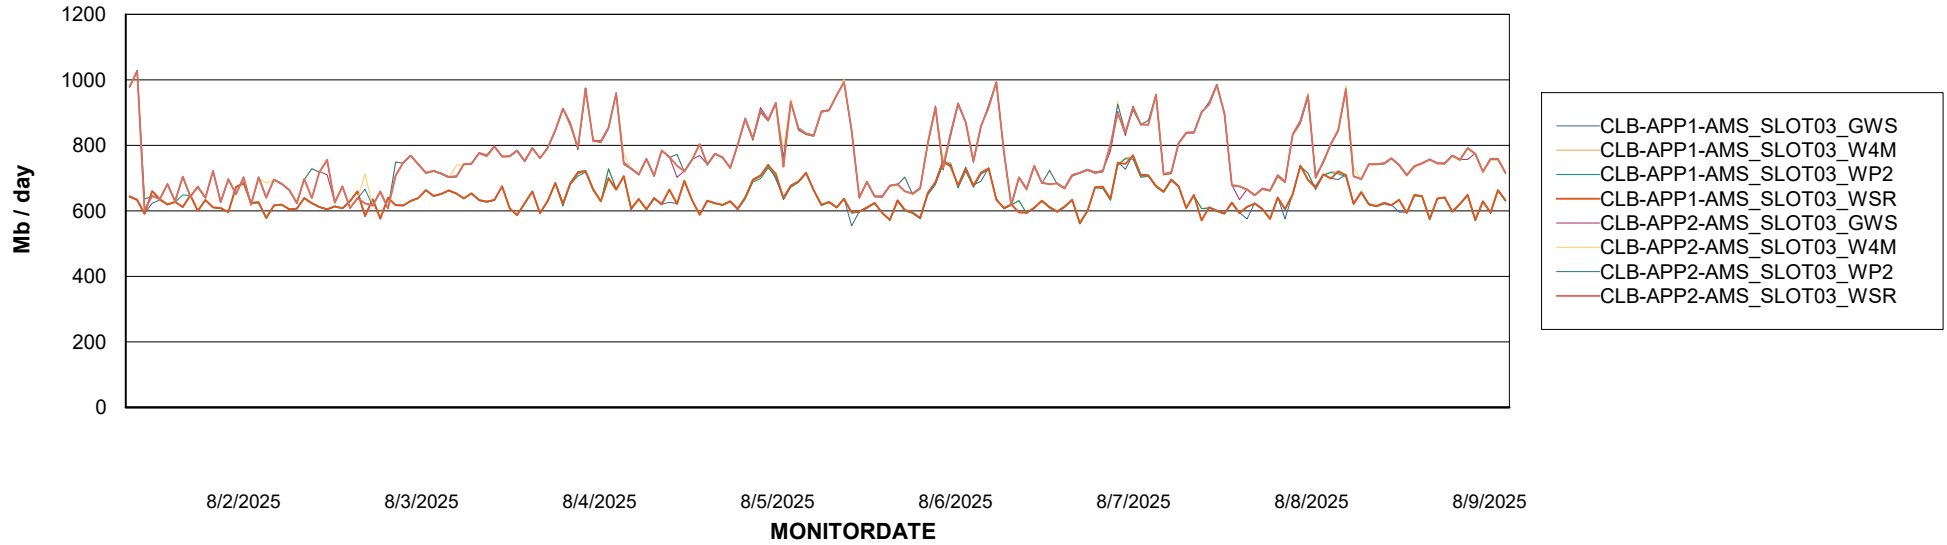

ABSSolute Web Component Services

Avg memory used per ABS Web component